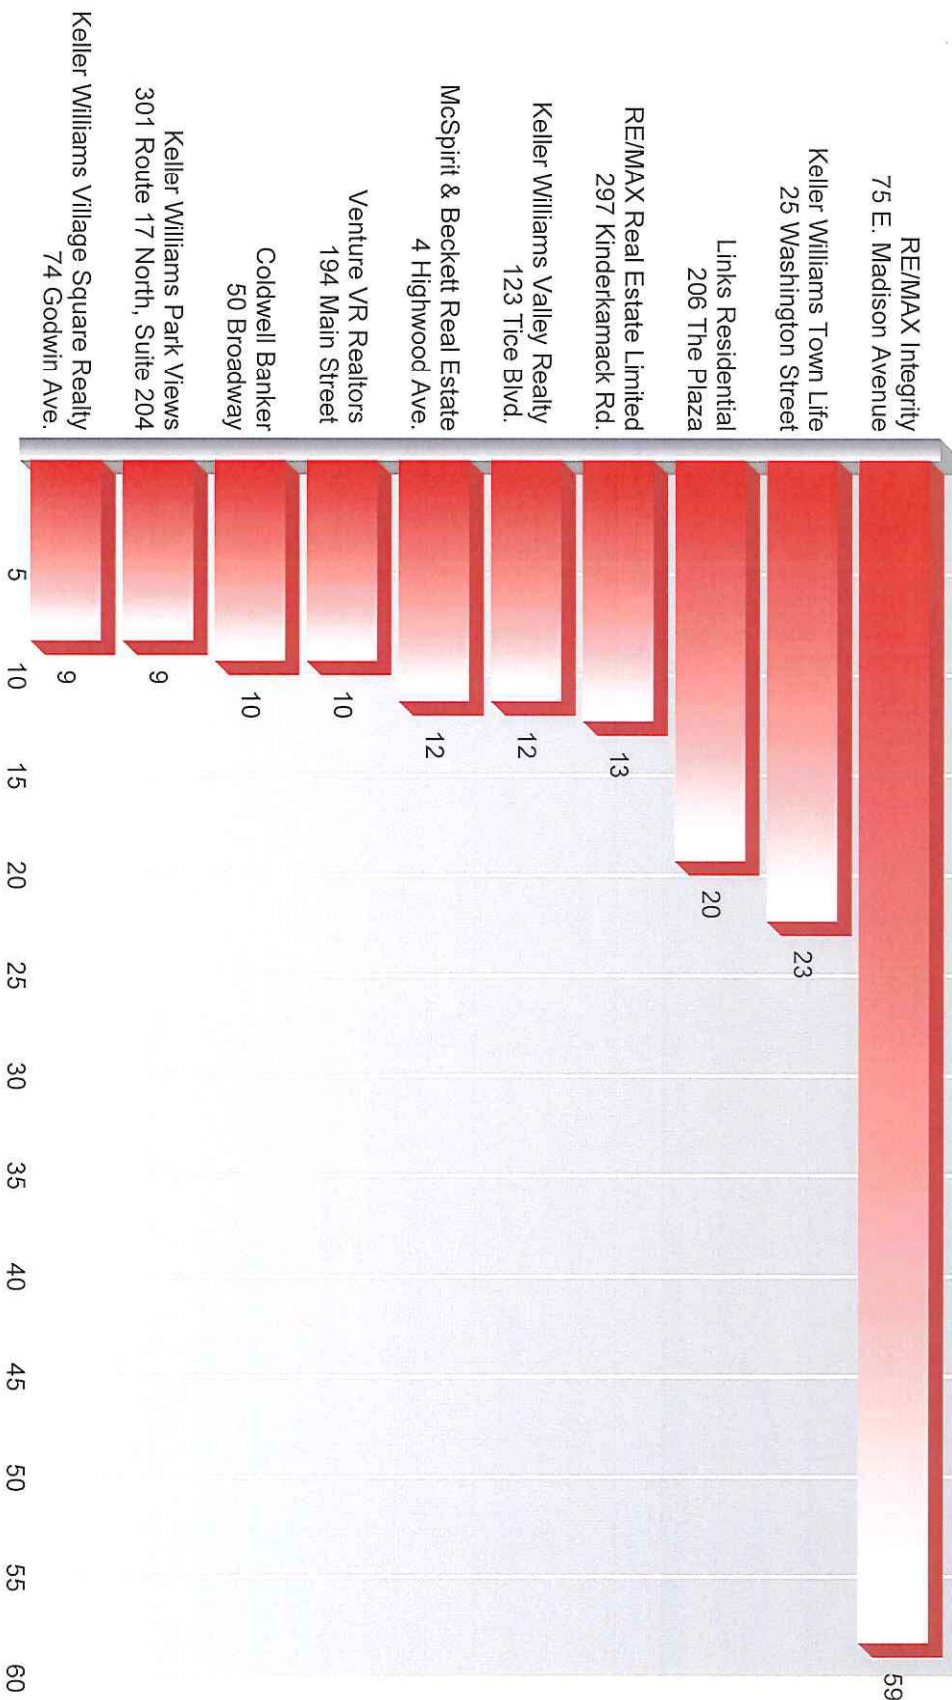

Sold Date From Nov 01, 2018 to Oct 31, 2019

Area Delimited by County Of Bergen; Cities Bergenfield, Dumont, New Milford; Zipcodes 07621, 07628, 07646; Areas 0203, 0210, 0238 - Residential Property Type

TOP 10 LISTING OFFICES BY UNITS

FOR INTERNAL USE ONLY!

FOR INTERNAL USE ONLY!

Information is deemed reliable but not guaranteed. Does not reflect all market activity.