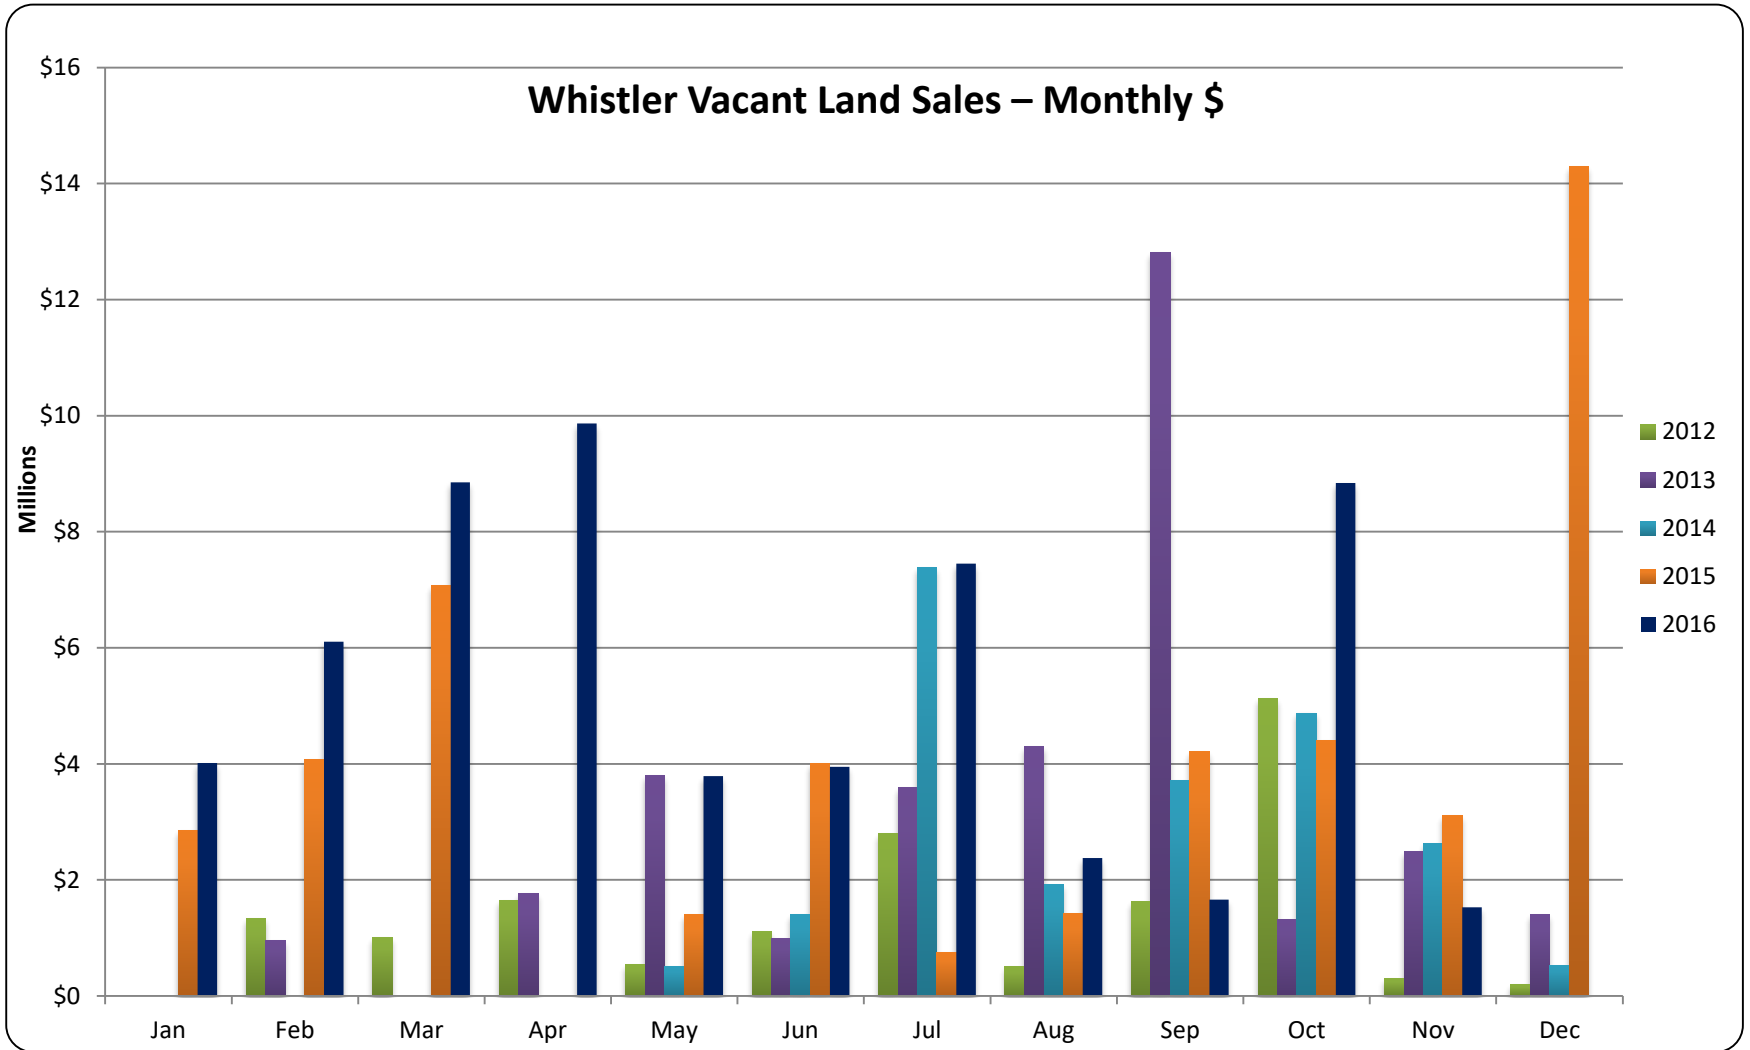

November 2016

RE/MAX

Sea to Sky Real Estate Whistler
Independently Owned and Operated

All sales information is derived from the Whistler Listing Service and is believed correct. E&OE

November 2016

RE/MAX

Sea to Sky Real Estate Whistler
Independently Owned and Operated