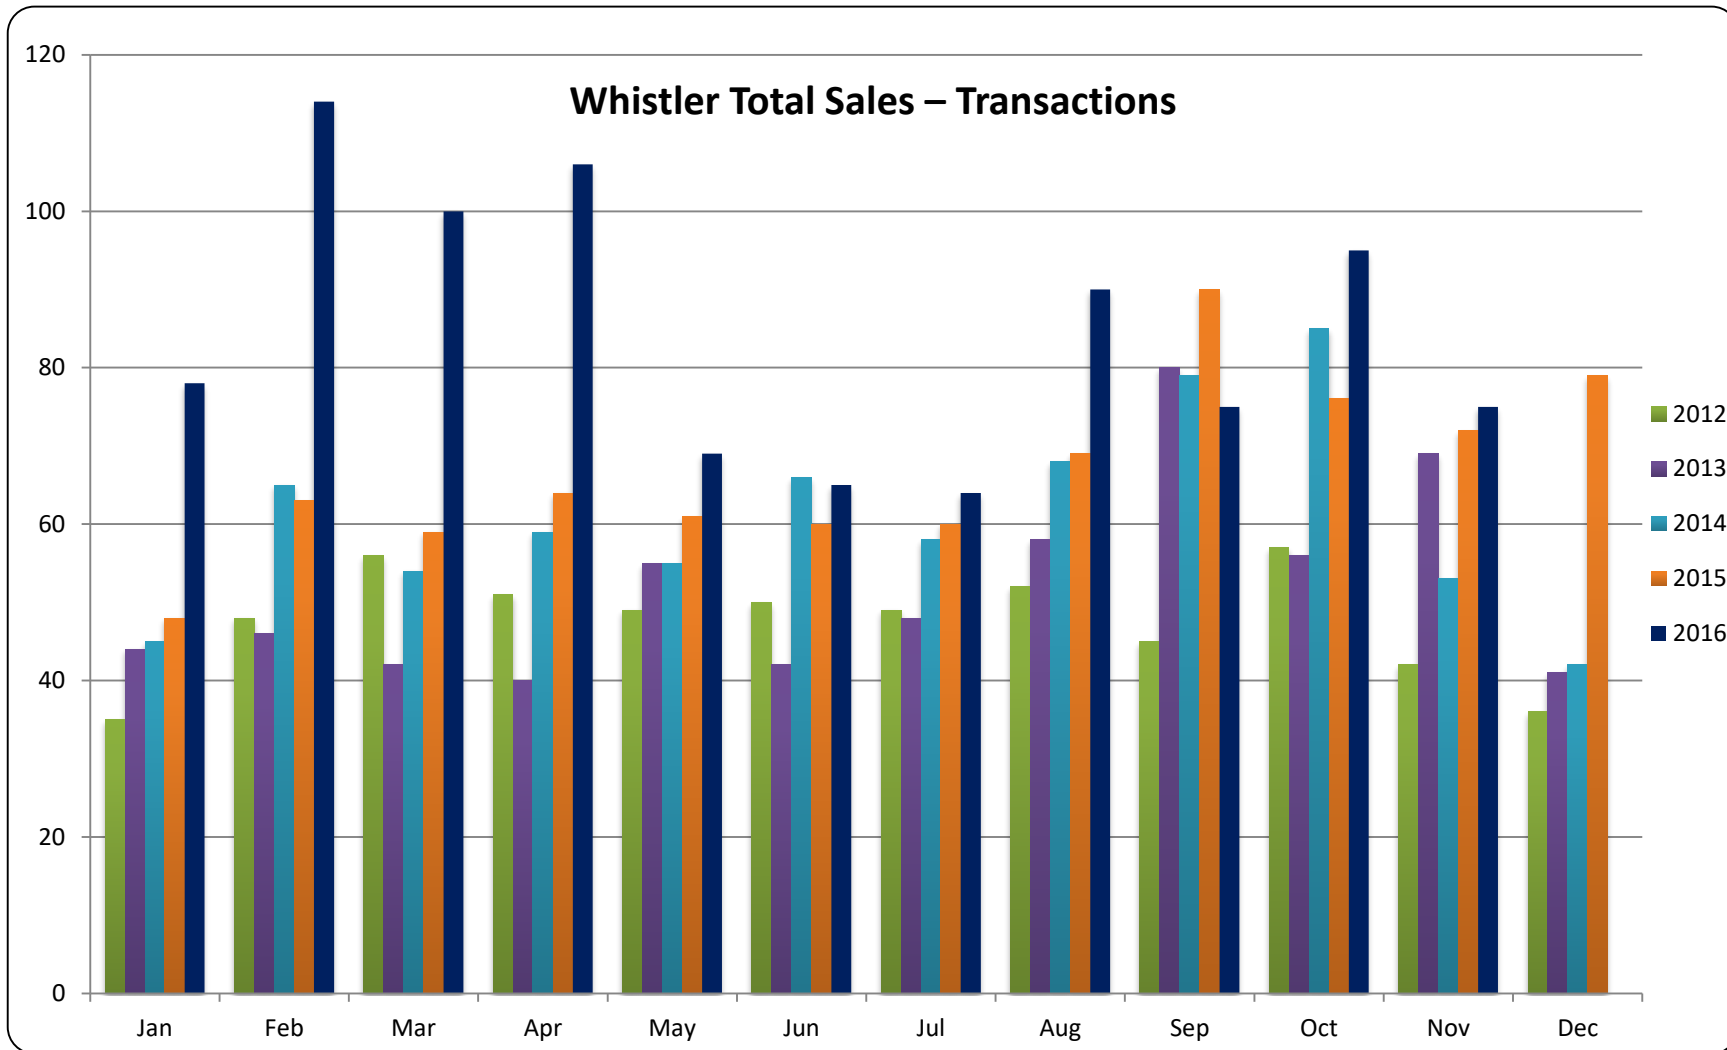

RE/MAX

Sea to Sky Real Estate Whistler

Independently Owned and Operated