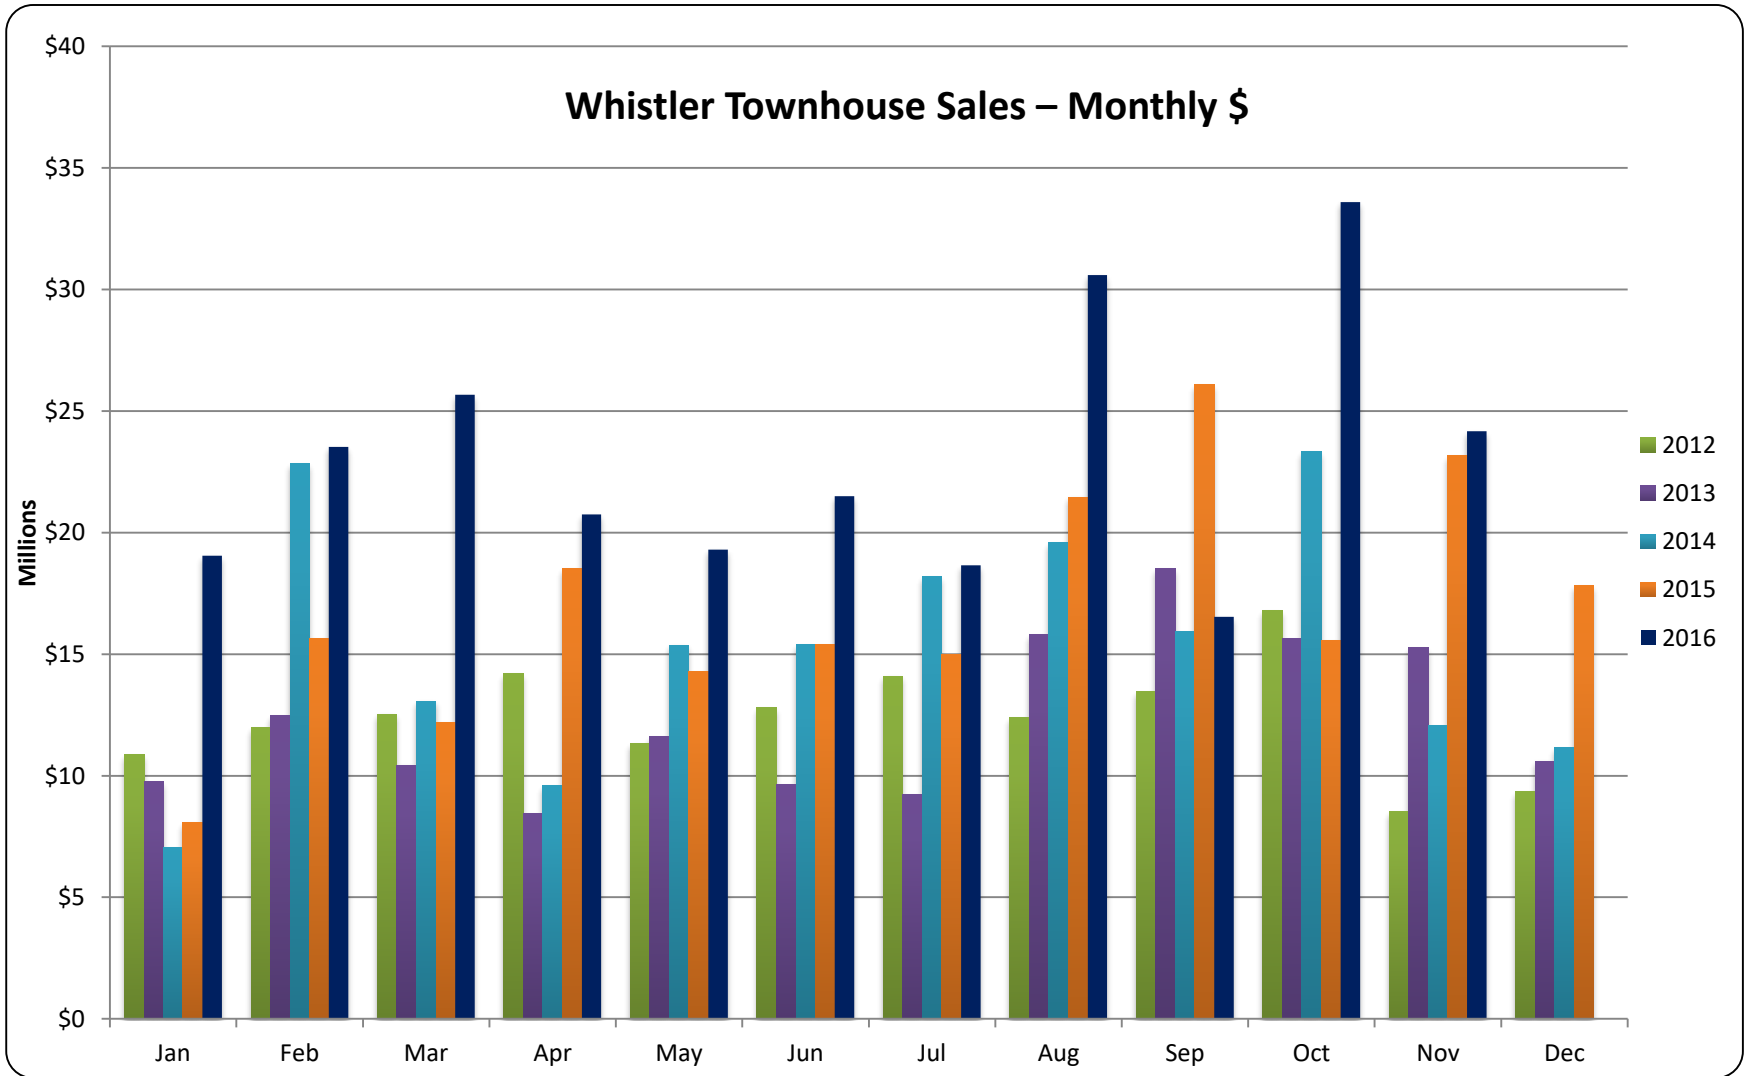

RE/MAX

Sea to Sky Real Estate Whistler
Independently Owned and Operated

All sales information is derived from the Whistler Listing Service and is believed correct. E&OE

November 2016