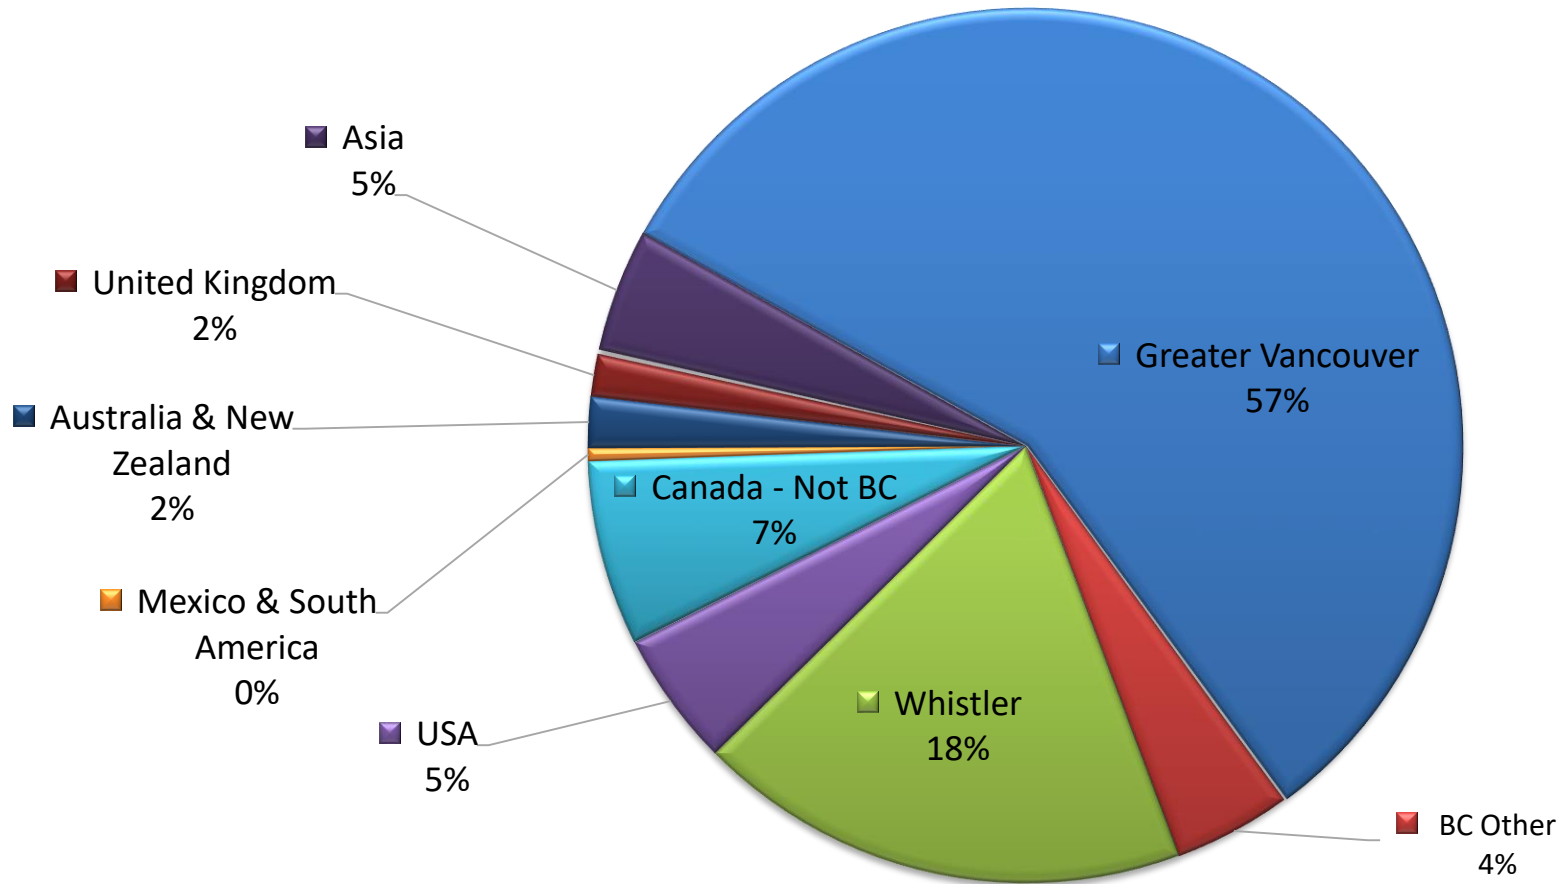

Sales - \$ Volume Quarterly

RE/MAX

Sea to Sky Real Estate Whistler
Independently Owned and Operated

Sales - Units Quarterly

RE/MAX

Sea to Sky Real Estate Whistler

Independently Owned and Operated

Buyer's Origins 2013