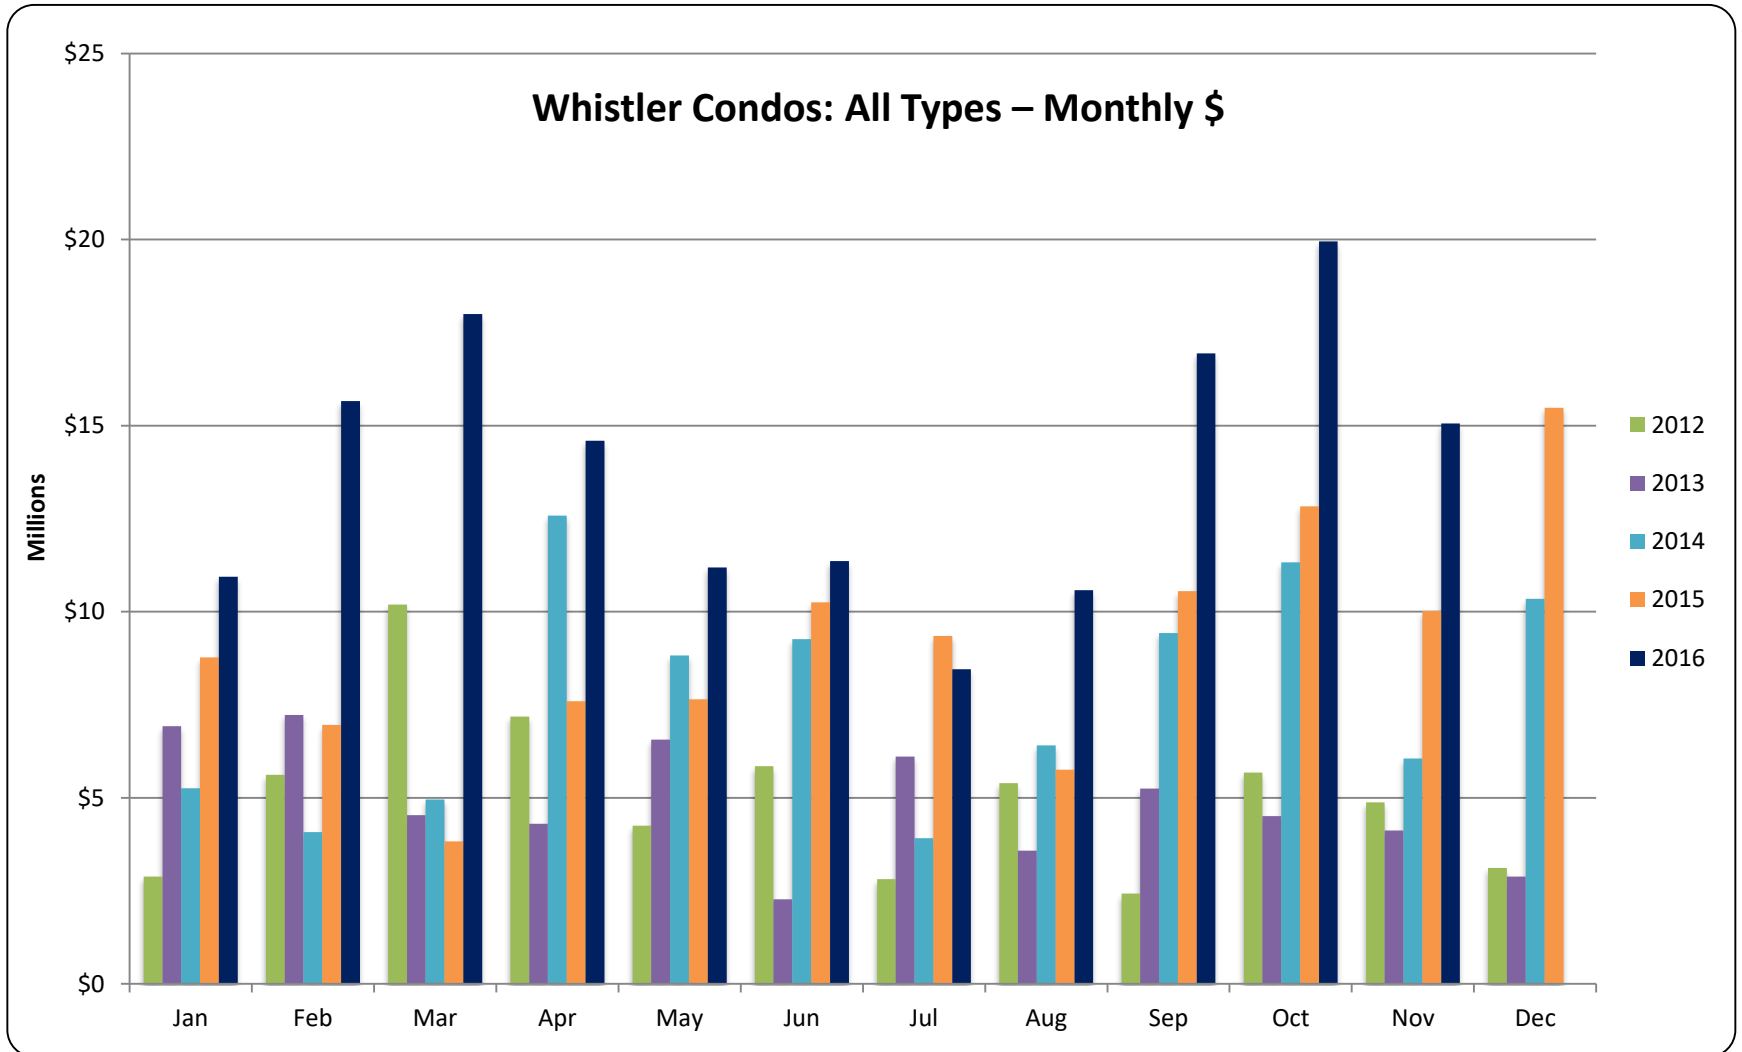

RE/MAX

Sea to Sky Real Estate Whistler

Independently Owned and Operated