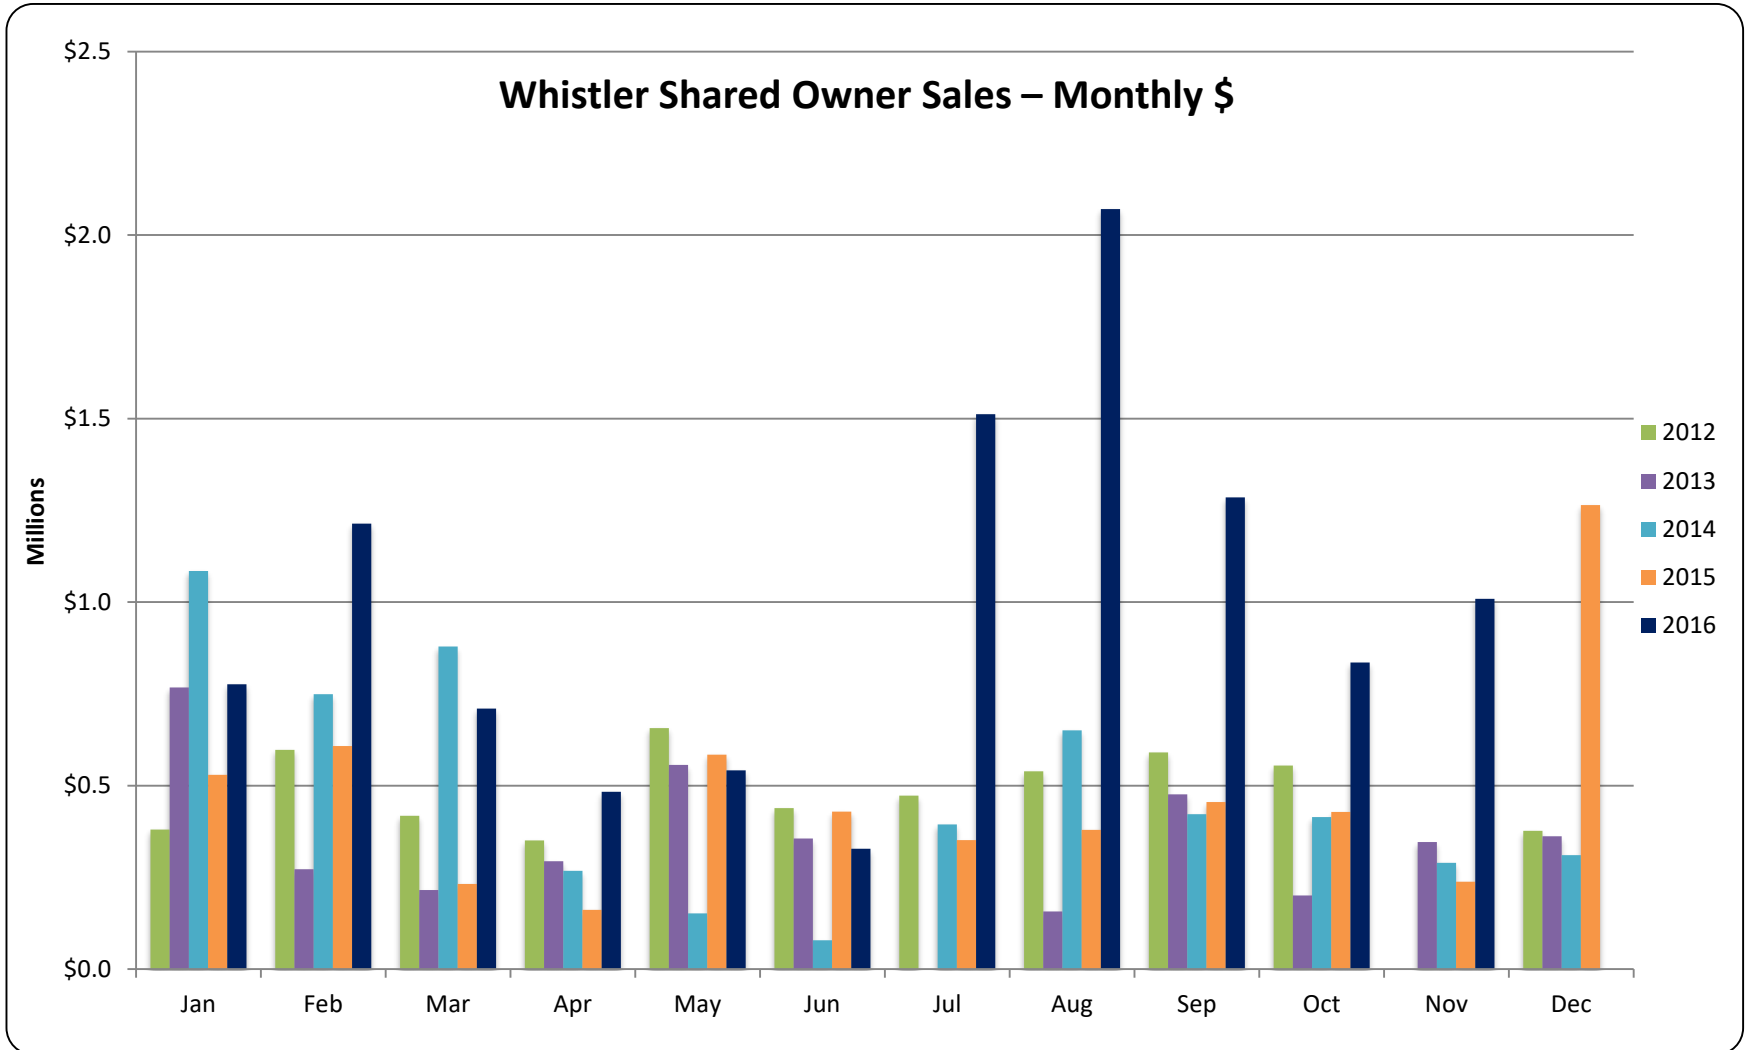

November 2016

RE/MAX

Sea to Sky Real Estate Whistler
Independently Owned and Operated

RE/MAX

Sea to Sky Real Estate Whistler
Independently Owned and Operated

RE/MAX

Sea to Sky Real Estate Whistler
Independently Owned and Operated