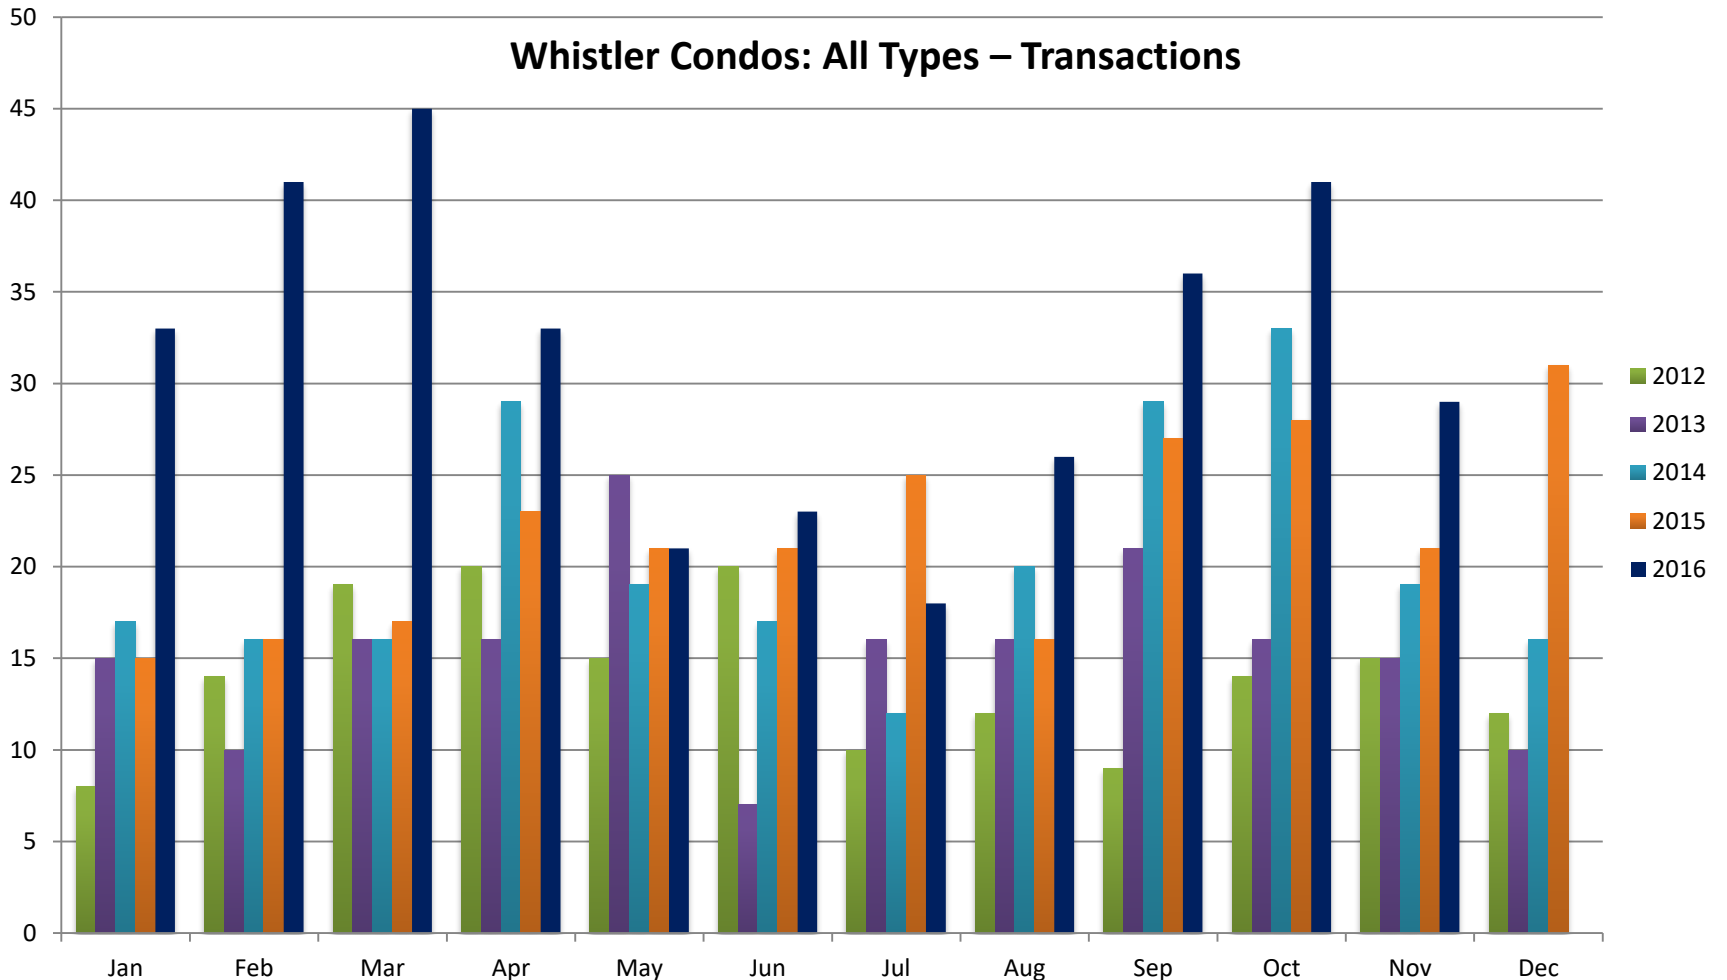

Independently Owned and Operated

RE/MAX

Sea to Sky Real Estate Whistler

Independently Owned and Operated

RE/MAX

Sea to Sky Real Estate Whistler
Independently Owned and Operated

Whistler Condos: All Types – Transactions