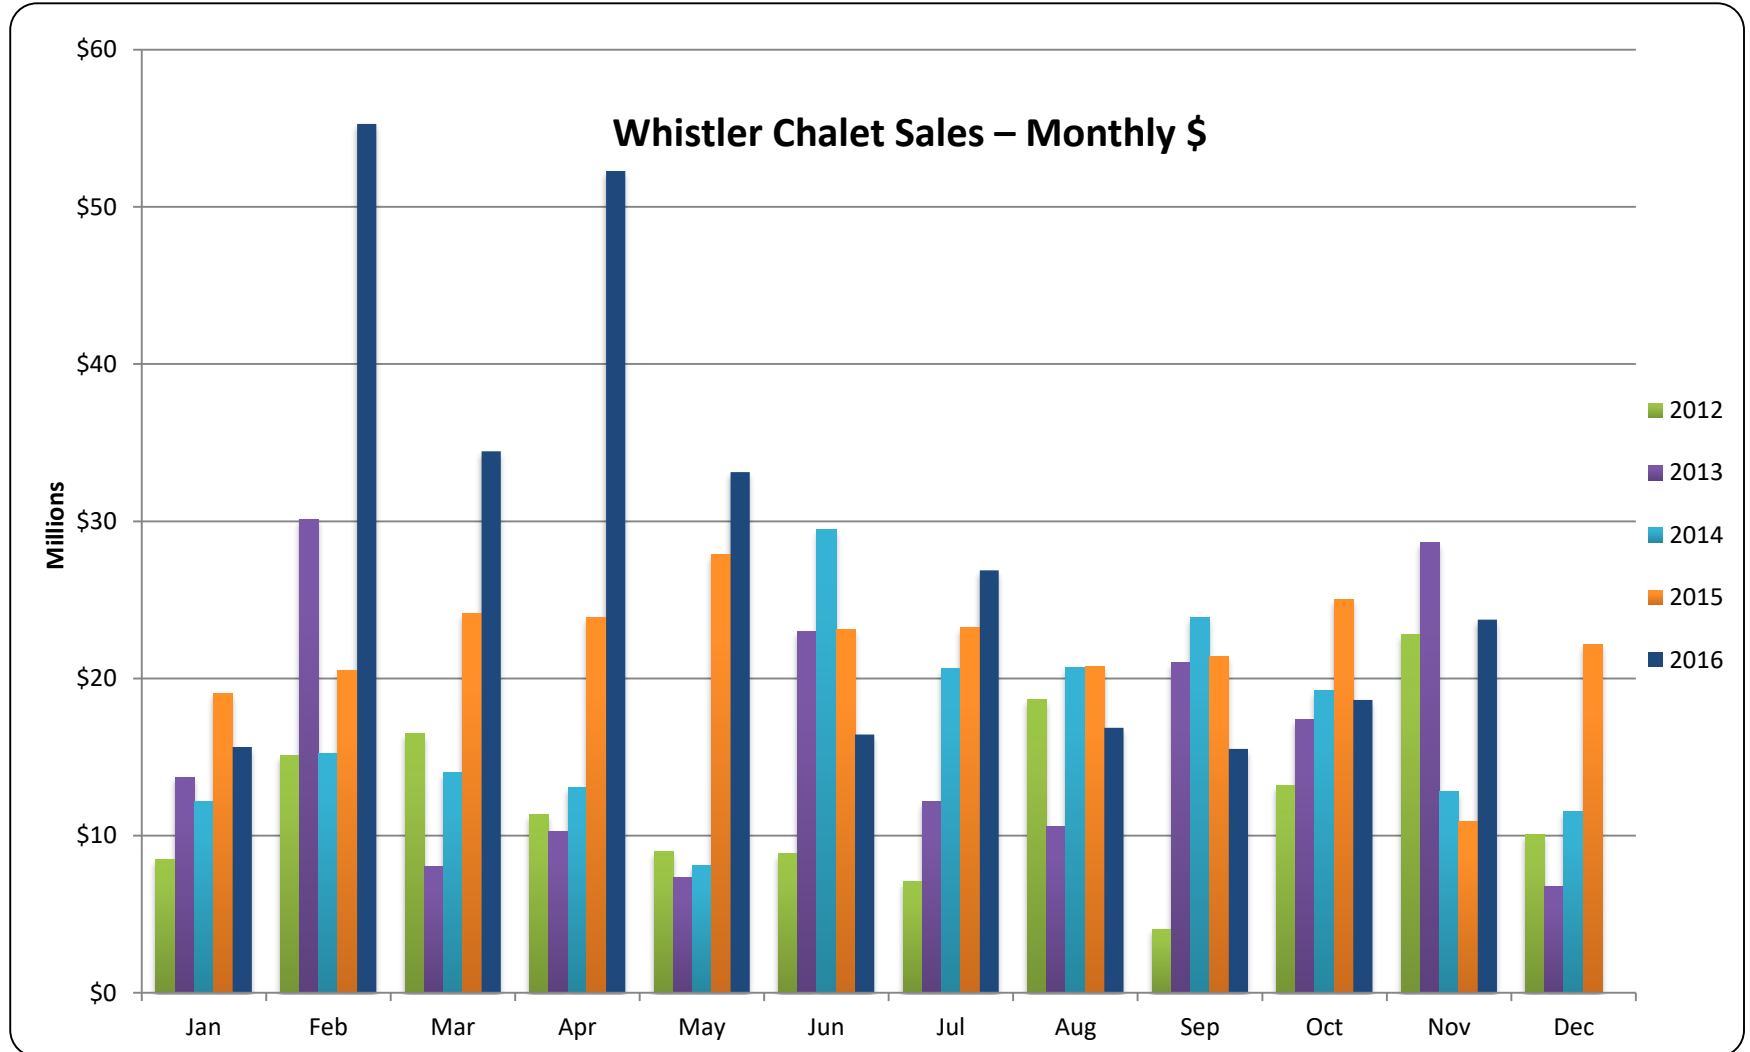

RE/MAX

Sea to Sky Real Estate Whistler
Independently Owned and Operated

All sales information is derived from the Whistler Listing Service and is believed correct. E&OE

November 2016

RE/MAX

Sea to Sky Real Estate Whistler