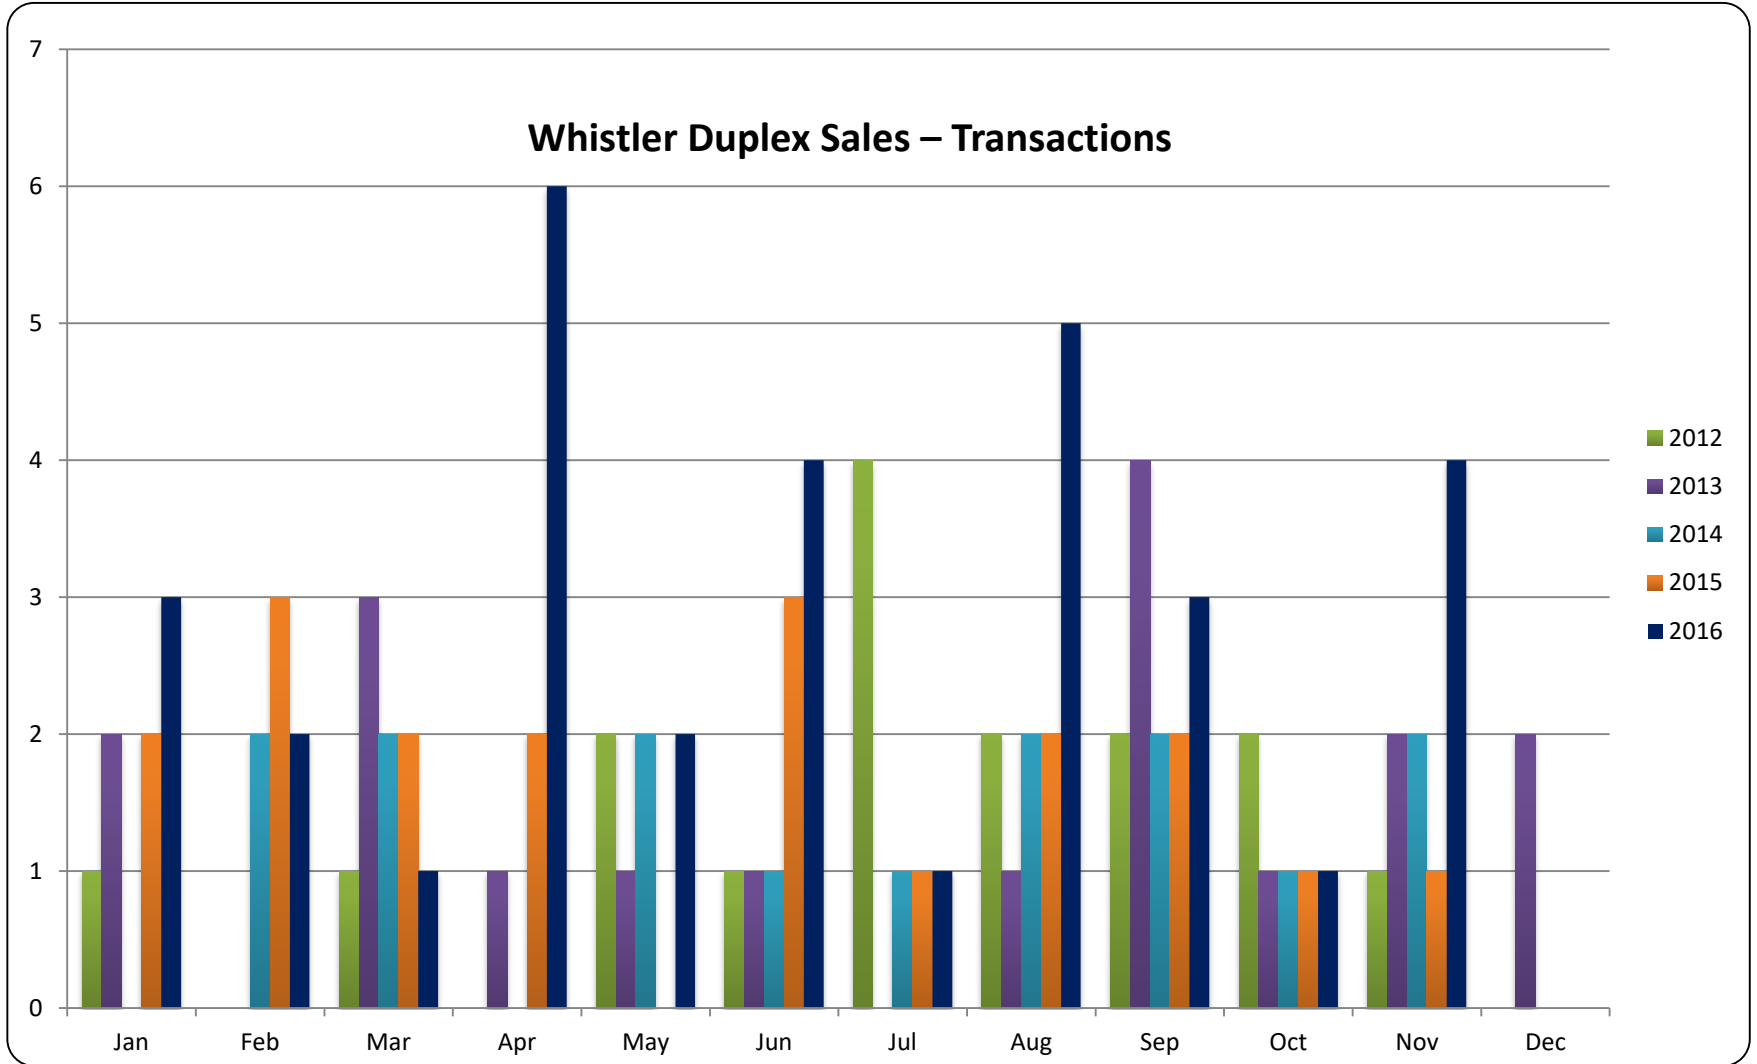

RE/MAX

Sea to Sky Real Estate Whistler
Independently Owned and Operated