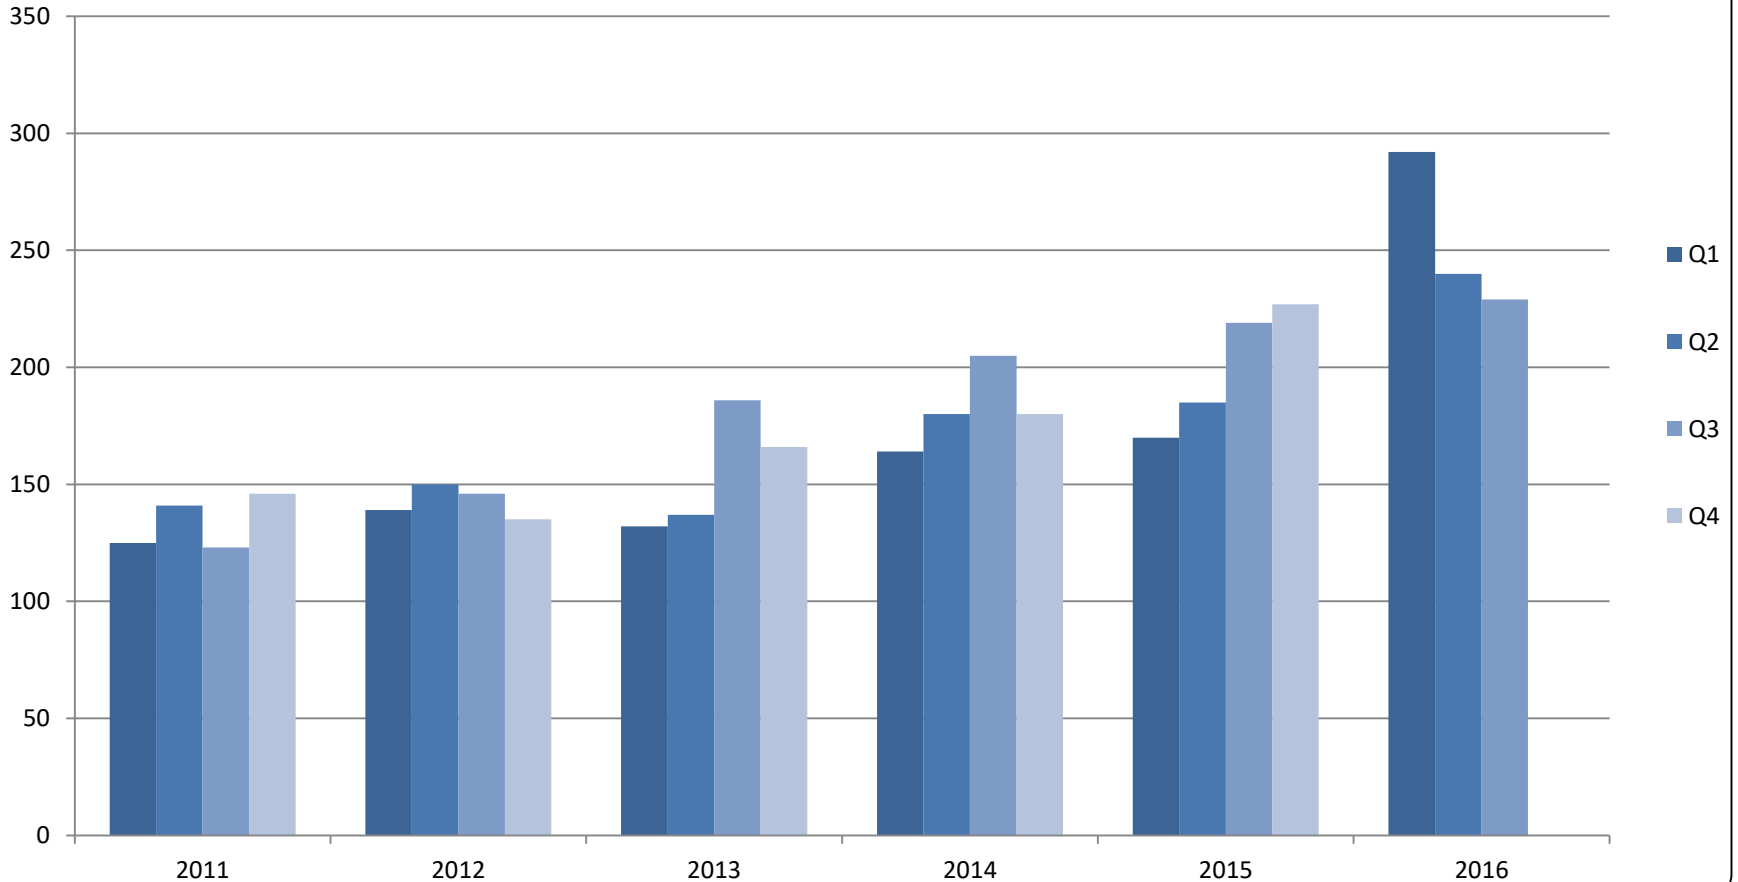

Sales - \$ Volume Quarterly

RE/MAX

Sea to Sky Real Estate Whistler
Independently Owned and Operated

Sales - Units Quarterly

RE/MAX

Sea to Sky Real Estate Whistler

Independently Owned and Operated

Buyer's Origins 2013