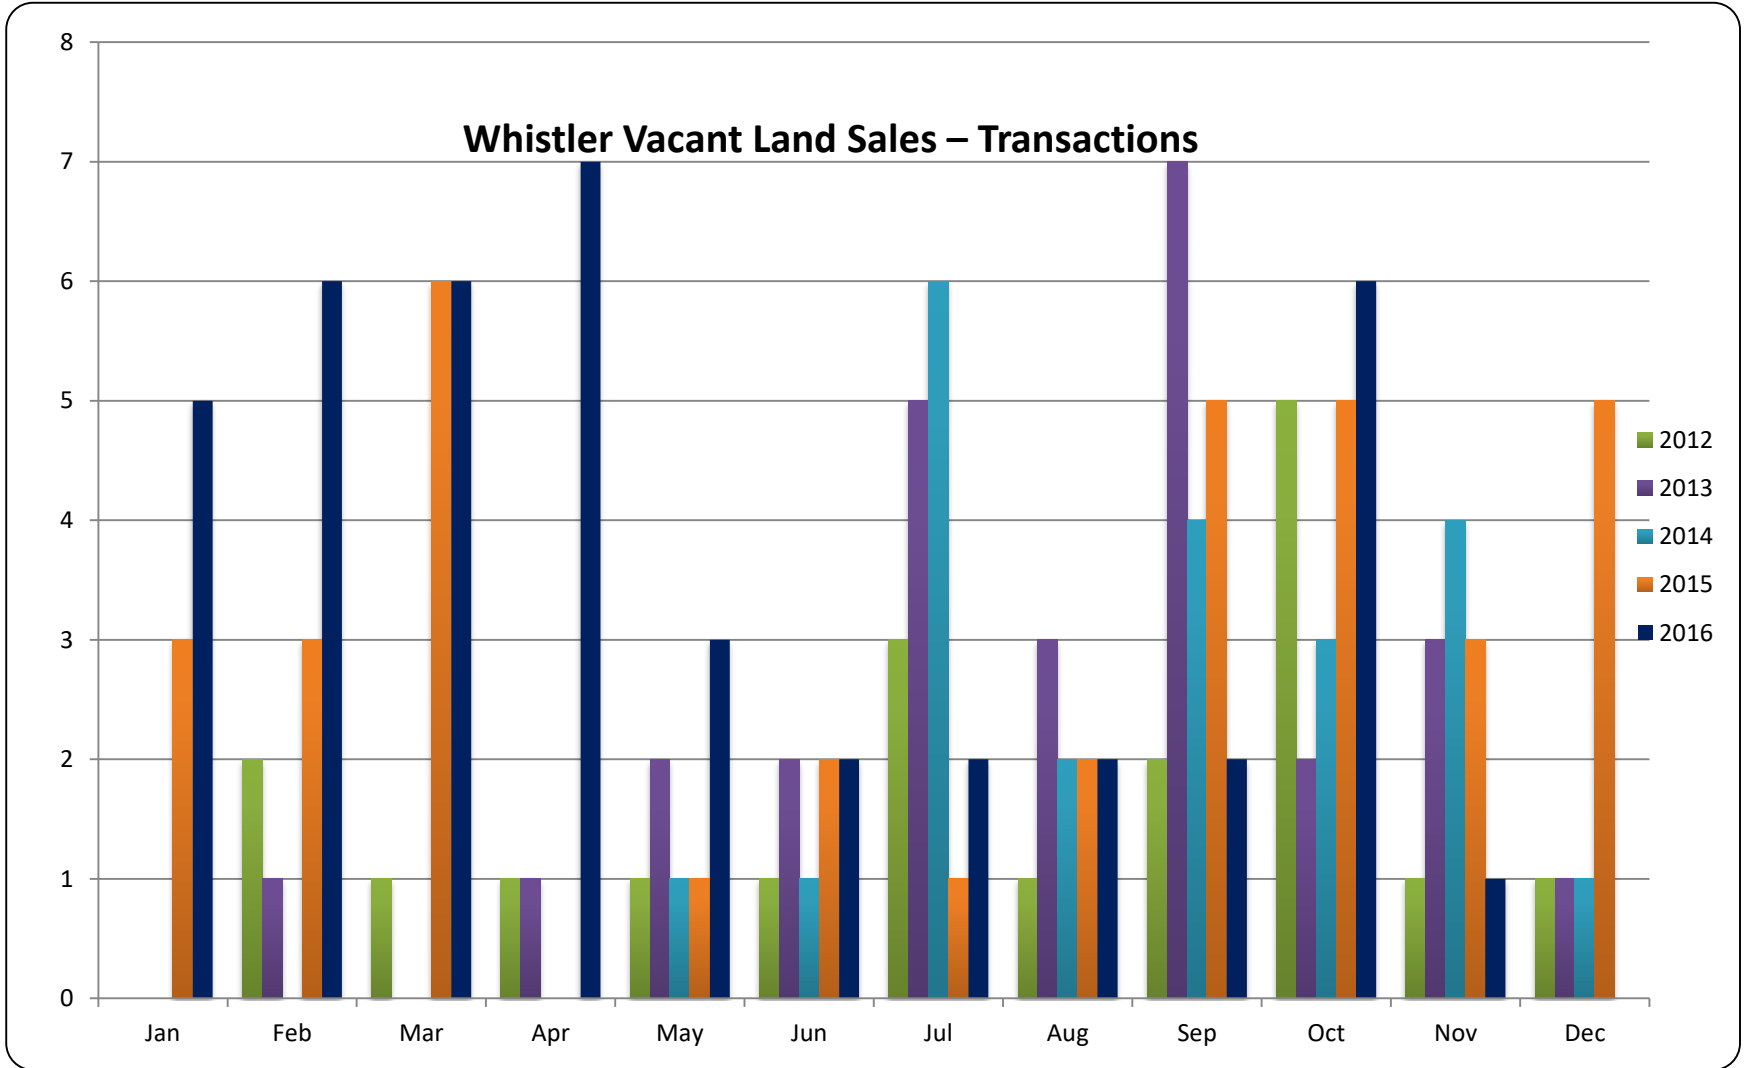

All sales information is derived from the Whistler Listing Service and is believed correct. E&OE

November 2016

RE/MAX

Sea to Sky Real Estate Whistler

Independently Owned and Operated

All sales information is derived from the Whistler Listing Service and is believed correct. E&OE