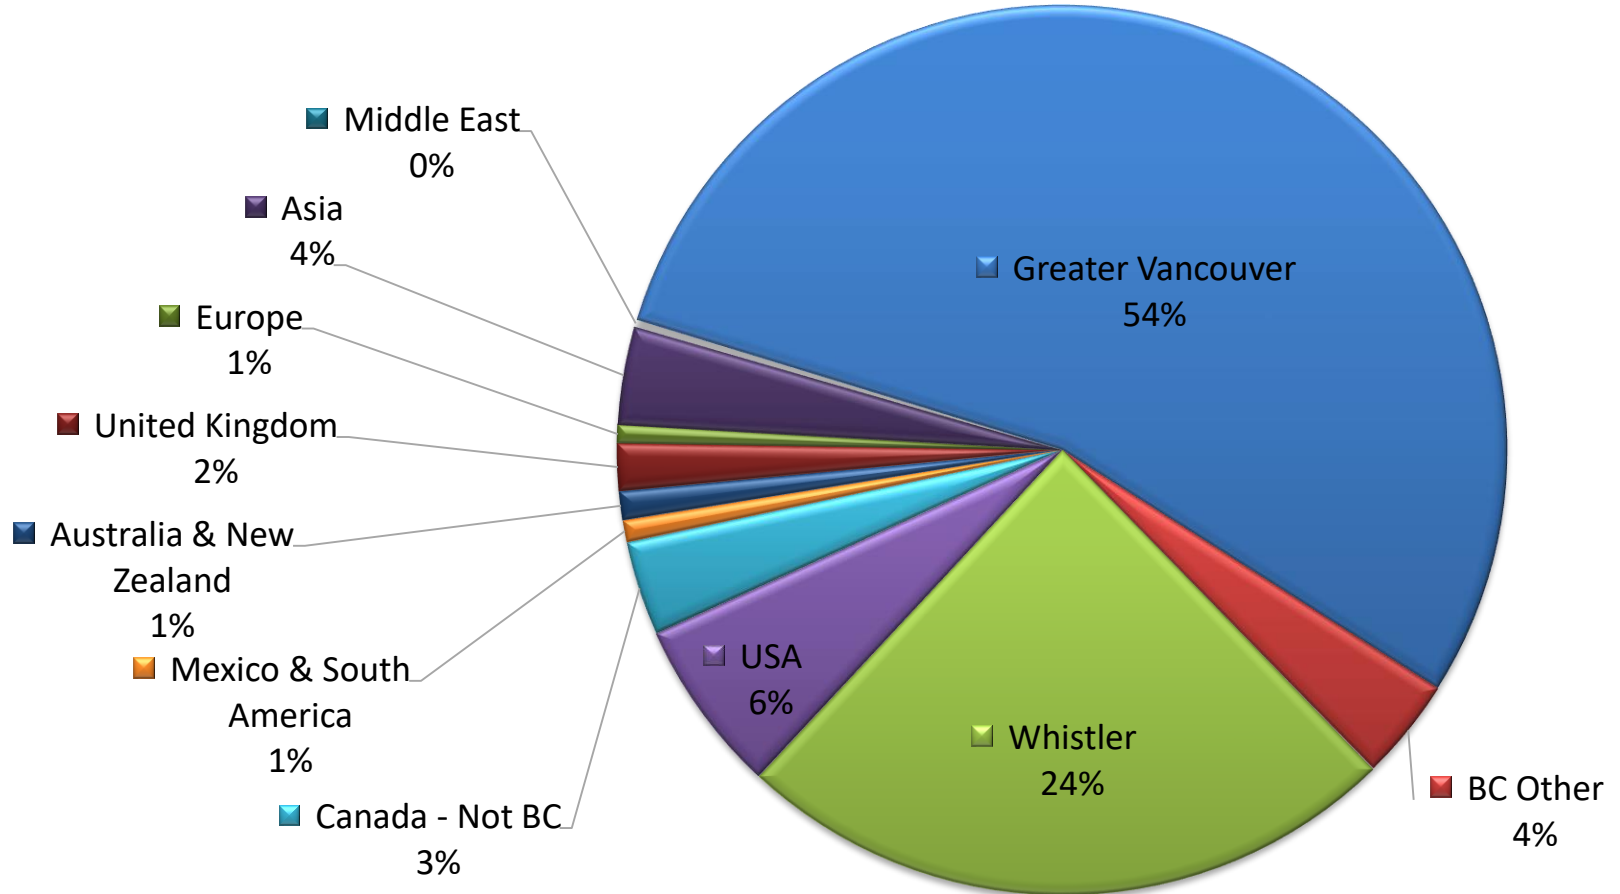

RE/MAX

Sea to Sky Real Estate Whistler
Independently Owned and Operated

Buyer's Origins 2014