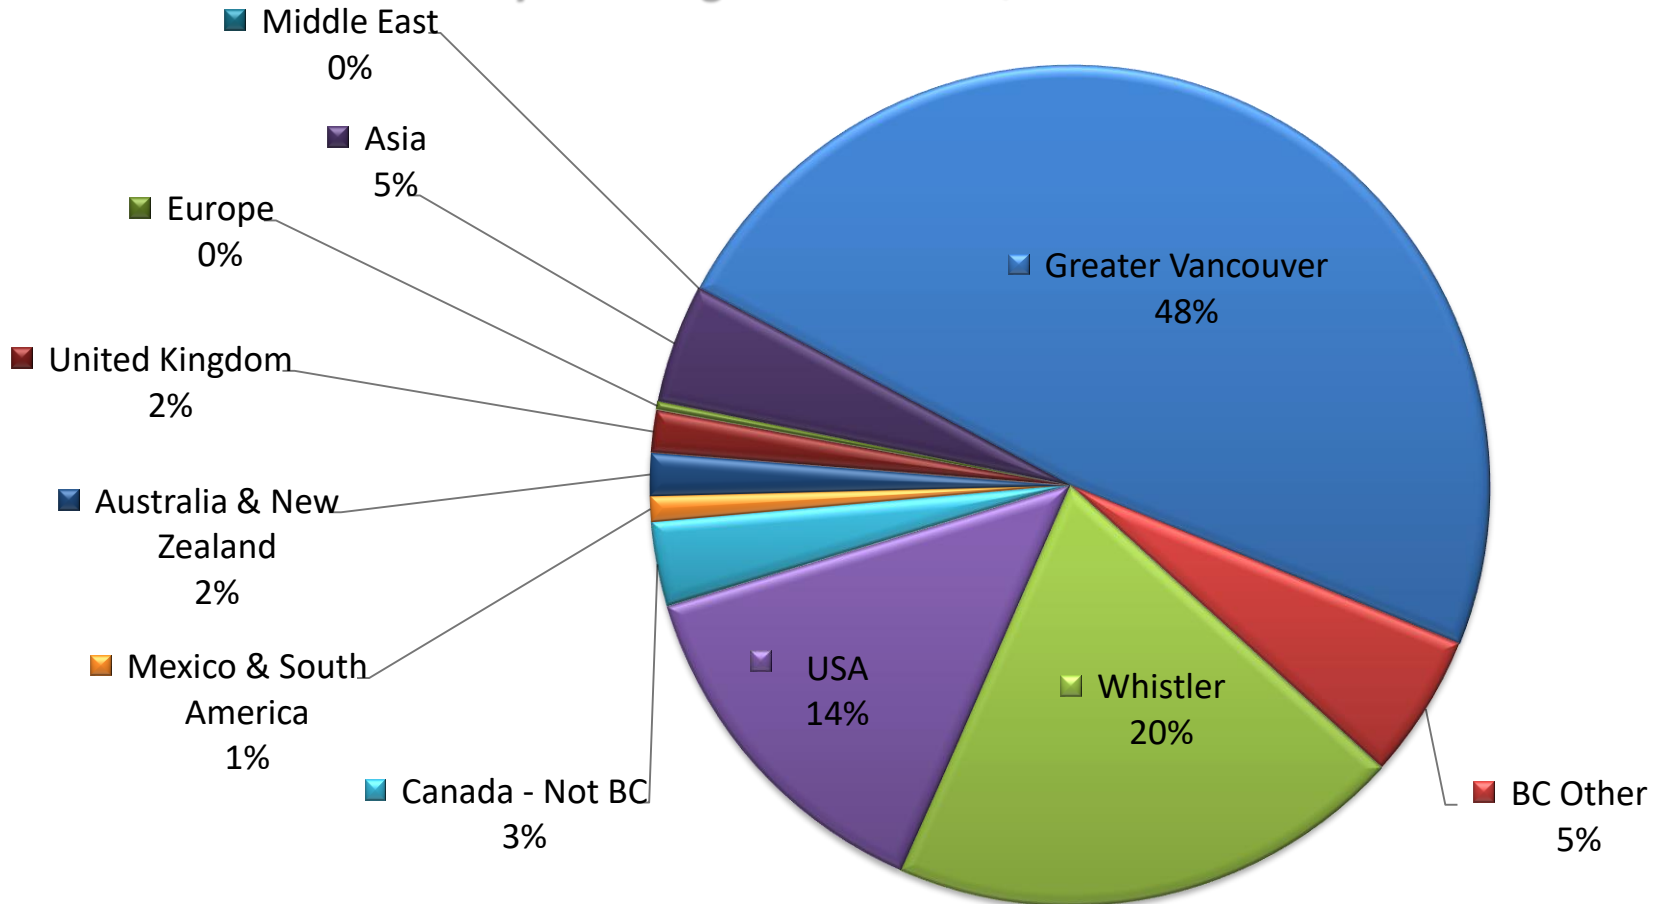

RE/MAX

Sea to Sky Real Estate Whistler

Independently Owned and Operated

Buyer's Origin for First Quarter 2016