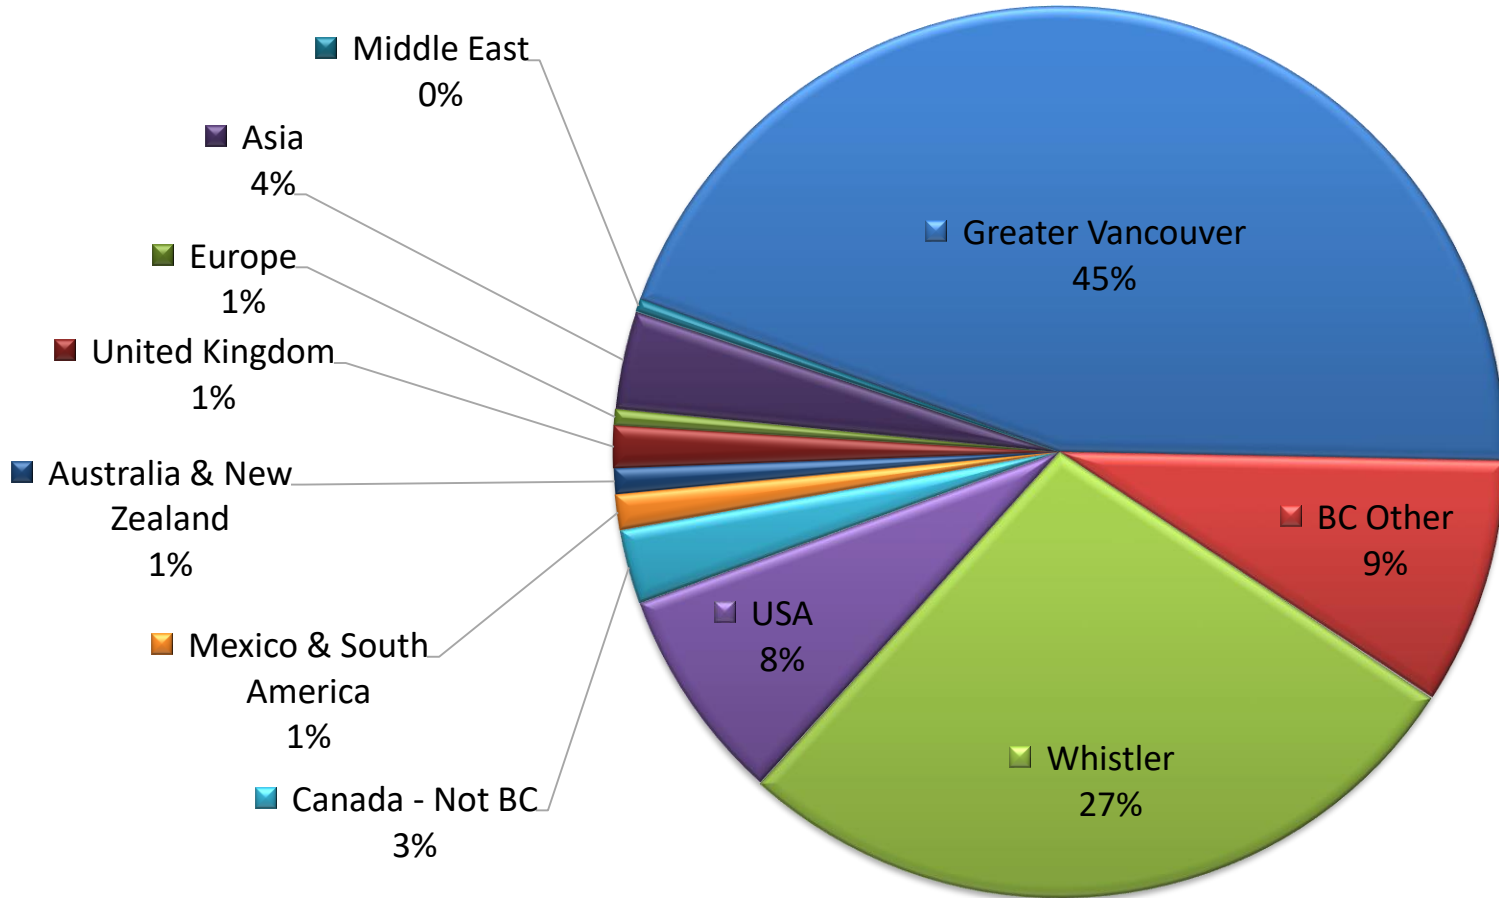

RE/MAX

Sea to Sky Real Estate Whistler
Independently Owned and Operated

Buyer's Origins 2014

RE/MAX

Sea to Sky Real Estate Whistler

Independently Owned and Operated

Buyer's Origin 2015

All sales information is derived from the Whistler Listing Service and is believed correct. E&OE