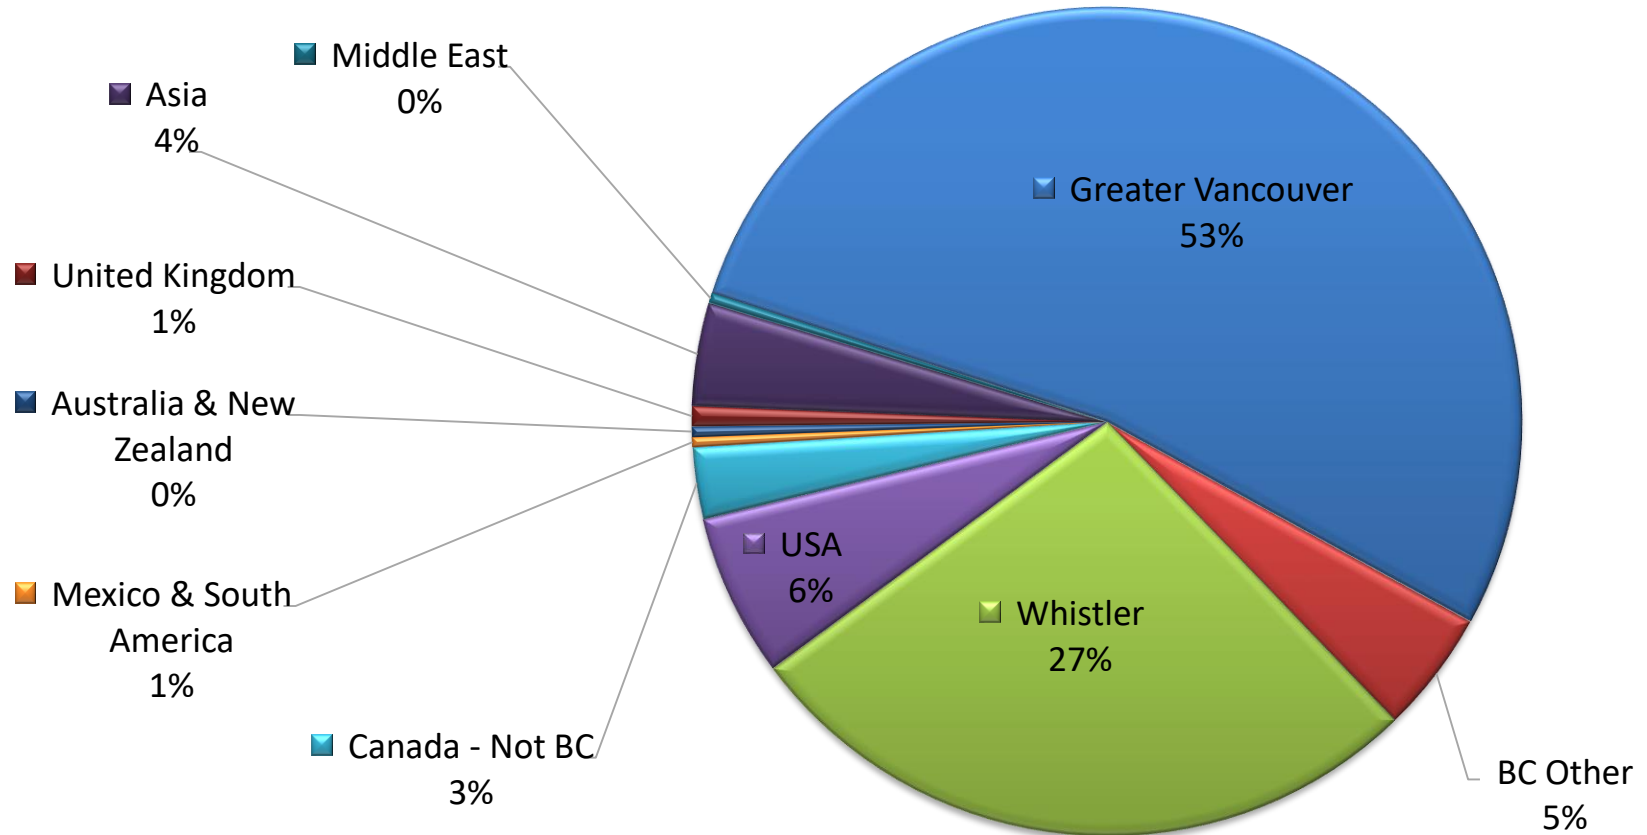

RE/MAX

Sea to Sky Real Estate Whistler

Independently Owned and Operated

Buyer's Origin for First Quarter 2016

RE/MAX

Sea to Sky Real Estate Whistler

Independently Owned and Operated

Buyer's Origin – Second Quarter 2016