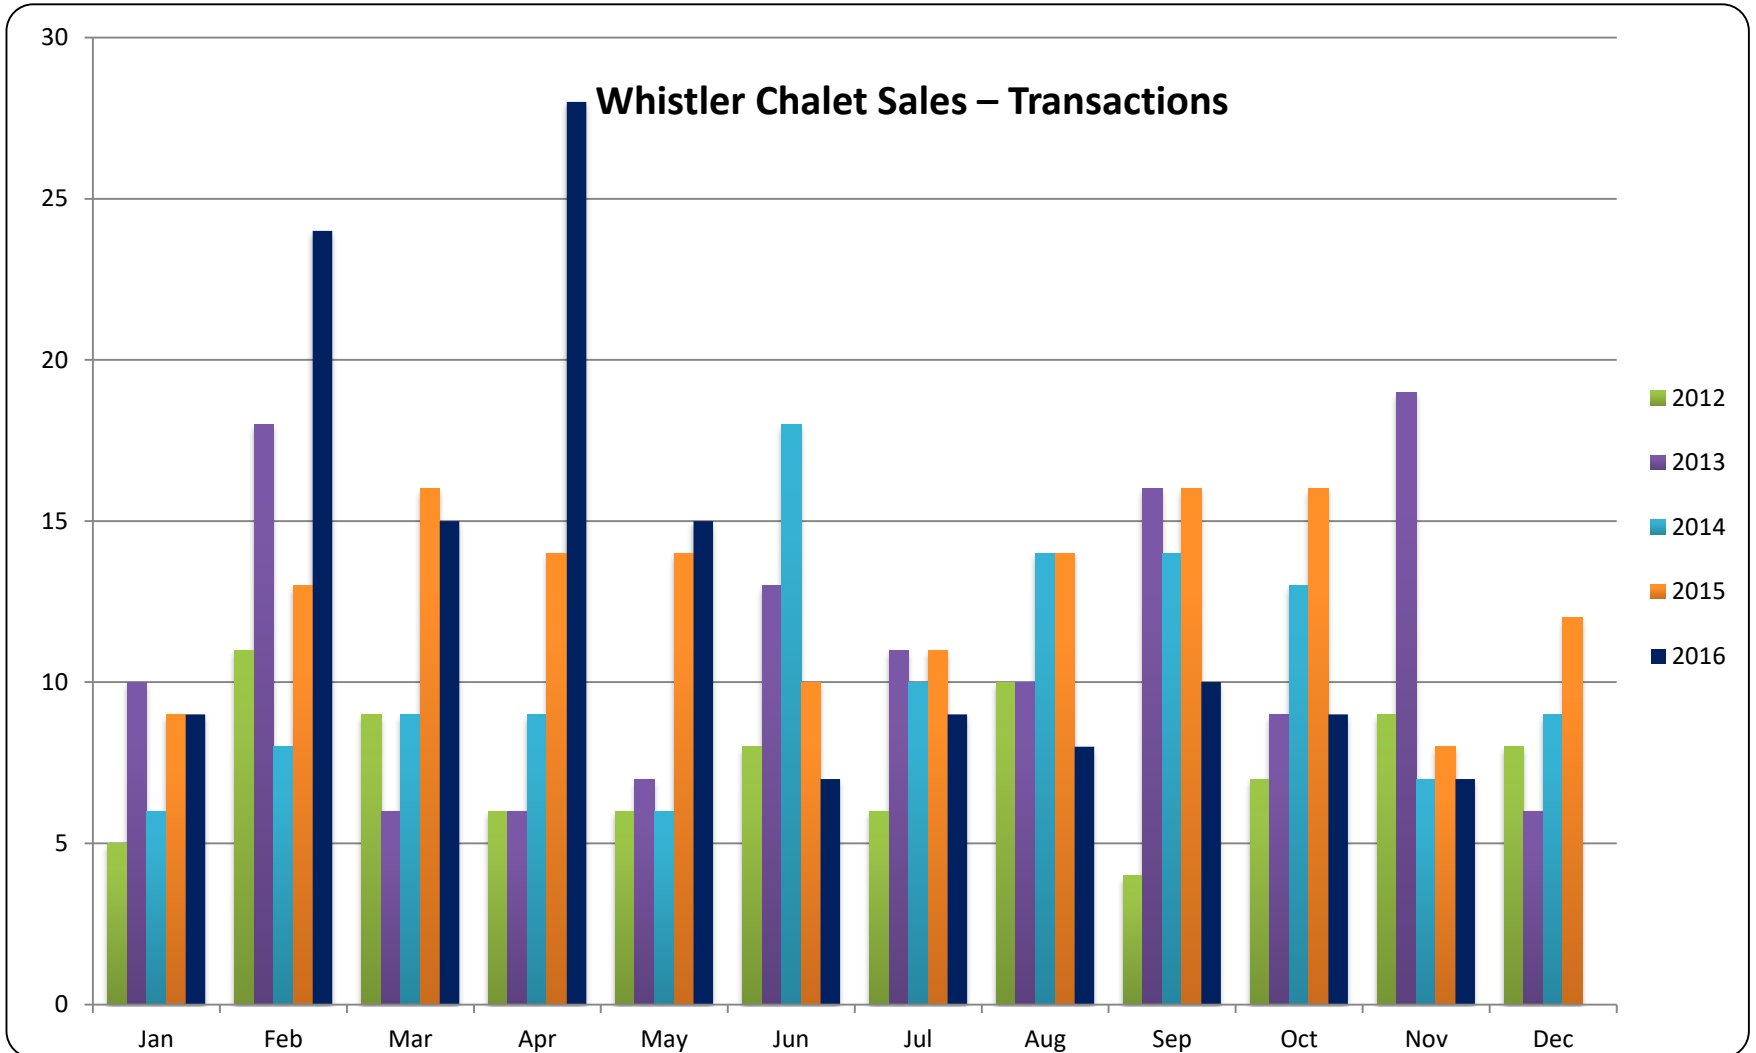

RE/MAX

Sea to Sky Real Estate Whistler

Independently Owned and Operated