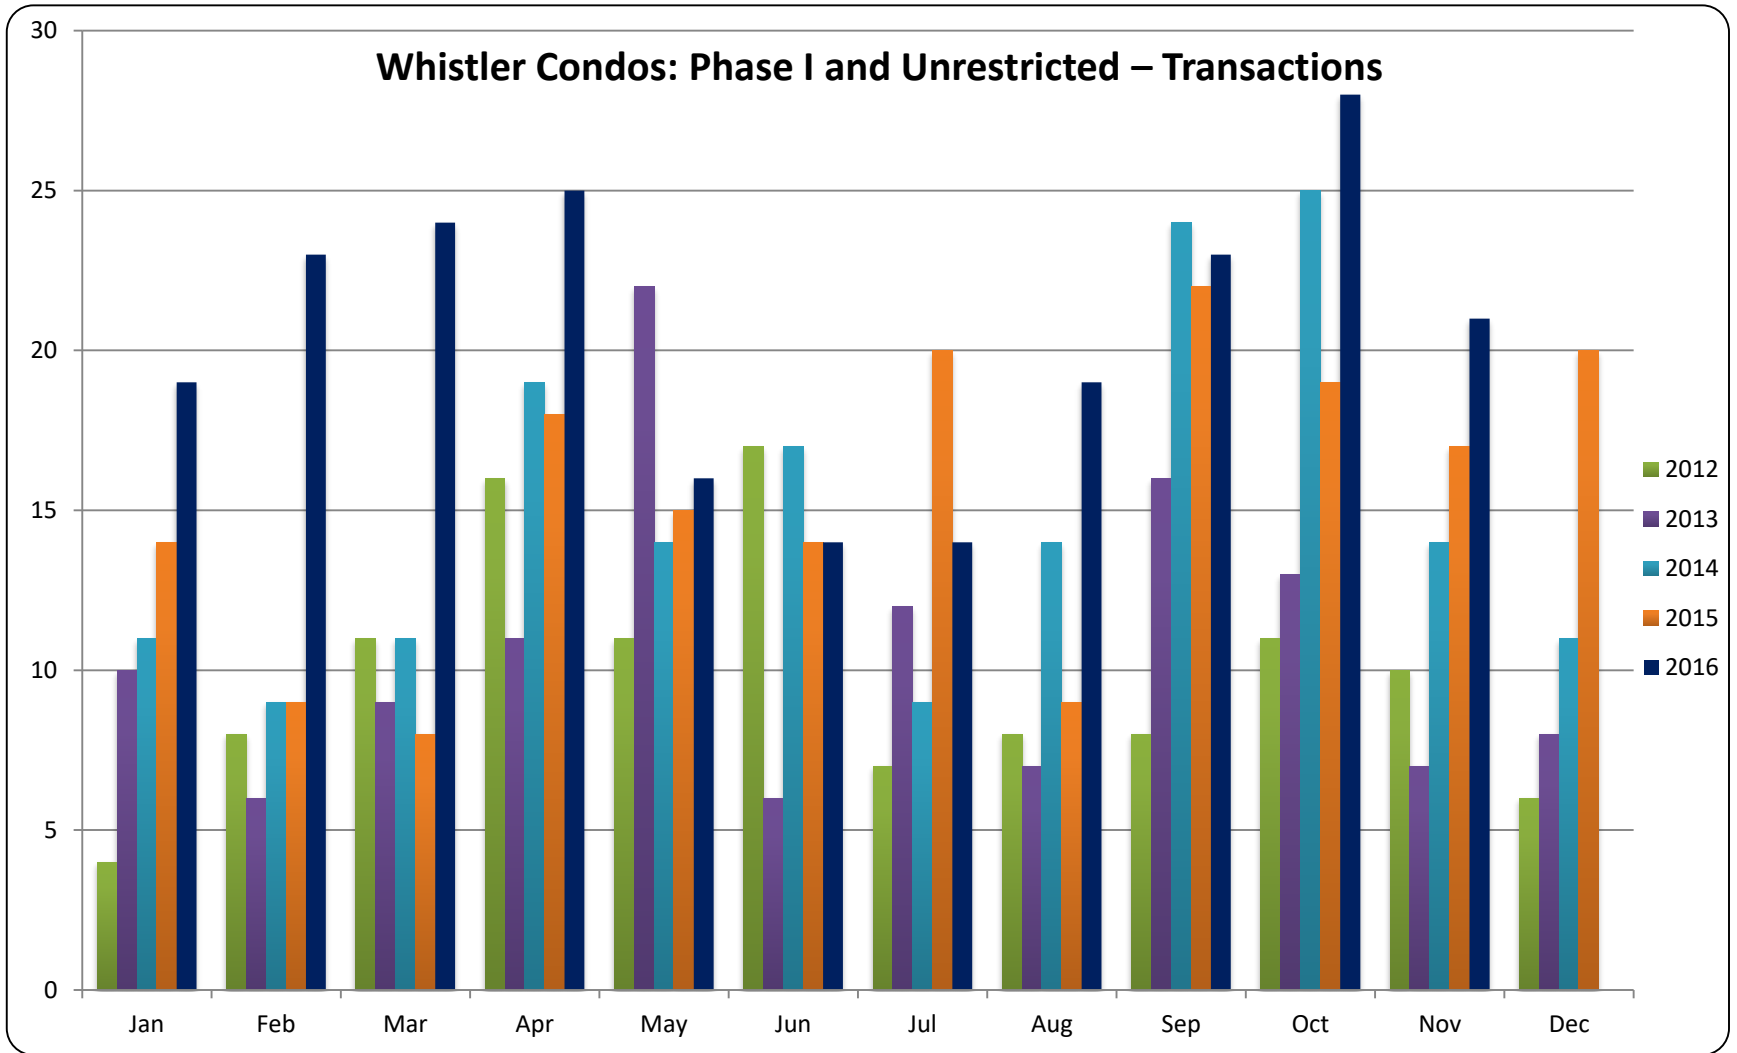

RE/MAX

Sea to Sky Real Estate Whistler
Independently Owned and Operated

All sales information is derived from the Whistler Listing Service and is believed correct. E&OE

November 2016

RE/MAX

Sea to Sky Real Estate Whistler
Independently Owned and Operated