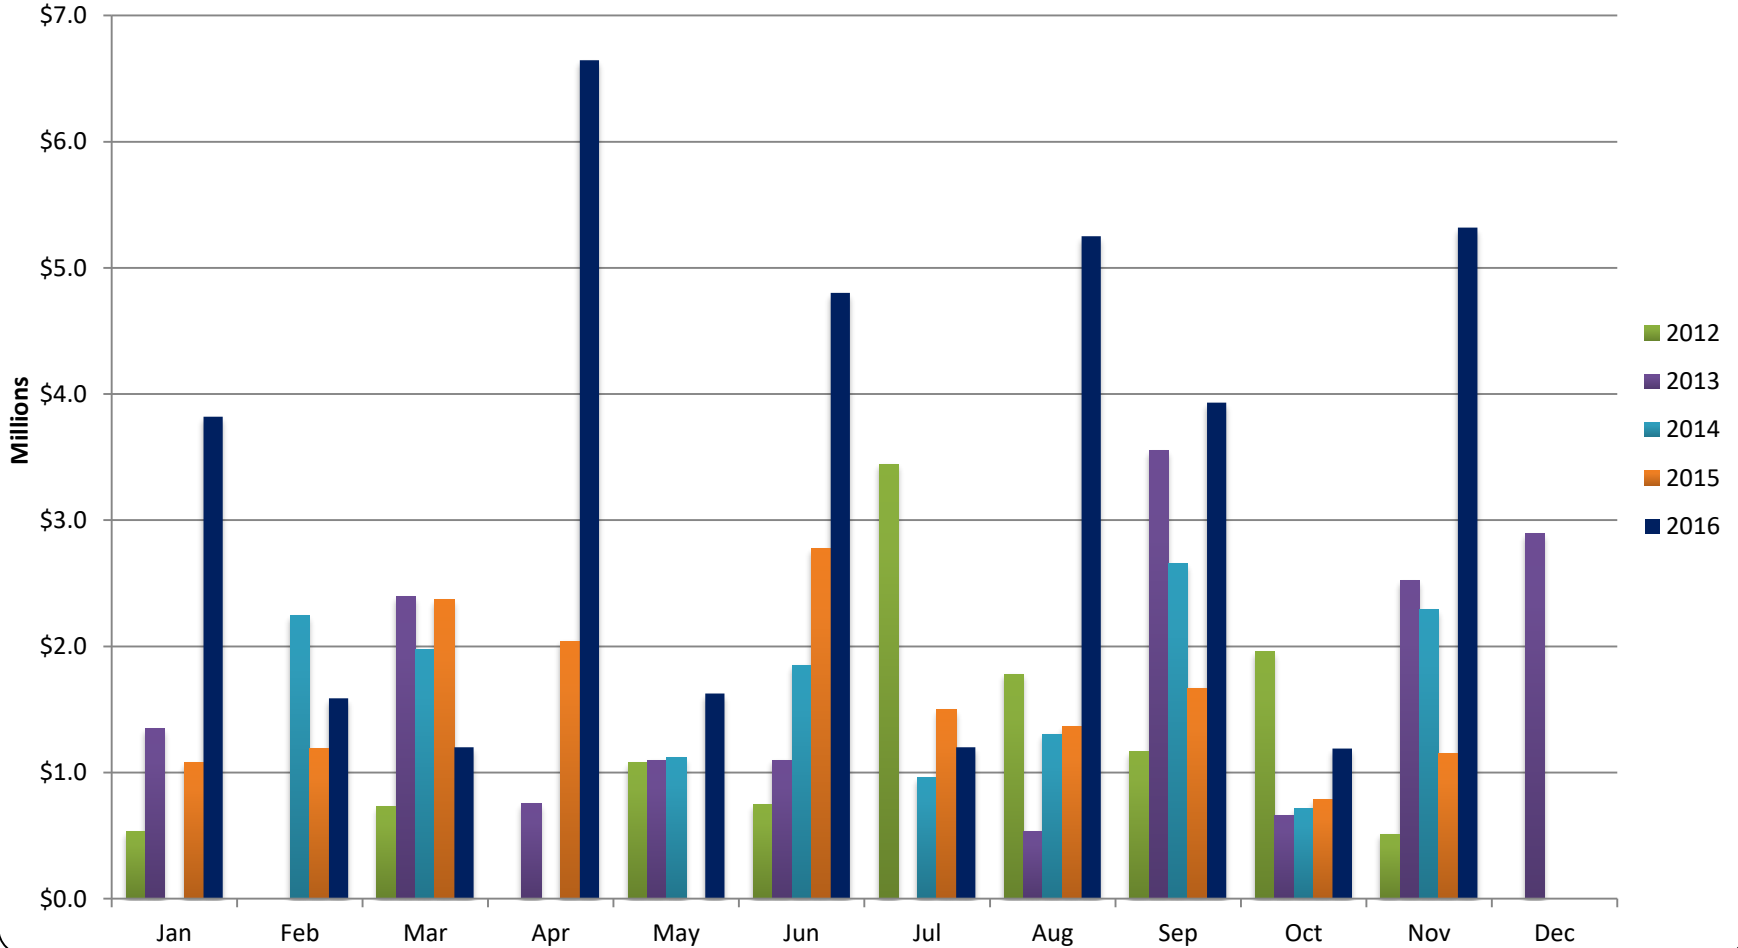

Whistler Condos: Phase II – Transactions

RE/MAX

Sea to Sky Real Estate Whistler
Independently Owned and Operated

Whistler Duplex Sales – Monthly \$

All sales information is derived from the Whistler Listing Service and is believed correct. E&OE