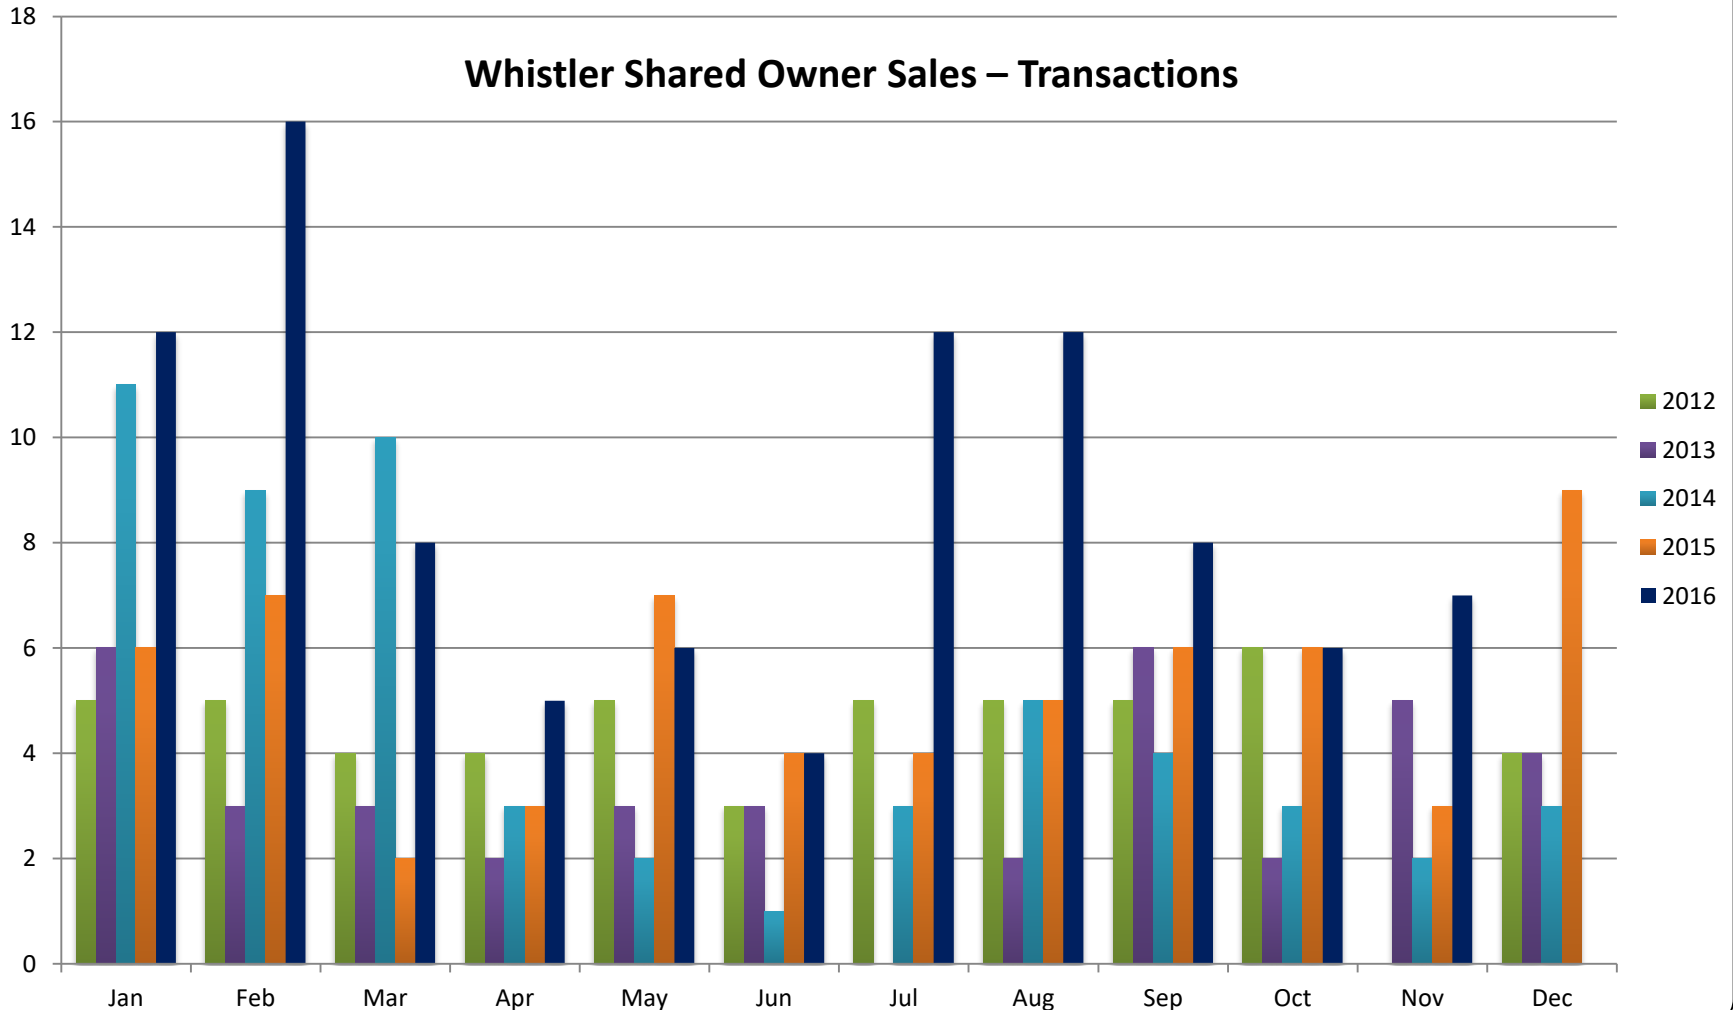

RE/MAX

Sea to Sky Real Estate Whistler
Independently Owned and Operated

Whistler Shared Owner Sales – Transactions