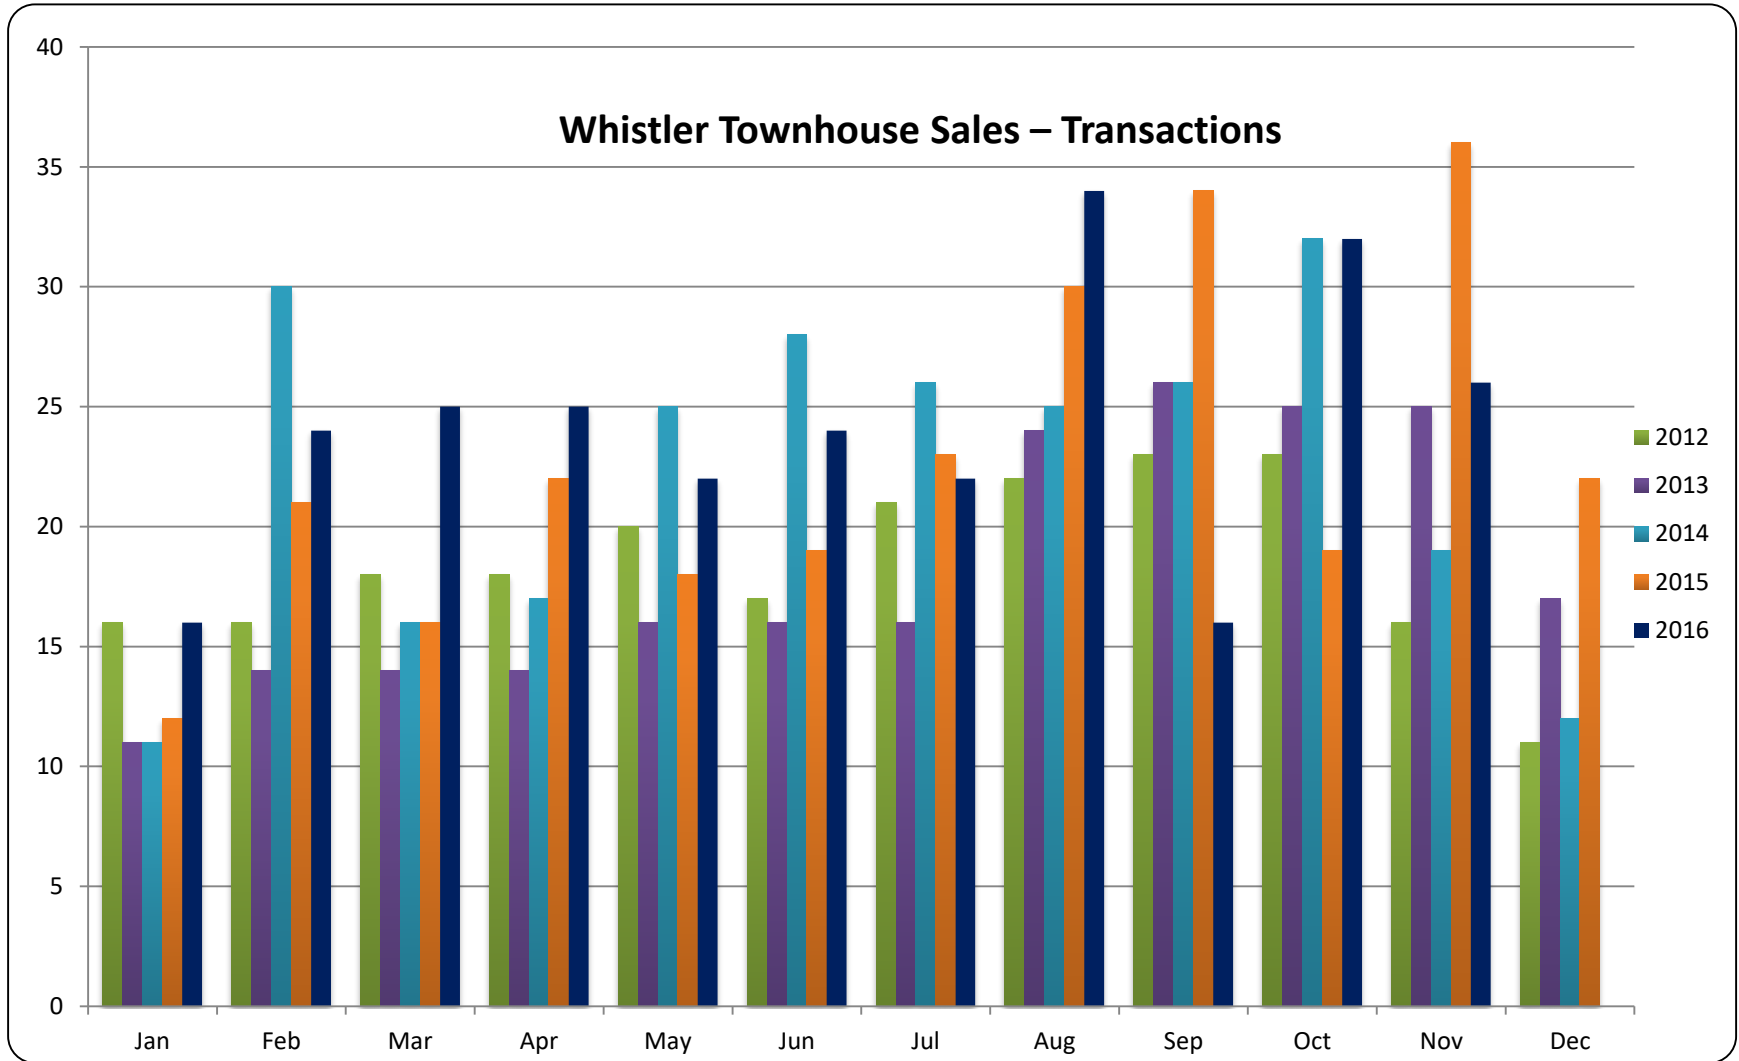

November 2016

RE/MAX

Sea to Sky Real Estate Whistler
Independently Owned and Operated

All sales information is derived from the Whistler Listing Service and is believed correct. E&OE

November 2016

RE/MAX

Sea to Sky Real Estate Whistler
Independently Owned and Operated