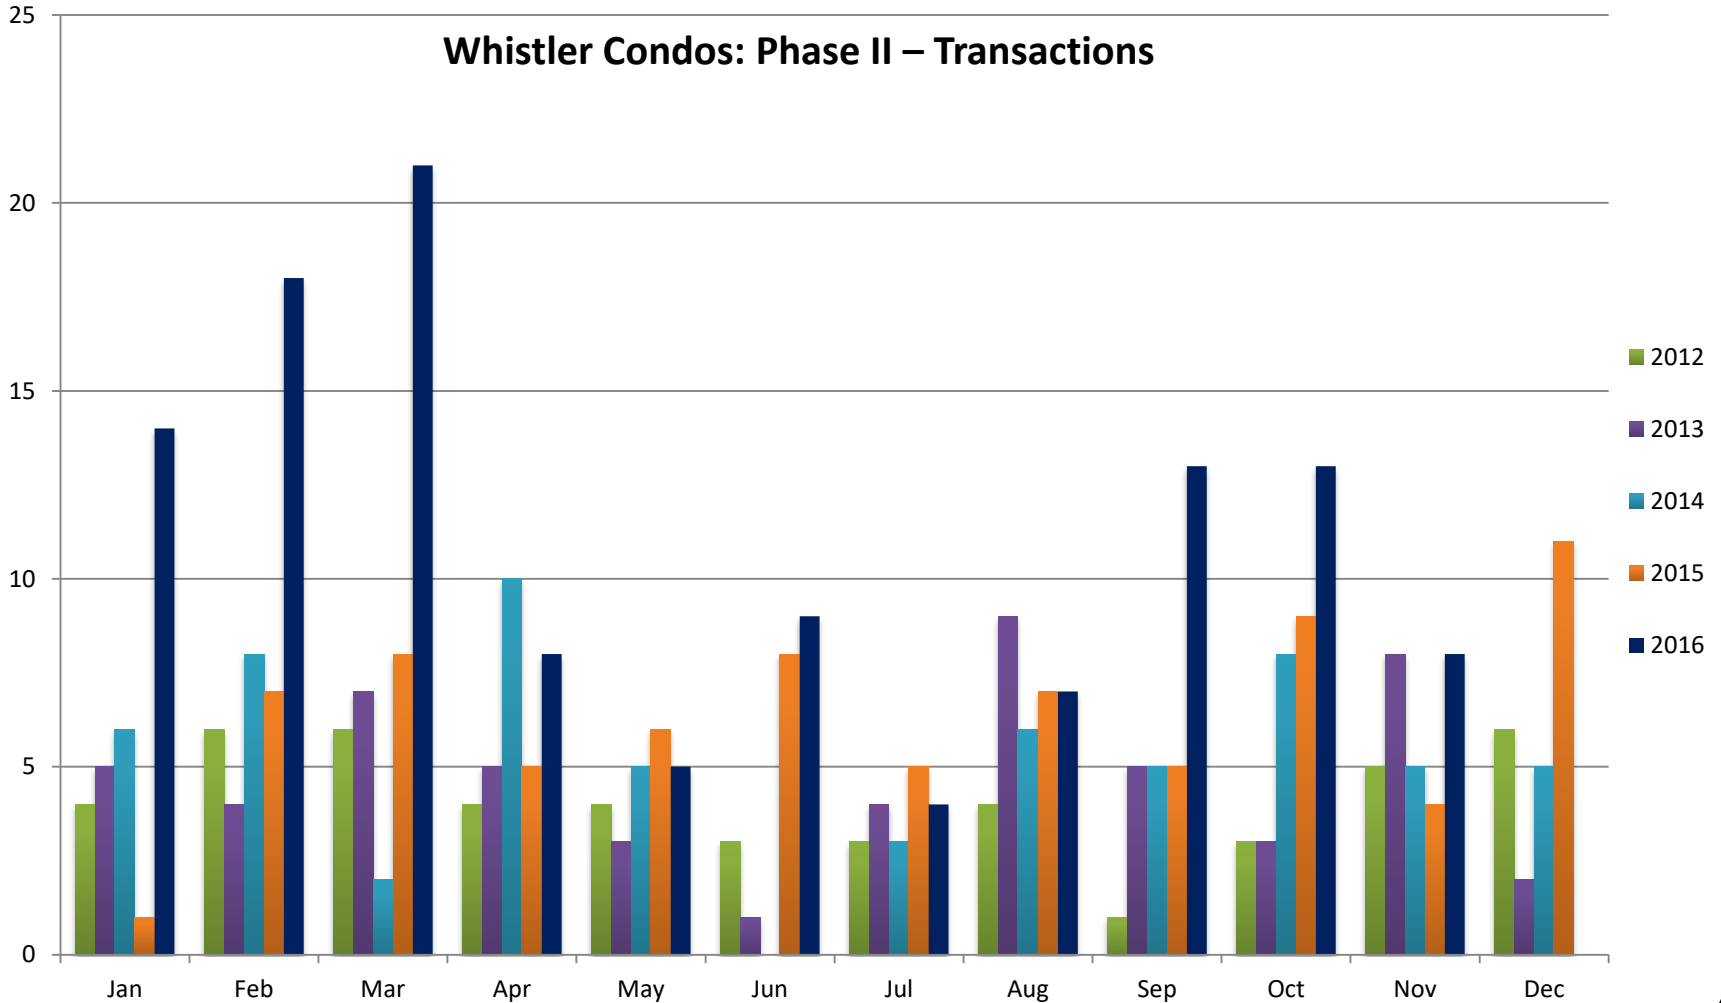

RE/MAX

Sea to Sky Real Estate Whistler
Independently Owned and Operated

Whistler Condos: Phase II – Transactions