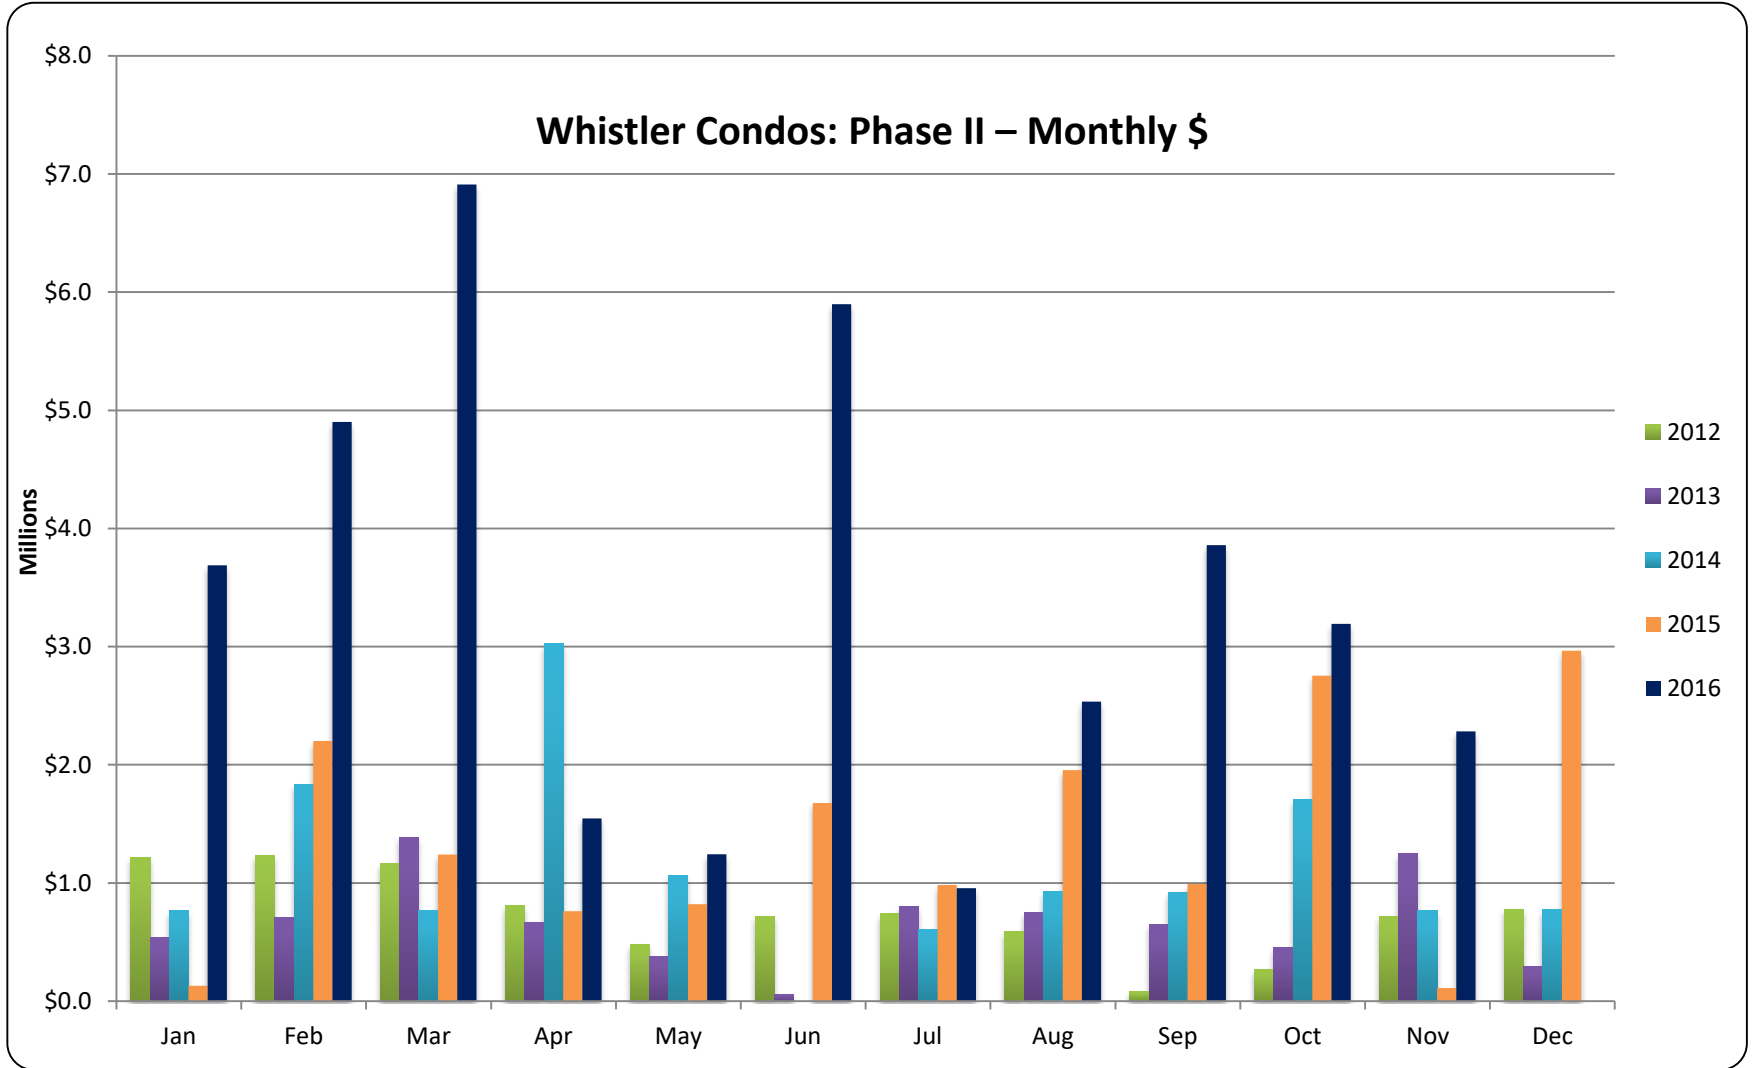

RE/MAX

Sea to Sky Real Estate Whistler
Independently Owned and Operated