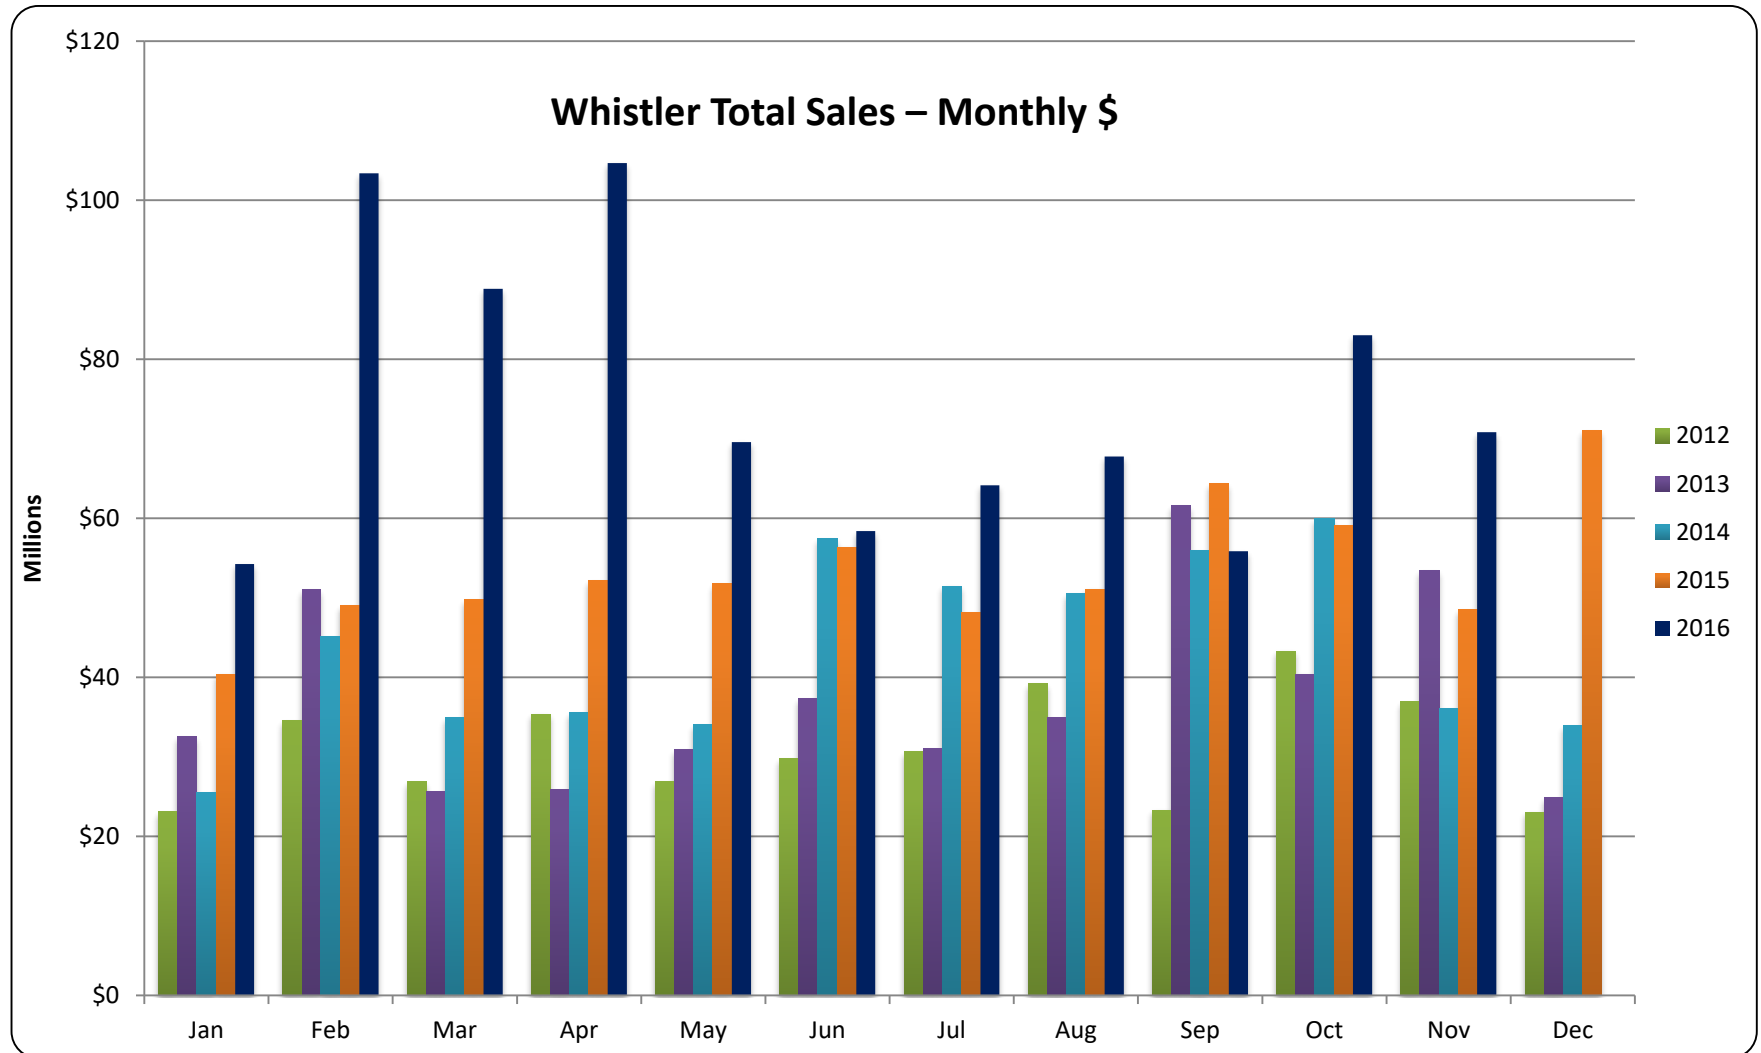

RE/MAX

Sea to Sky Real Estate Whistler
Independently Owned and Operated

All sales information is derived from the Whistler Listing Service and is believed correct. E&OE

November 2016