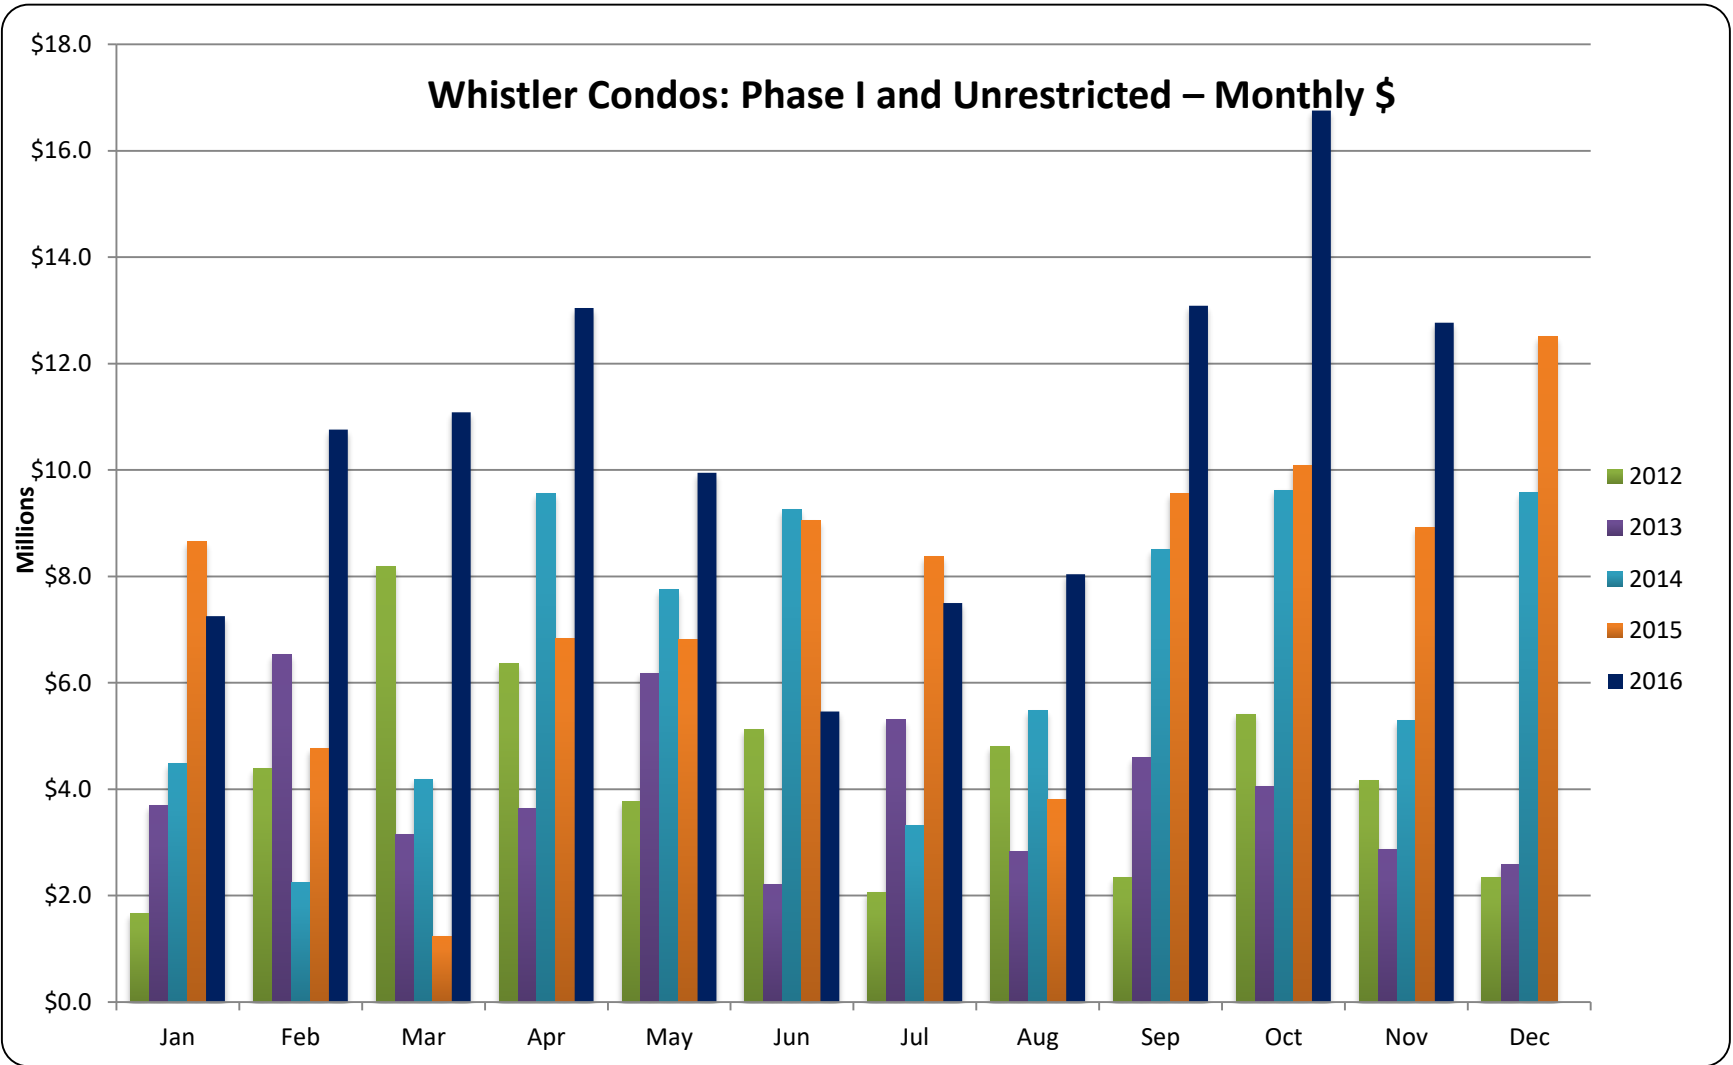

RE/MAX

Sea to Sky Real Estate Whistler
Independently Owned and Operated

All sales information is derived from the Whistler Listing Service and is believed correct. E&OE

November 2016