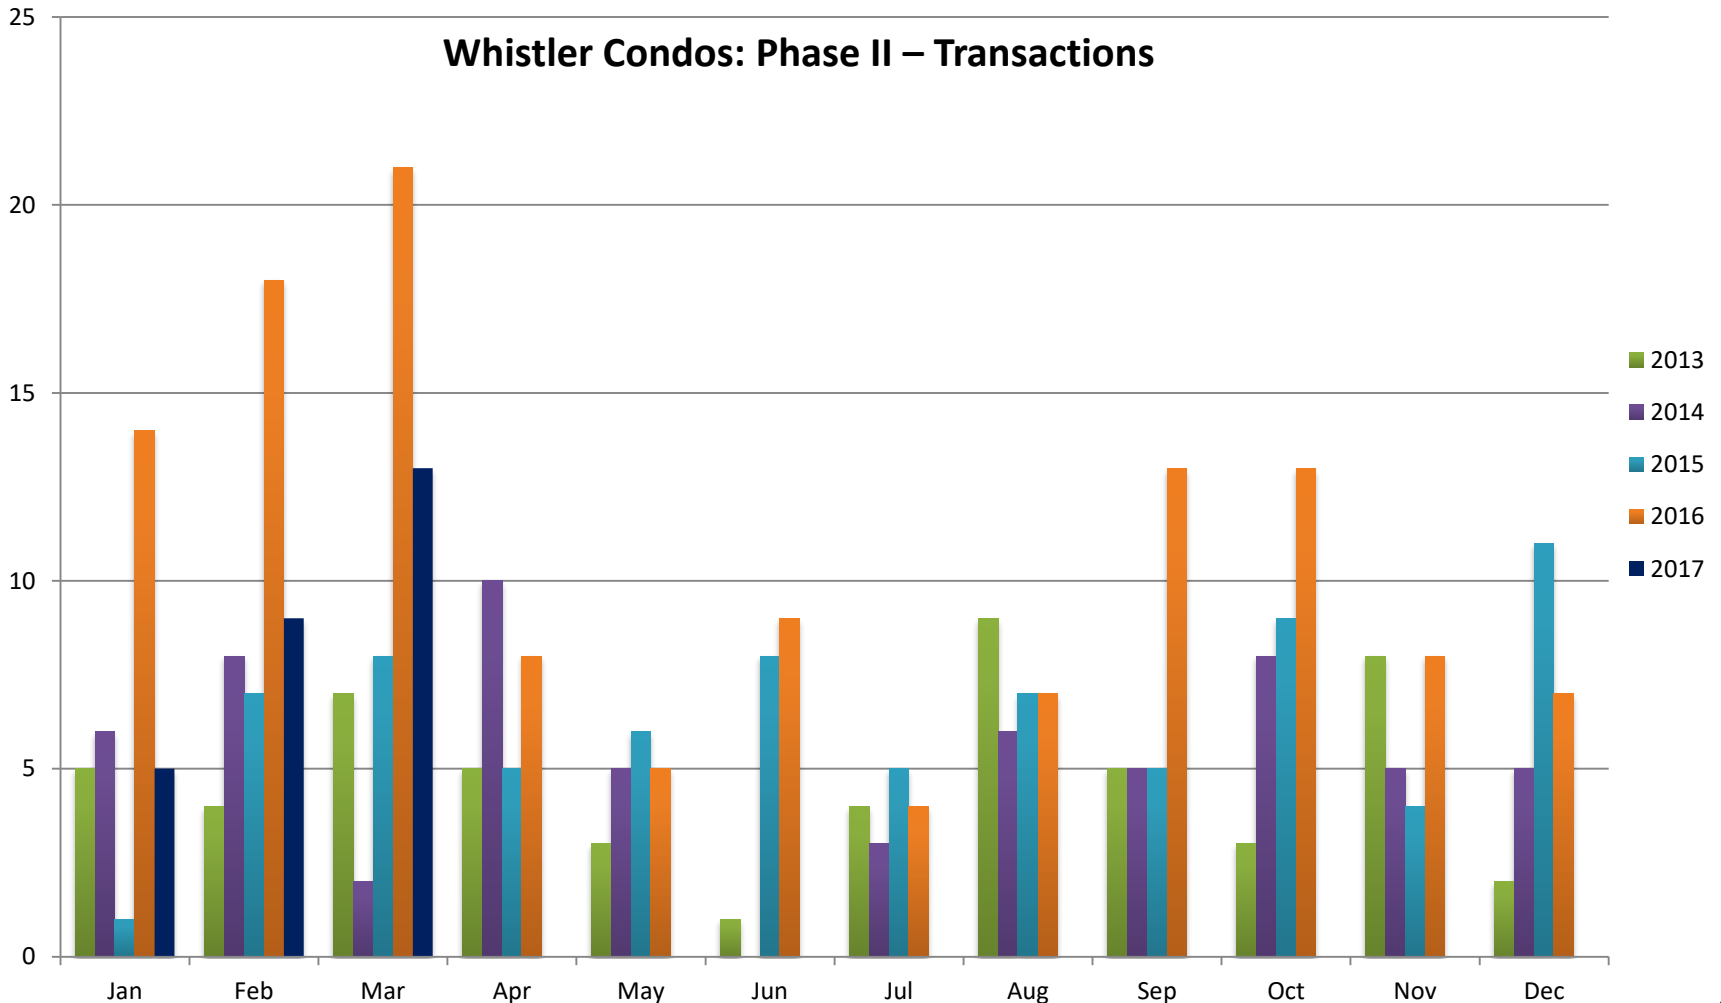

RE/MAX

Sea to Sky Real Estate Whistler
Independently Owned and Operated

Whistler Condos: Phase II – Transactions