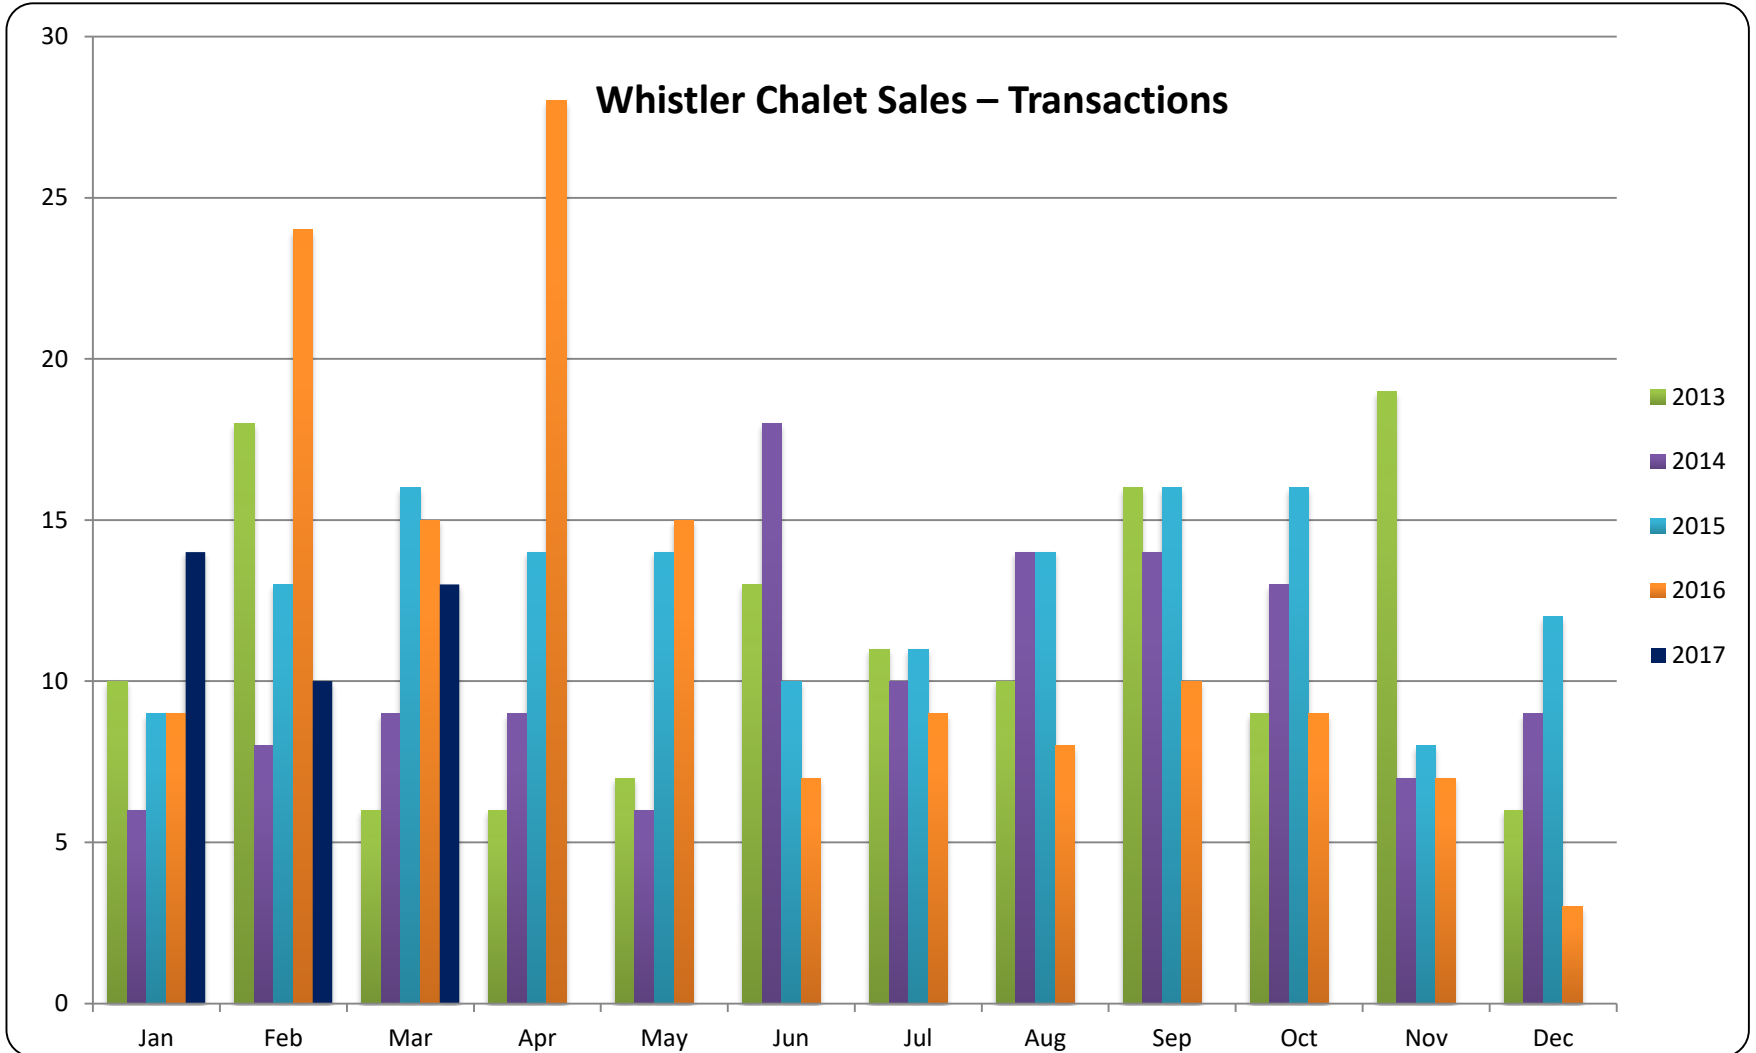

RE/MAX

Sea to Sky Real Estate Whistler

Independently Owned and Operated