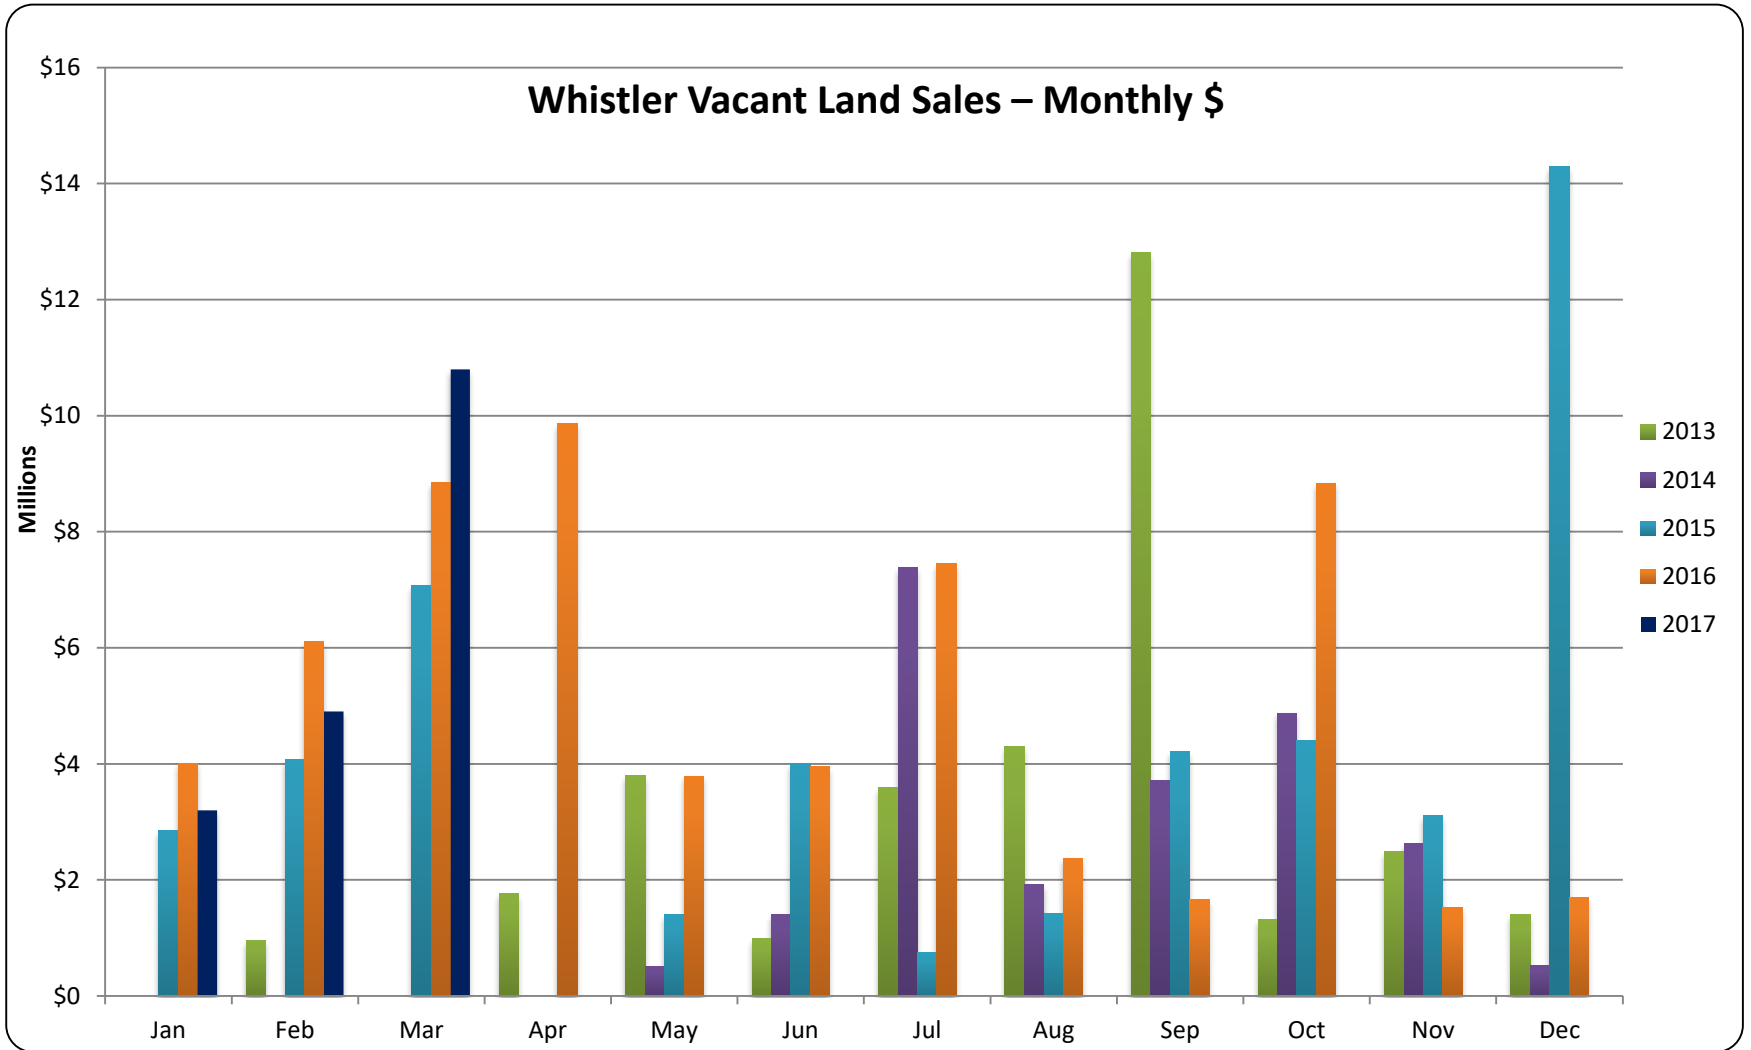

RE/MAX

Sea to Sky Real Estate Whistler

Independently Owned and Operated

All sales information is derived from the Whistler Listing Service and is believed correct. E&OE

March 2017