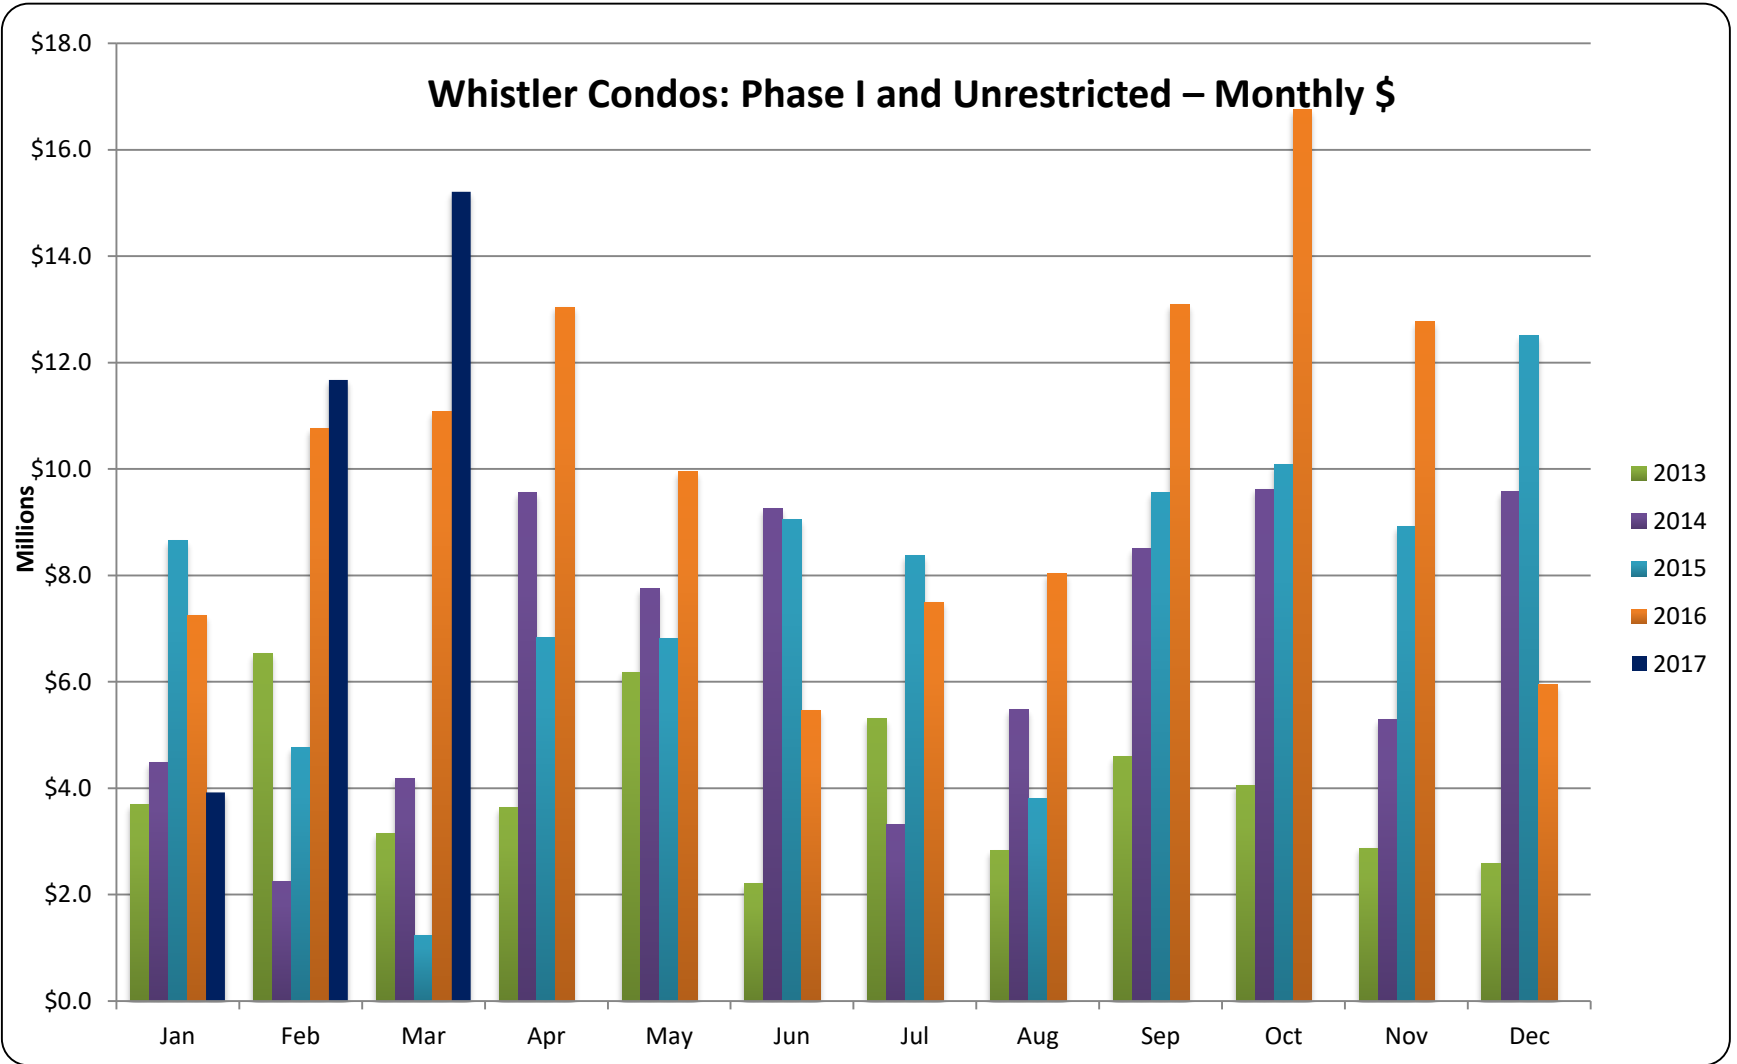

RE/MAX

Sea to Sky Real Estate Whistler
Independently Owned and Operated

All sales information is derived from the Whistler Listing Service and is believed correct. E&OE

March 2017