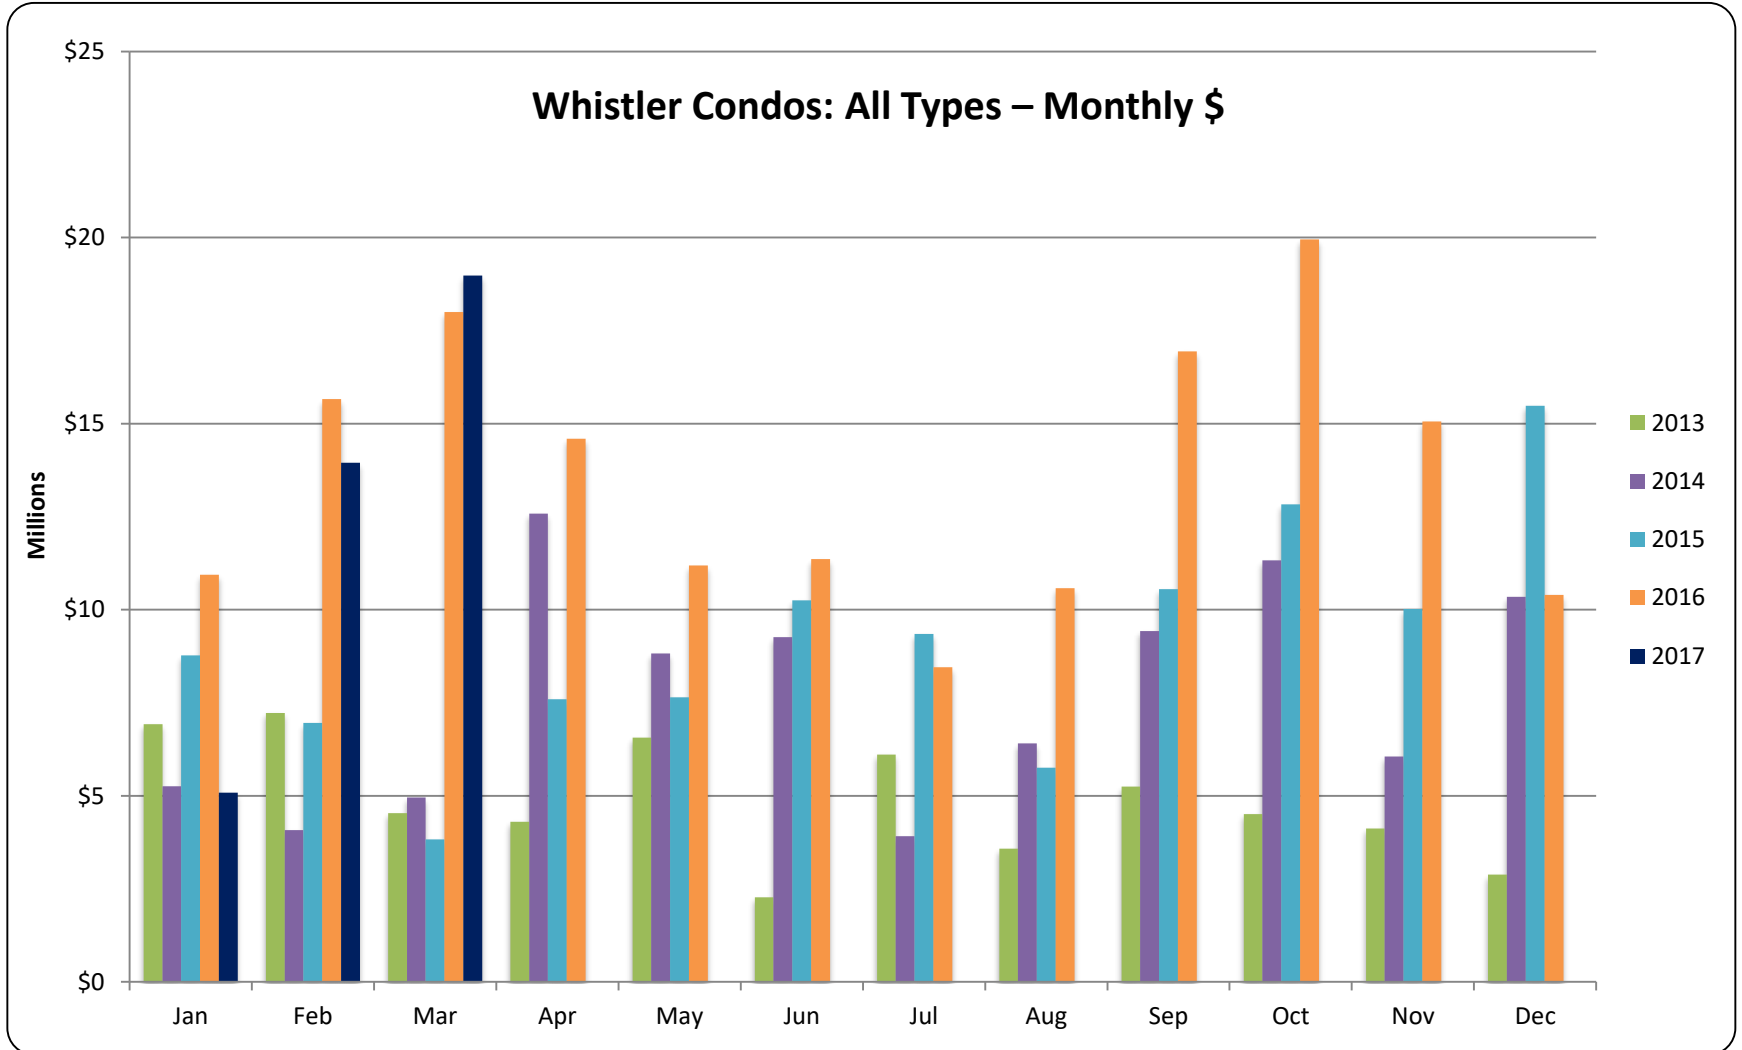

## Sea to Sky Real Estate Whistler

Independently Owned and Operated

All sales information is derived from the Whistler Listing Service and is believed correct. E&OE

**March 2017**