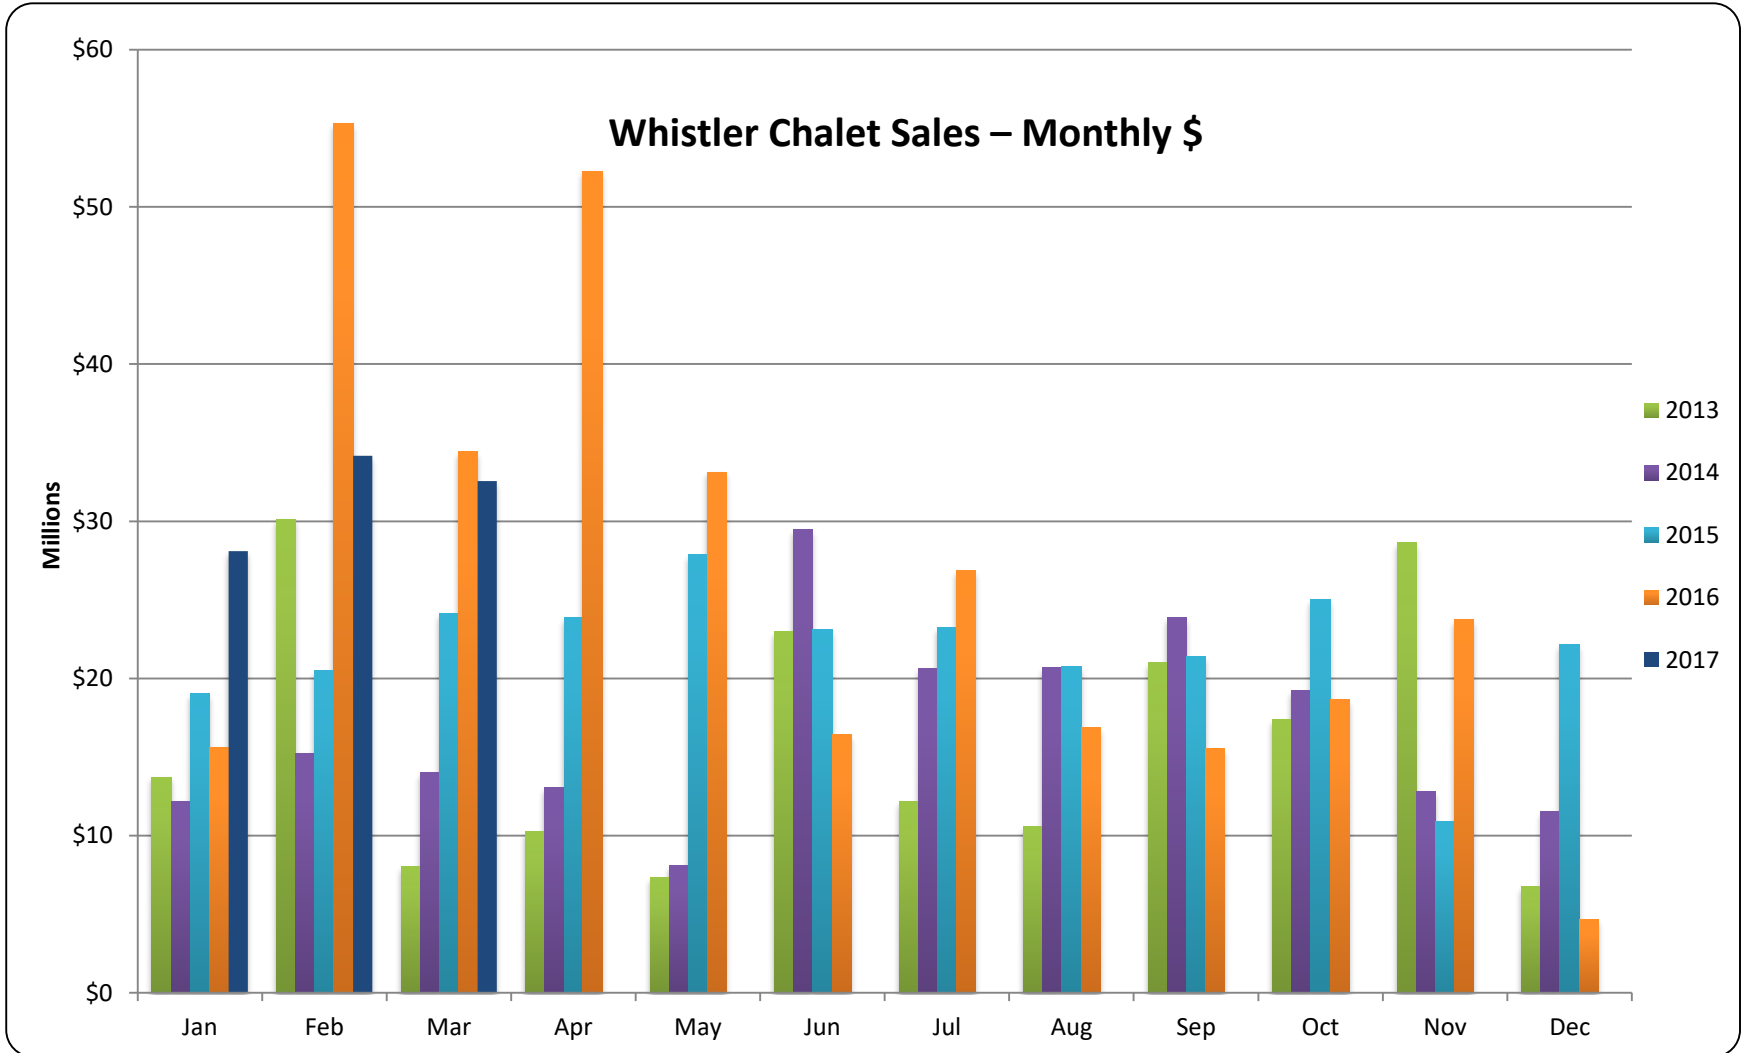

# RE/MAX

Sea to Sky Real Estate Whistler  
Independently Owned and Operated