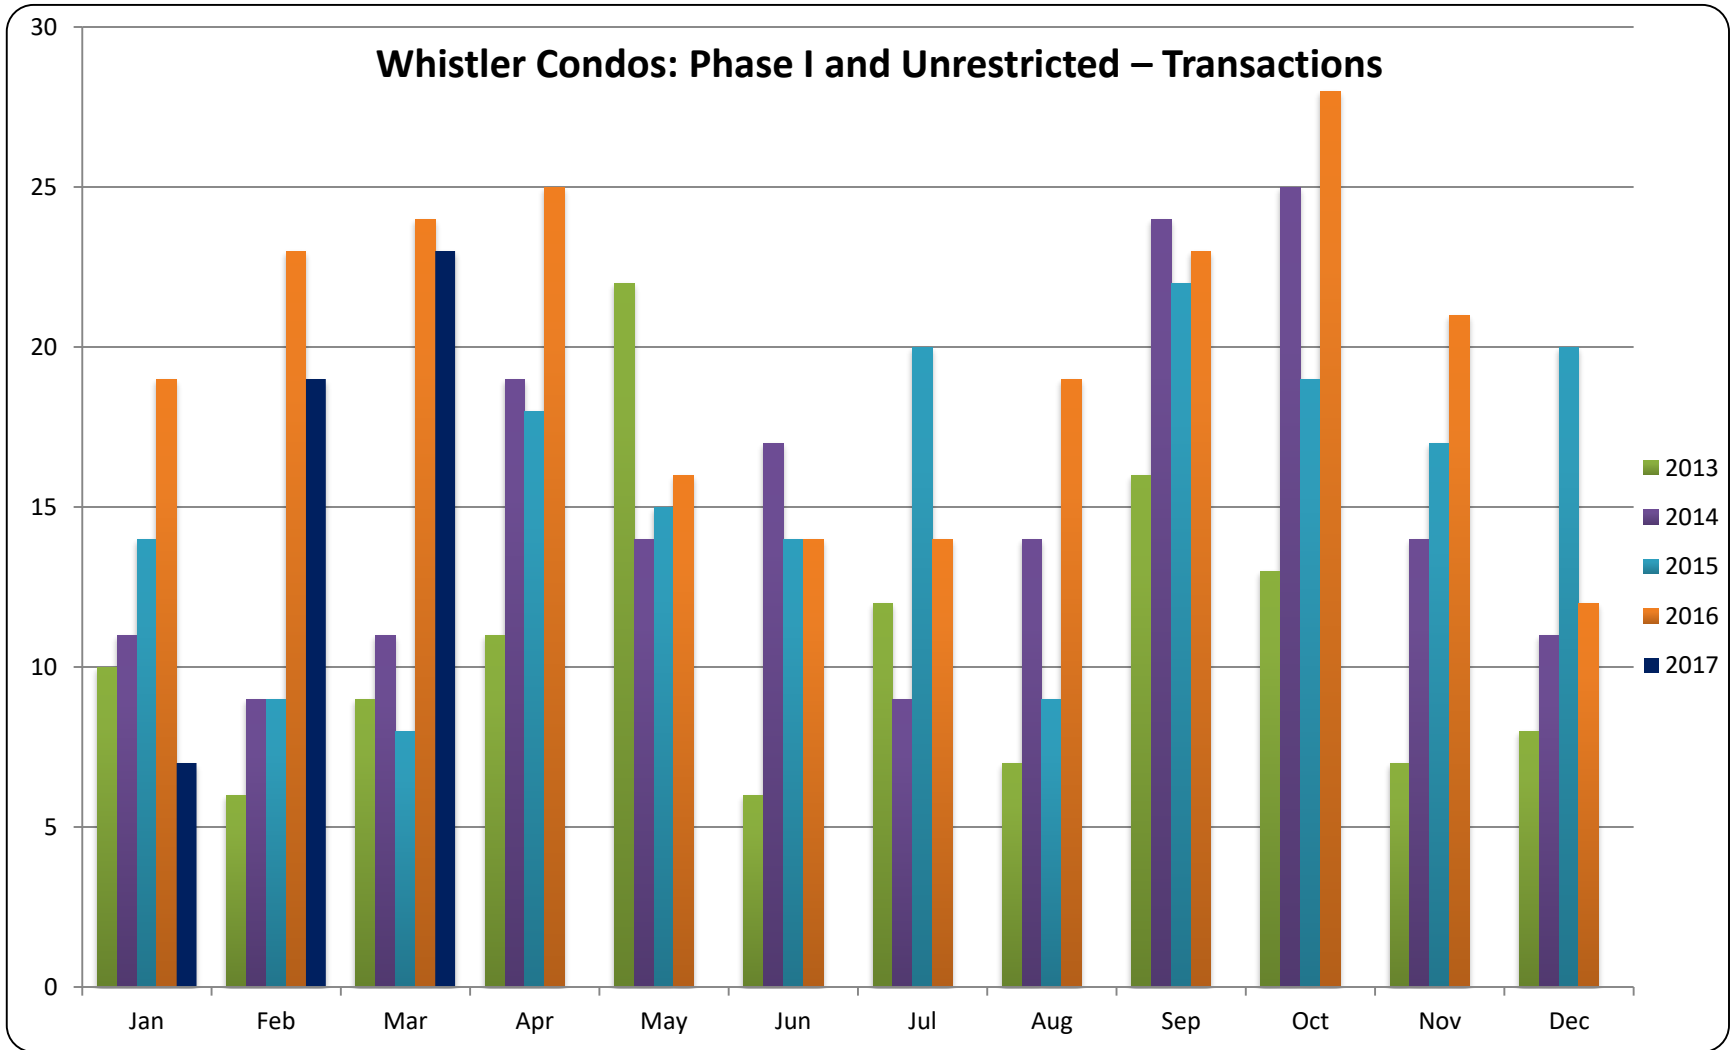

RE/MAX

Sea to Sky Real Estate Whistler
Independently Owned and Operated

All sales information is derived from the Whistler Listing Service and is believed correct. E&OE

March 2017