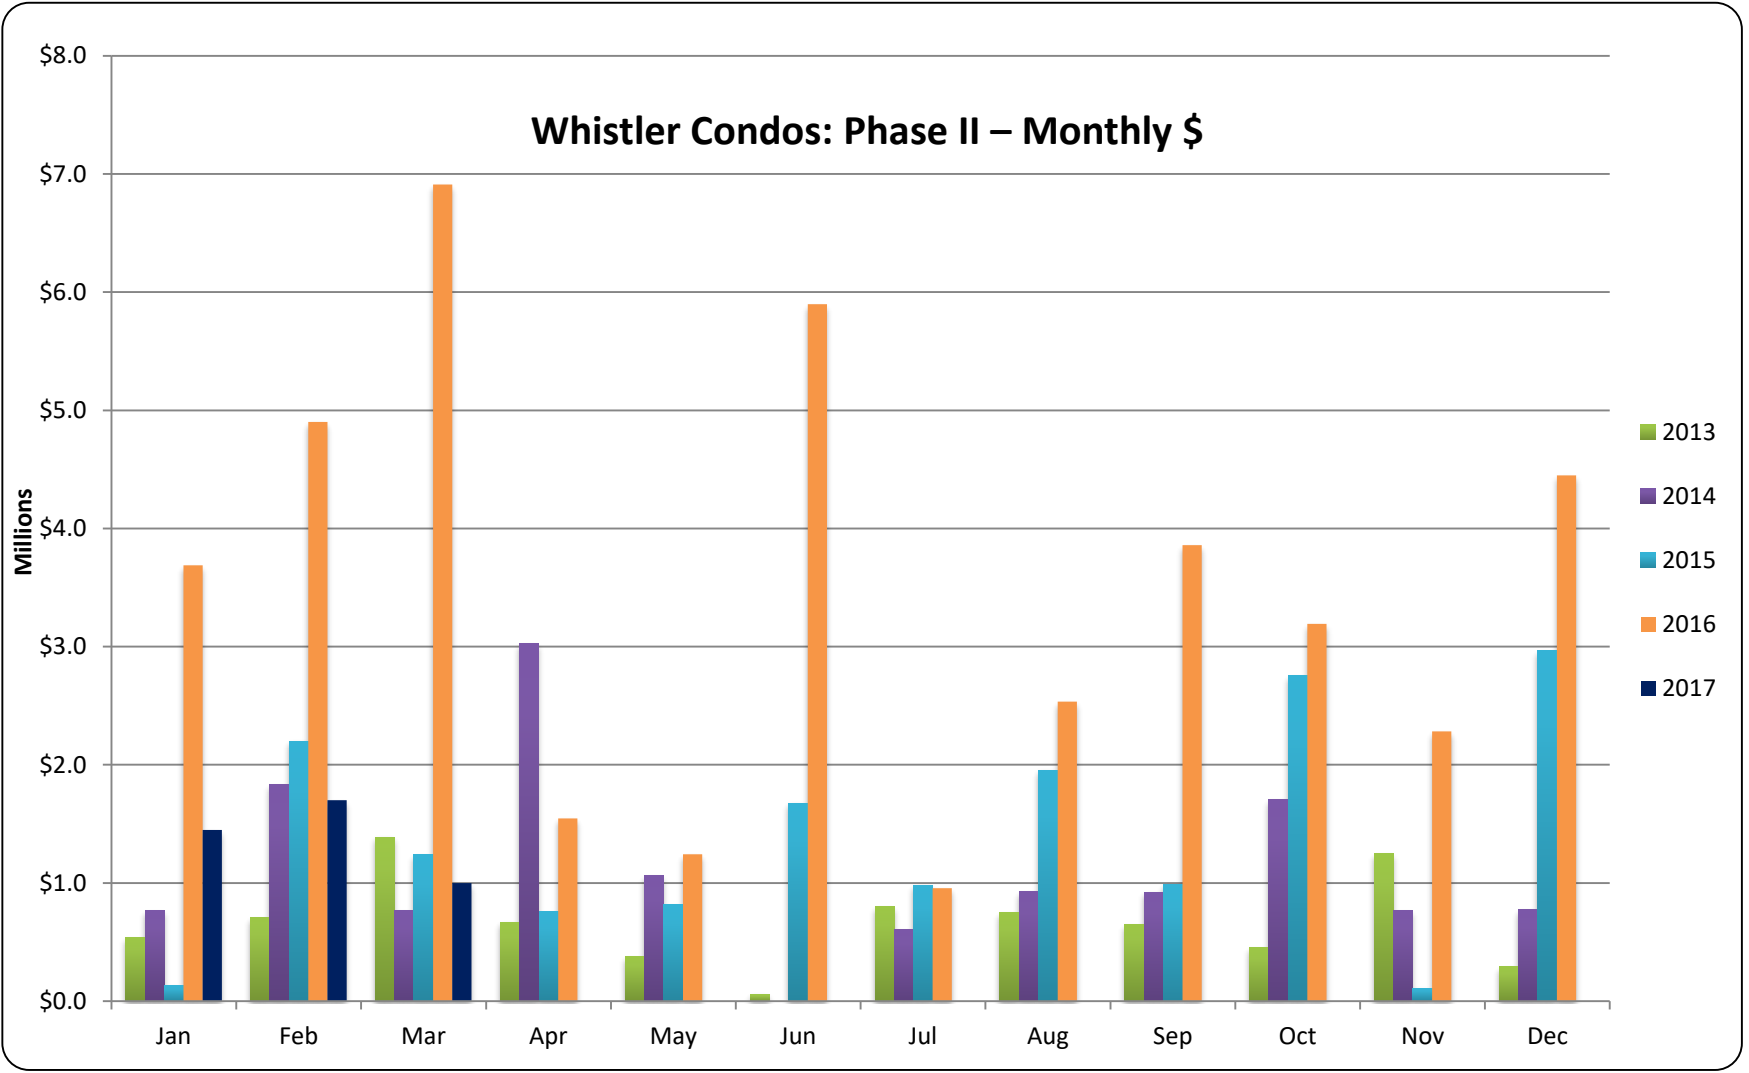

RE/MAX

Sea to Sky Real Estate Whistler
Independently Owned and Operated