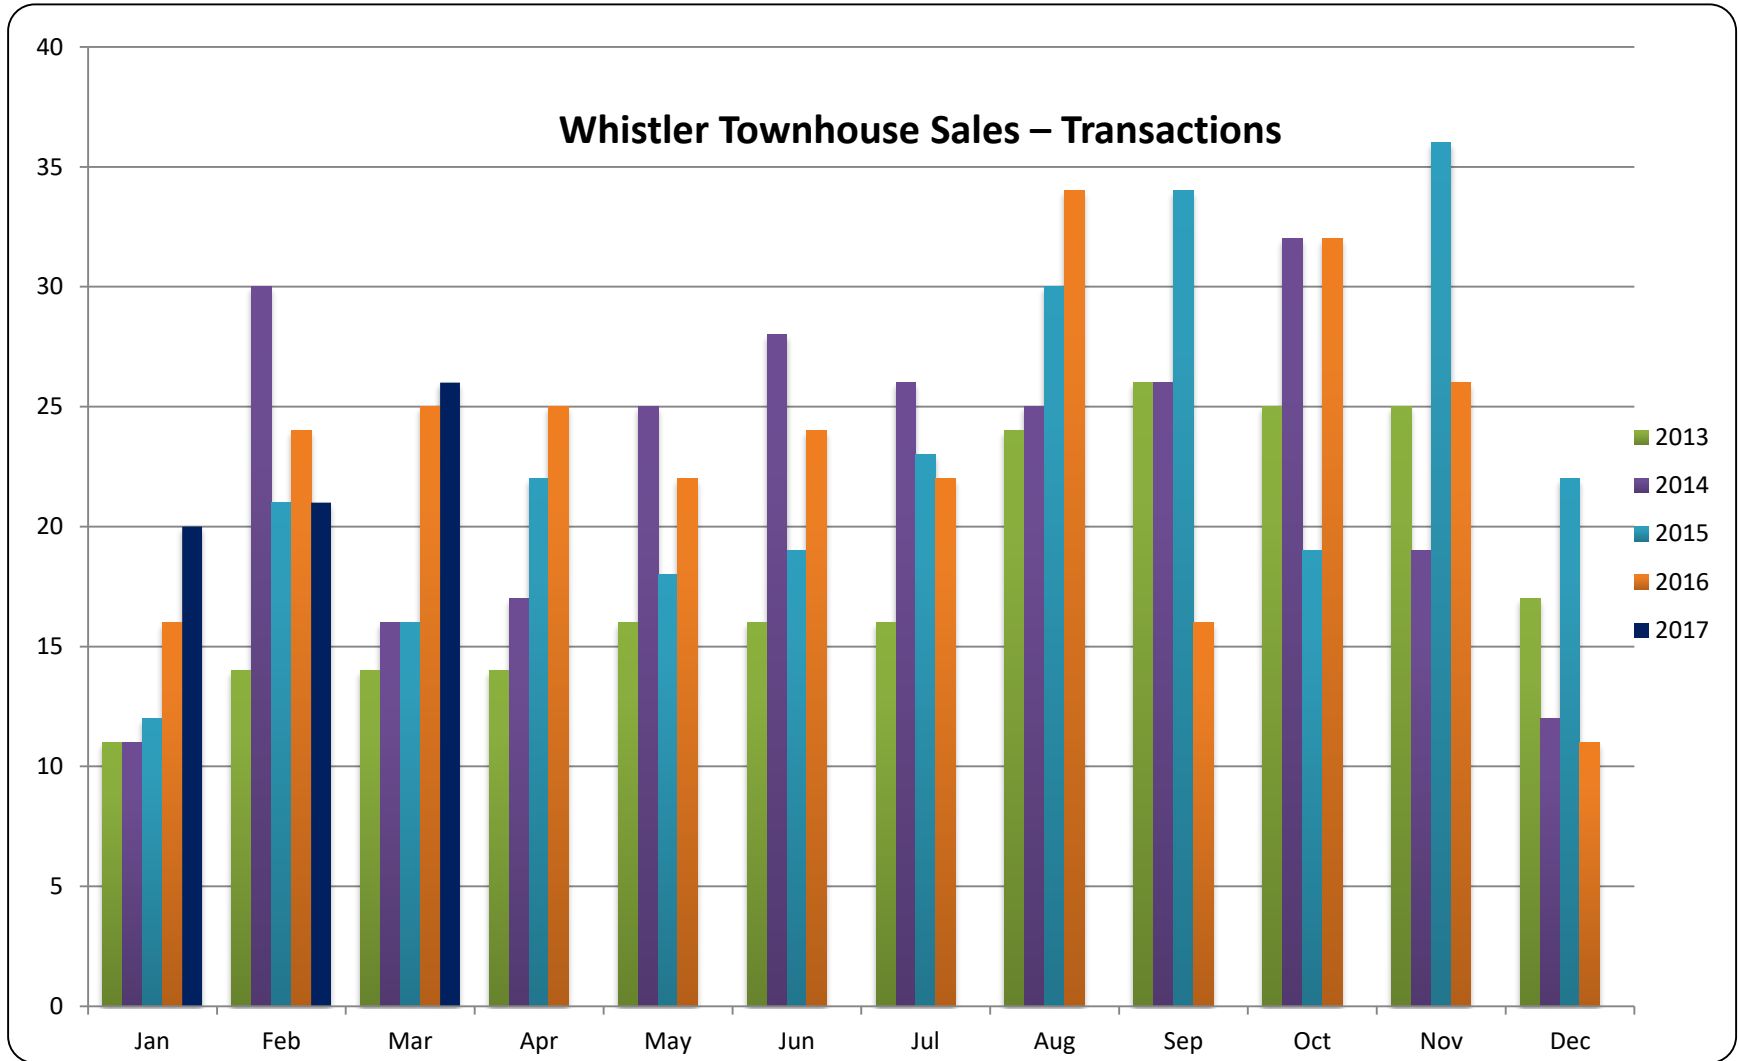

# RE/MAX

Sea to Sky Real Estate Whistler  
Independently Owned and Operated

All sales information is derived from the Whistler Listing Service and is believed correct. E&OE

**March 2017**