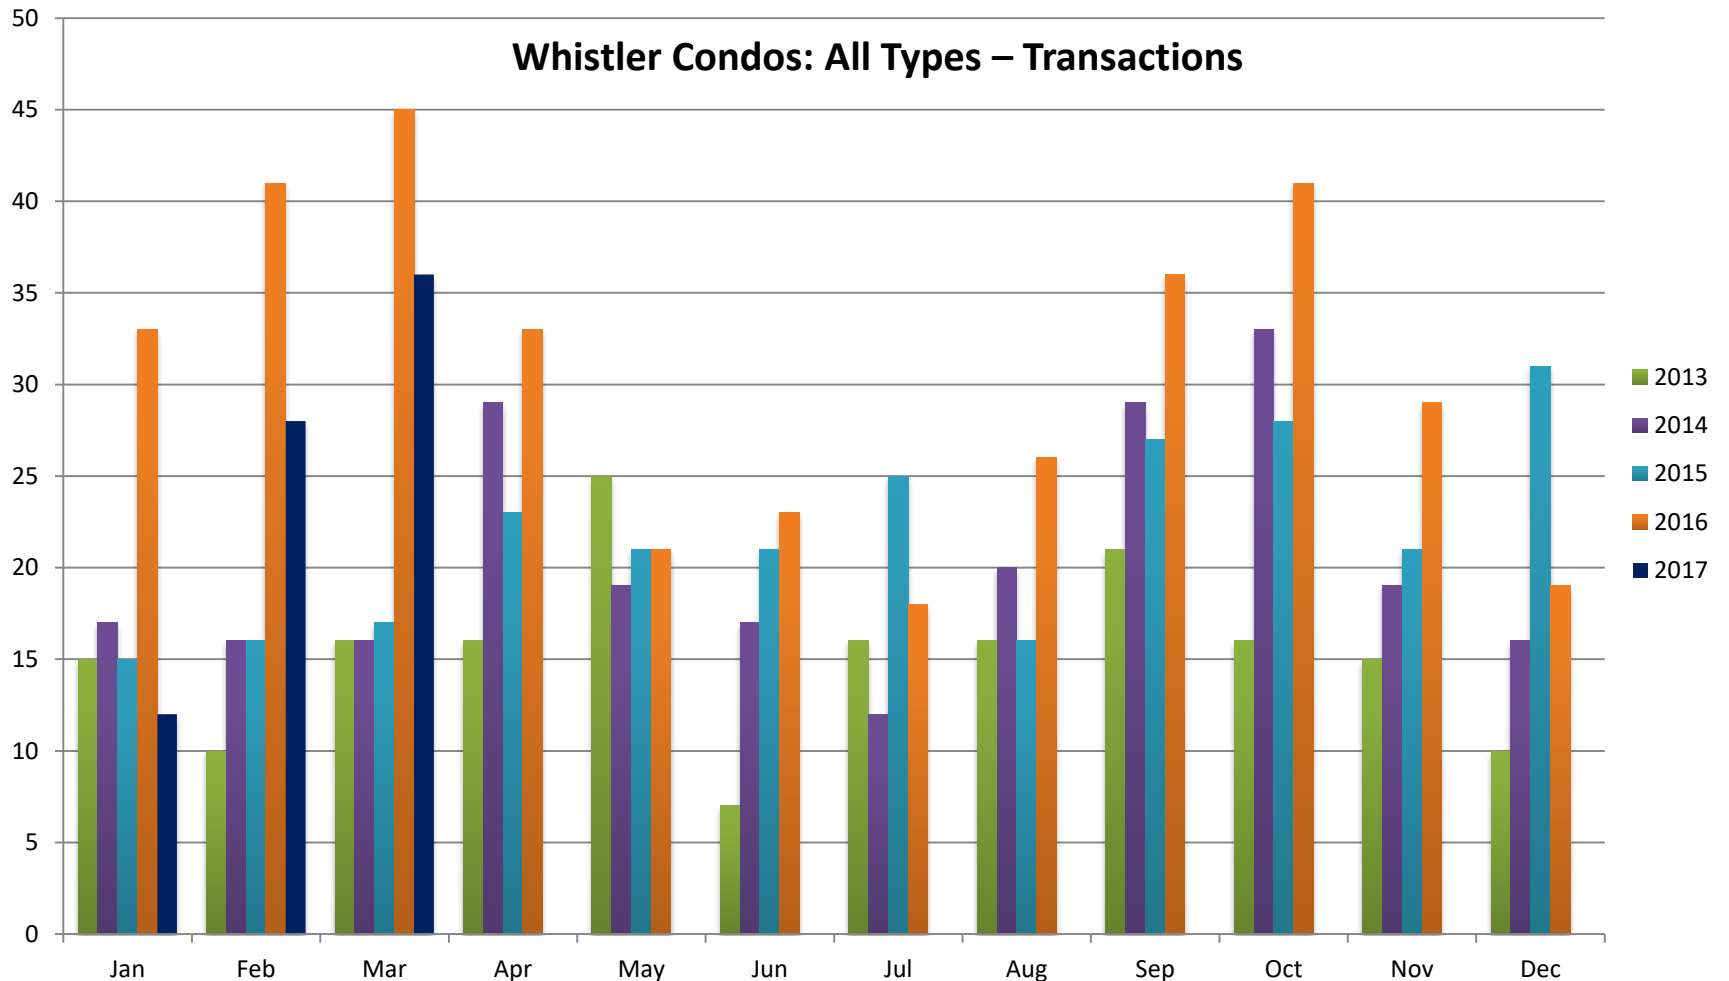

RE/MAX

Sea to Sky Real Estate Whistler
Independently Owned and Operated

Whistler Condos: All Types – Transactions