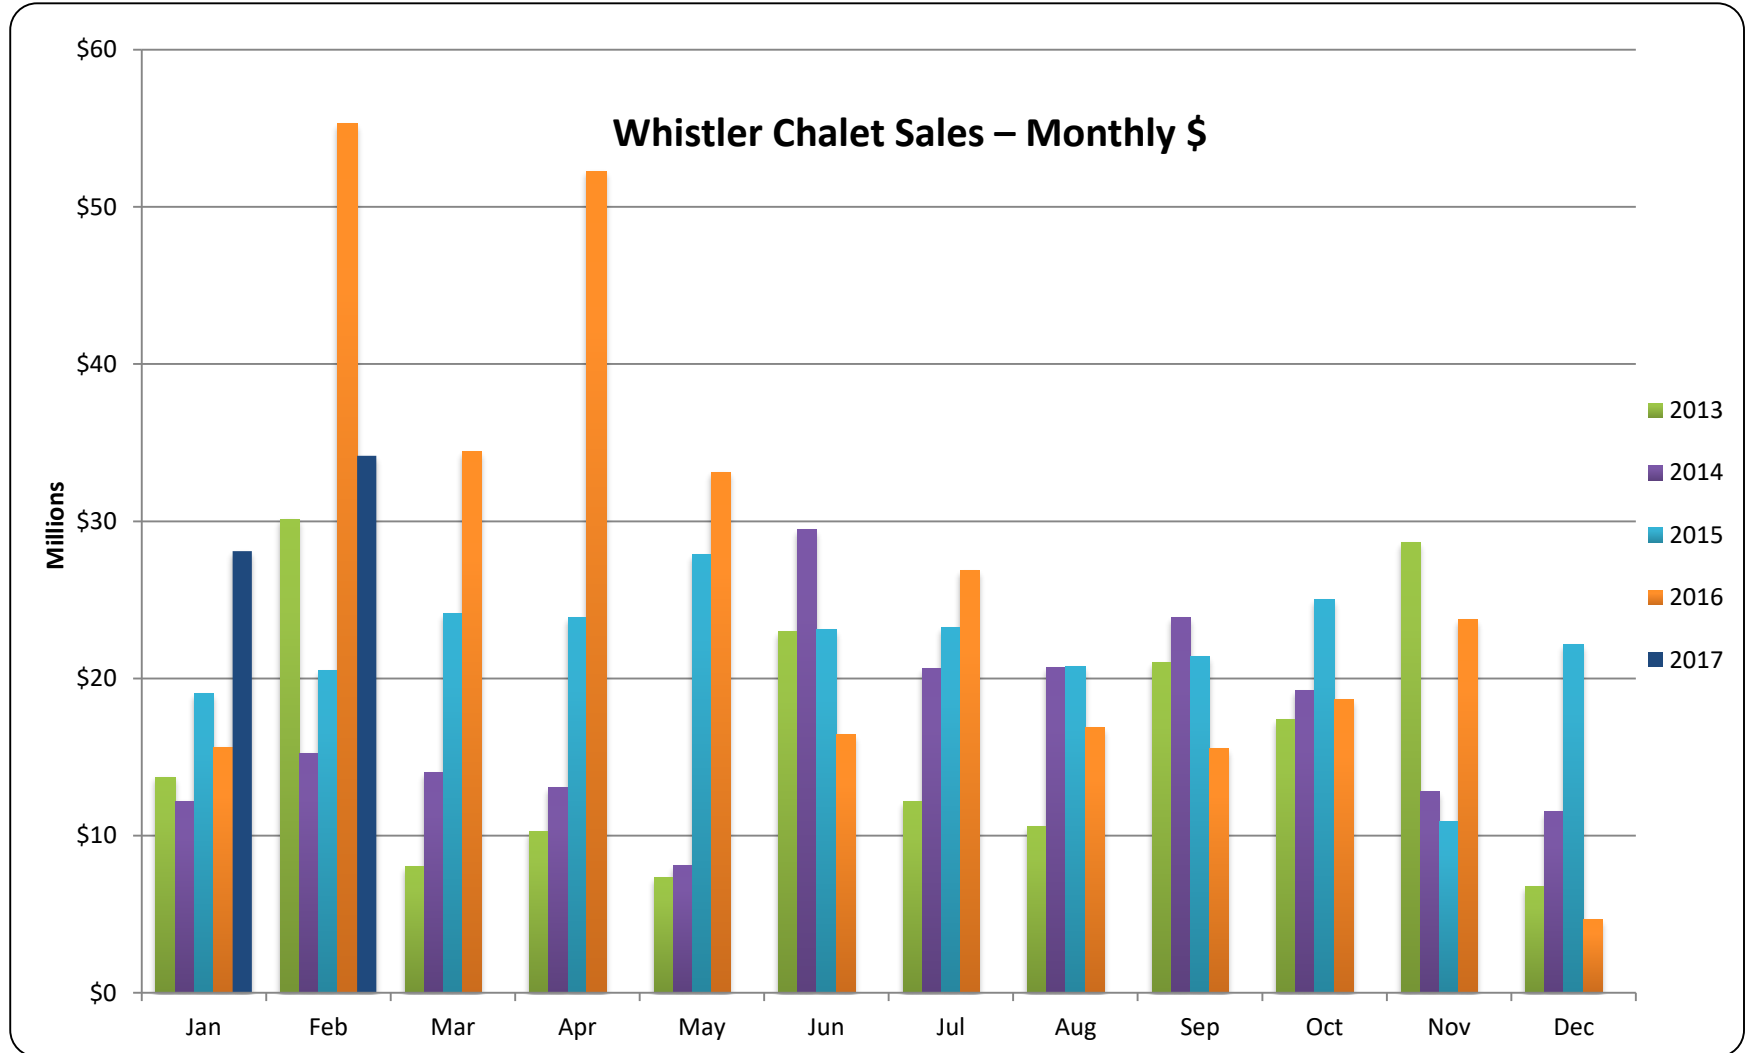

RE/MAX

Sea to Sky Real Estate Whistler
Independently Owned and Operated