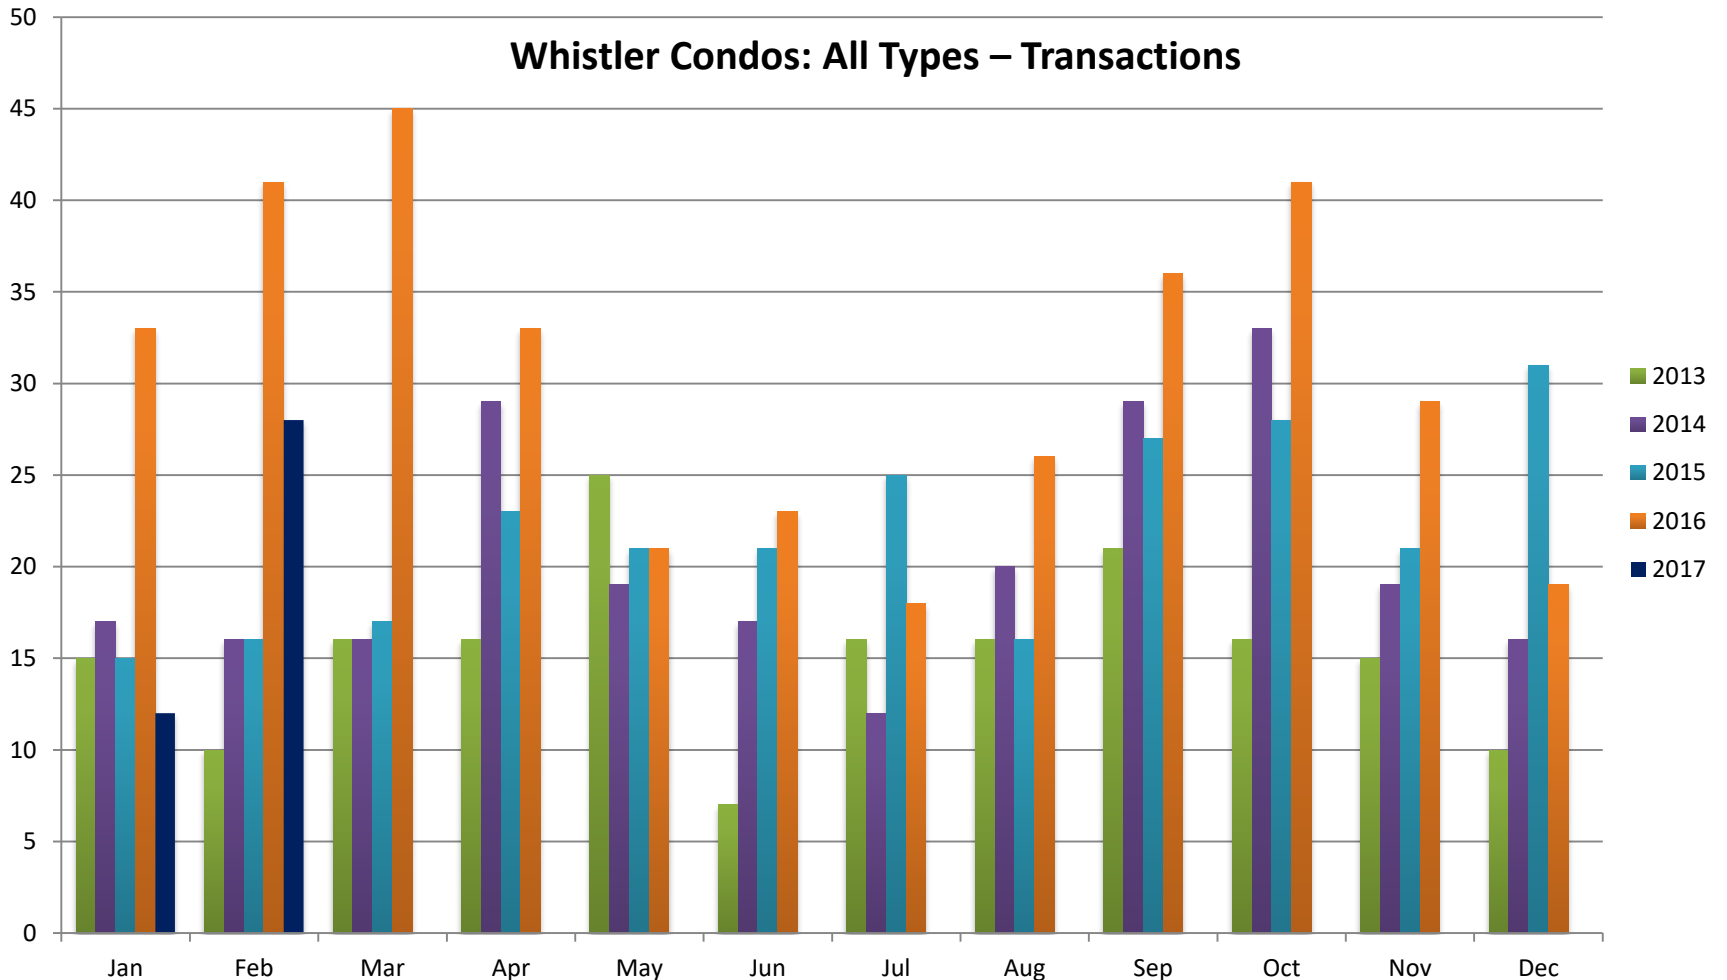

All sales information is derived from the Whistler Listing Service and is believed correct. E&OE

February 2017

RE/MAX

Sea to Sky Real Estate Whistler
Independently Owned and Operated

Whistler Condos: All Types – Transactions