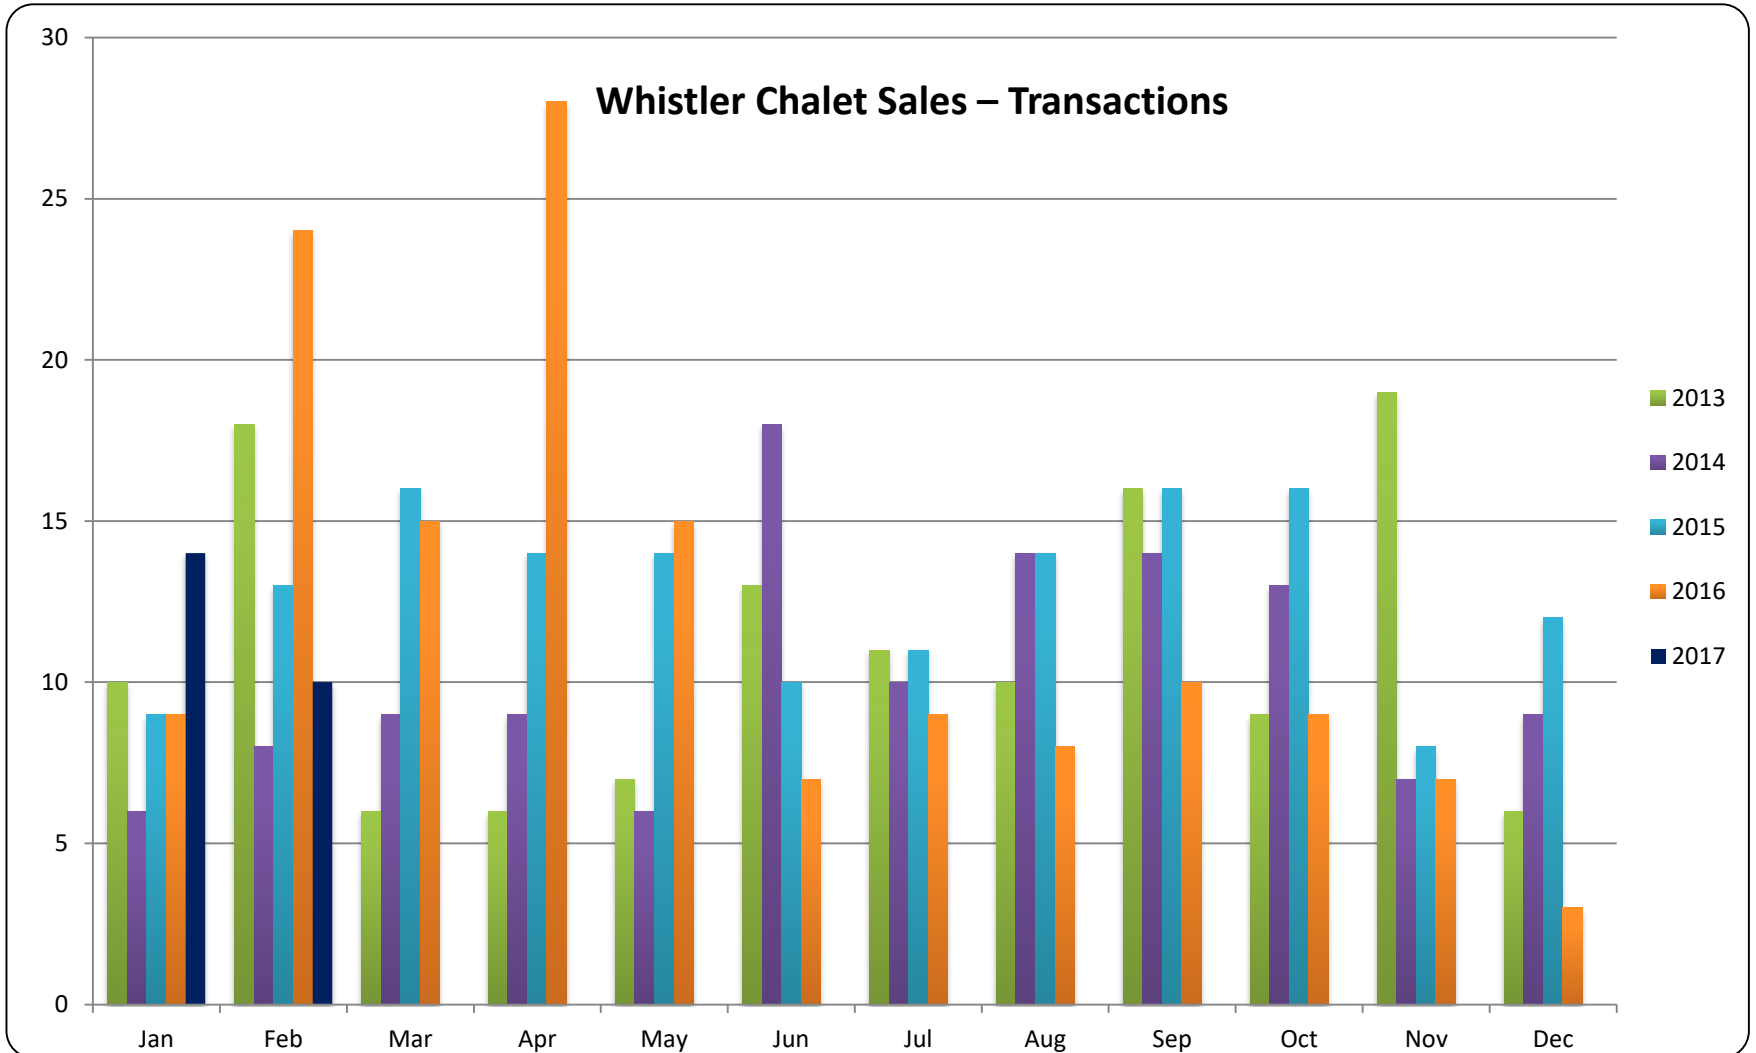

RE/MAX

Sea to Sky Real Estate Whistler

Independently Owned and Operated