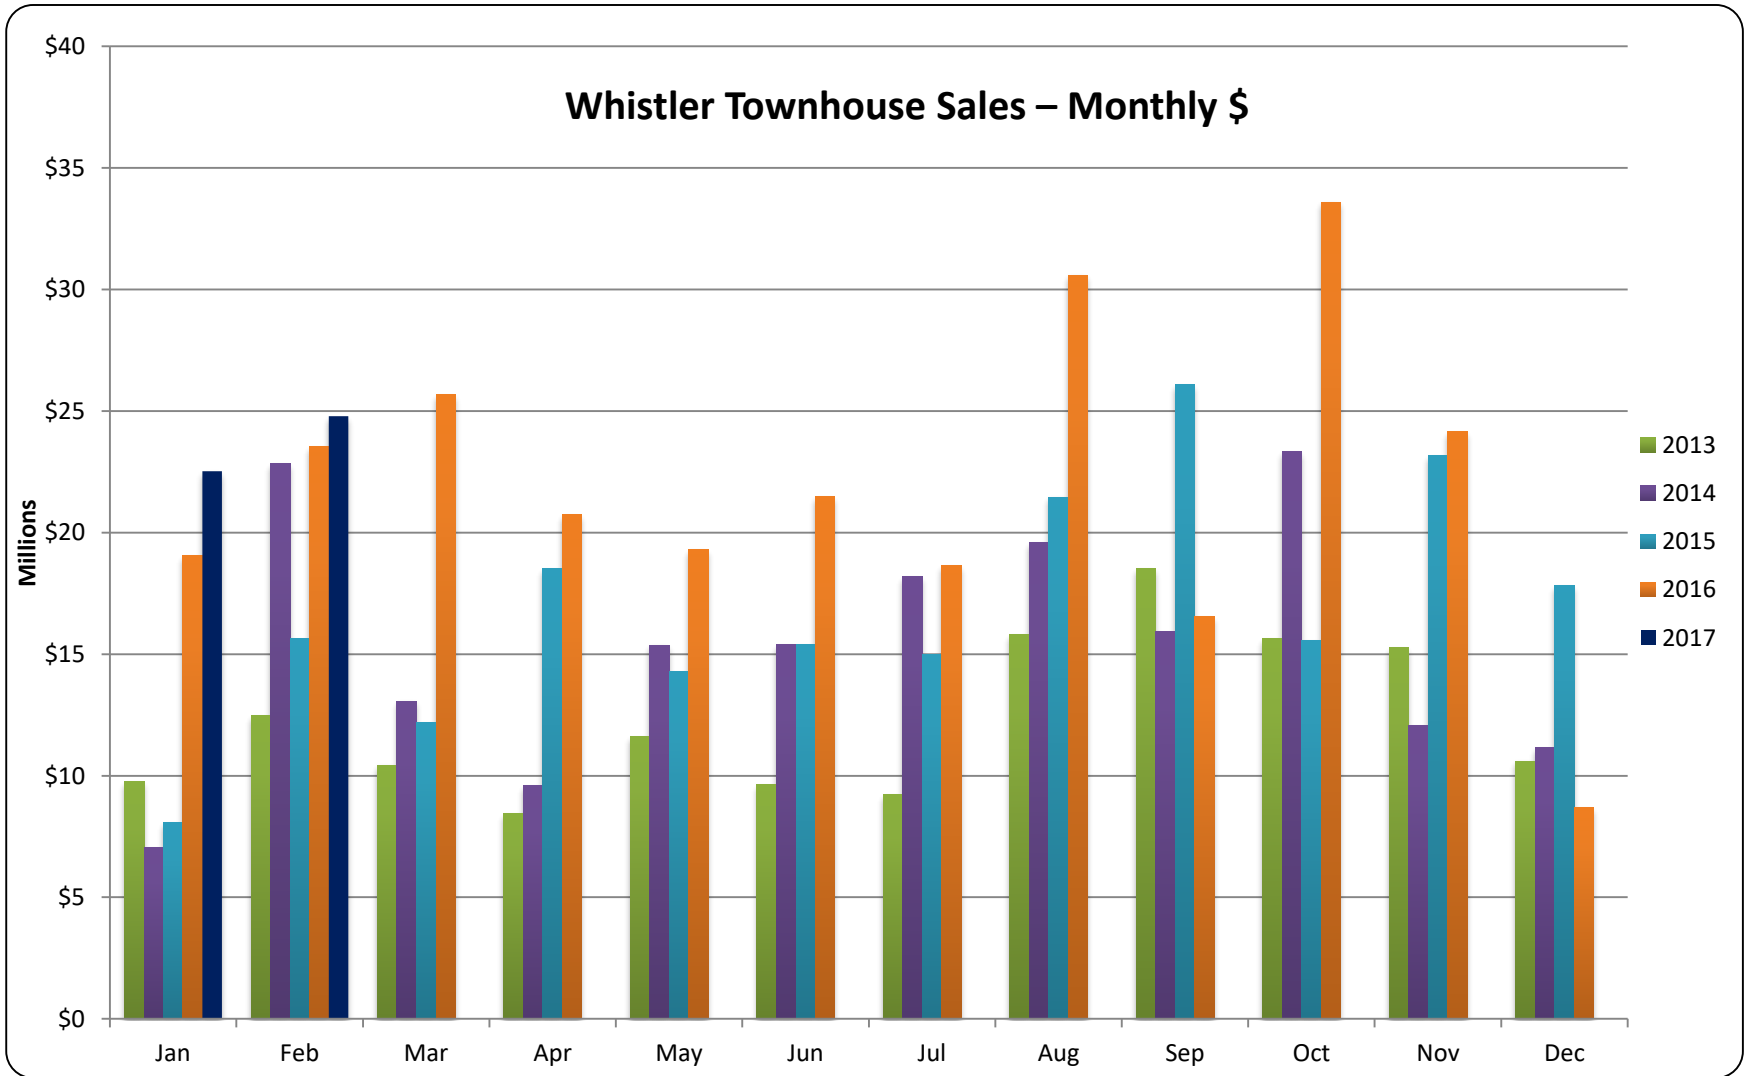

RE/MAX

Sea to Sky Real Estate Whistler
Independently Owned and Operated

RE/MAX

Sea to Sky Real Estate Whistler
Independently Owned and Operated

Whistler Shared Owner Sales – Transactions

RE/MAX

Sea to Sky Real Estate Whistler
Independently Owned and Operated