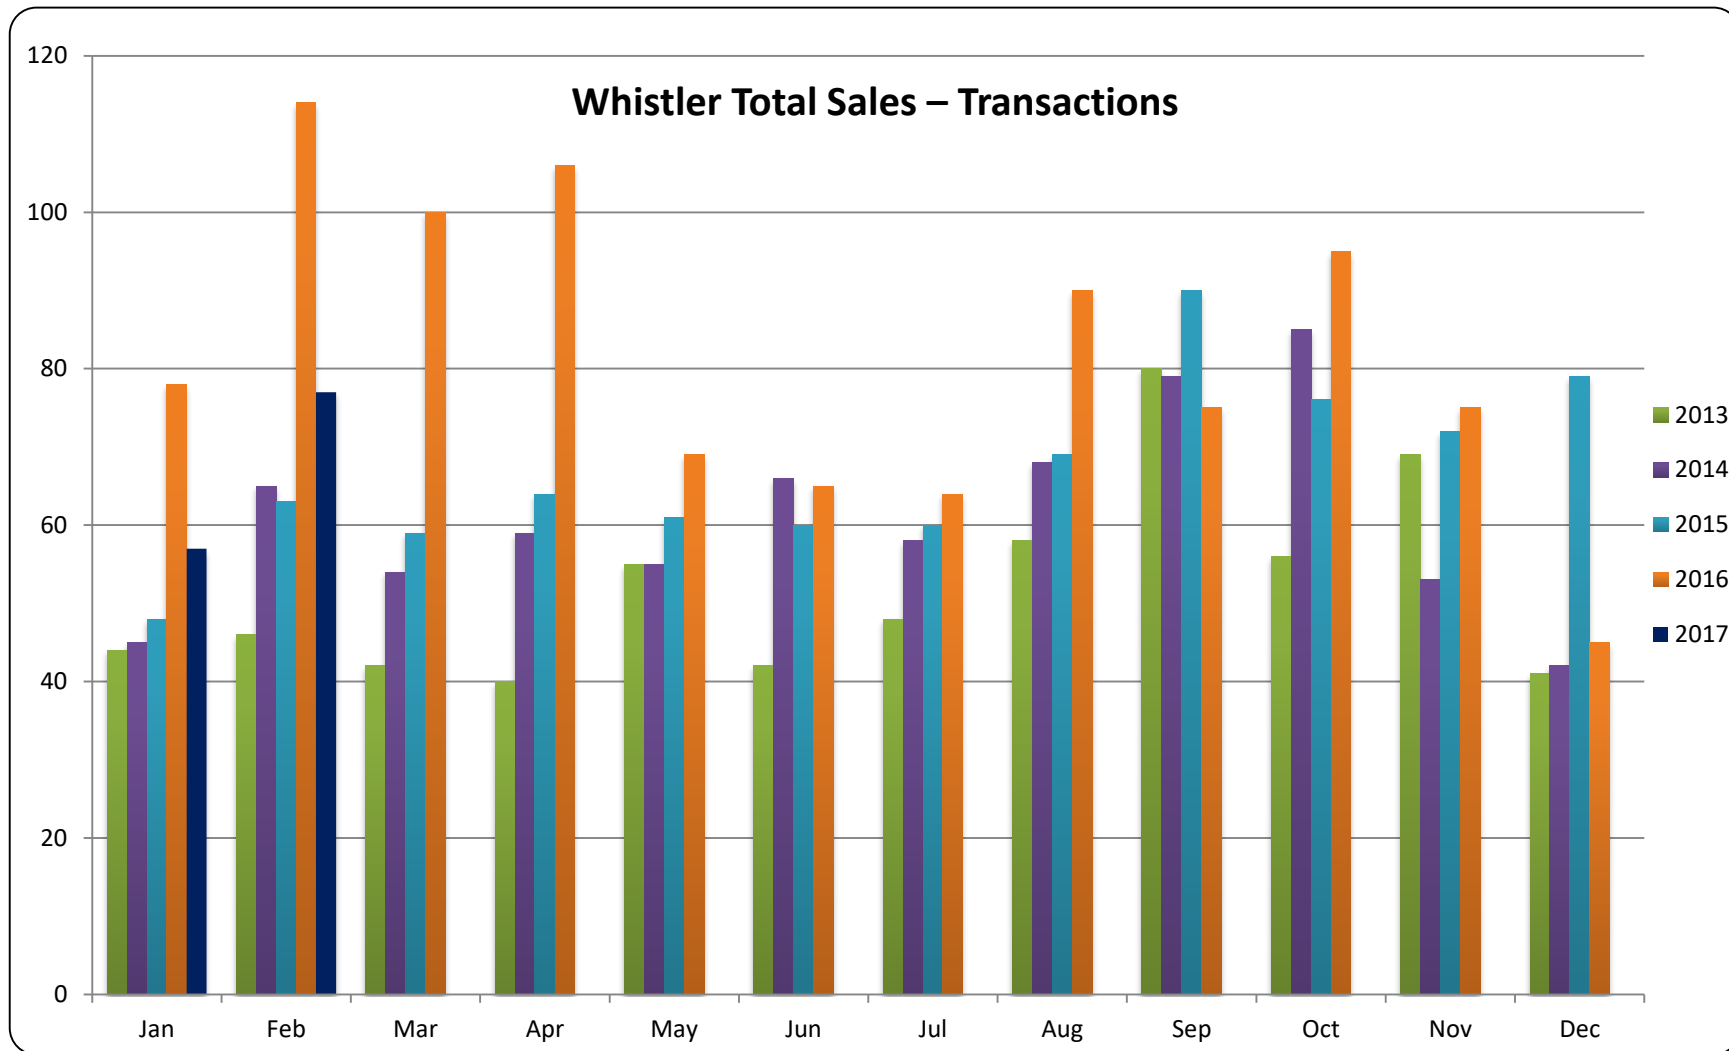

February 2017

RE/MAX

Sea to Sky Real Estate Whistler

Independently Owned and Operated

RE/MAX

Sea to Sky Real Estate Whistler
Independently Owned and Operated

Average Sale Price by Quarter

Please note this chart does not indicate property value trends, only the average price of properties that actually sold for that quarter.