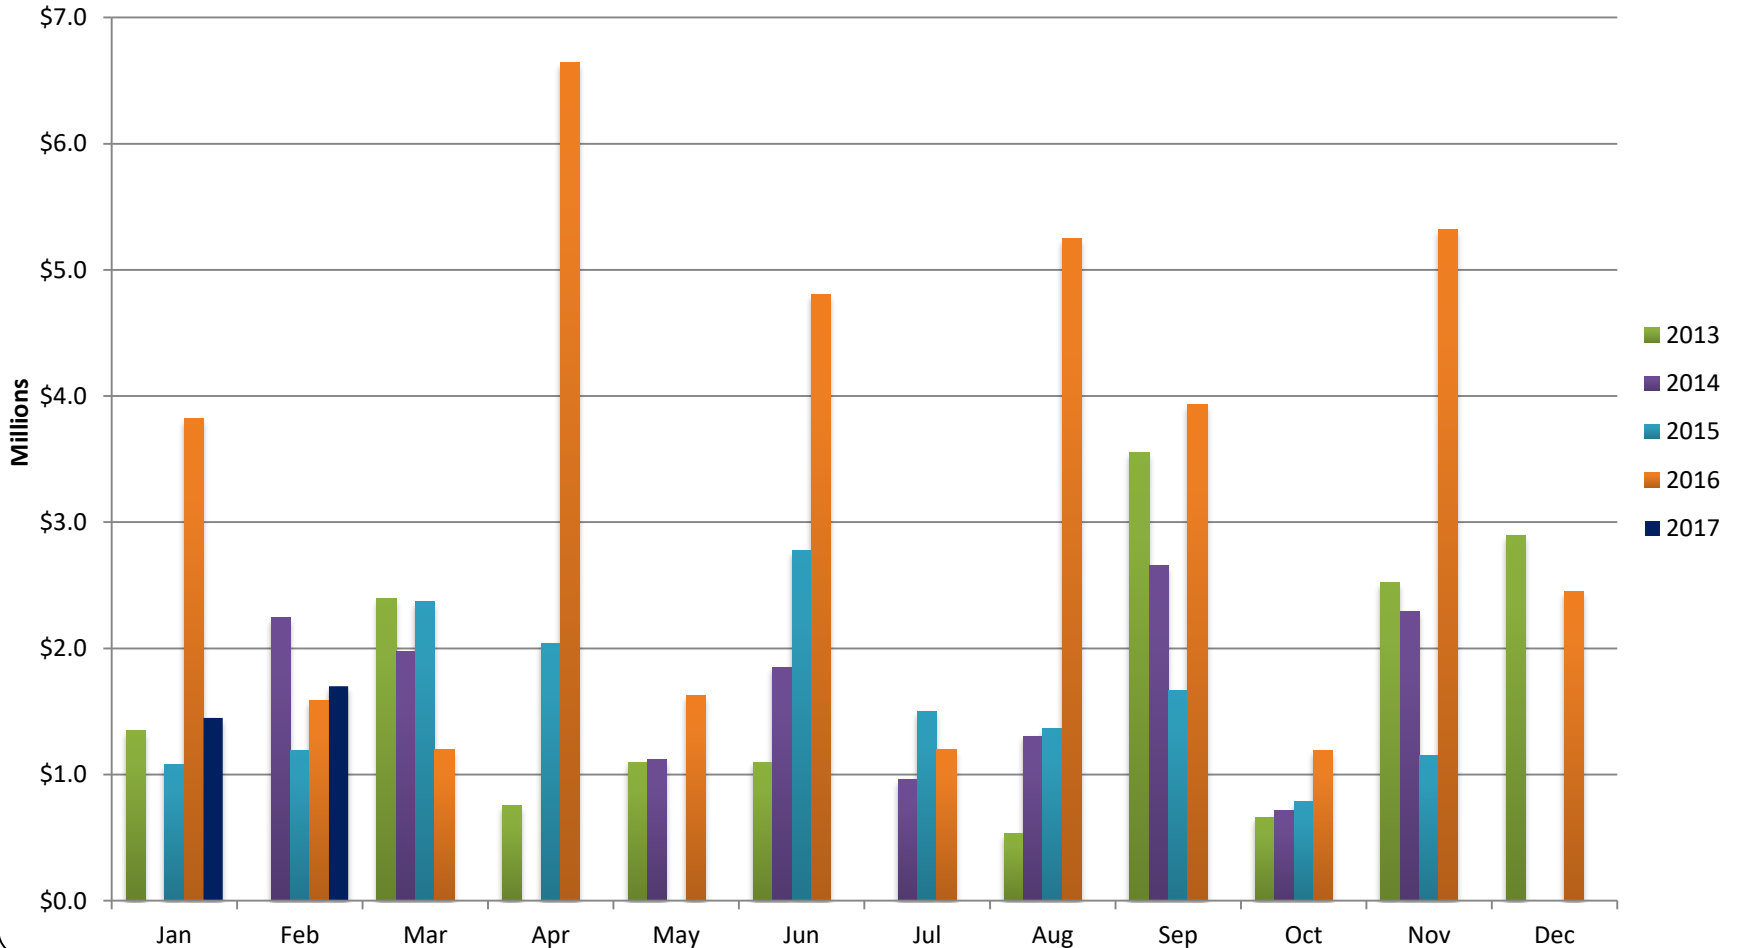

RE/MAX

Sea to Sky Real Estate Whistler
Independently Owned and Operated

Whistler Duplex Sales – Monthly $

All sales information is derived from the Whistler Listing Service and is believed correct. E&OE

February 2017