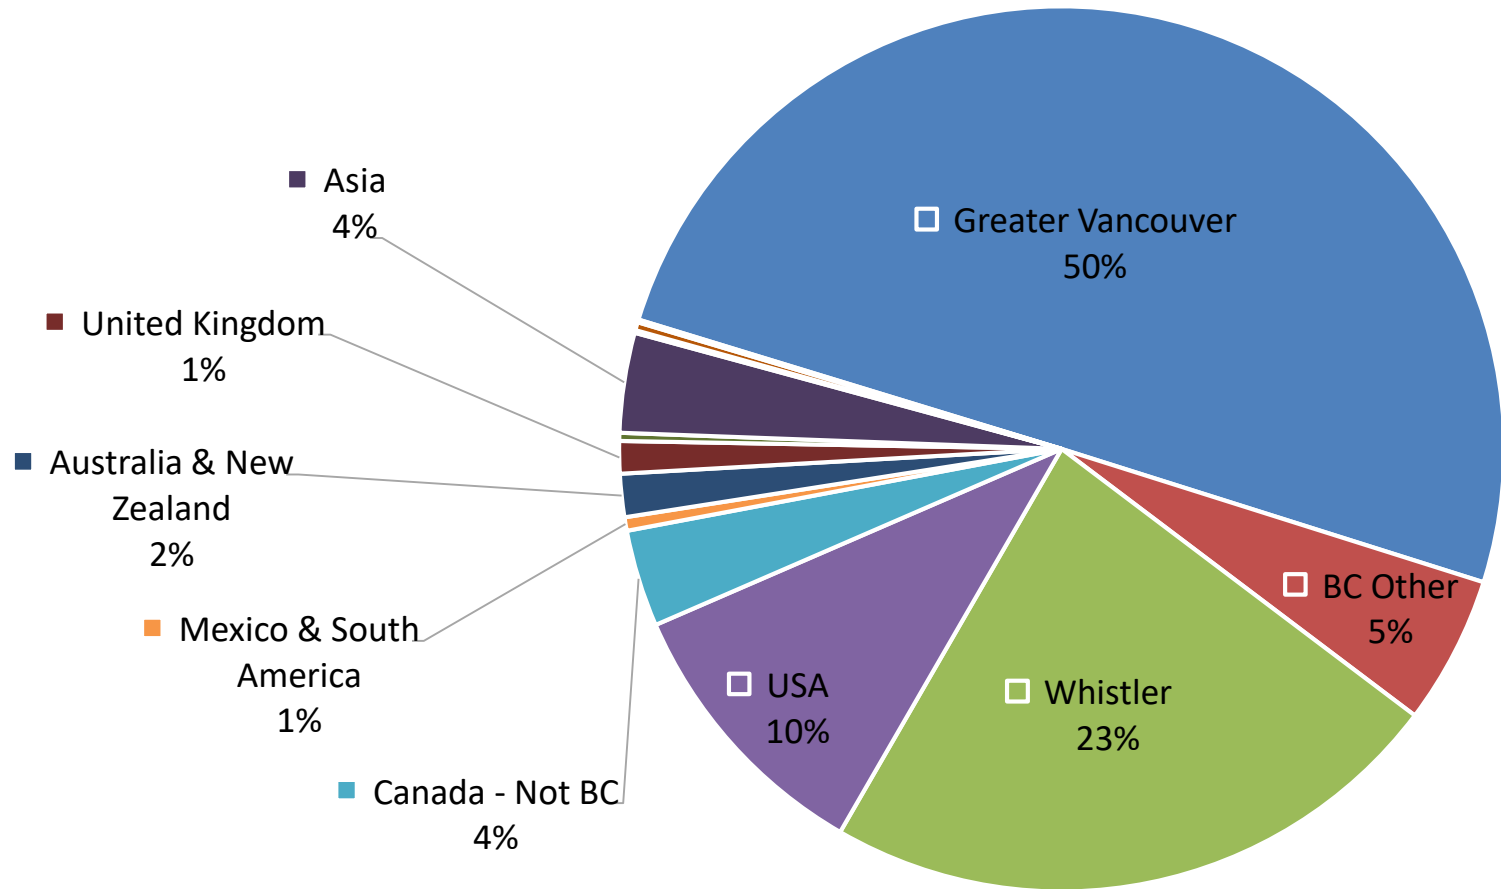

Independently Owned and Operated

Buyer's Origin for 2016

RE/MAX

Sea to Sky Real Estate Whistler

Independently Owned and Operated

Luxury Buyers Origin 2016