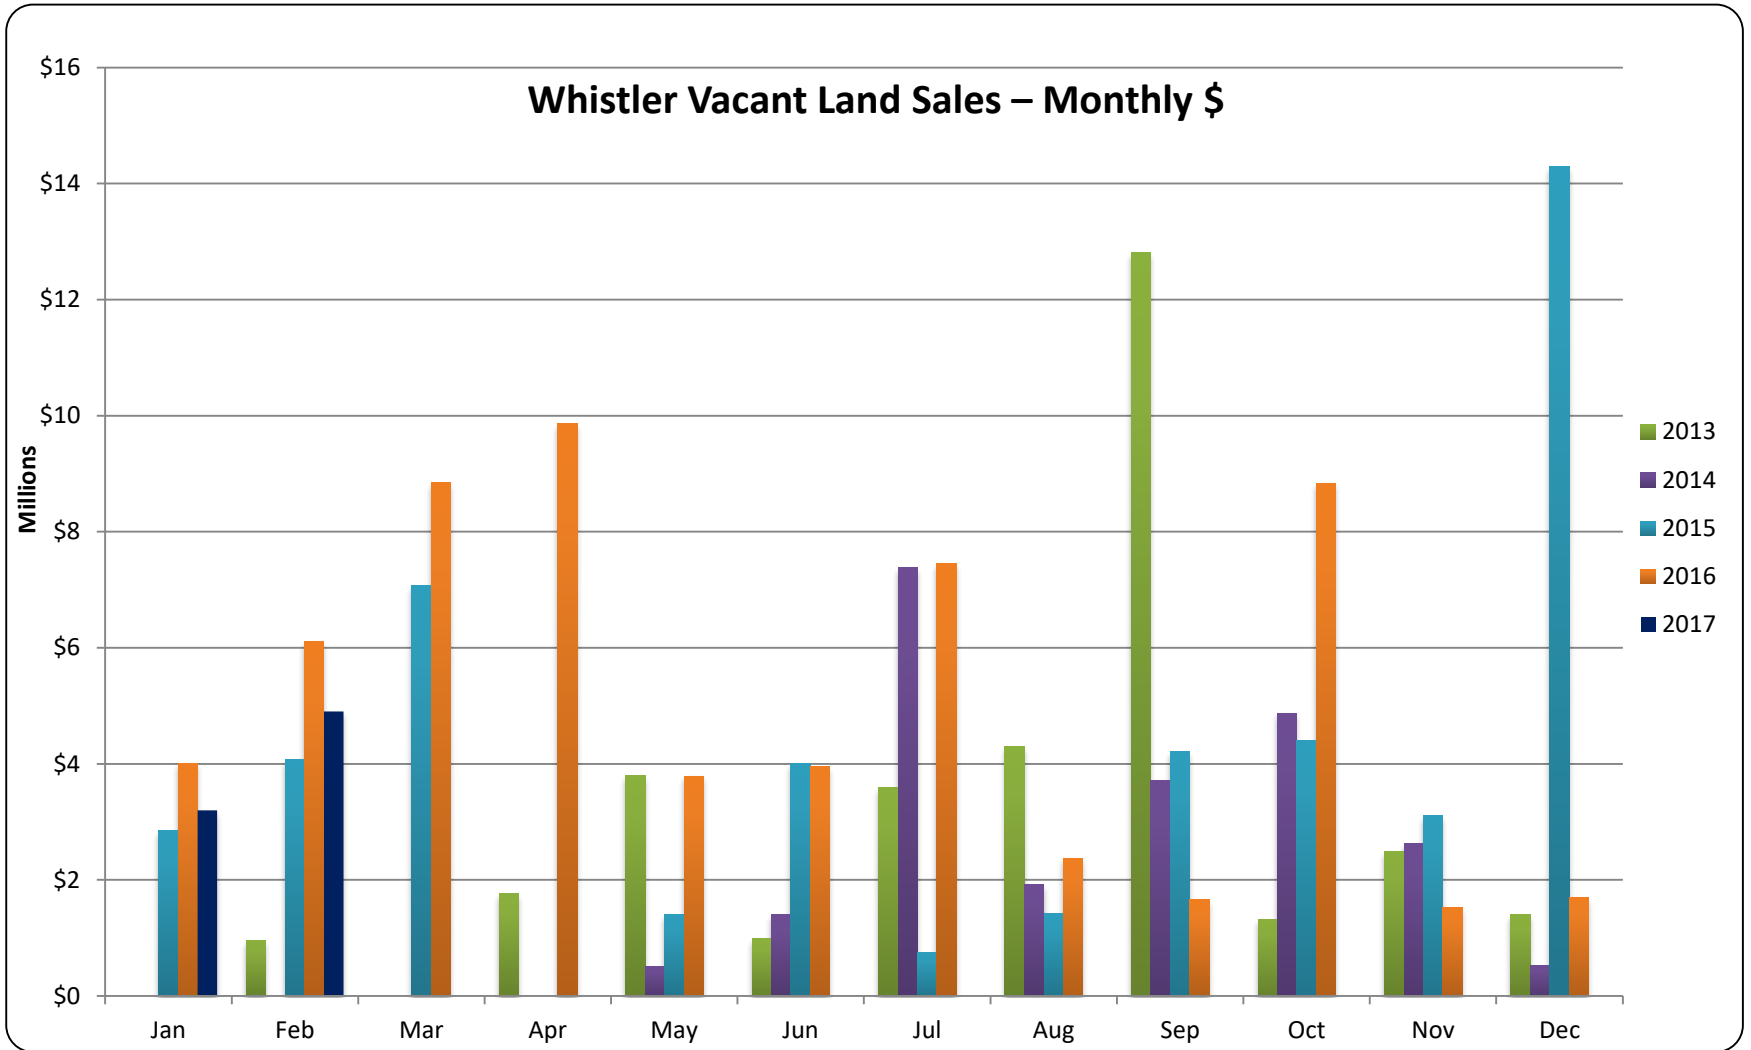

February 2017

RE/MAX

Sea to Sky Real Estate Whistler

Independently Owned and Operated

All sales information is derived from the Whistler Listing Service and is believed correct. E&OE

February 2017

RE/MAX

Sea to Sky Real Estate Whistler