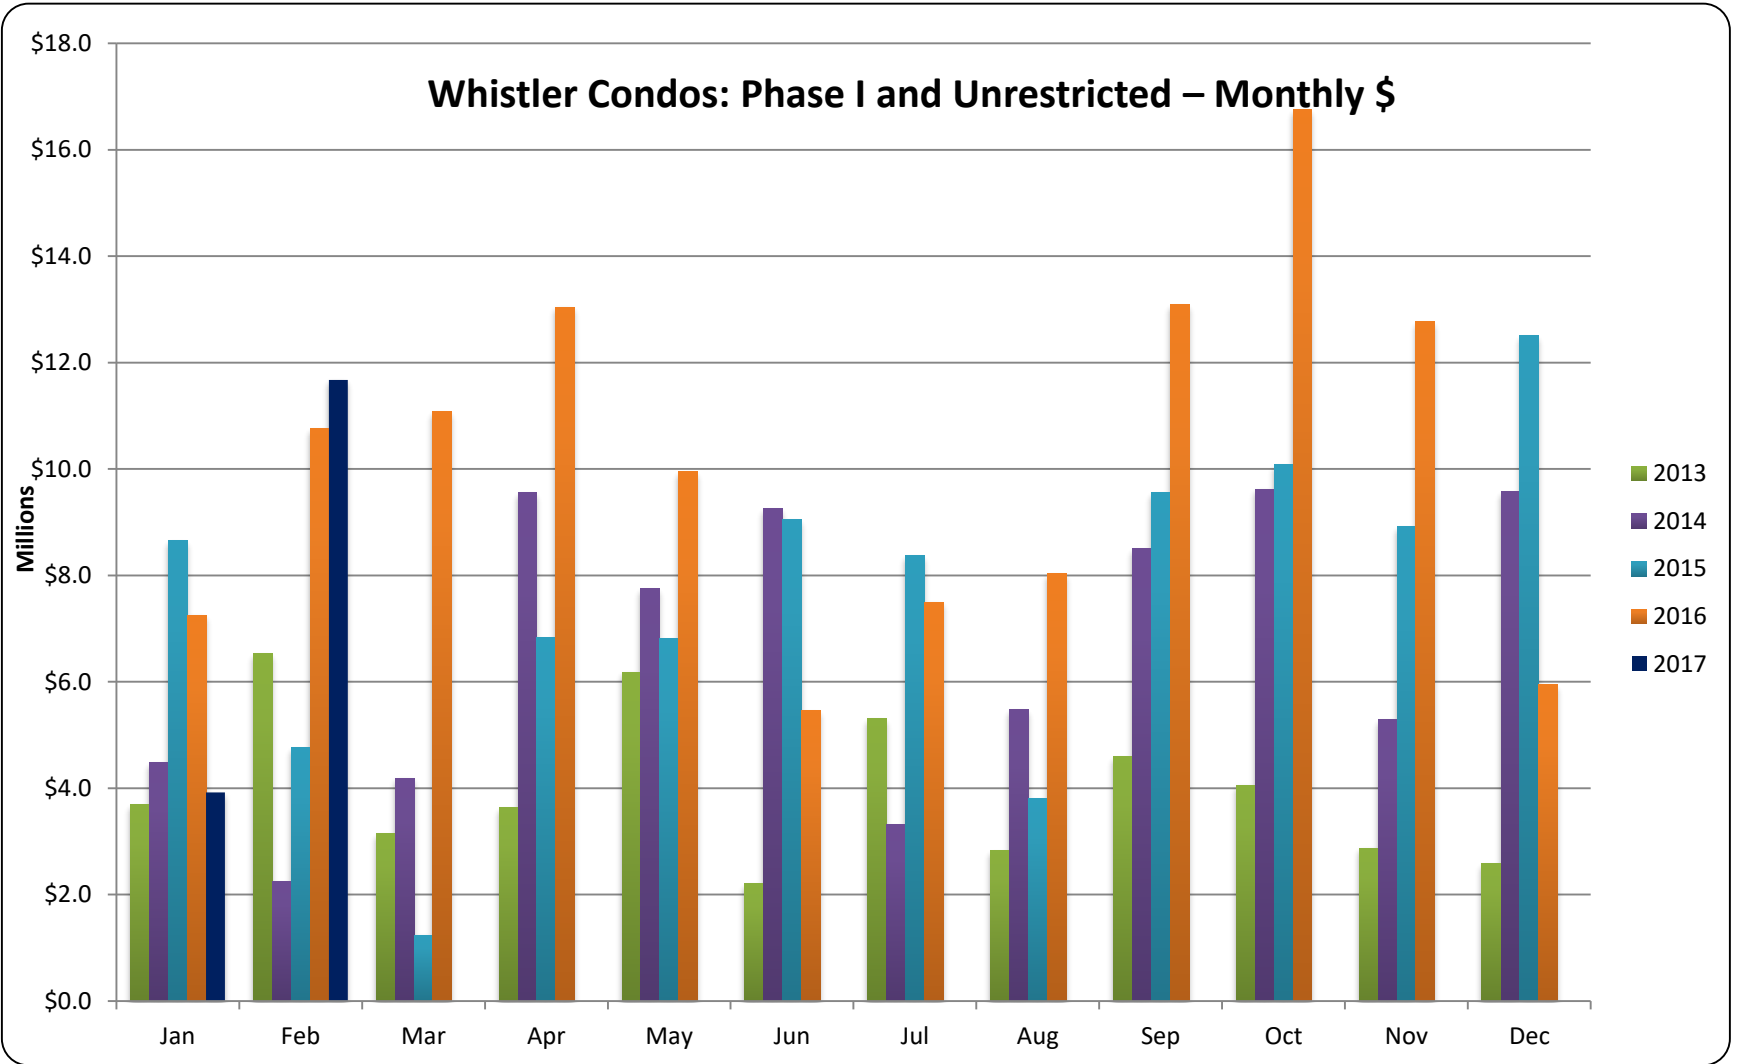

RE/MAX

Sea to Sky Real Estate Whistler
Independently Owned and Operated