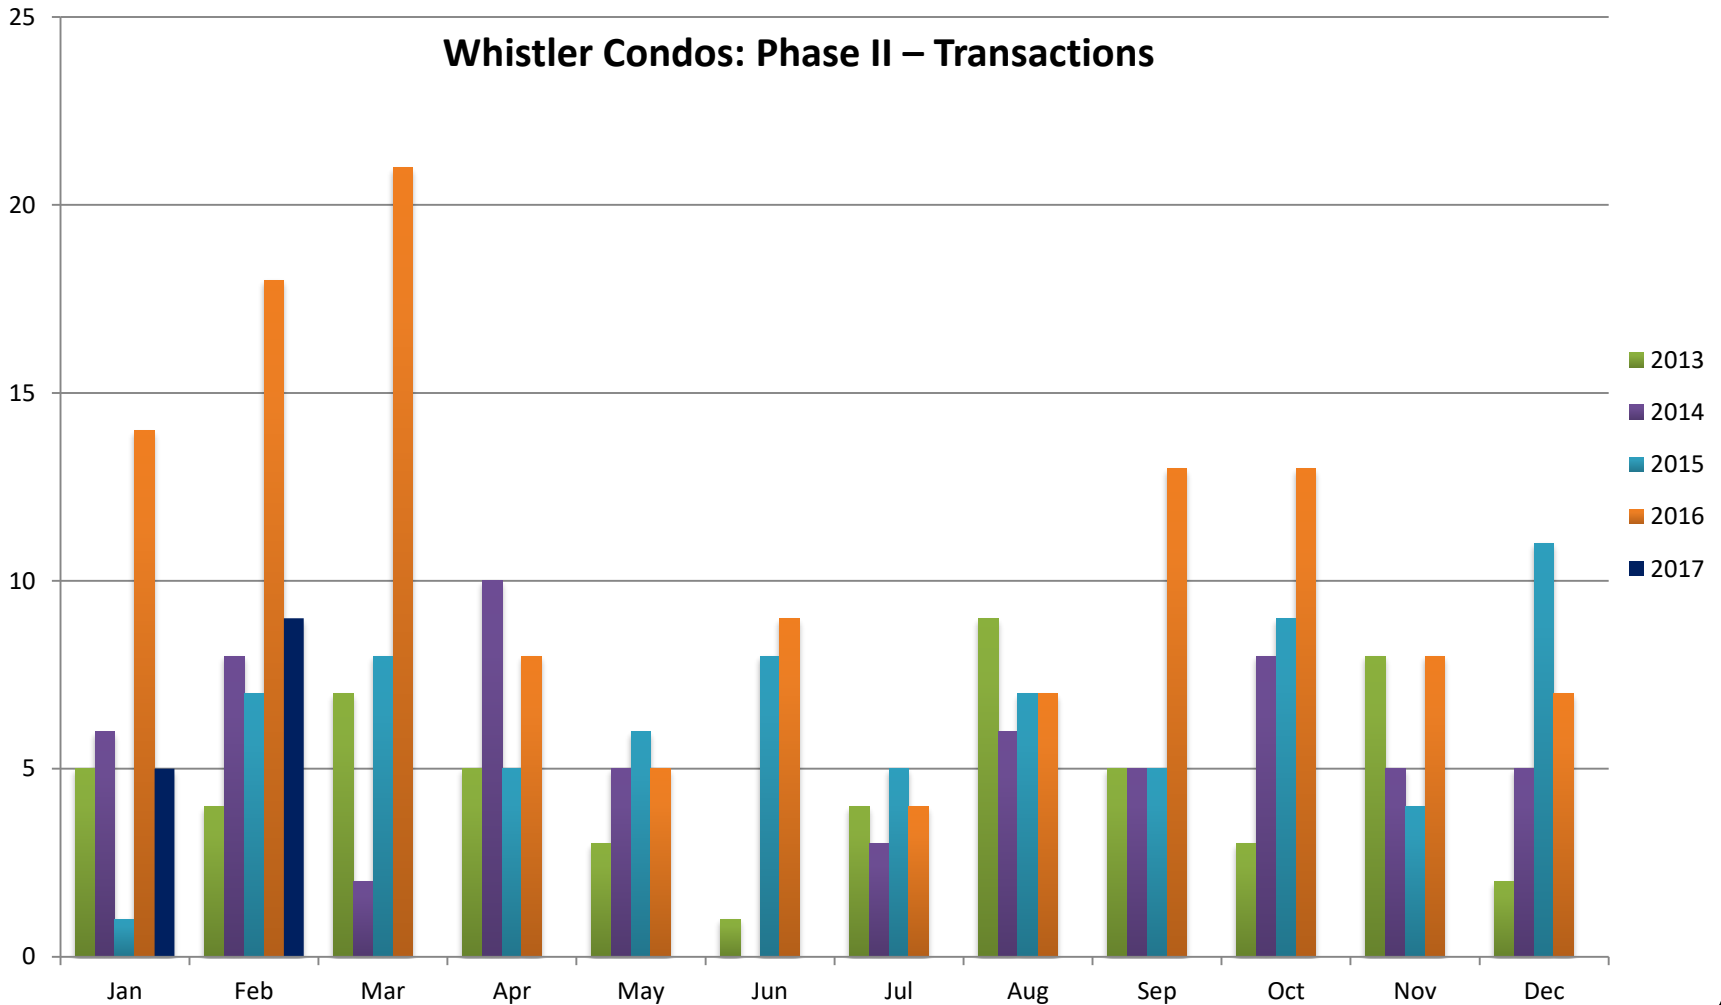

February 2017

RE/MAX

Sea to Sky Real Estate Whistler
Independently Owned and Operated

RE/MAX

Sea to Sky Real Estate Whistler
Independently Owned and Operated

Whistler Condos: Phase II – Transactions

RE/MAX

Sea to Sky Real Estate Whistler
Independently Owned and Operated