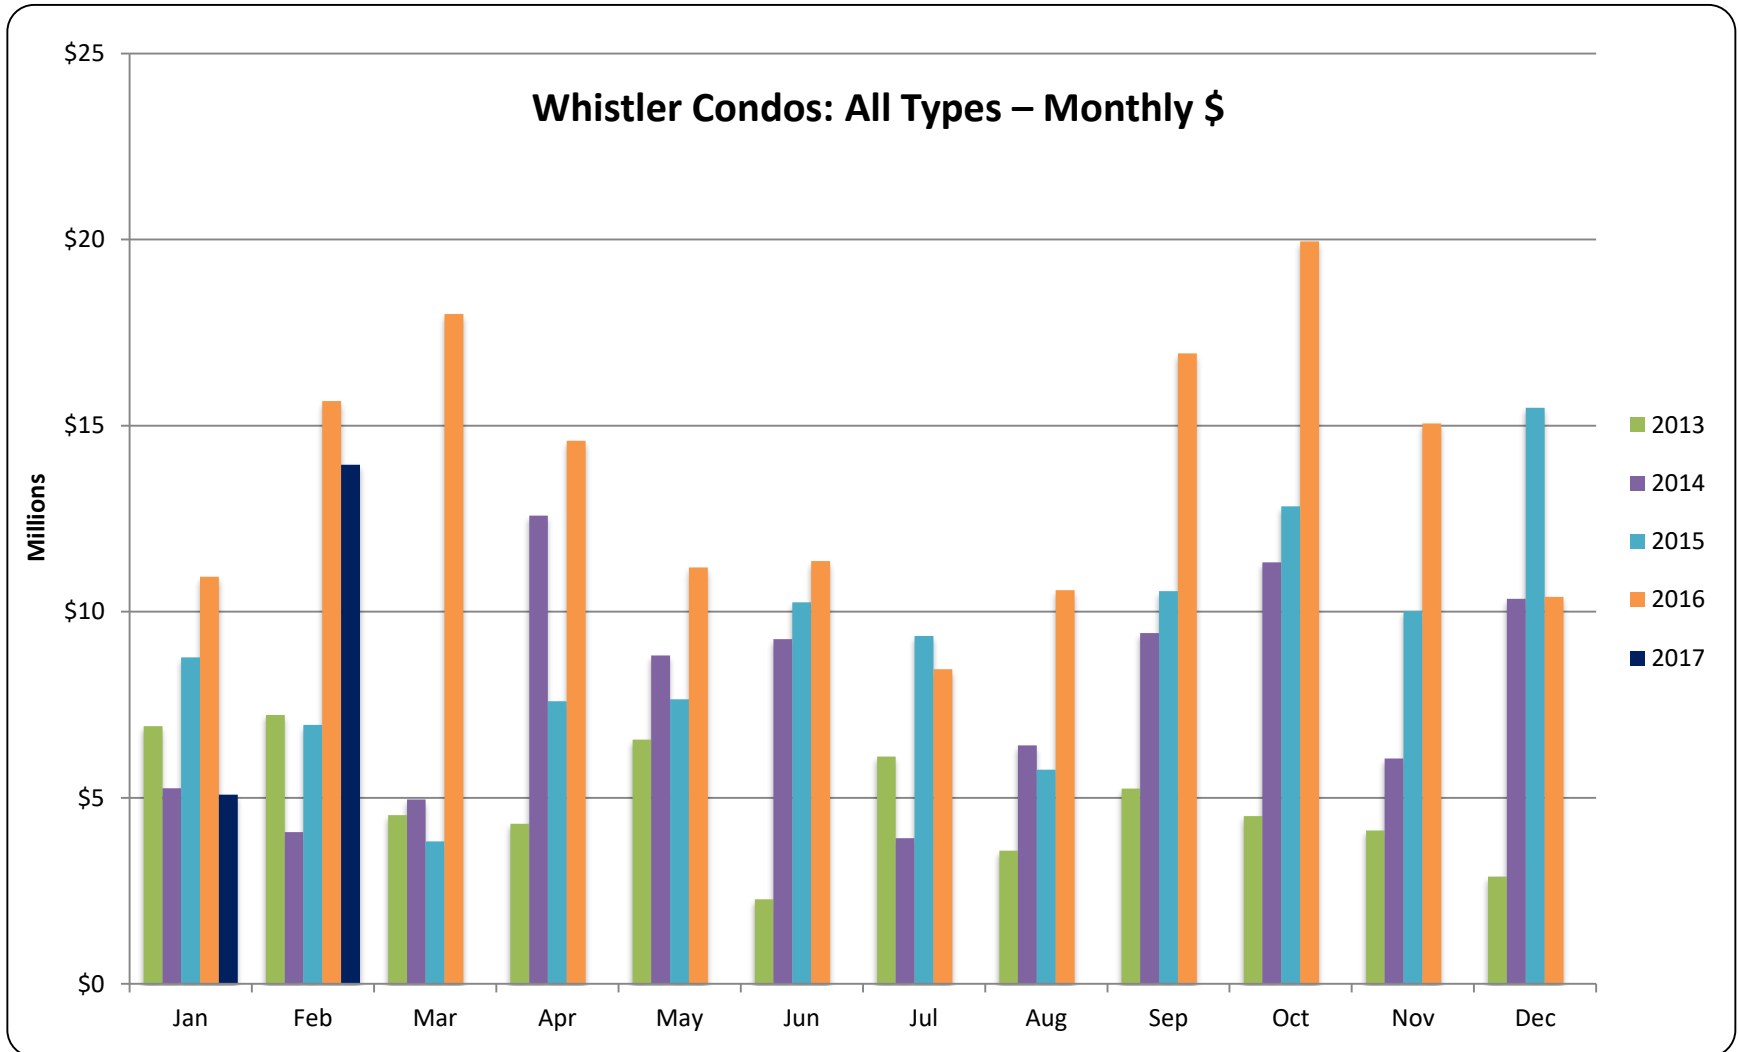

All sales information is derived from the Whistler Listing Service and is believed correct. E&OE

February 2017

RE/MAX

Sea to Sky Real Estate Whistler
Independently Owned and Operated

Whistler Condos: All Types – Transactions