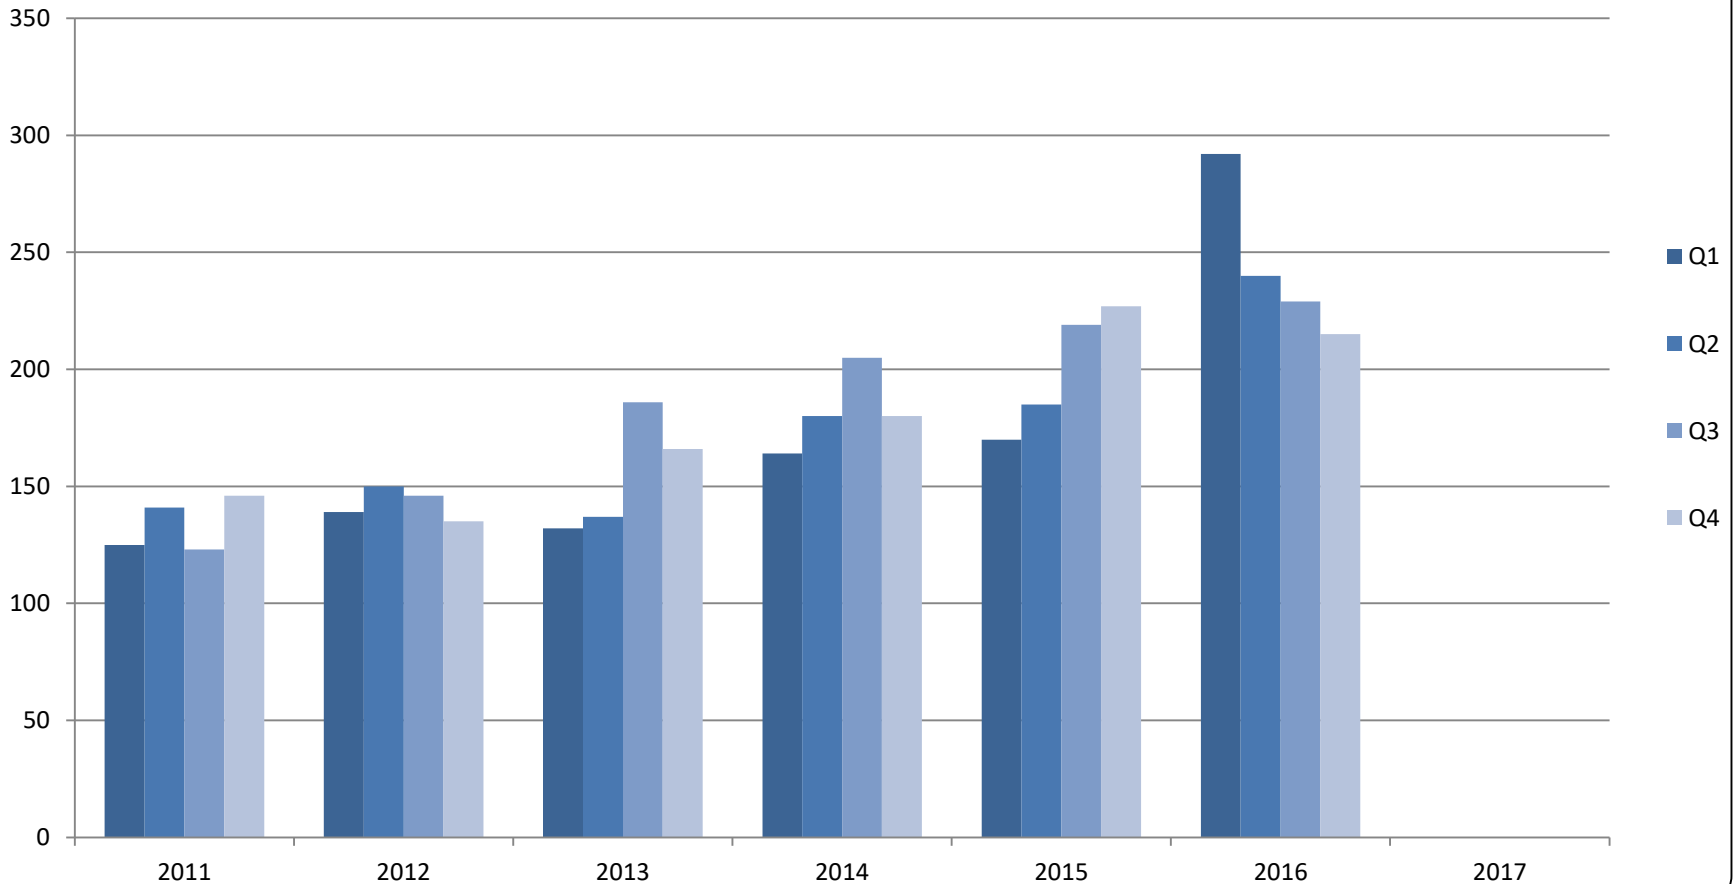

RE/MAX

Sea to Sky Real Estate Whistler
Independently Owned and Operated

Sales - Units Quarterly