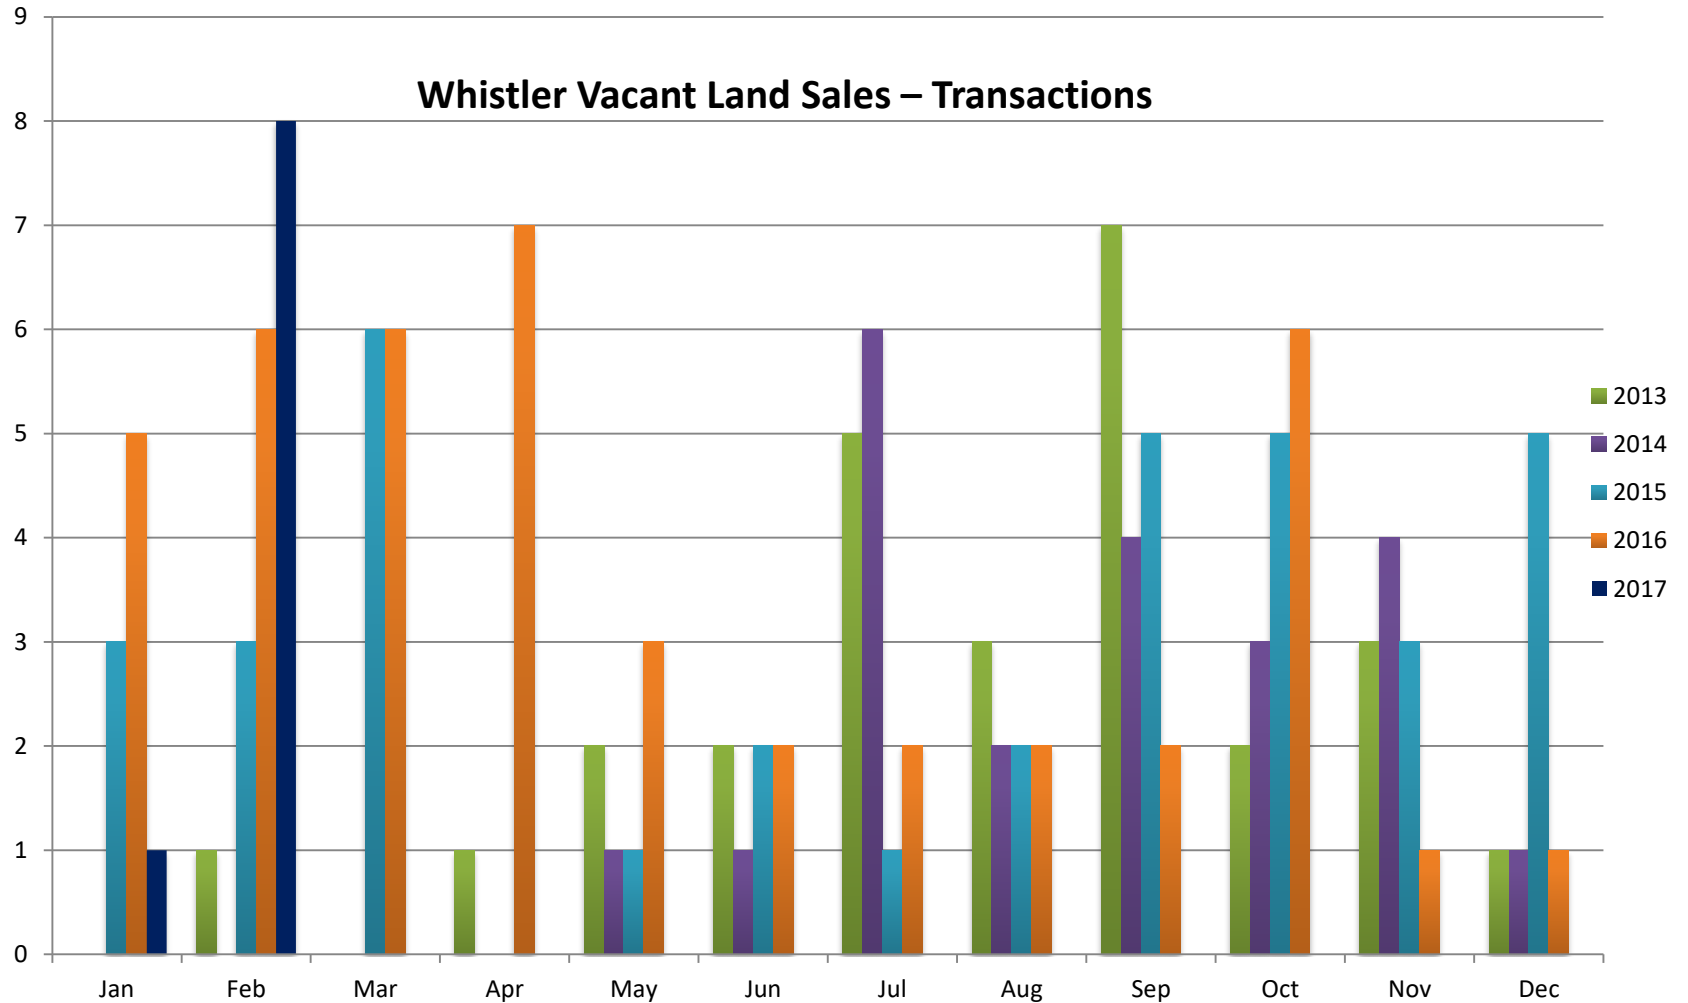

RE/MAX

Sea to Sky Real Estate Whistler

Independently Owned and Operated

Whistler Vacant Land Sales – Transactions