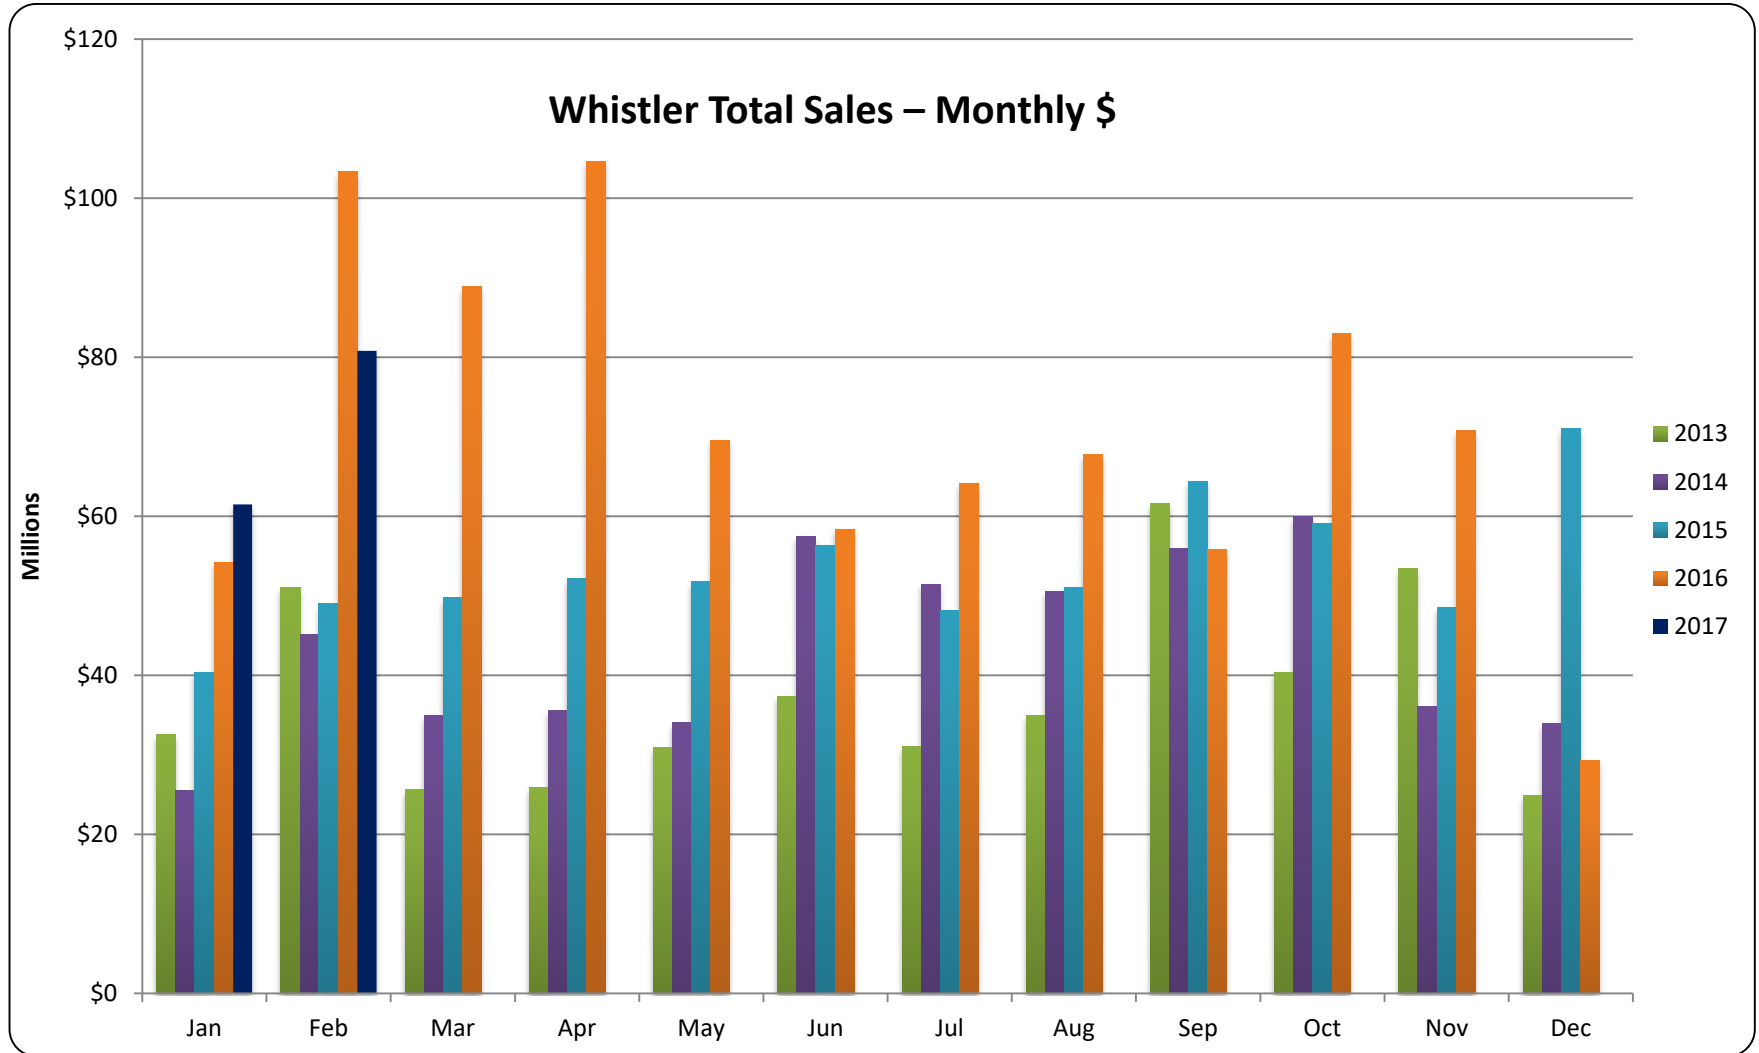

RE/MAX

Sea to Sky Real Estate Whistler
Independently Owned and Operated

All sales information is derived from the Whistler Listing Service and is believed correct. E&OE

February 2017