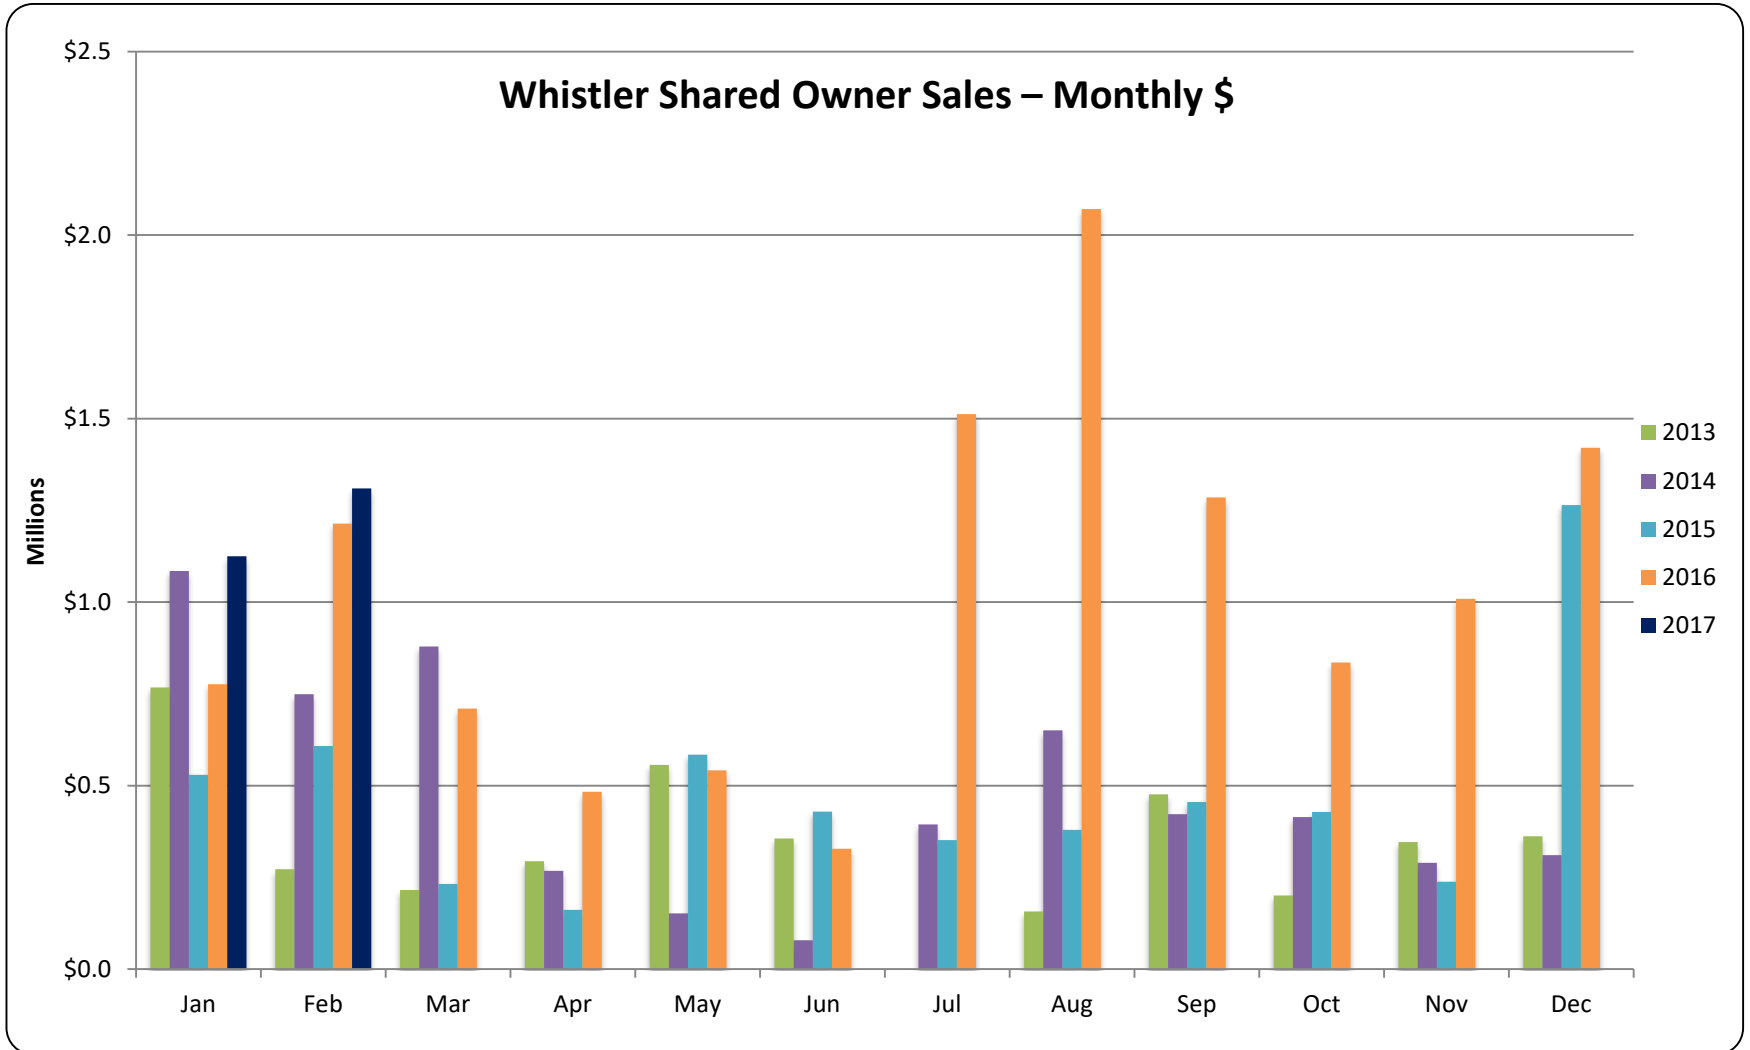

RE/MAX

Sea to Sky Real Estate Whistler
Independently Owned and Operated