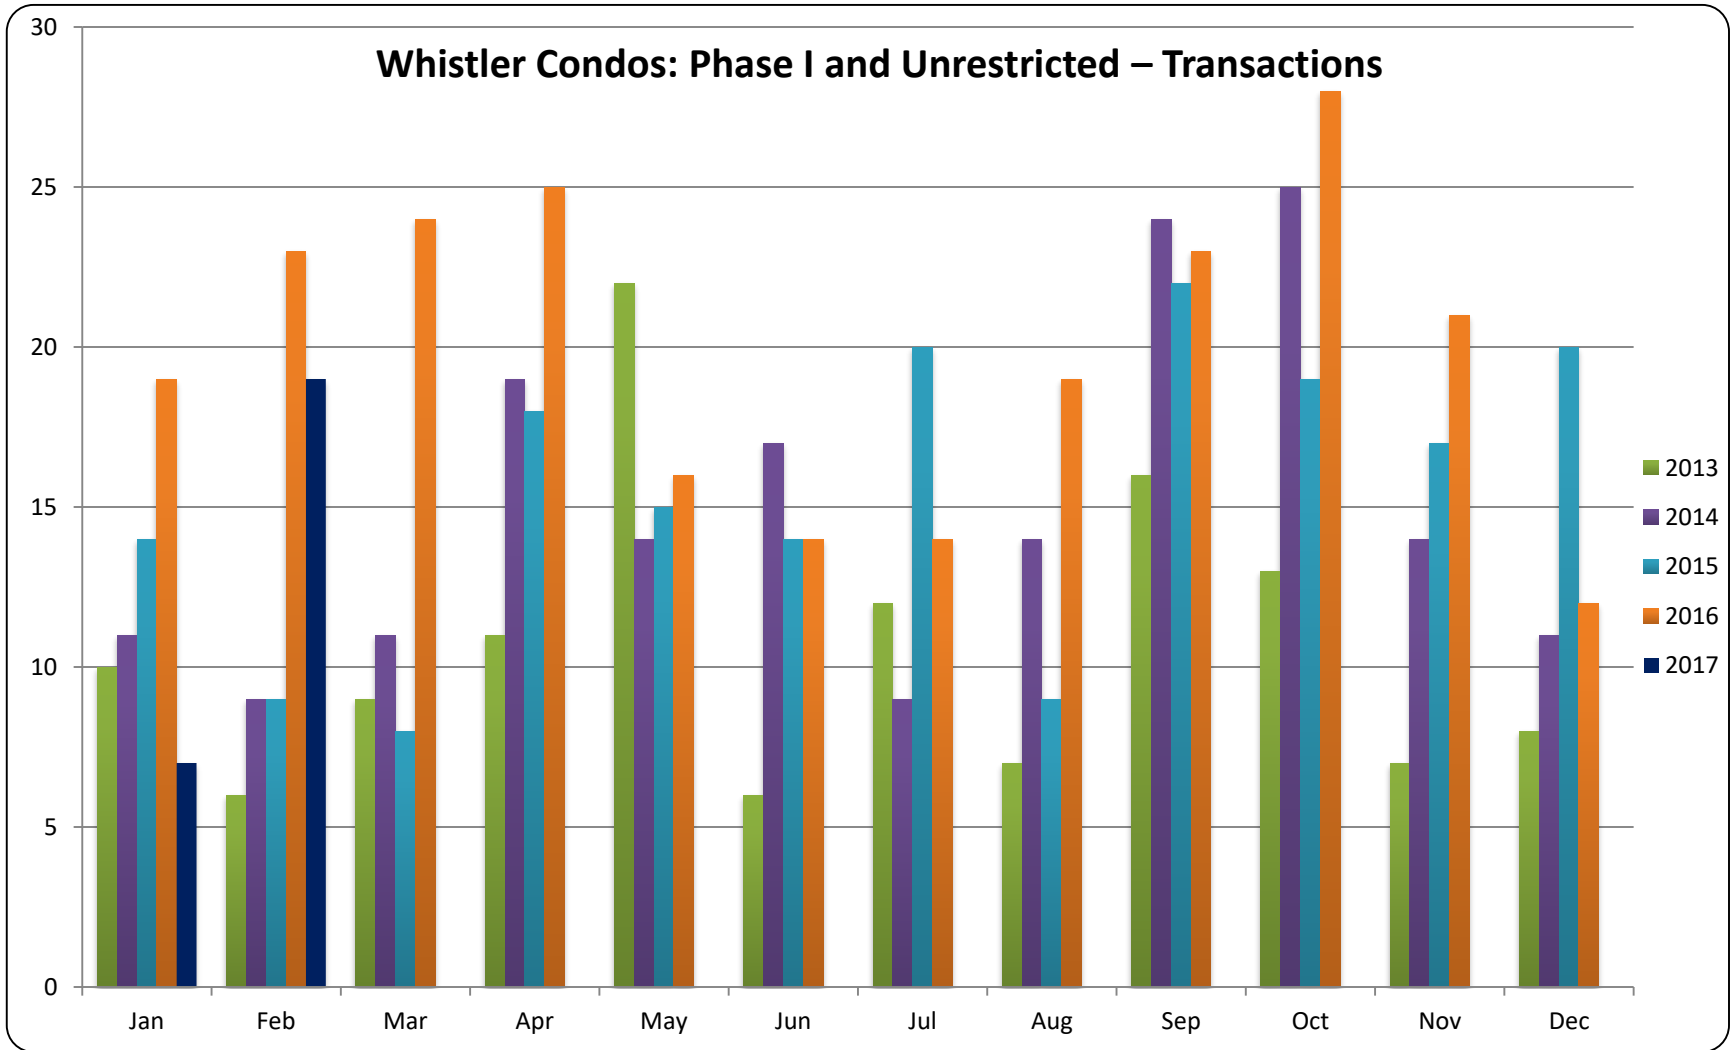

RE/MAX

Sea to Sky Real Estate Whistler
Independently Owned and Operated

All sales information is derived from the Whistler Listing Service and is believed correct. E&OE

February 2017