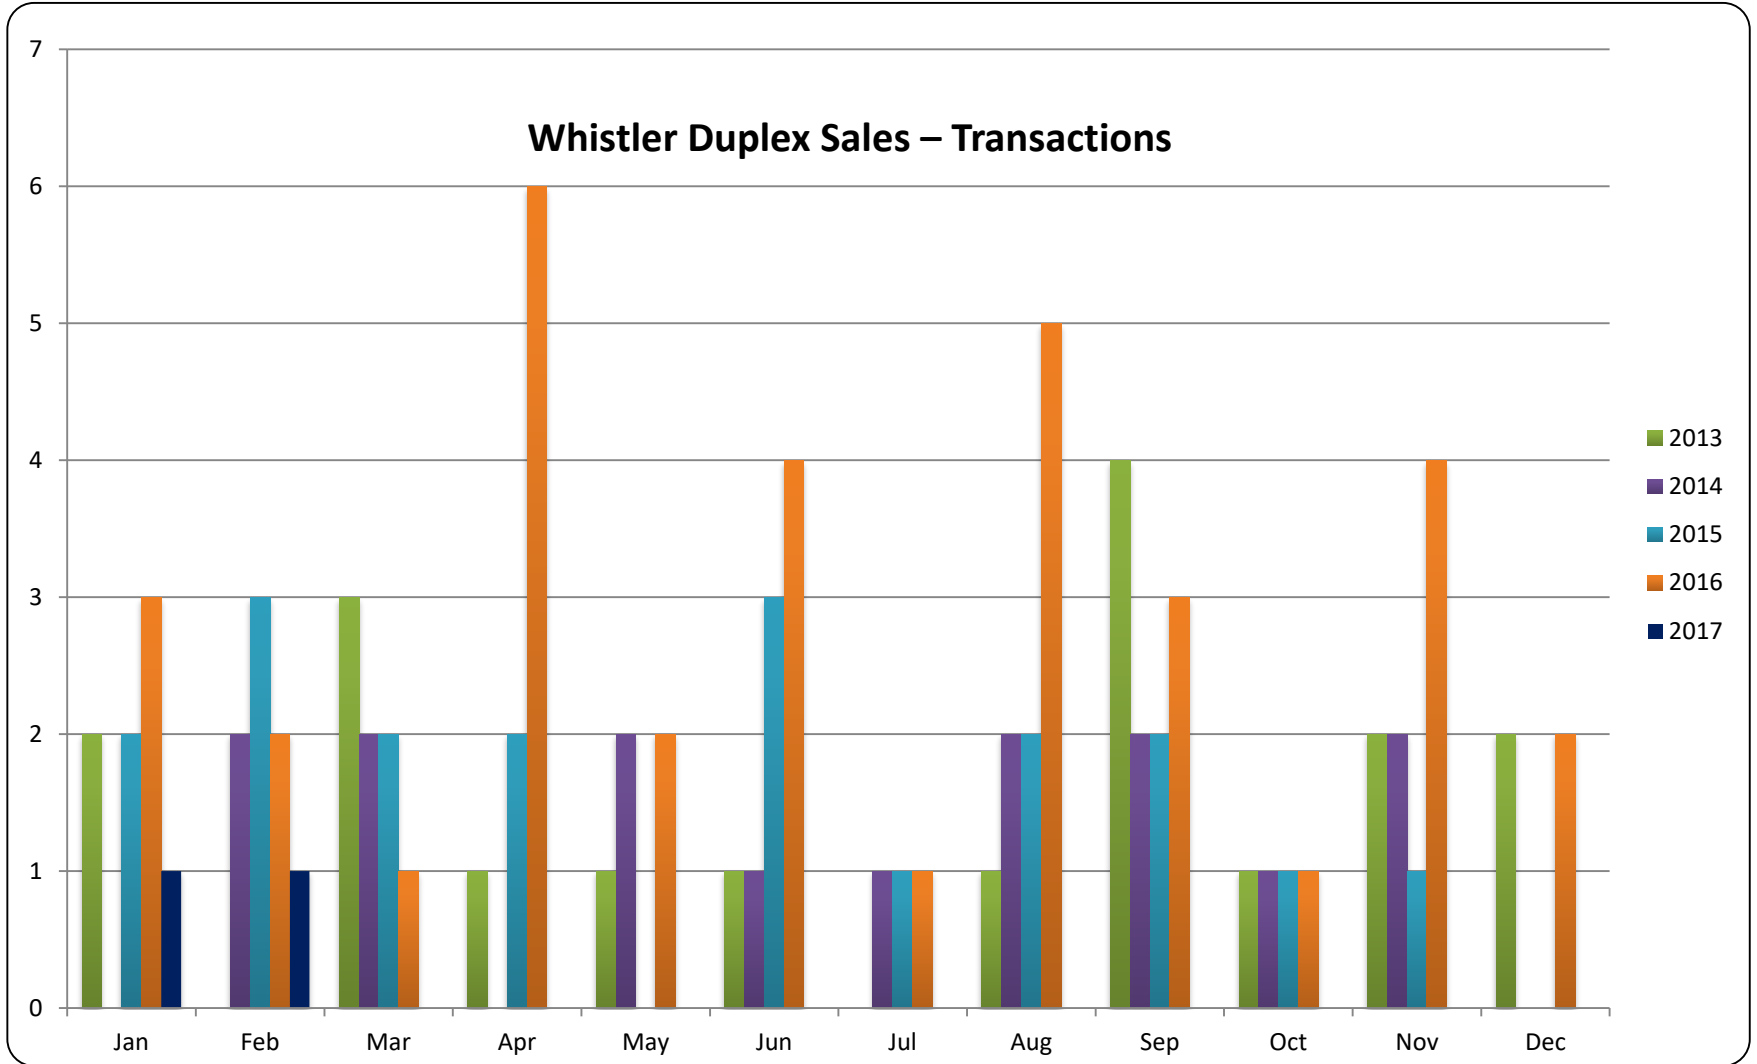

Whistler Duplex Sales – Monthly \$

All sales information is derived from the Whistler Listing Service and is believed correct. E&OE

February 2017

RE/MAX

Sea to Sky Real Estate Whistler
Independently Owned and Operated