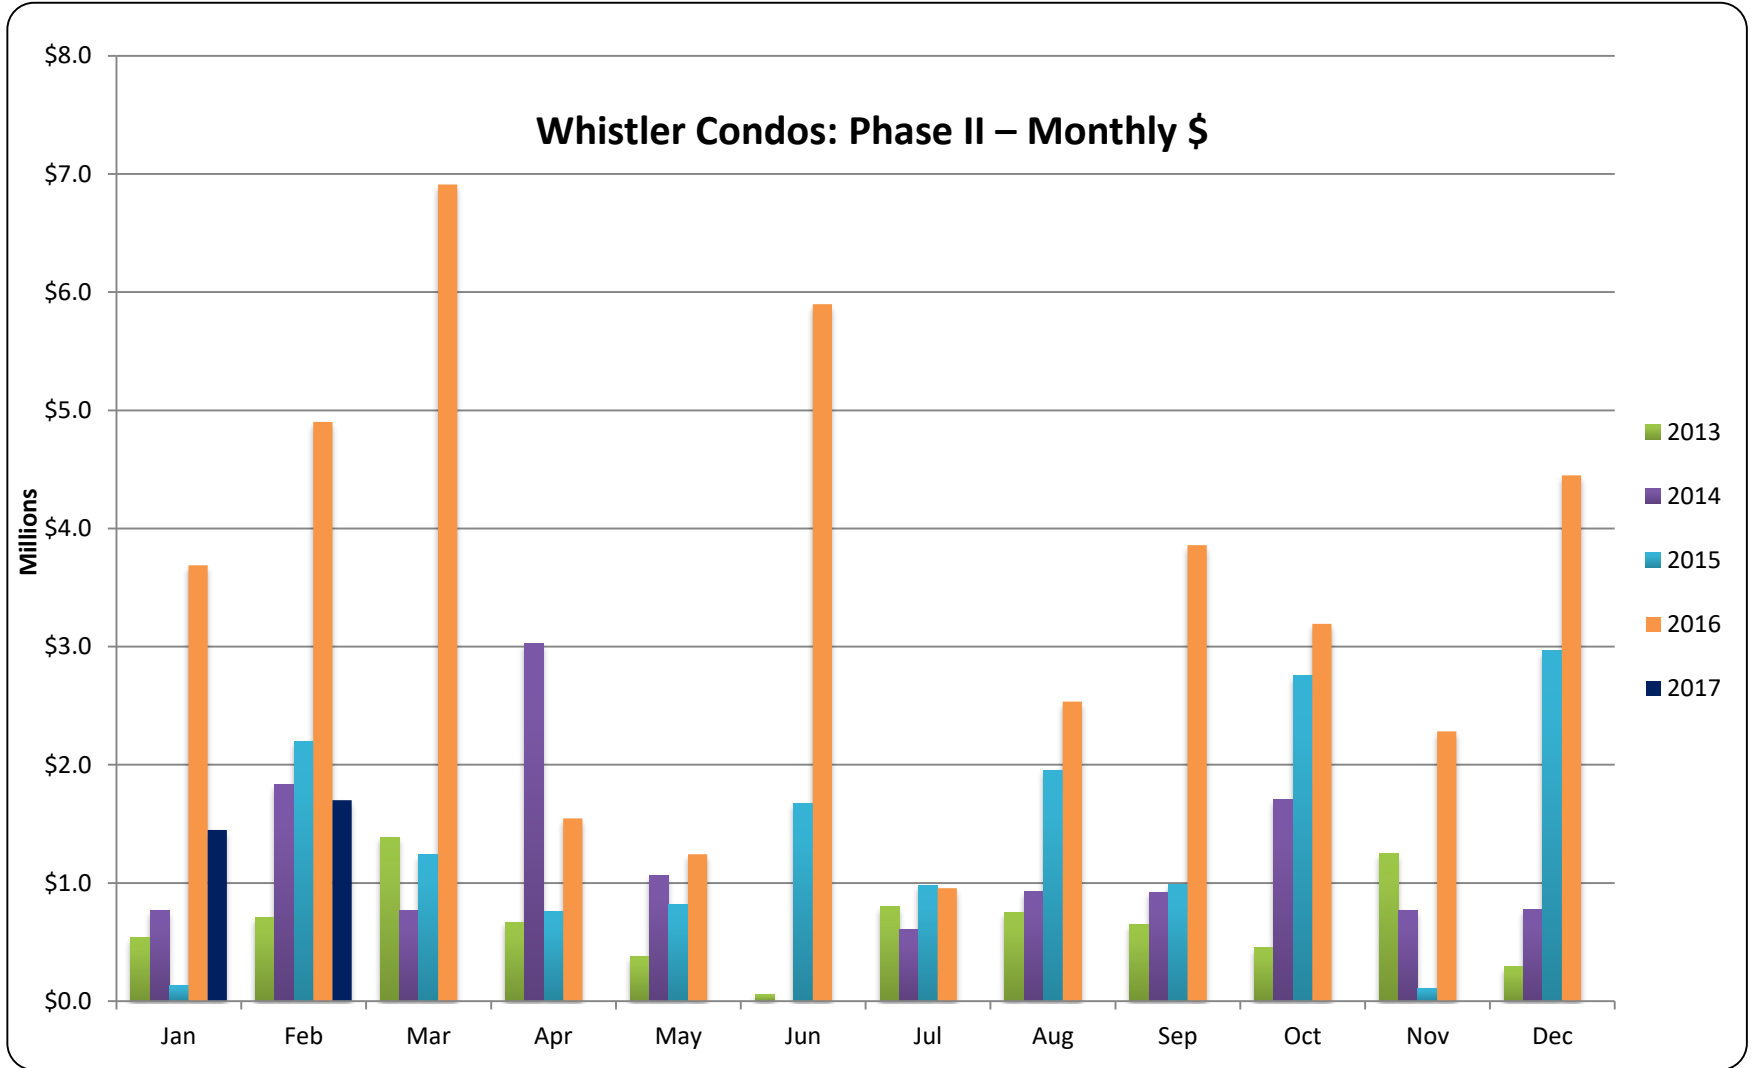

February 2017

RE/MAX

Sea to Sky Real Estate Whistler
Independently Owned and Operated

RE/MAX

Sea to Sky Real Estate Whistler
Independently Owned and Operated

Whistler Condos: Phase II – Transactions

RE/MAX

Sea to Sky Real Estate Whistler
Independently Owned and Operated