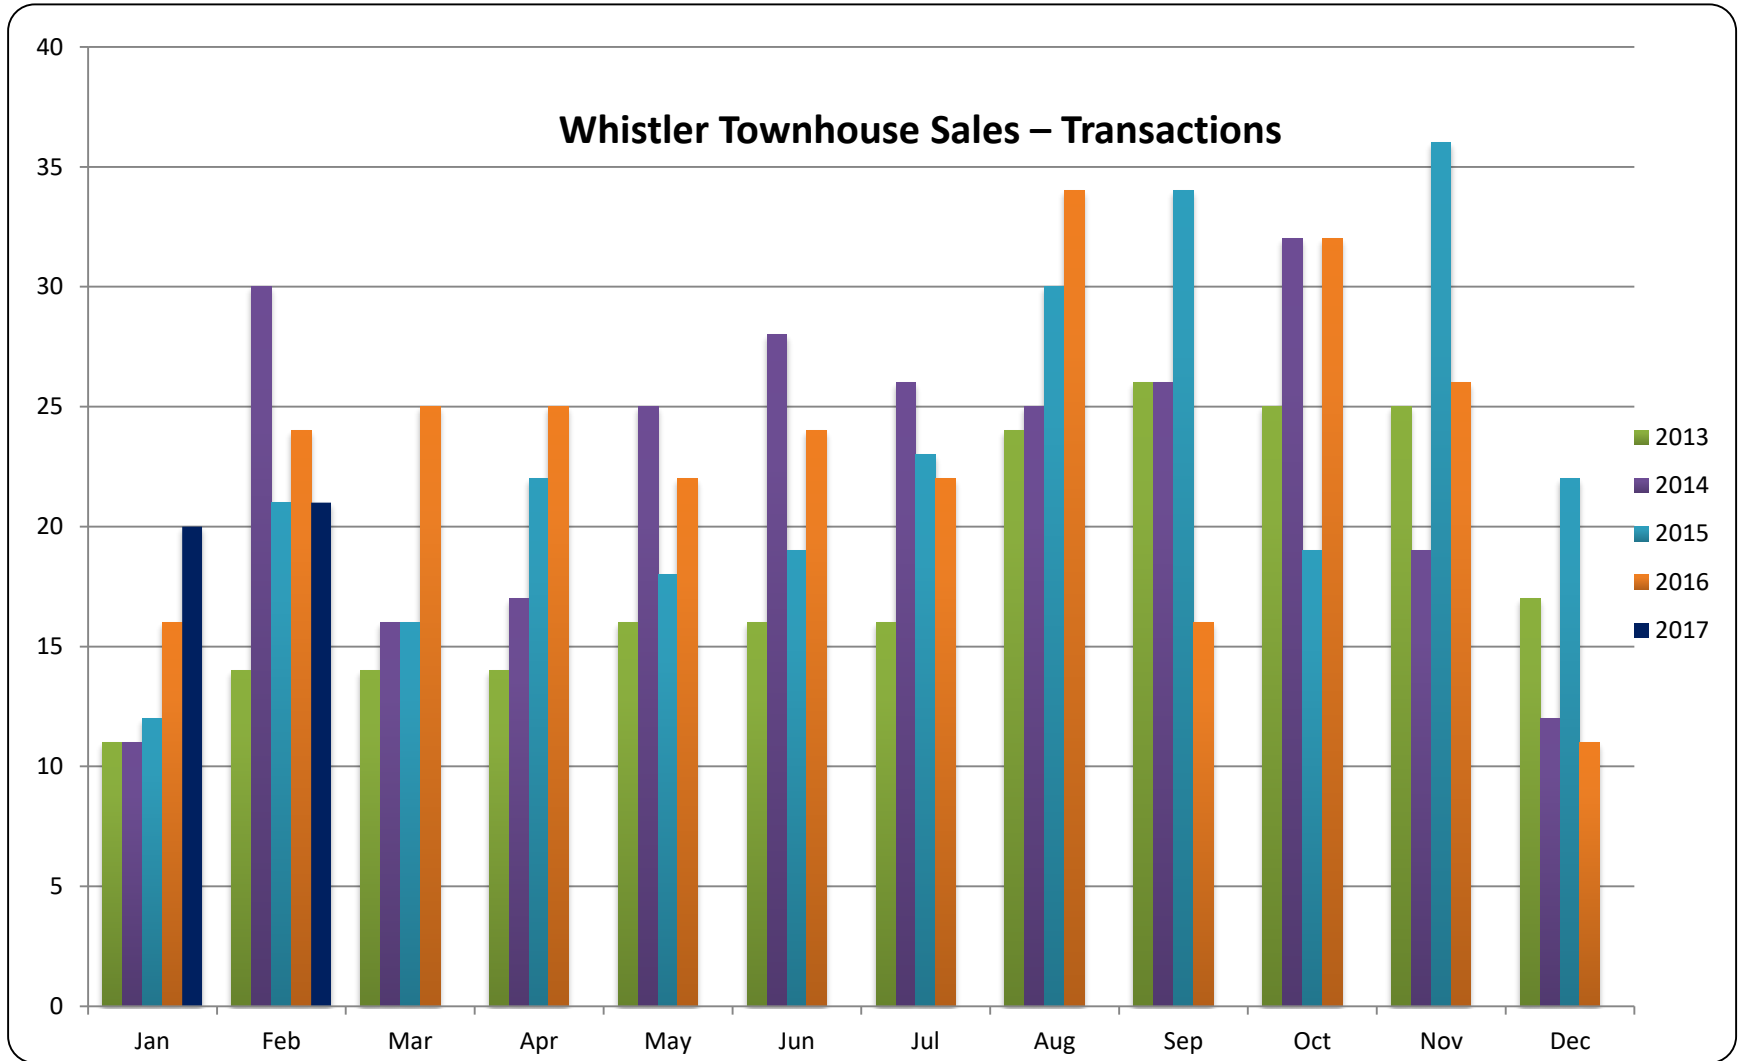

RE/MAX

Sea to Sky Real Estate Whistler
Independently Owned and Operated

All sales information is derived from the Whistler Listing Service and is believed correct. E&OE

February 2017