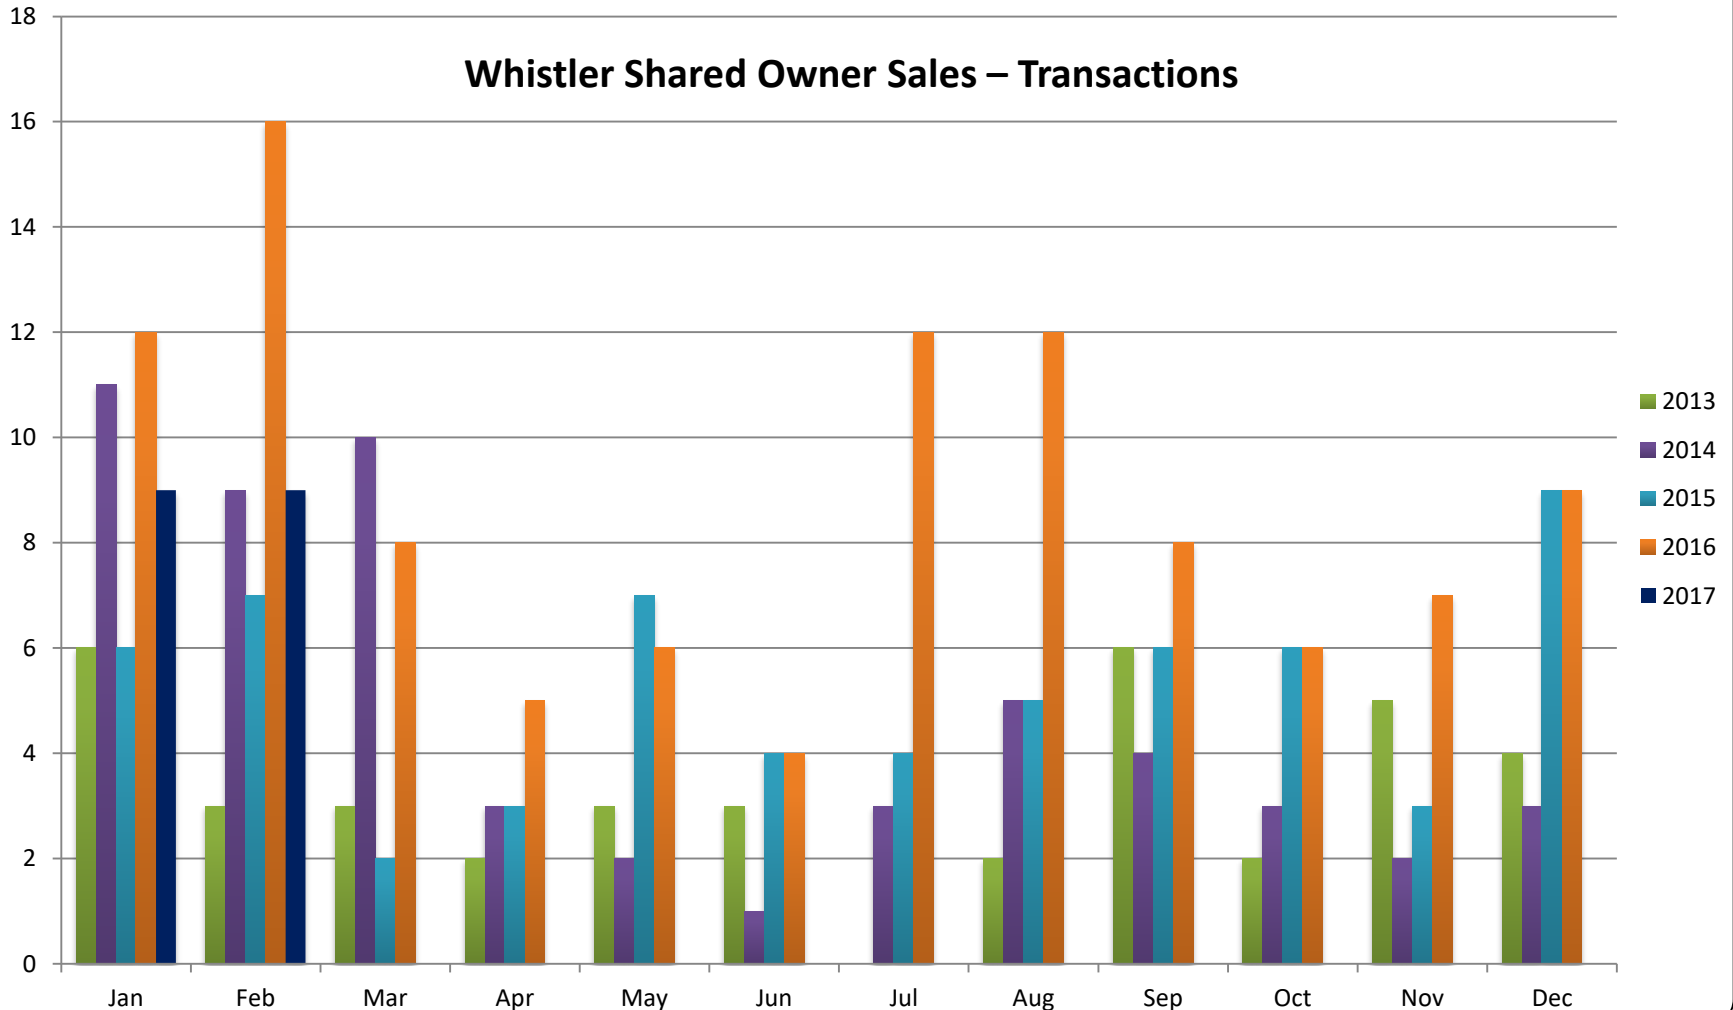

RE/MAX

Sea to Sky Real Estate Whistler
Independently Owned and Operated

RE/MAX

Sea to Sky Real Estate Whistler
Independently Owned and Operated

Whistler Shared Owner Sales – Transactions

RE/MAX

Sea to Sky Real Estate Whistler
Independently Owned and Operated