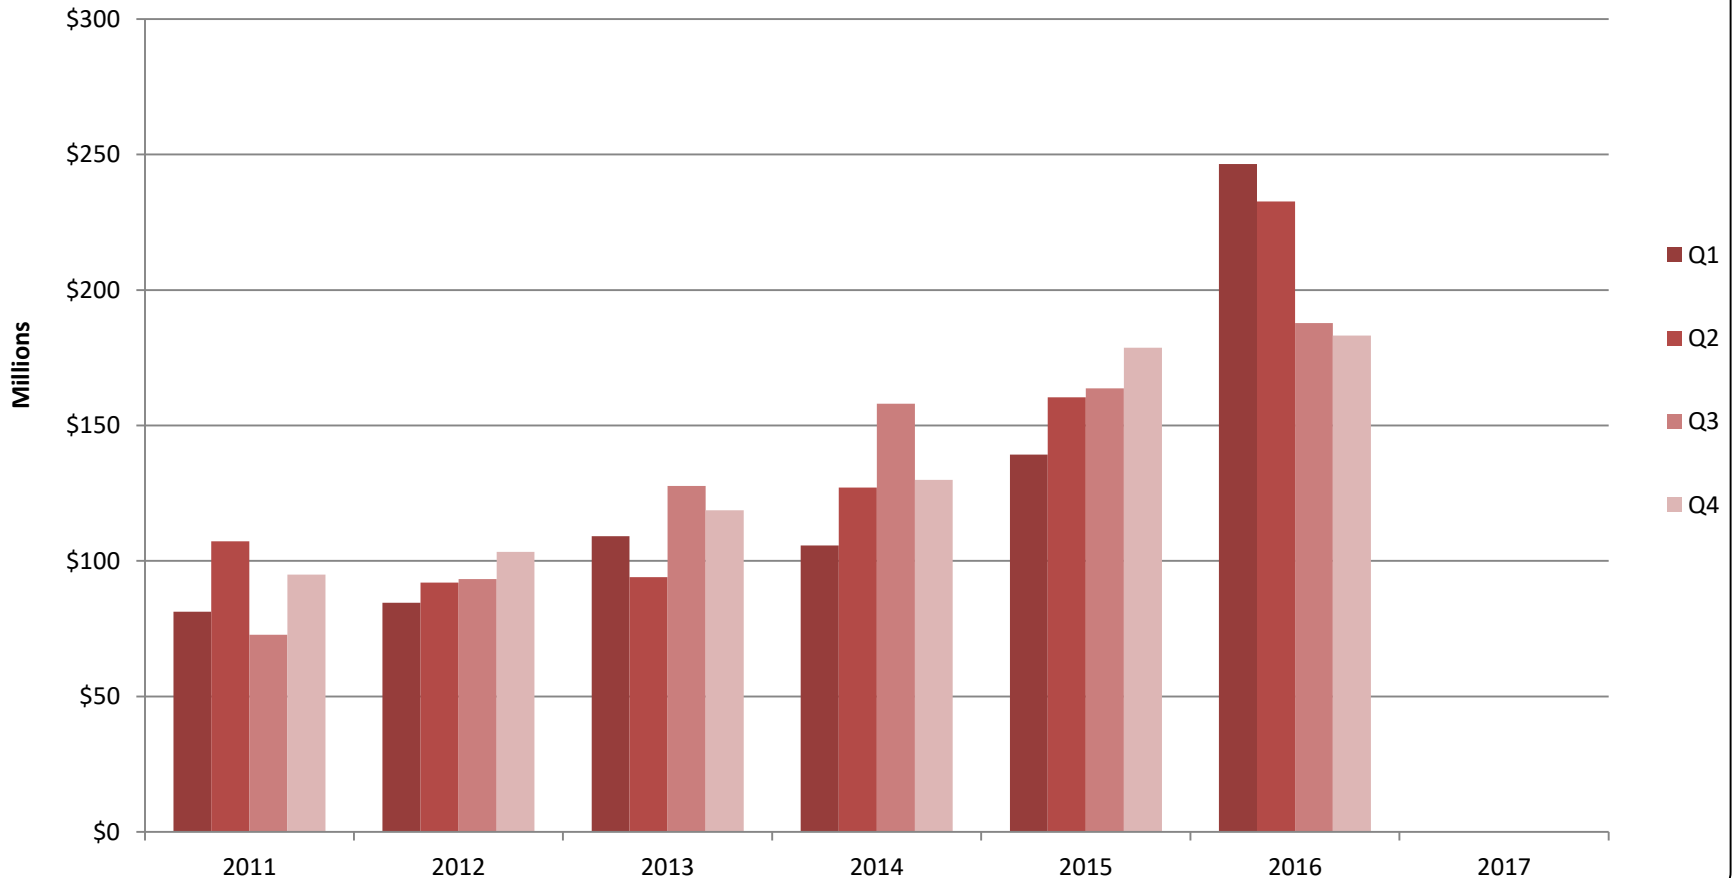

RE/MAX

Sea to Sky Real Estate Whistler
Independently Owned and Operated

Sales - $ Volume Quarterly