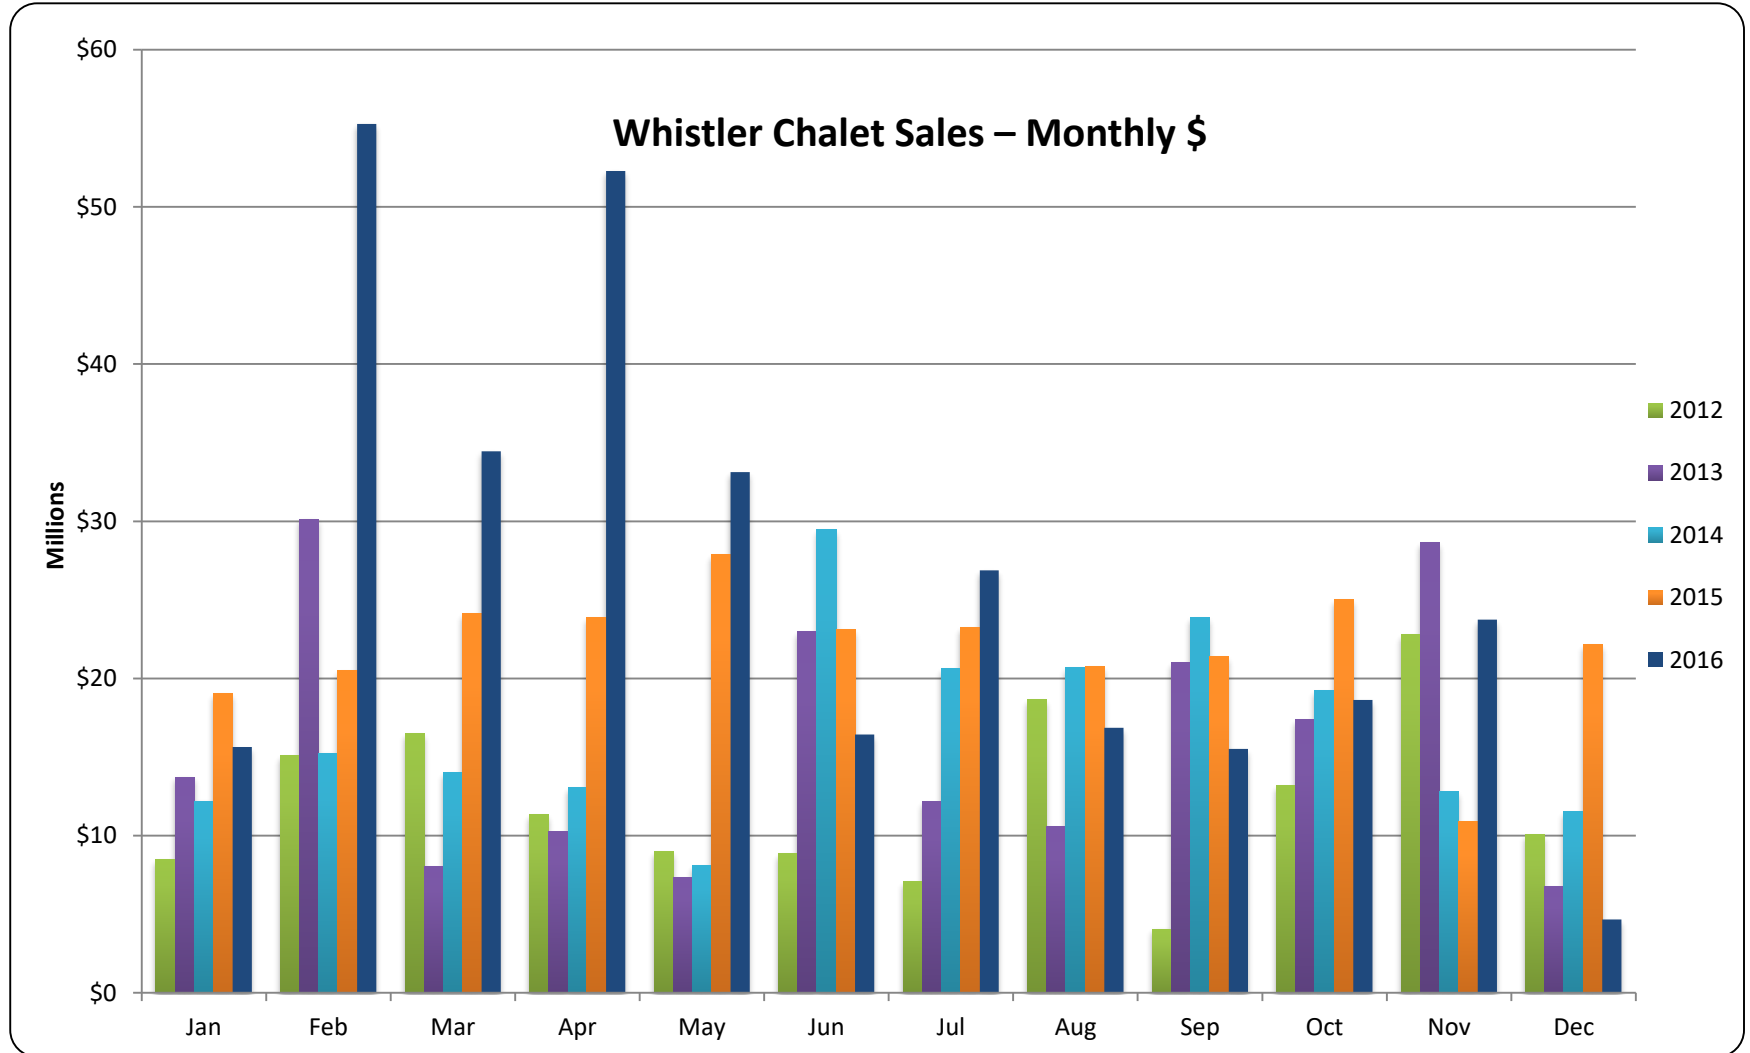

RE/MAX

Sea to Sky Real Estate Whistler
Independently Owned and Operated