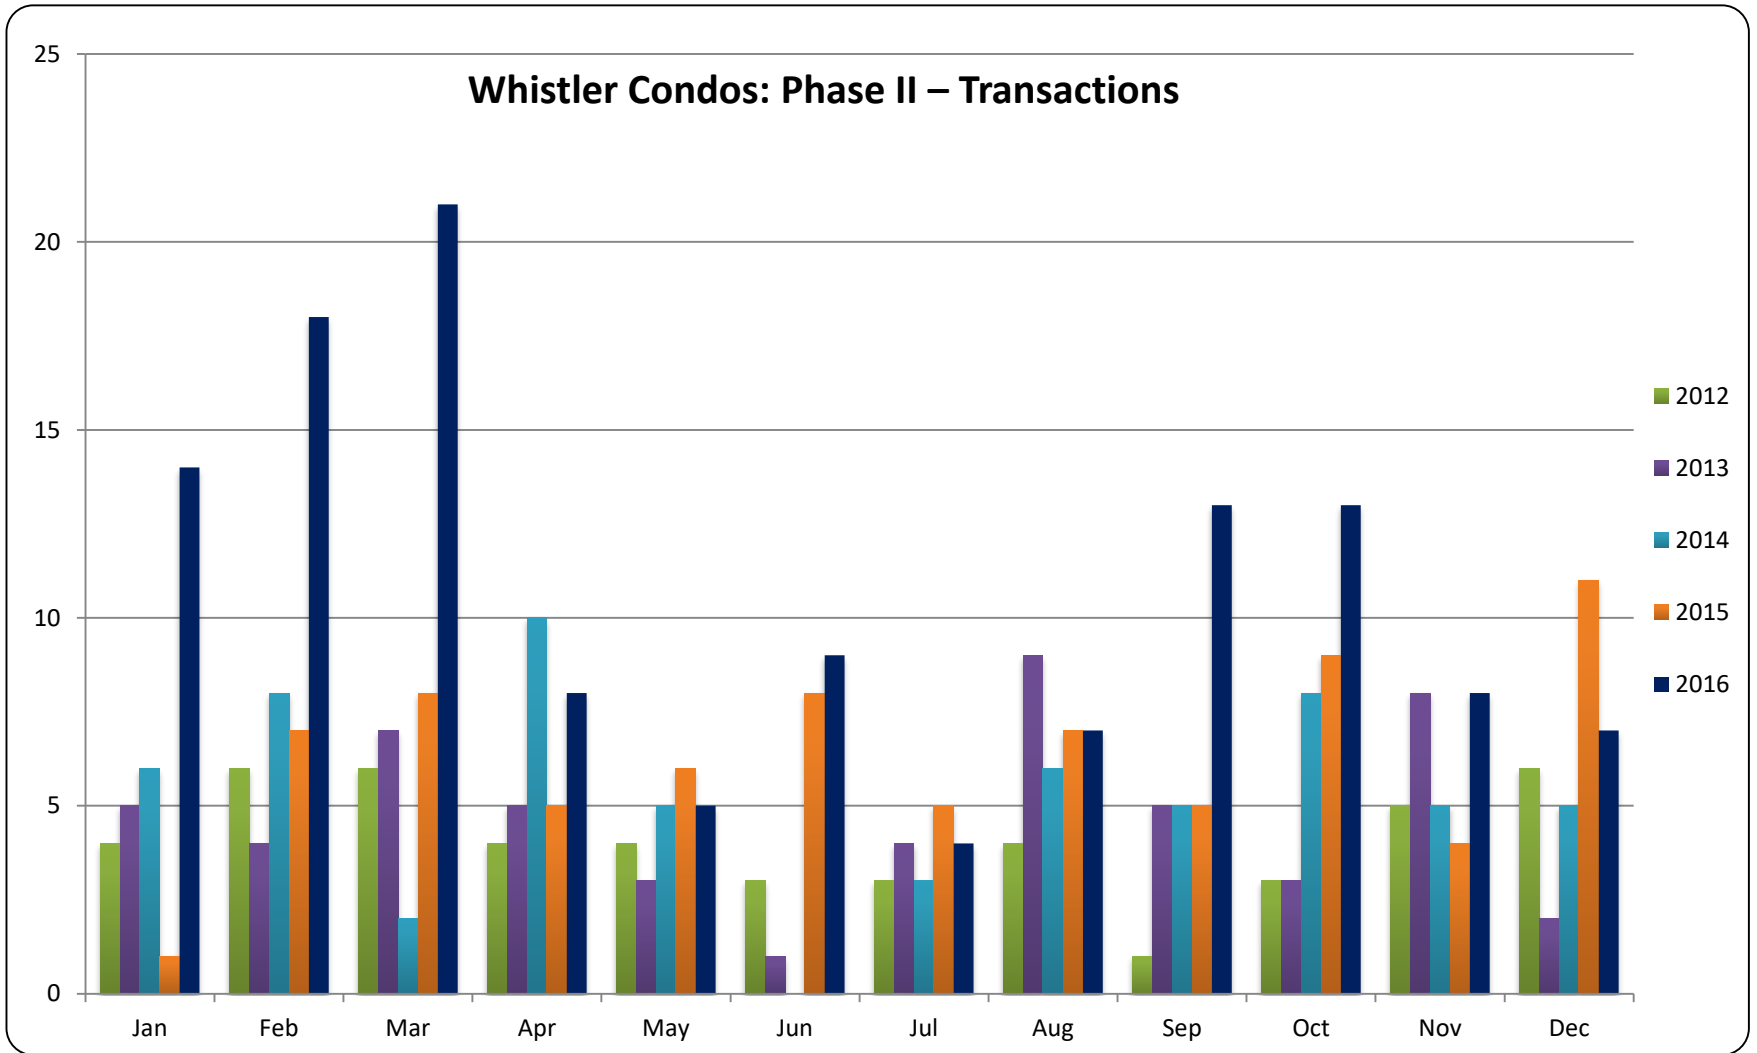

RE/MAX

Sea to Sky Real Estate Whistler
Independently Owned and Operated

All sales information is derived from the Whistler Listing Service and is believed correct. E&OE

December 2016