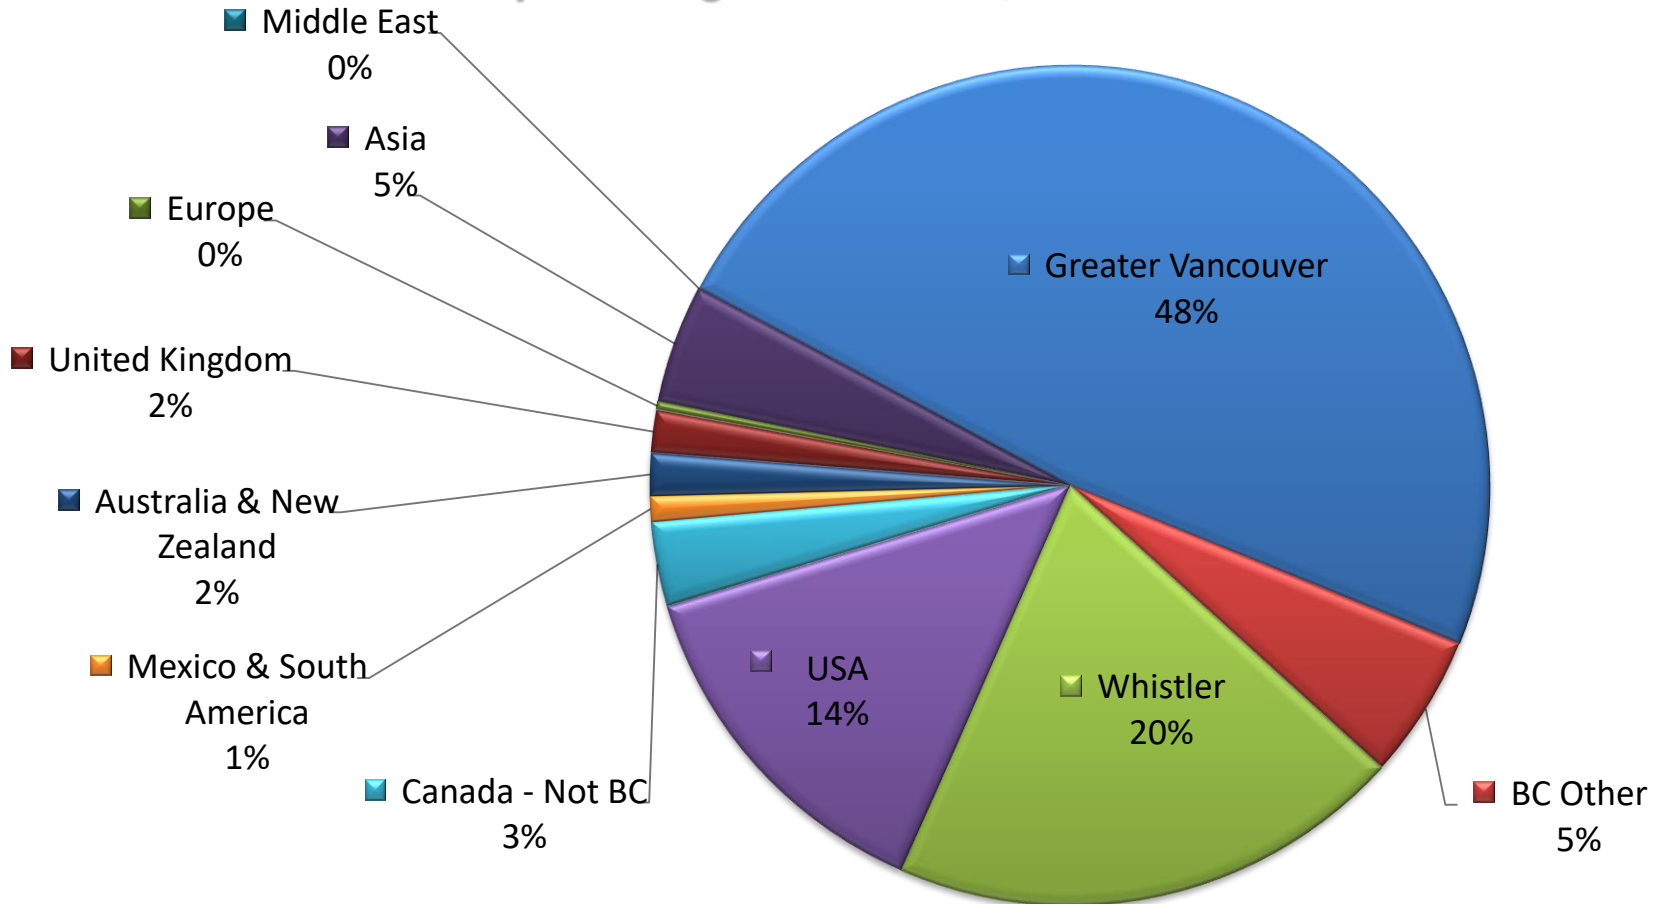

All sales information is derived from the Whistler Listing Service and is believed correct. E&OE

RE/MAX

Sea to Sky Real Estate Whistler

Independently Owned and Operated

Buyer's Origin for First Quarter 2016