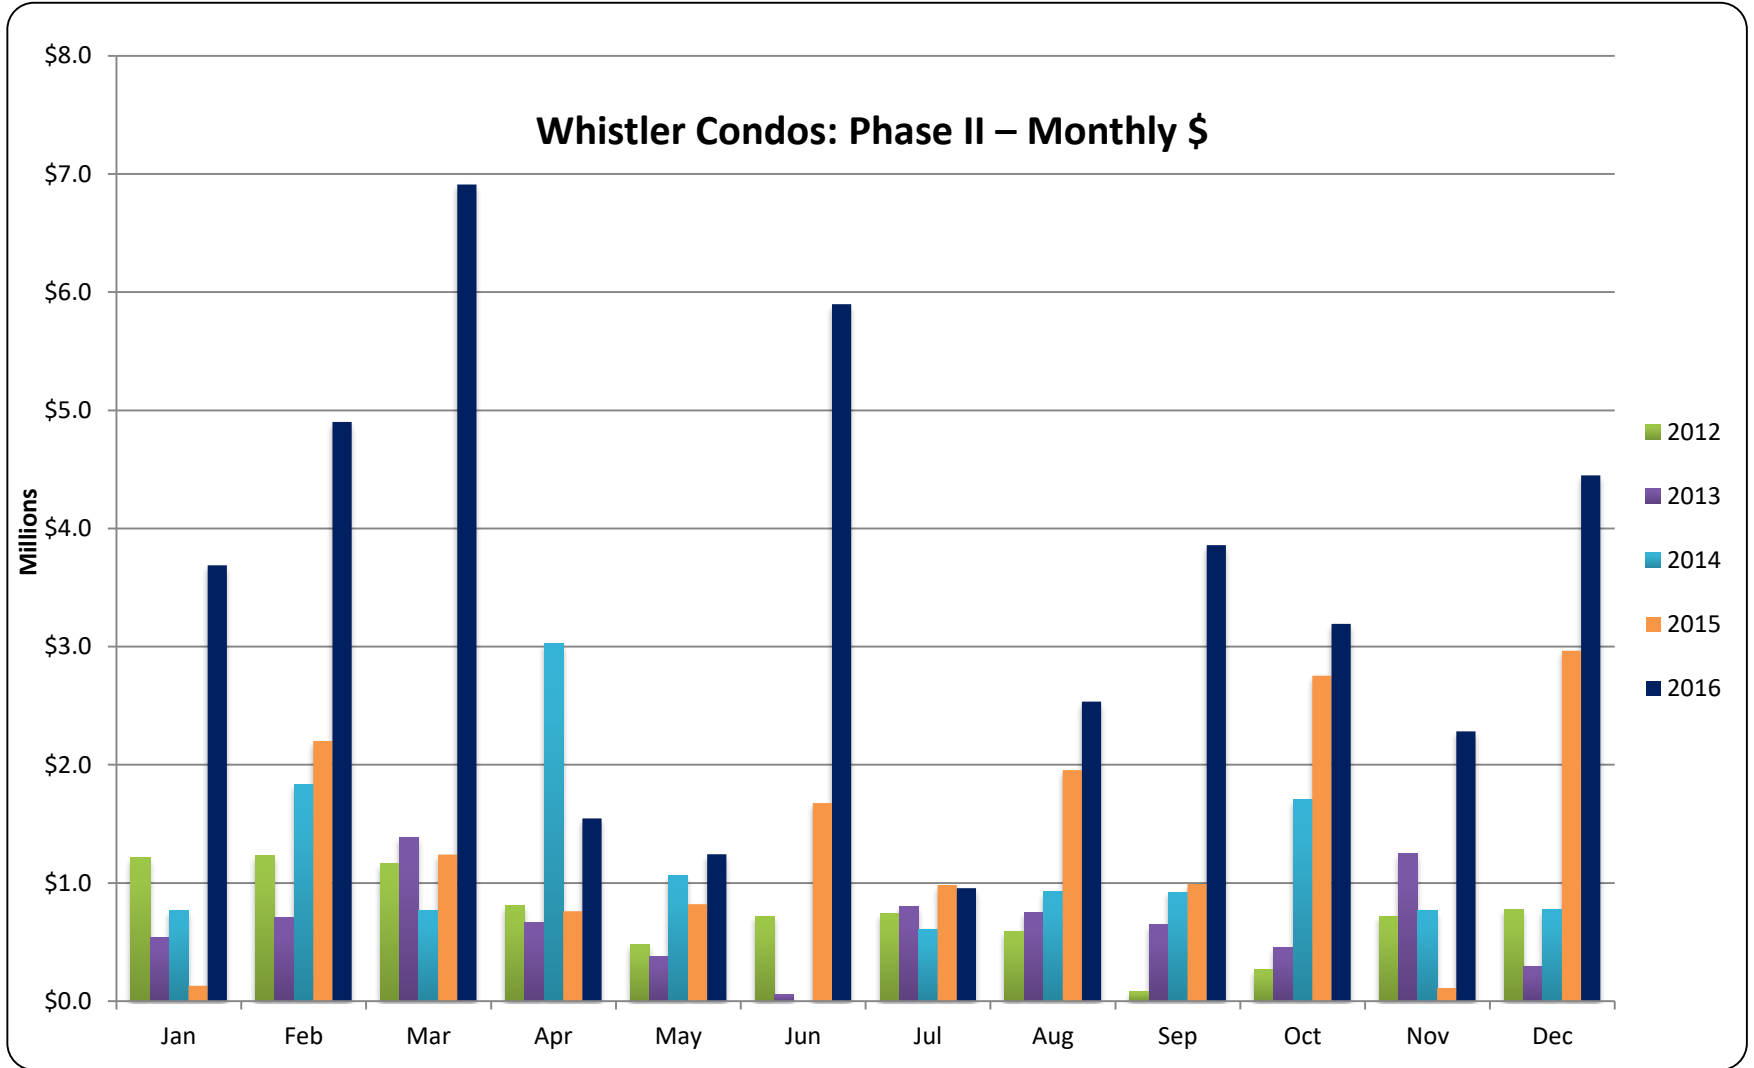

December 2016

RE/MAX

Sea to Sky Real Estate Whistler
Independently Owned and Operated

All sales information is derived from the Whistler Listing Service and is believed correct. E&OE

December 2016

RE/MAX

Sea to Sky Real Estate Whistler
Independently Owned and Operated