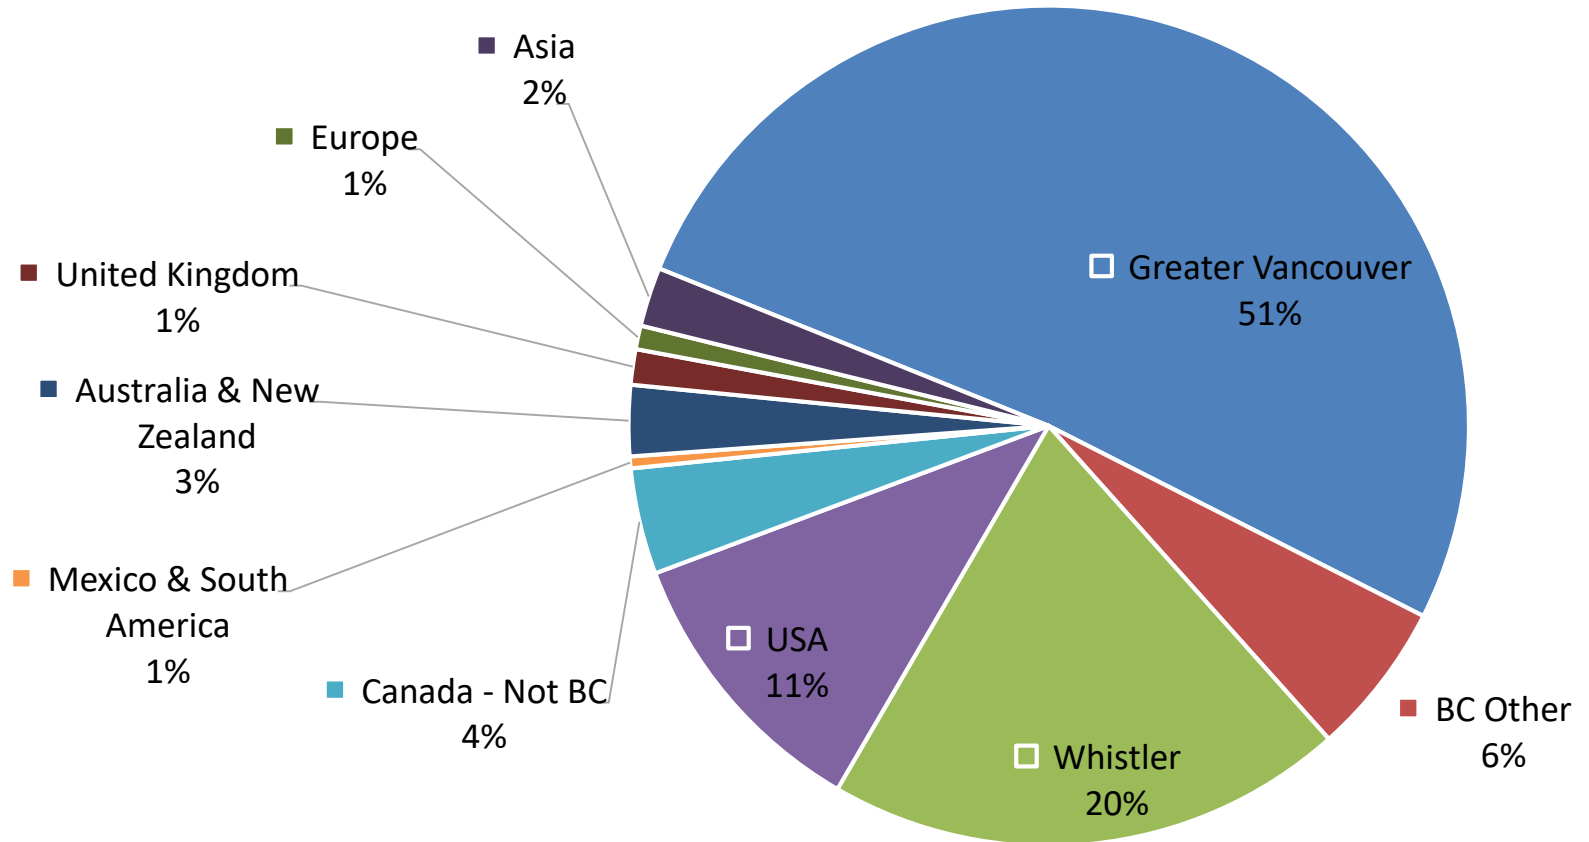

RE/MAX

Sea to Sky Real Estate Whistler

Independently Owned and Operated

Buyers Origin for Fourth Quarter 2016