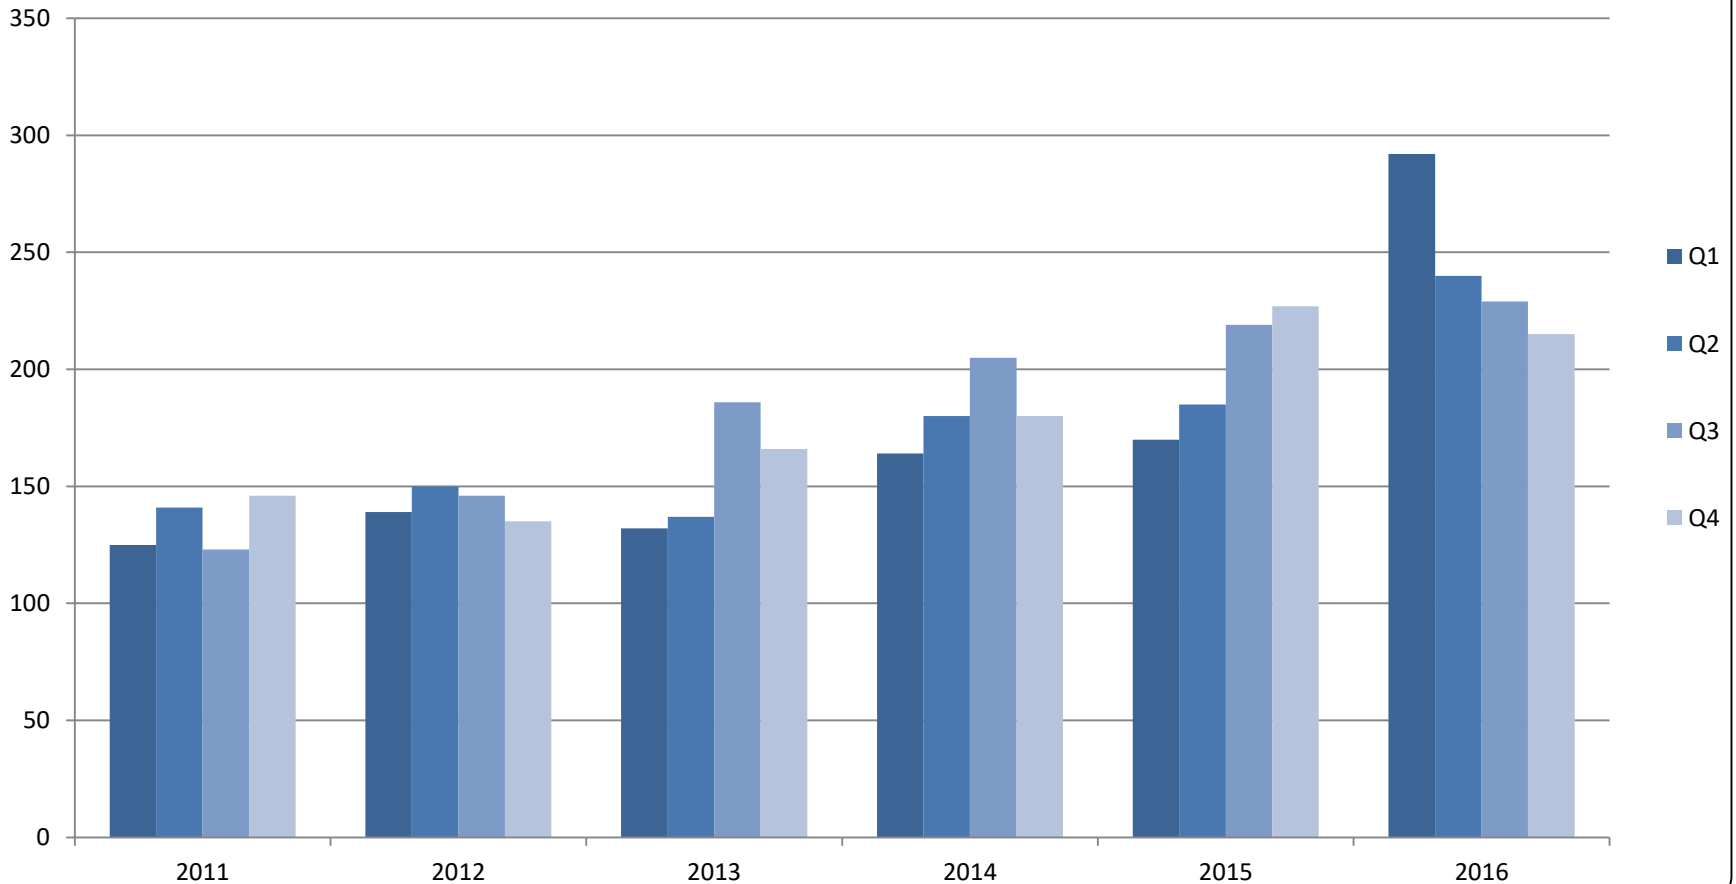

Sales - \$ Volume Quarterly

RE/MAX

Sea to Sky Real Estate Whistler
Independently Owned and Operated

Sales - Units Quarterly

RE/MAX

Sea to Sky Real Estate Whistler

Independently Owned and Operated

Buyer's Origin 2015