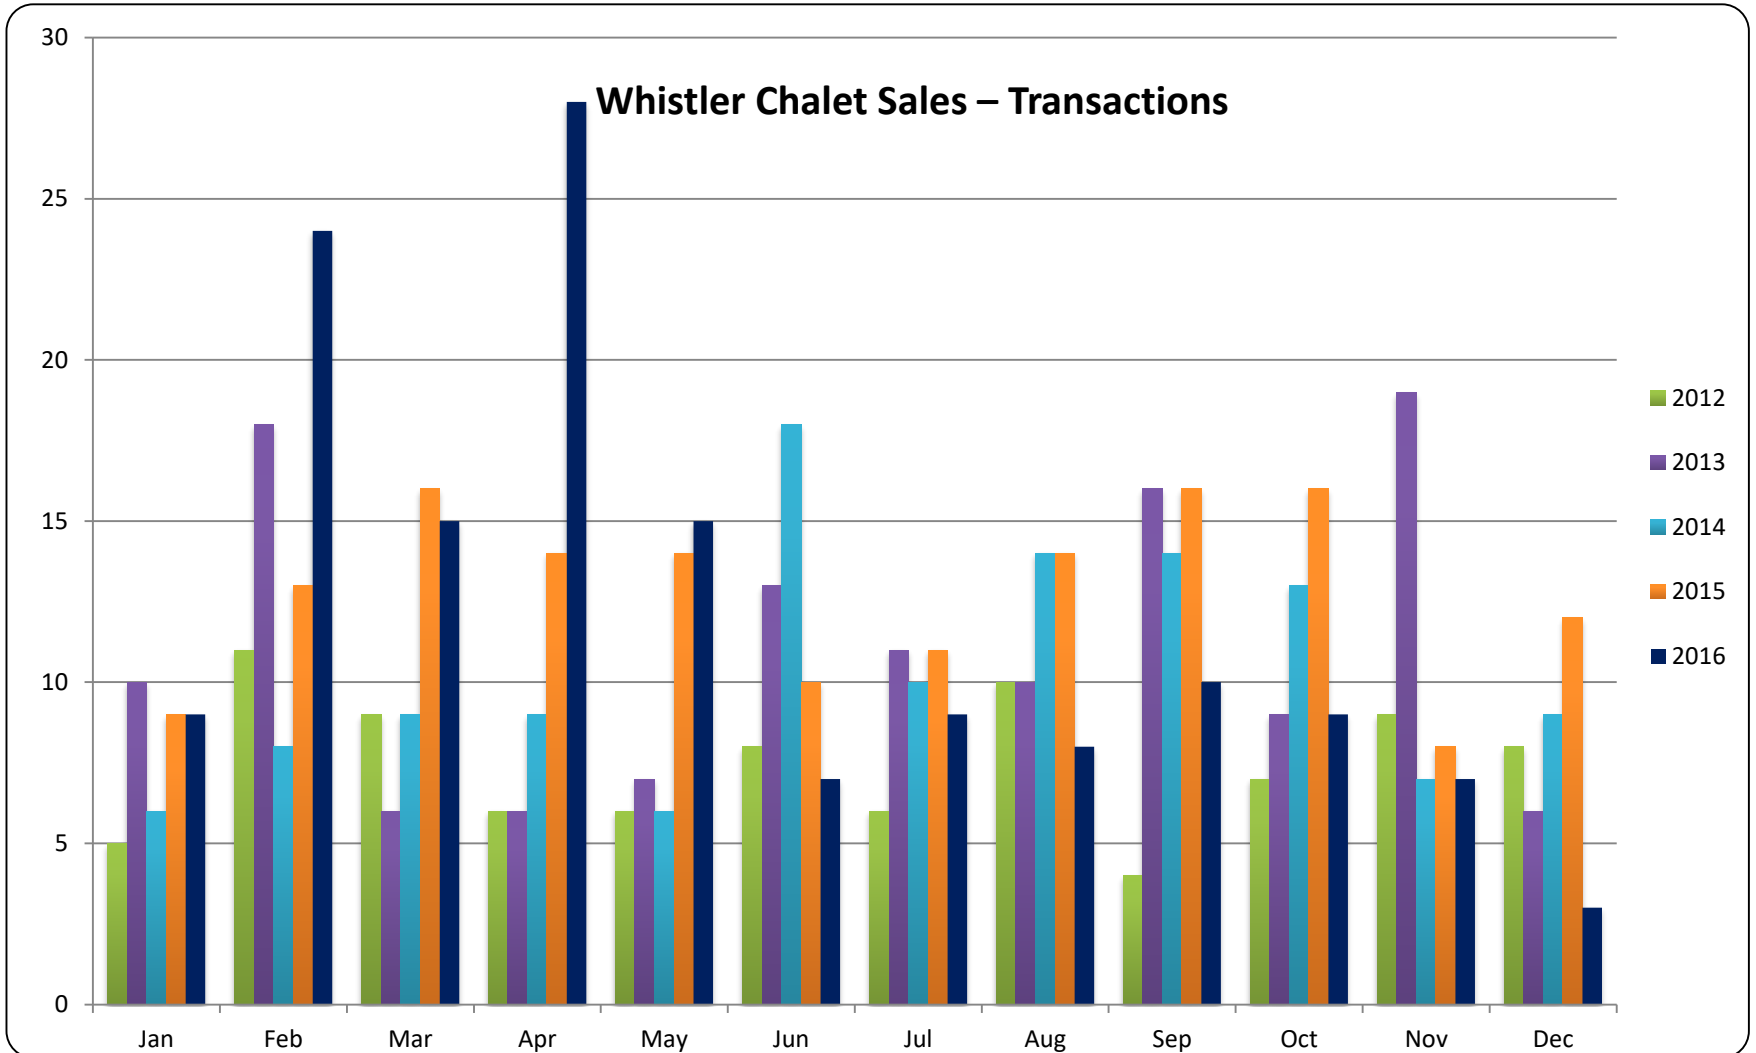

RE/MAX

Sea to Sky Real Estate Whistler
Independently Owned and Operated

RE/MAX

Sea to Sky Real Estate Whistler

Independently Owned and Operated

RE/MAX

Sea to Sky Real Estate Whistler

Independently Owned and Operated