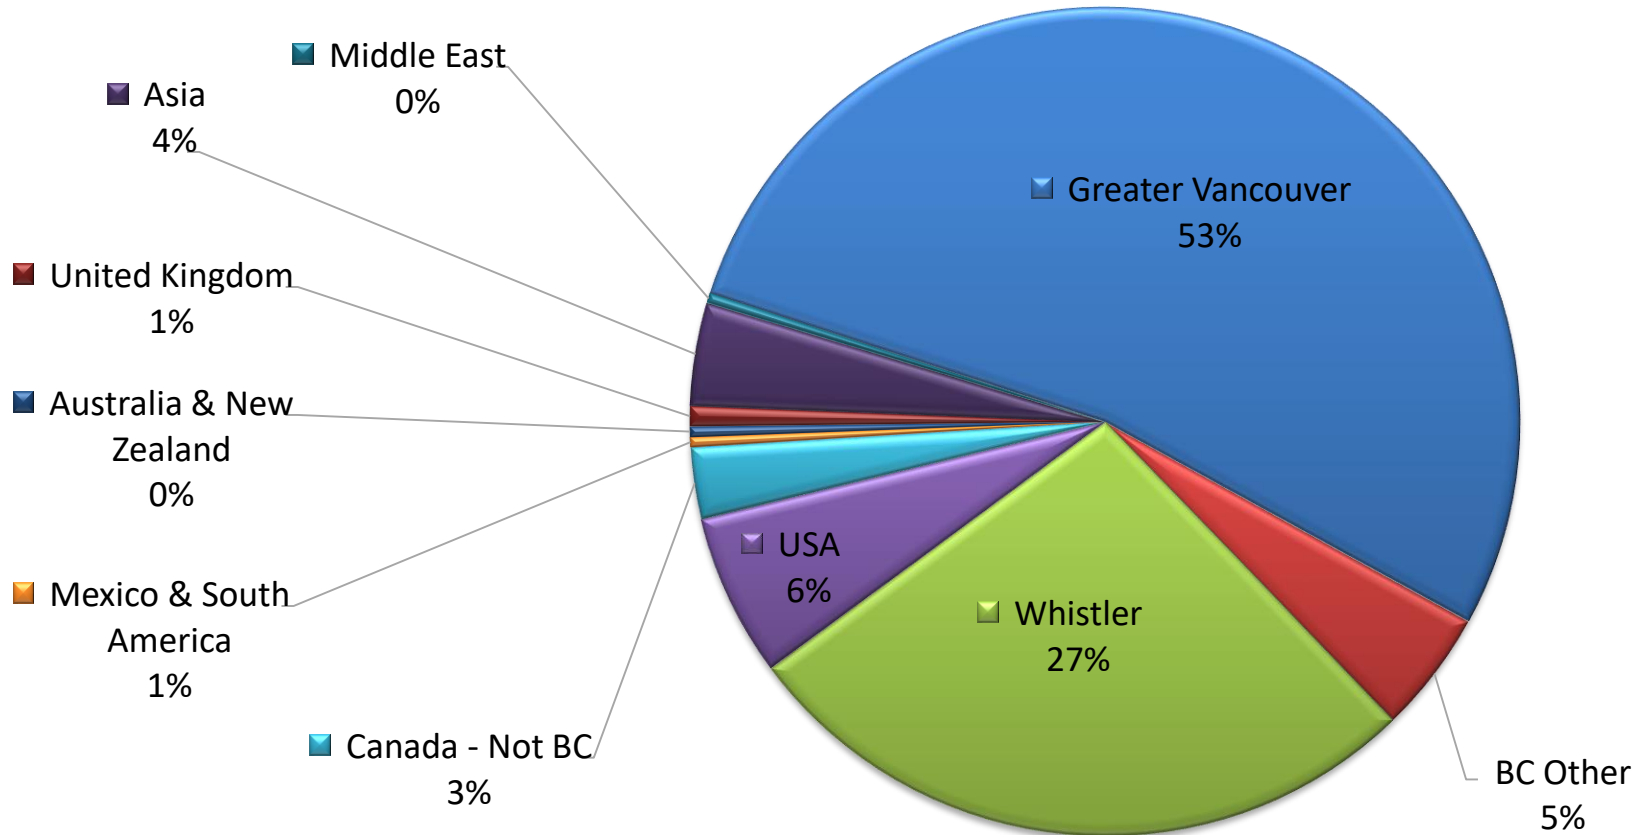

RE/MAX

Sea to Sky Real Estate Whistler

Independently Owned and Operated

Buyer's Origin – Second Quarter 2016

RE/MAX

Sea to Sky Real Estate Whistler

Independently Owned and Operated

Buyer's Origin - Third Quarter 2016