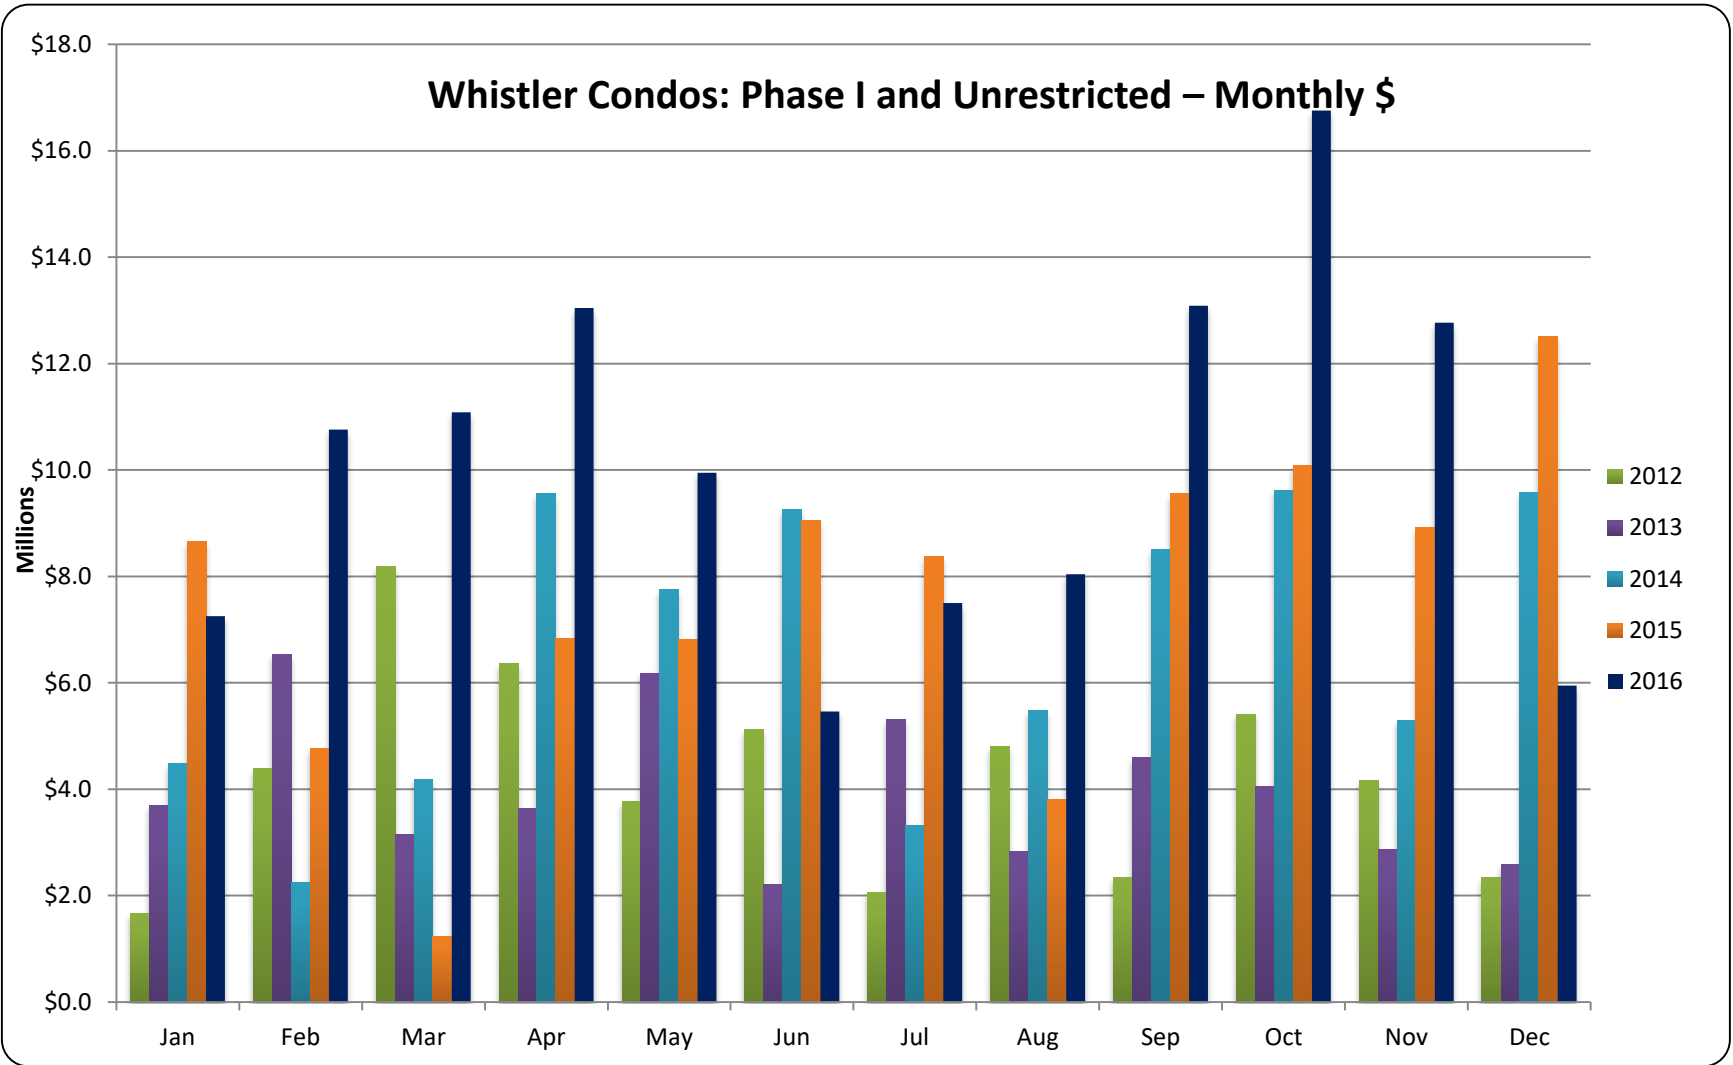

RE/MAX

Sea to Sky Real Estate Whistler
Independently Owned and Operated

Whistler Condos: All Types – Transactions

RE/MAX

Sea to Sky Real Estate Whistler
Independently Owned and Operated

All sales information is derived from the Whistler Listing Service and is believed correct. E&OE