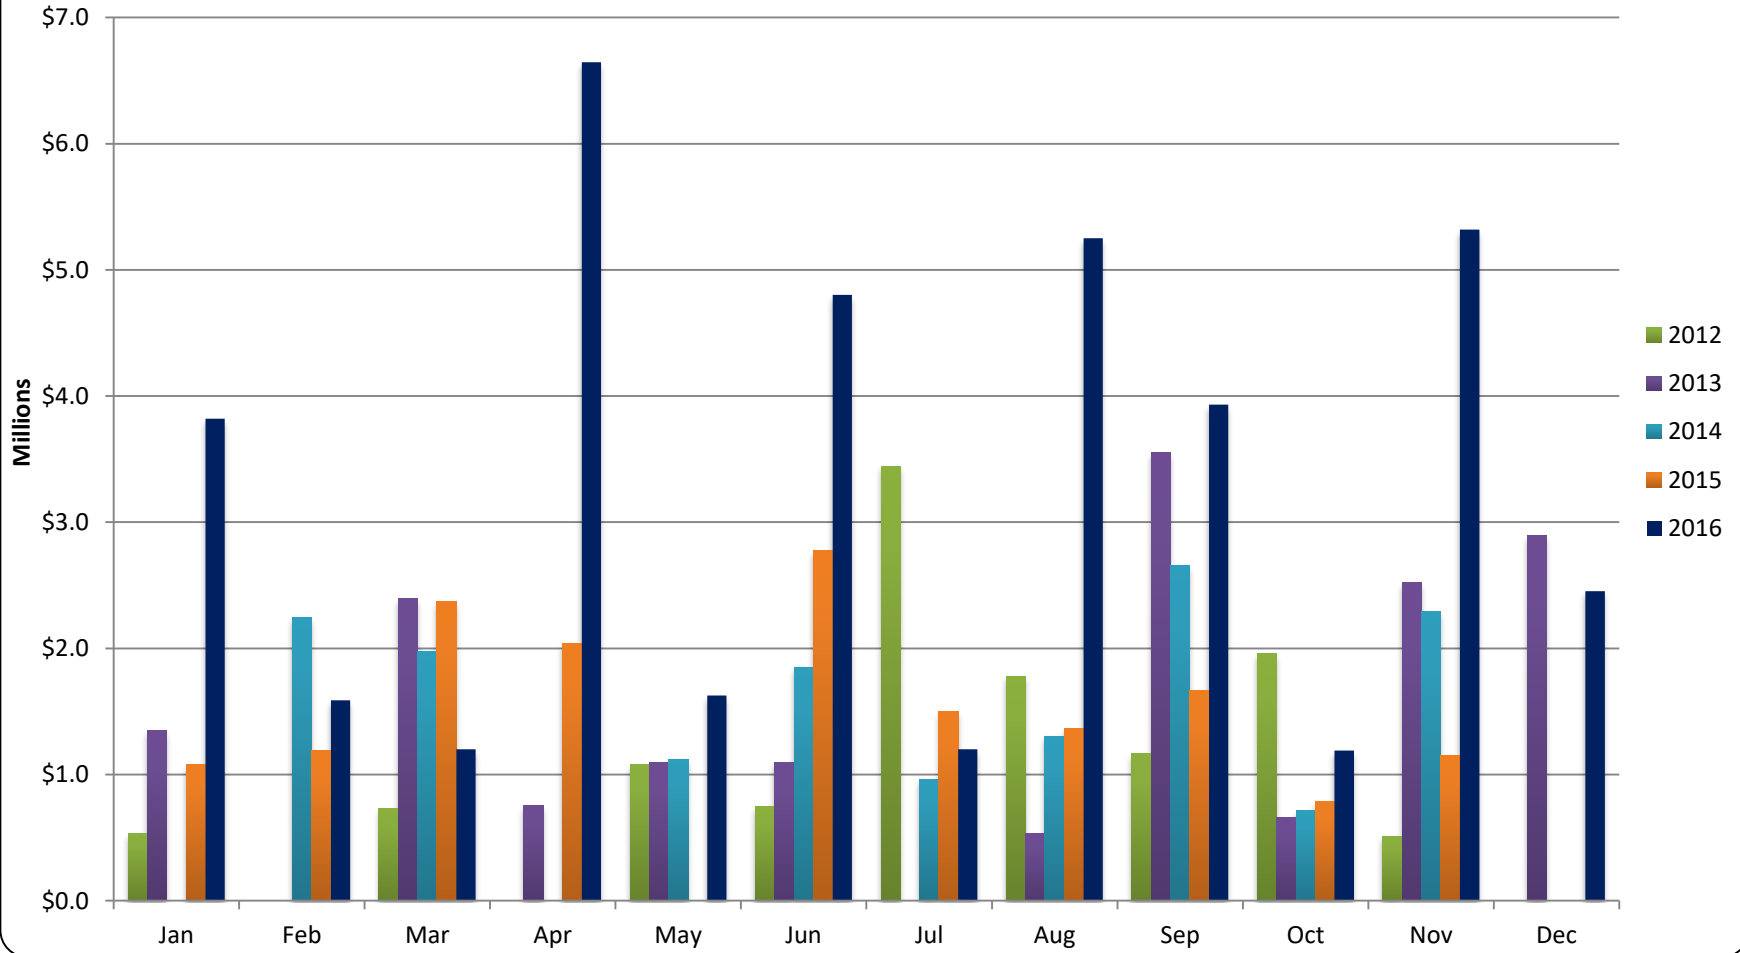

RE/MAX

Sea to Sky Real Estate Whistler
Independently Owned and Operated

Whistler Duplex Sales – Monthly $

All sales information is derived from the Whistler Listing Service and is believed correct. E&OE

December 2016