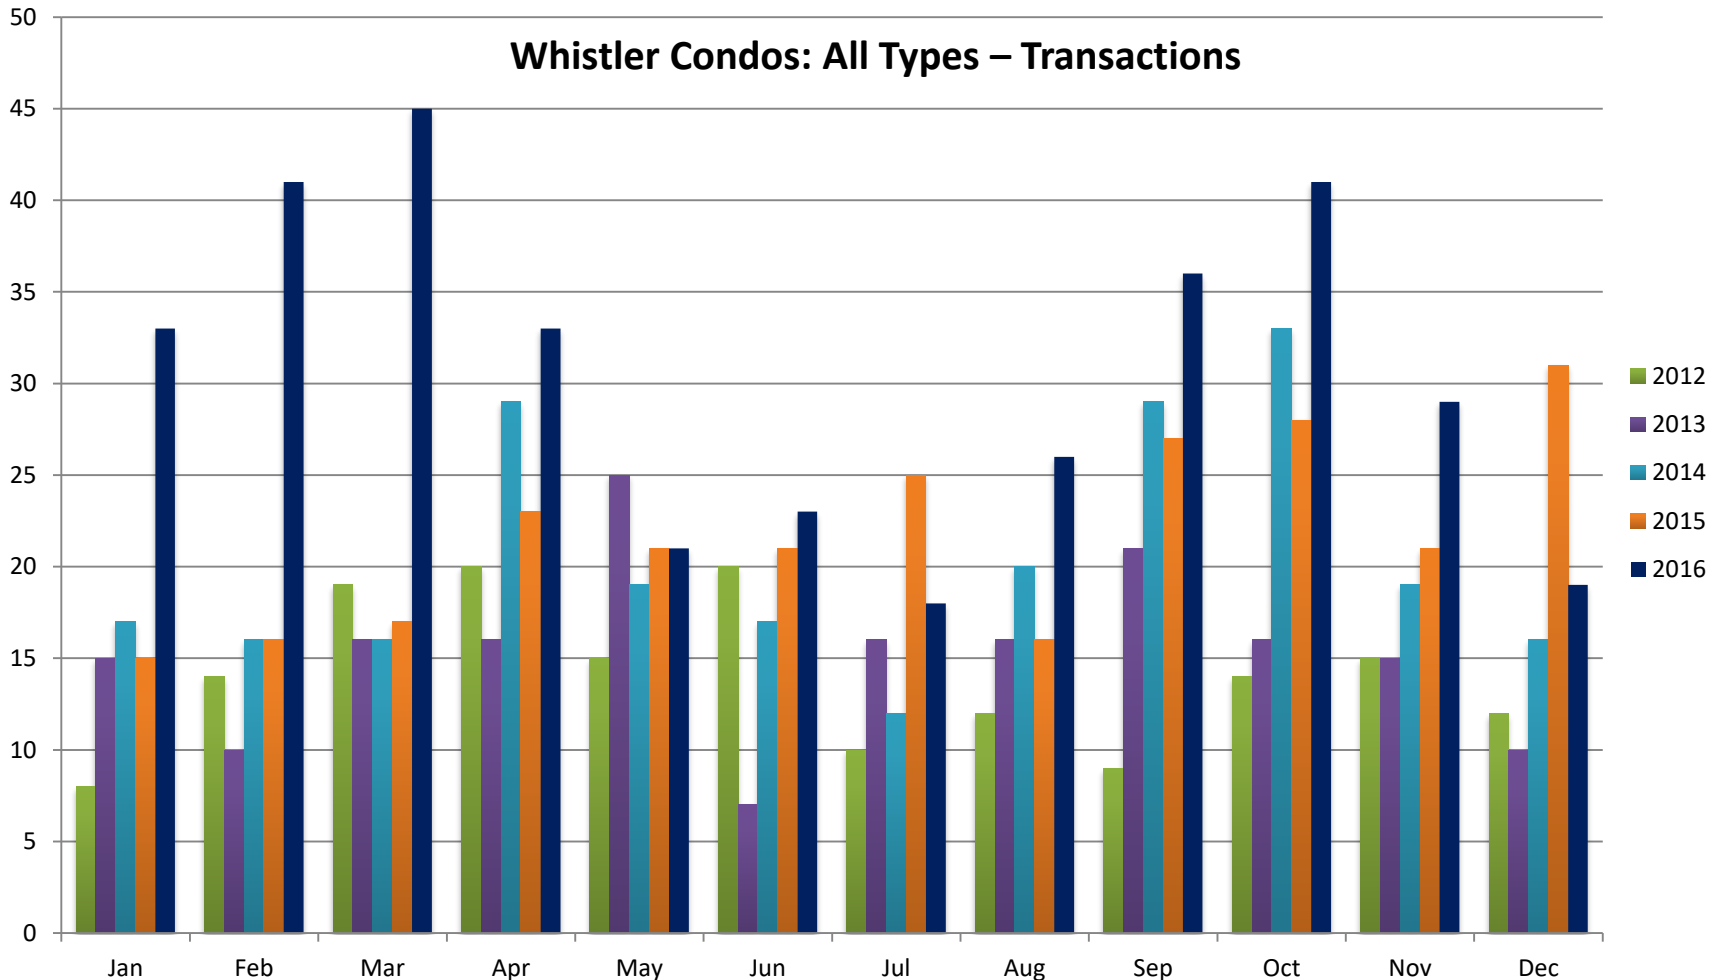

RE/MAX

Sea to Sky Real Estate Whistler
Independently Owned and Operated

Whistler Condos: All Types – Transactions