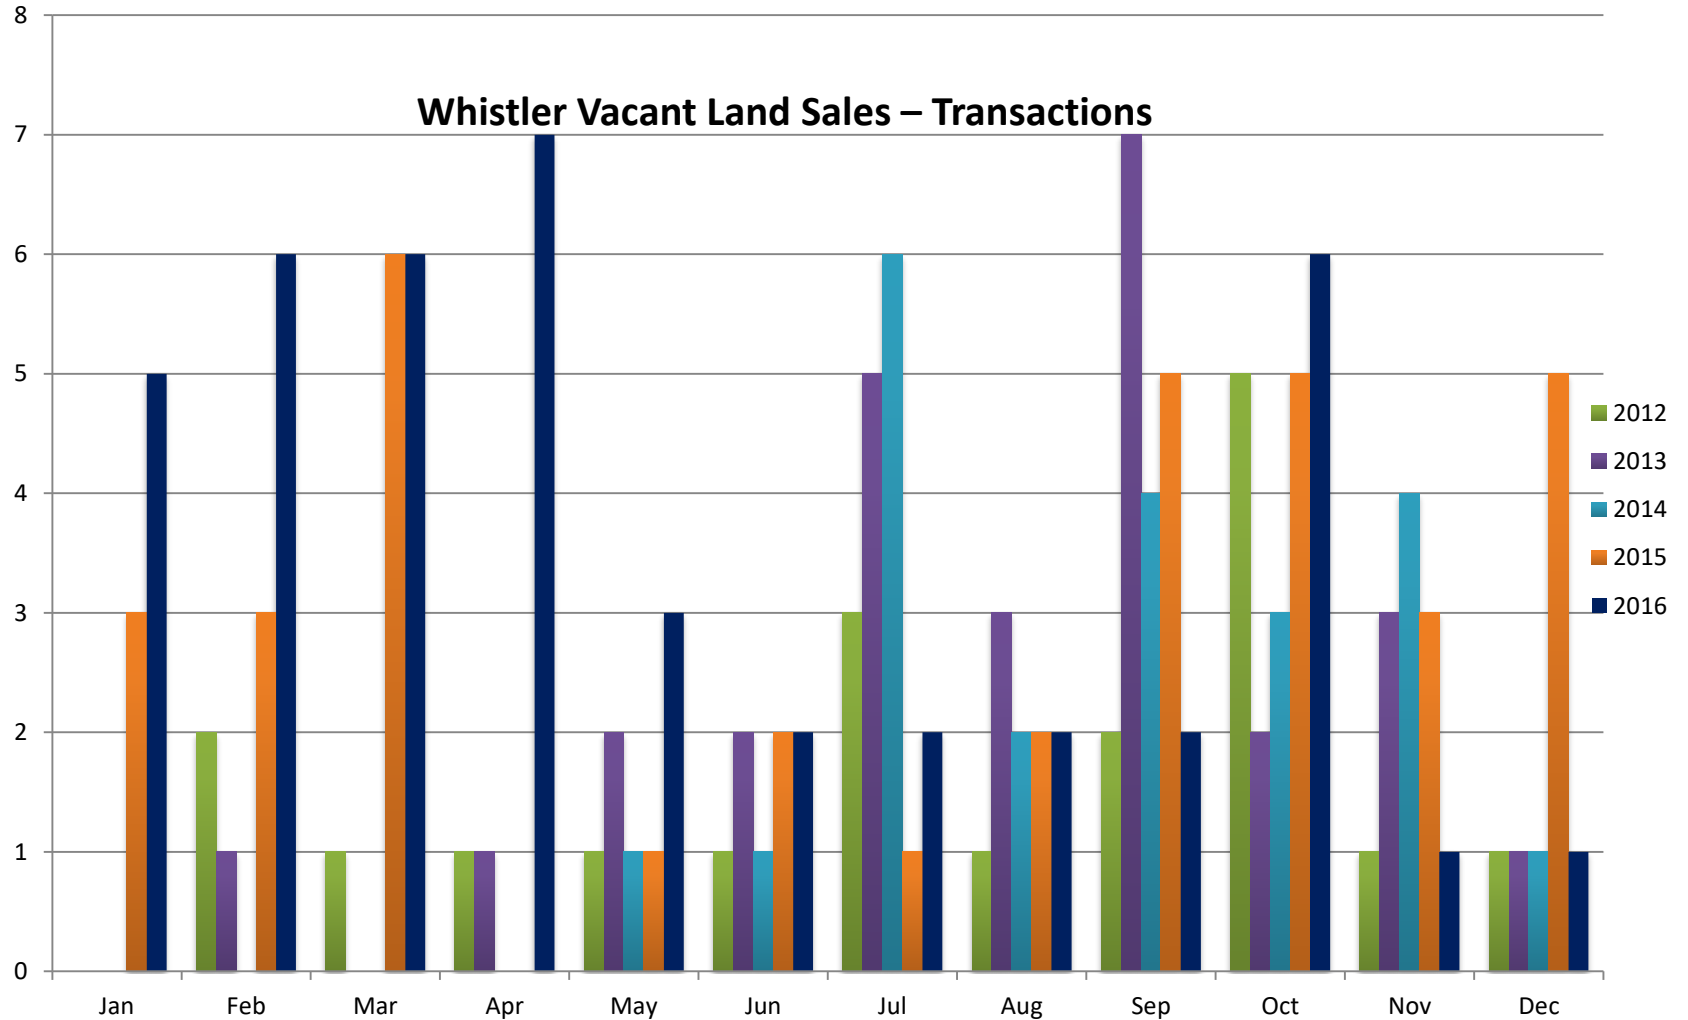

RE/MAX

Sea to Sky Real Estate Whistler

Independently Owned and Operated

Whistler Vacant Land Sales – Transactions

All sales information is derived from the Whistler Listing Service and is believed correct. E&OE

December 2016