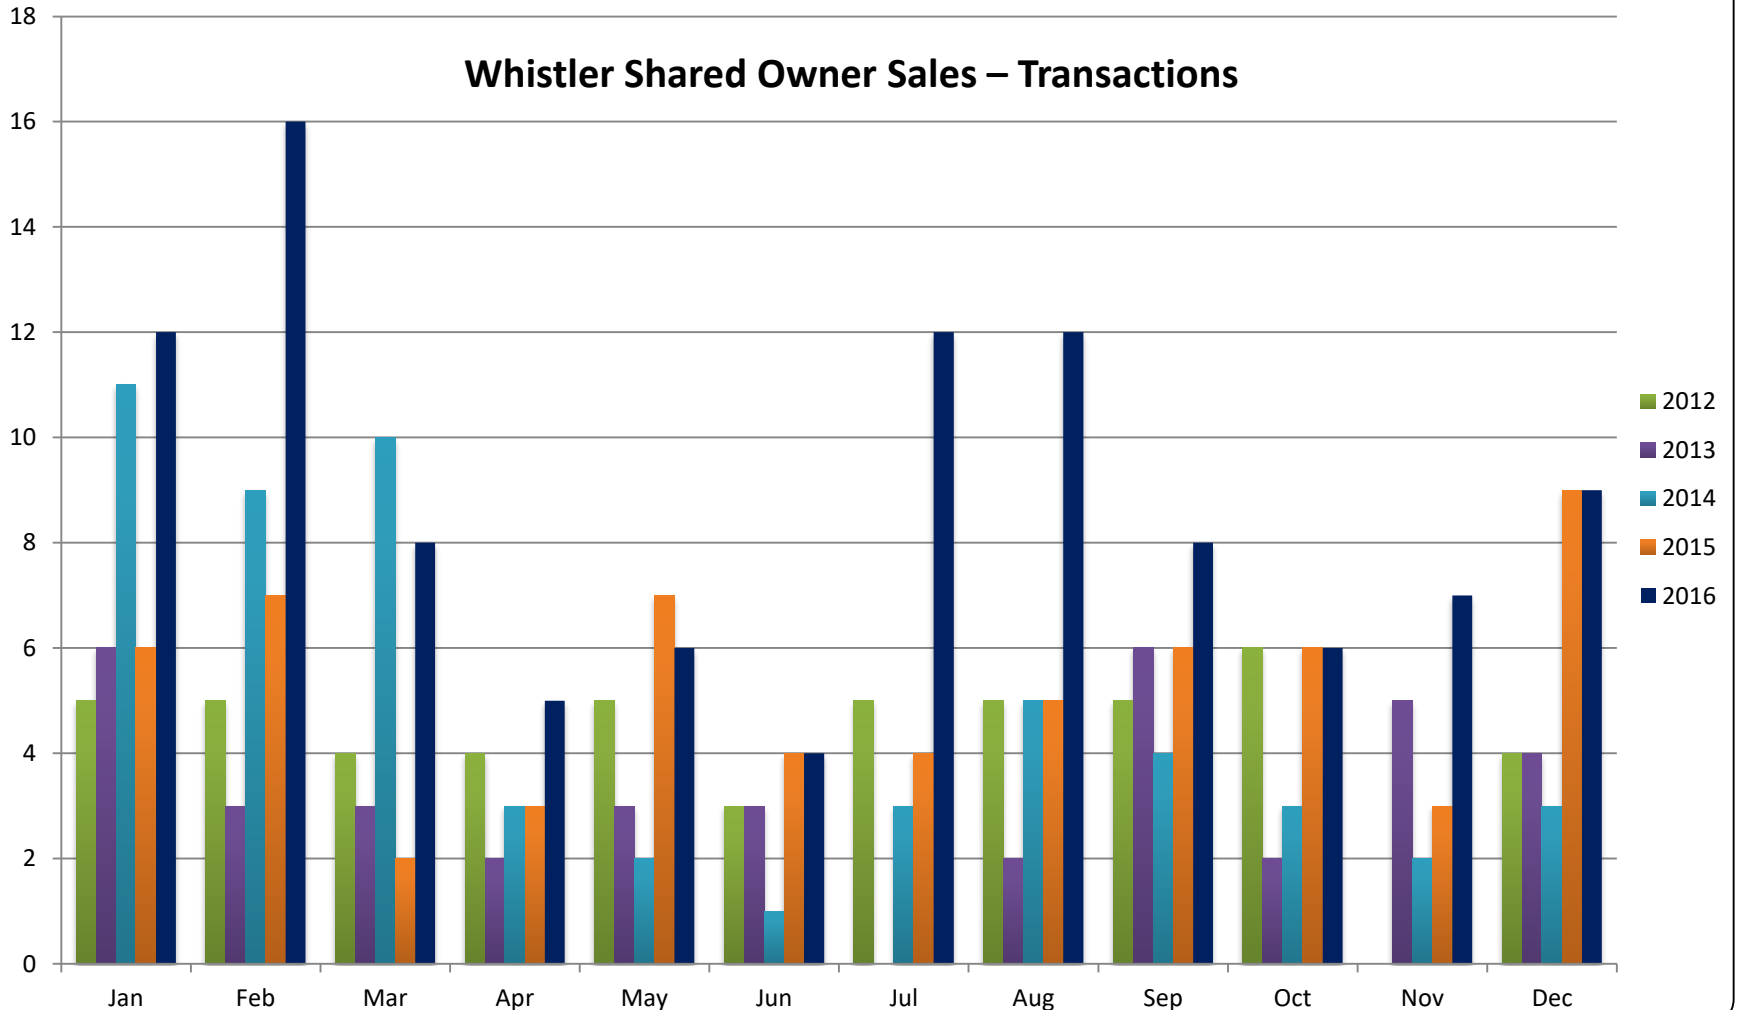

RE/MAX

Sea to Sky Real Estate Whistler
Independently Owned and Operated

RE/MAX

Sea to Sky Real Estate Whistler
Independently Owned and Operated

Whistler Shared Owner Sales – Transactions

RE/MAX

Sea to Sky Real Estate Whistler
Independently Owned and Operated