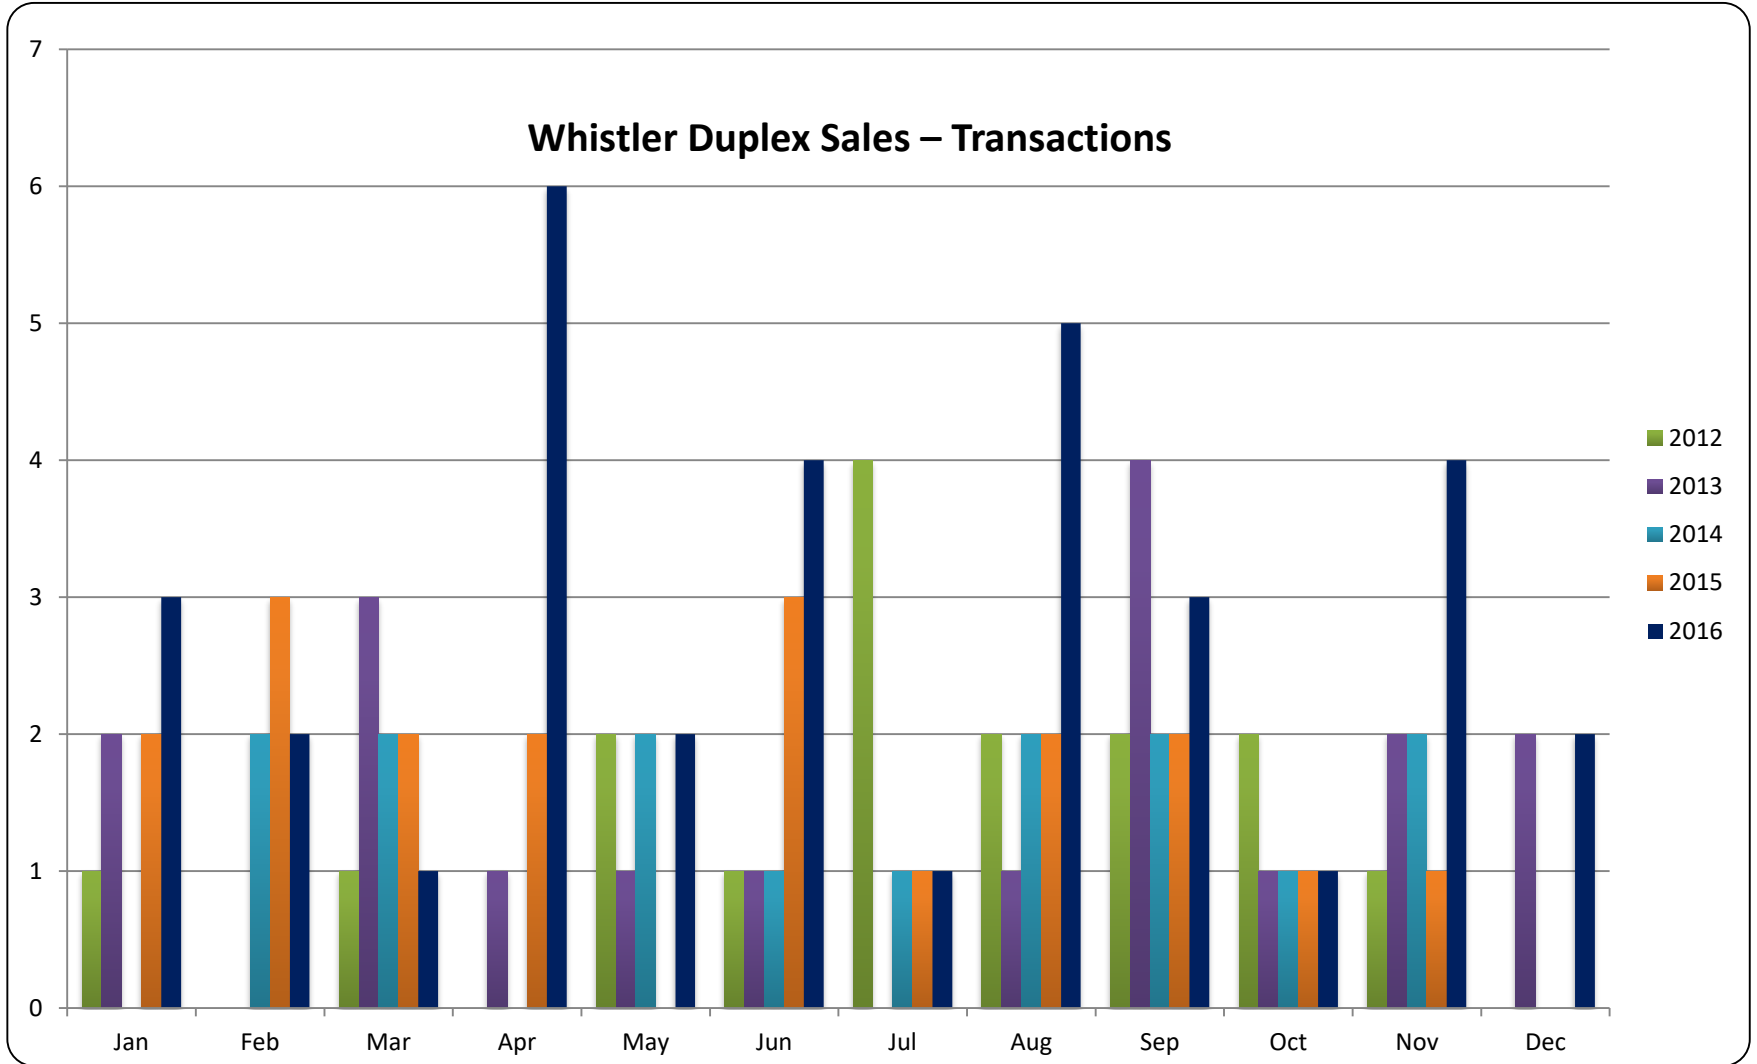

Whistler Duplex Sales – Monthly \$

All sales information is derived from the Whistler Listing Service and is believed correct. E&OE

December 2016

RE/MAX

Sea to Sky Real Estate Whistler
Independently Owned and Operated