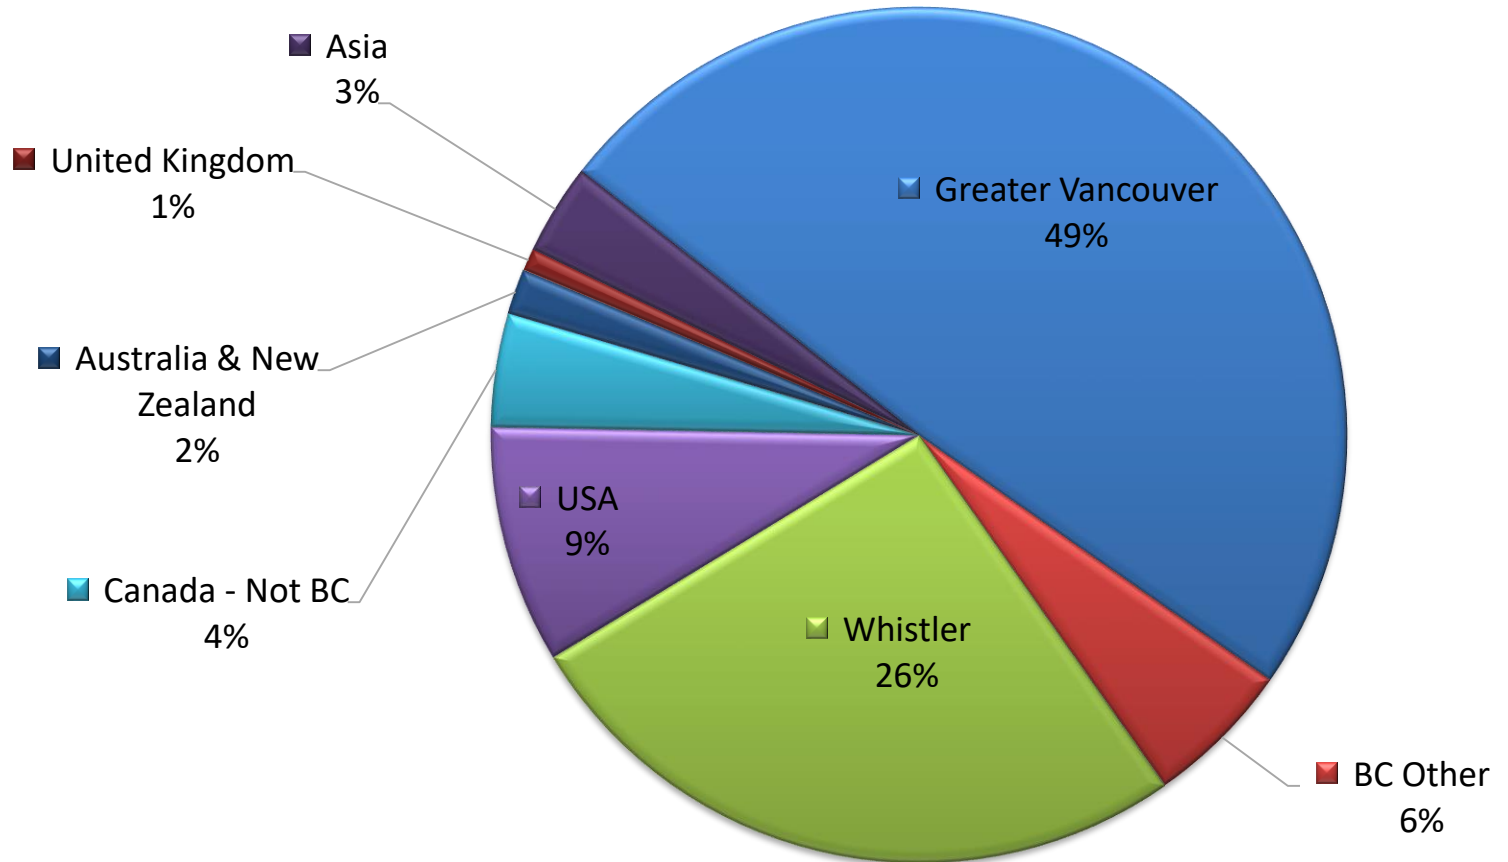

RE/MAX

Sea to Sky Real Estate Whistler

Independently Owned and Operated

Buyer's Origin – Second Quarter 2016

RE/MAX

Sea to Sky Real Estate Whistler

Independently Owned and Operated

Buyer's Origin - Third Quarter 2016