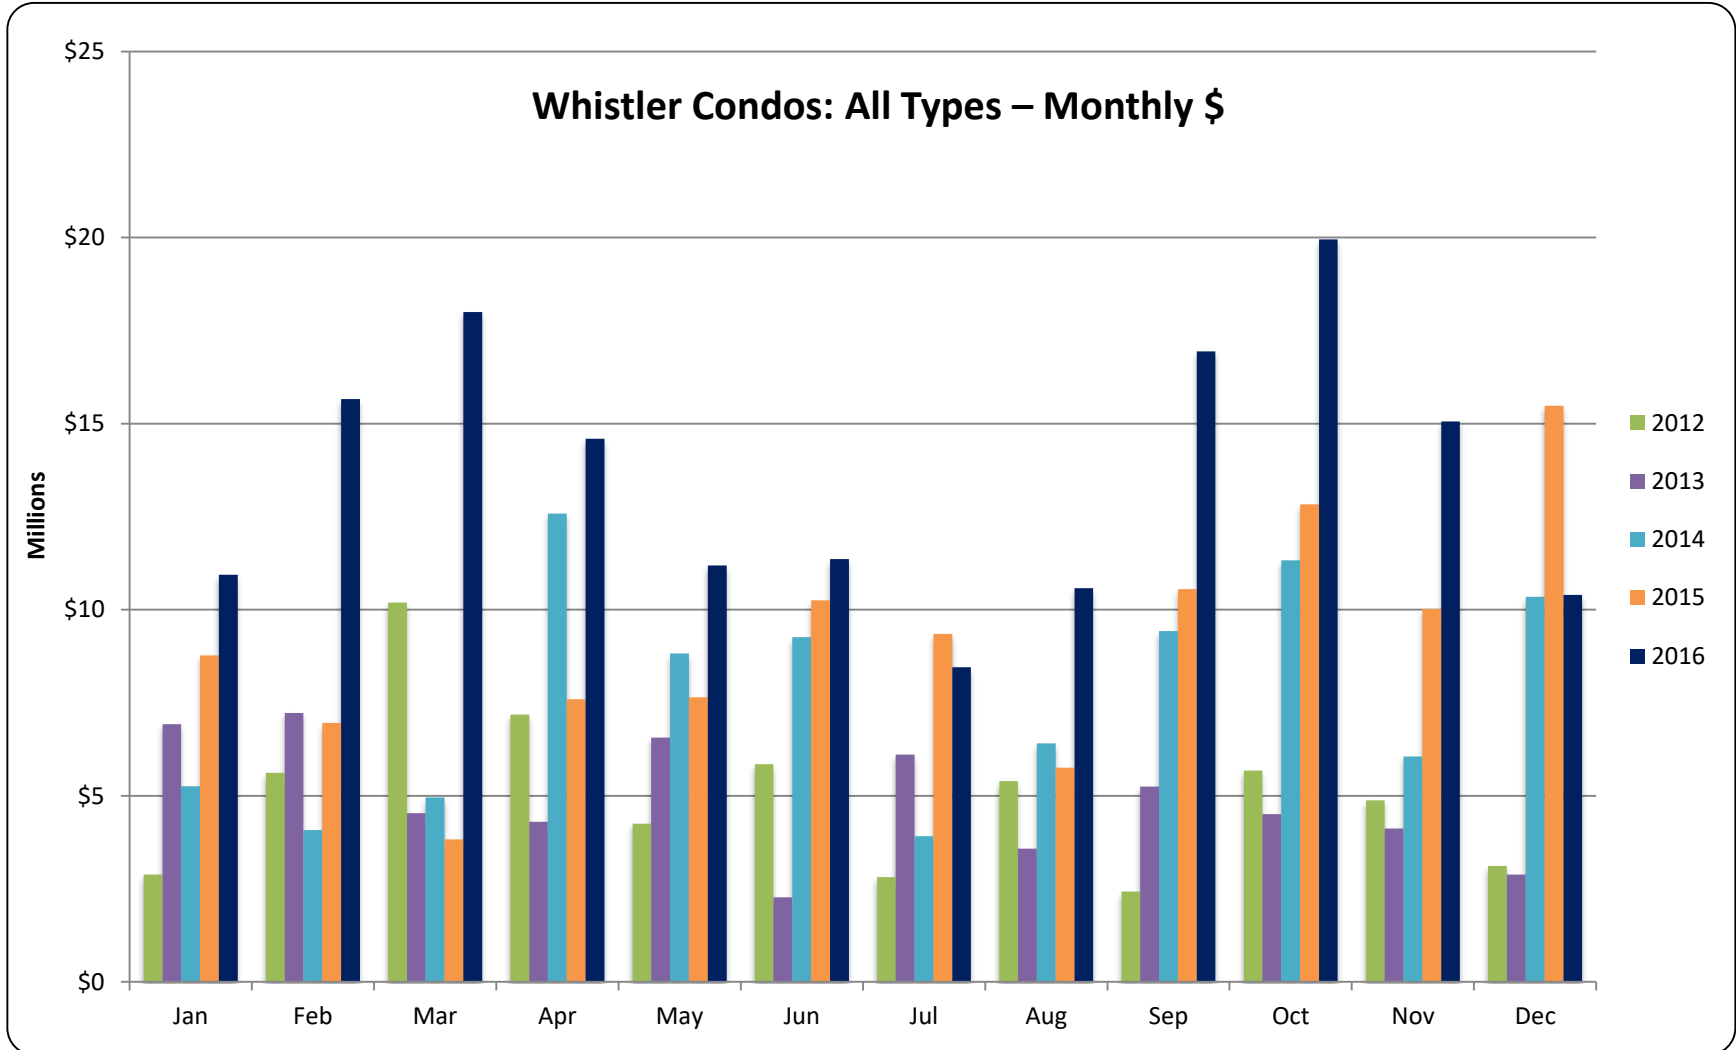

RE/MAX

Sea to Sky Real Estate Whistler
Independently Owned and Operated

RE/MAX

Sea to Sky Real Estate Whistler

Independently Owned and Operated

RE/MAX

Sea to Sky Real Estate Whistler

Independently Owned and Operated