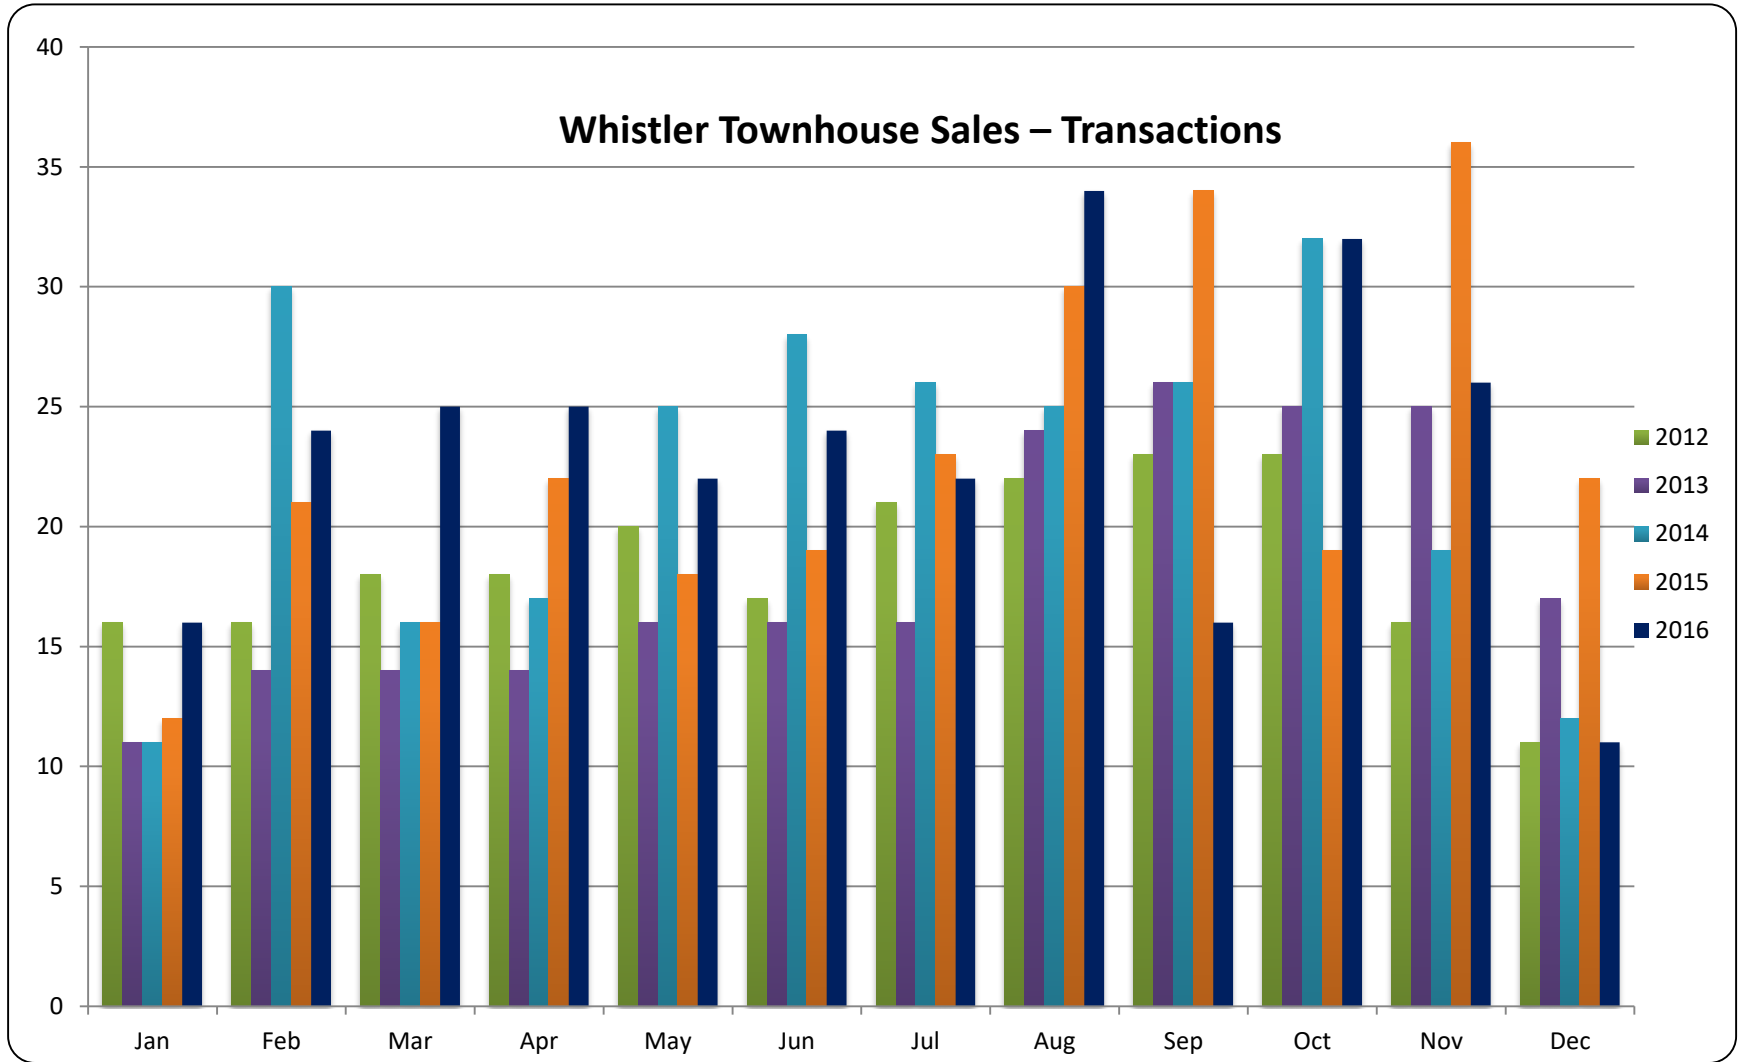

RE/MAX

Sea to Sky Real Estate Whistler
Independently Owned and Operated

All sales information is derived from the Whistler Listing Service and is believed correct. E&OE

December 2016