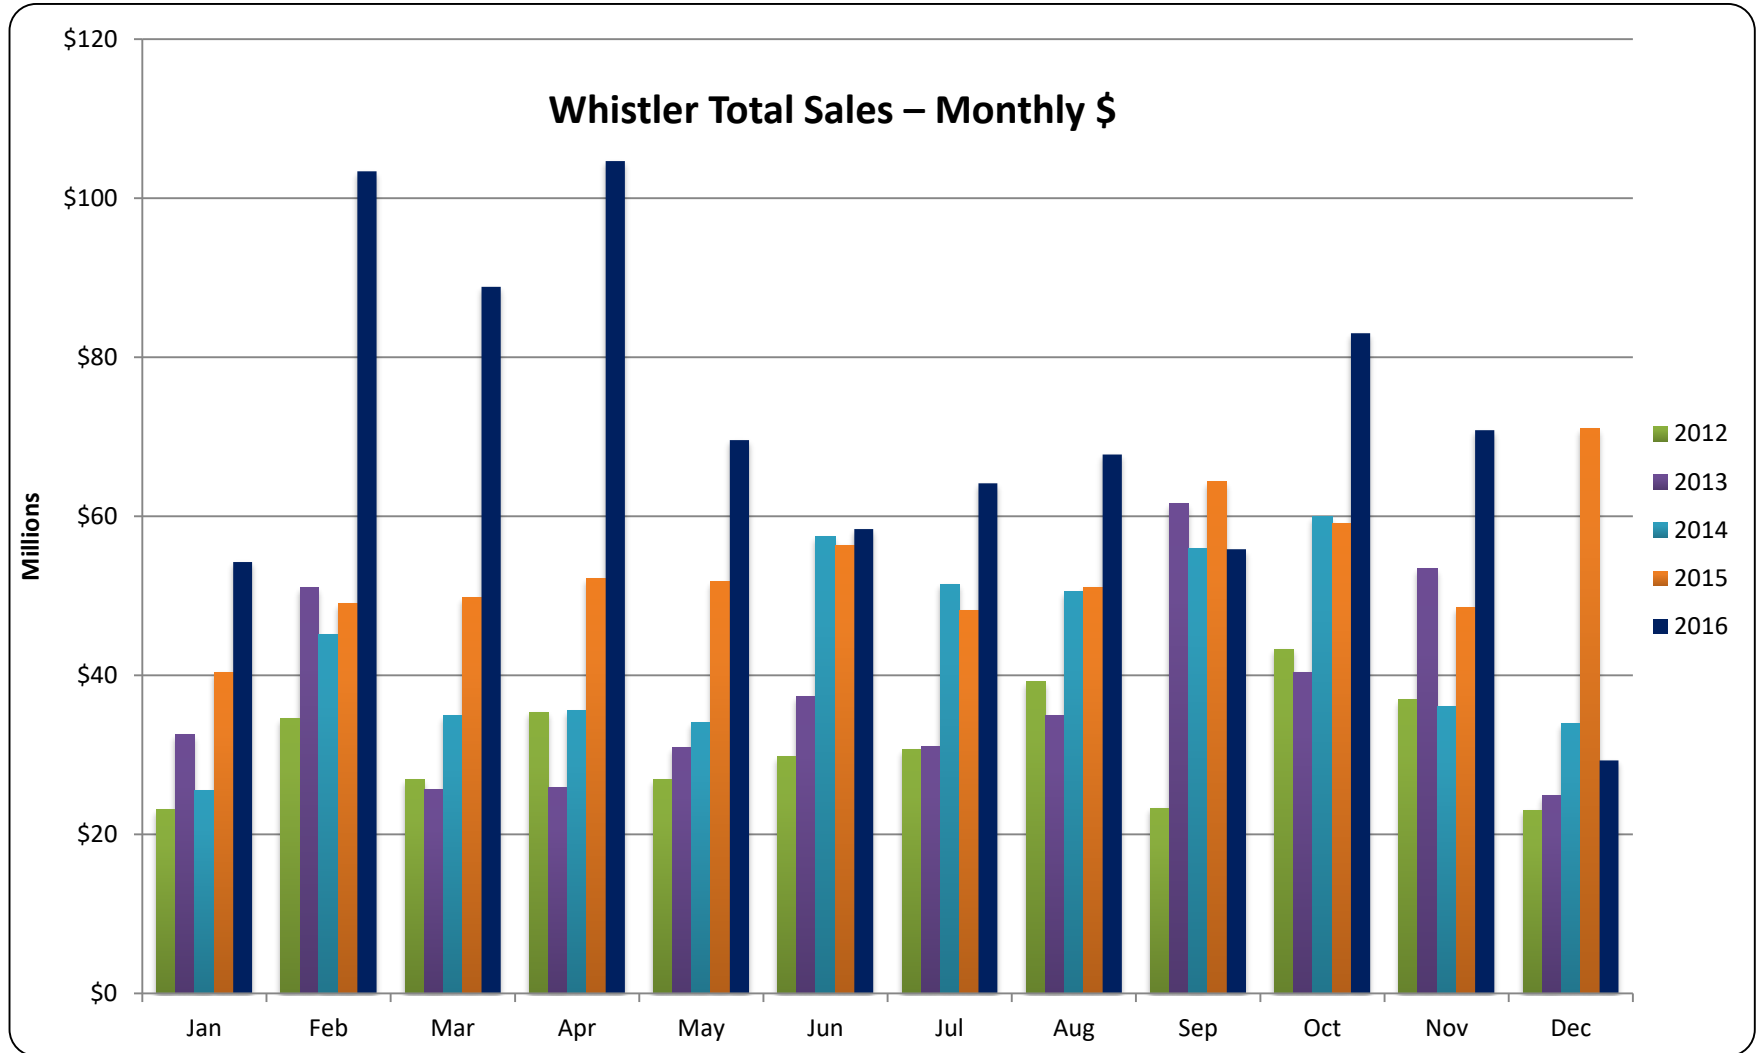

Independently Owned and Operated

Whistler Vacant Land Sales – Transactions

All sales information is derived from the Whistler Listing Service and is believed correct. E&OE

December 2016

RE/MAX

Sea to Sky Real Estate Whistler
Independently Owned and Operated