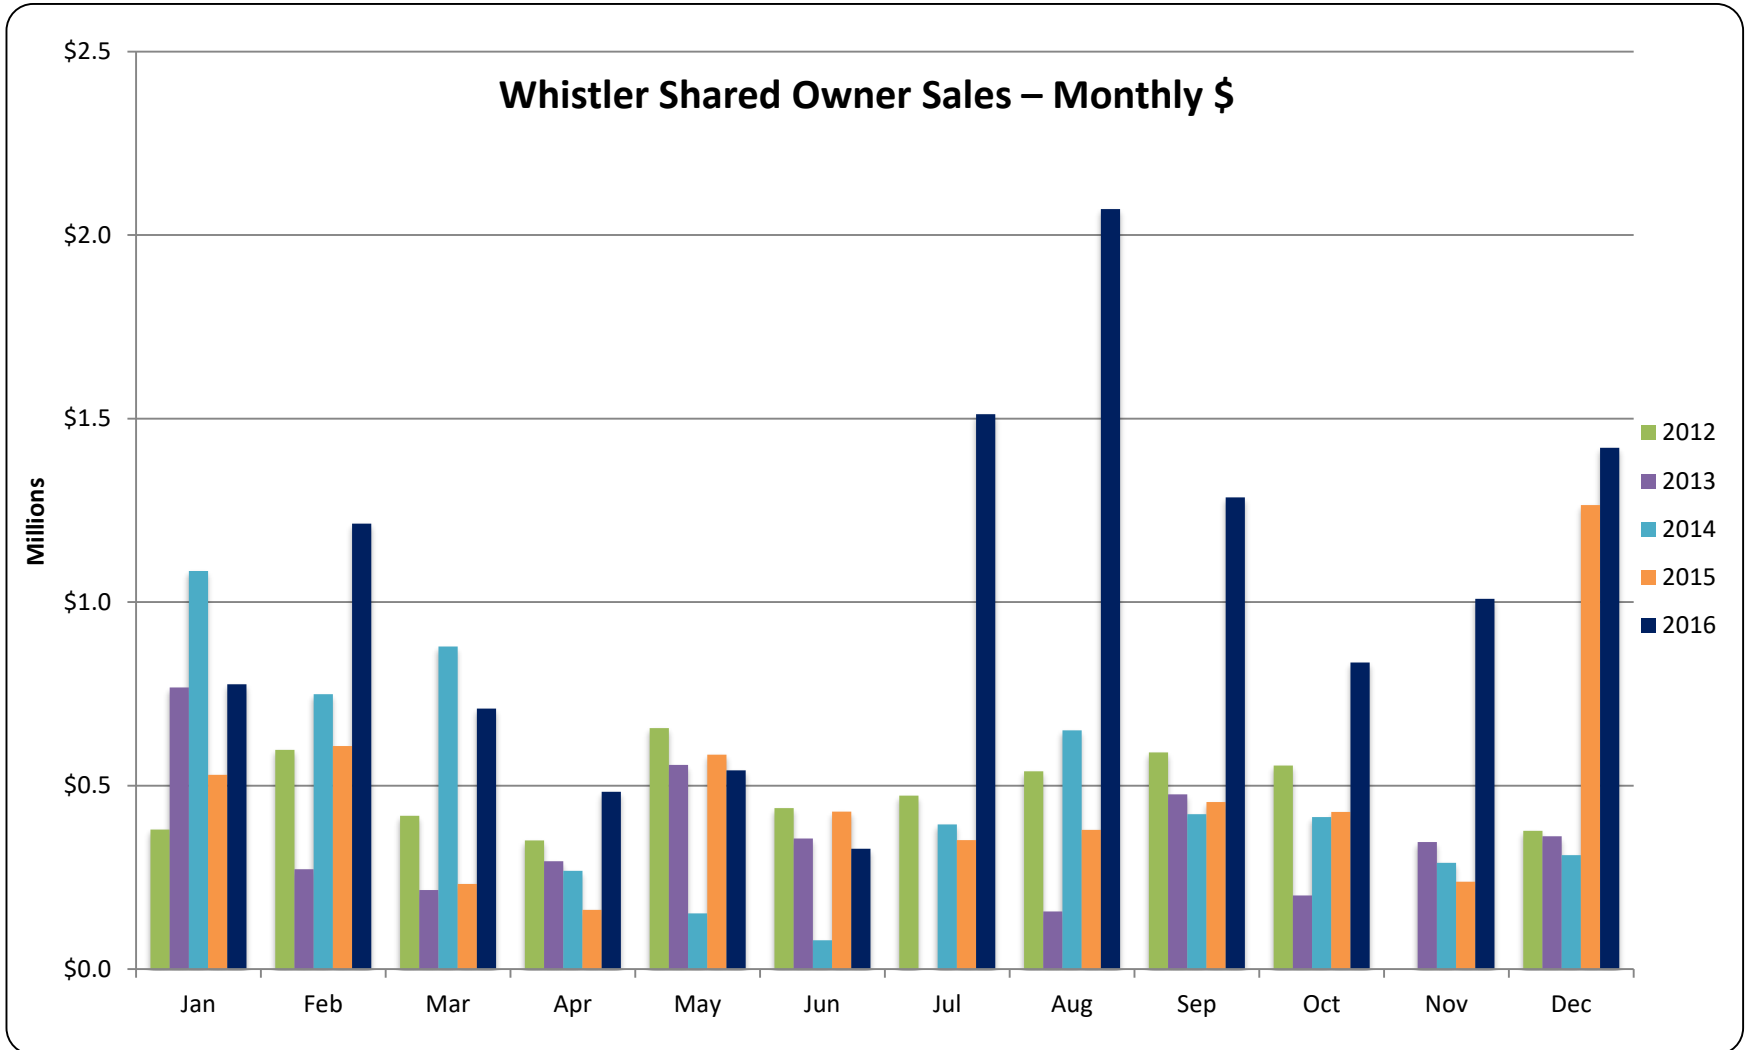

RE/MAX

Sea to Sky Real Estate Whistler
Independently Owned and Operated