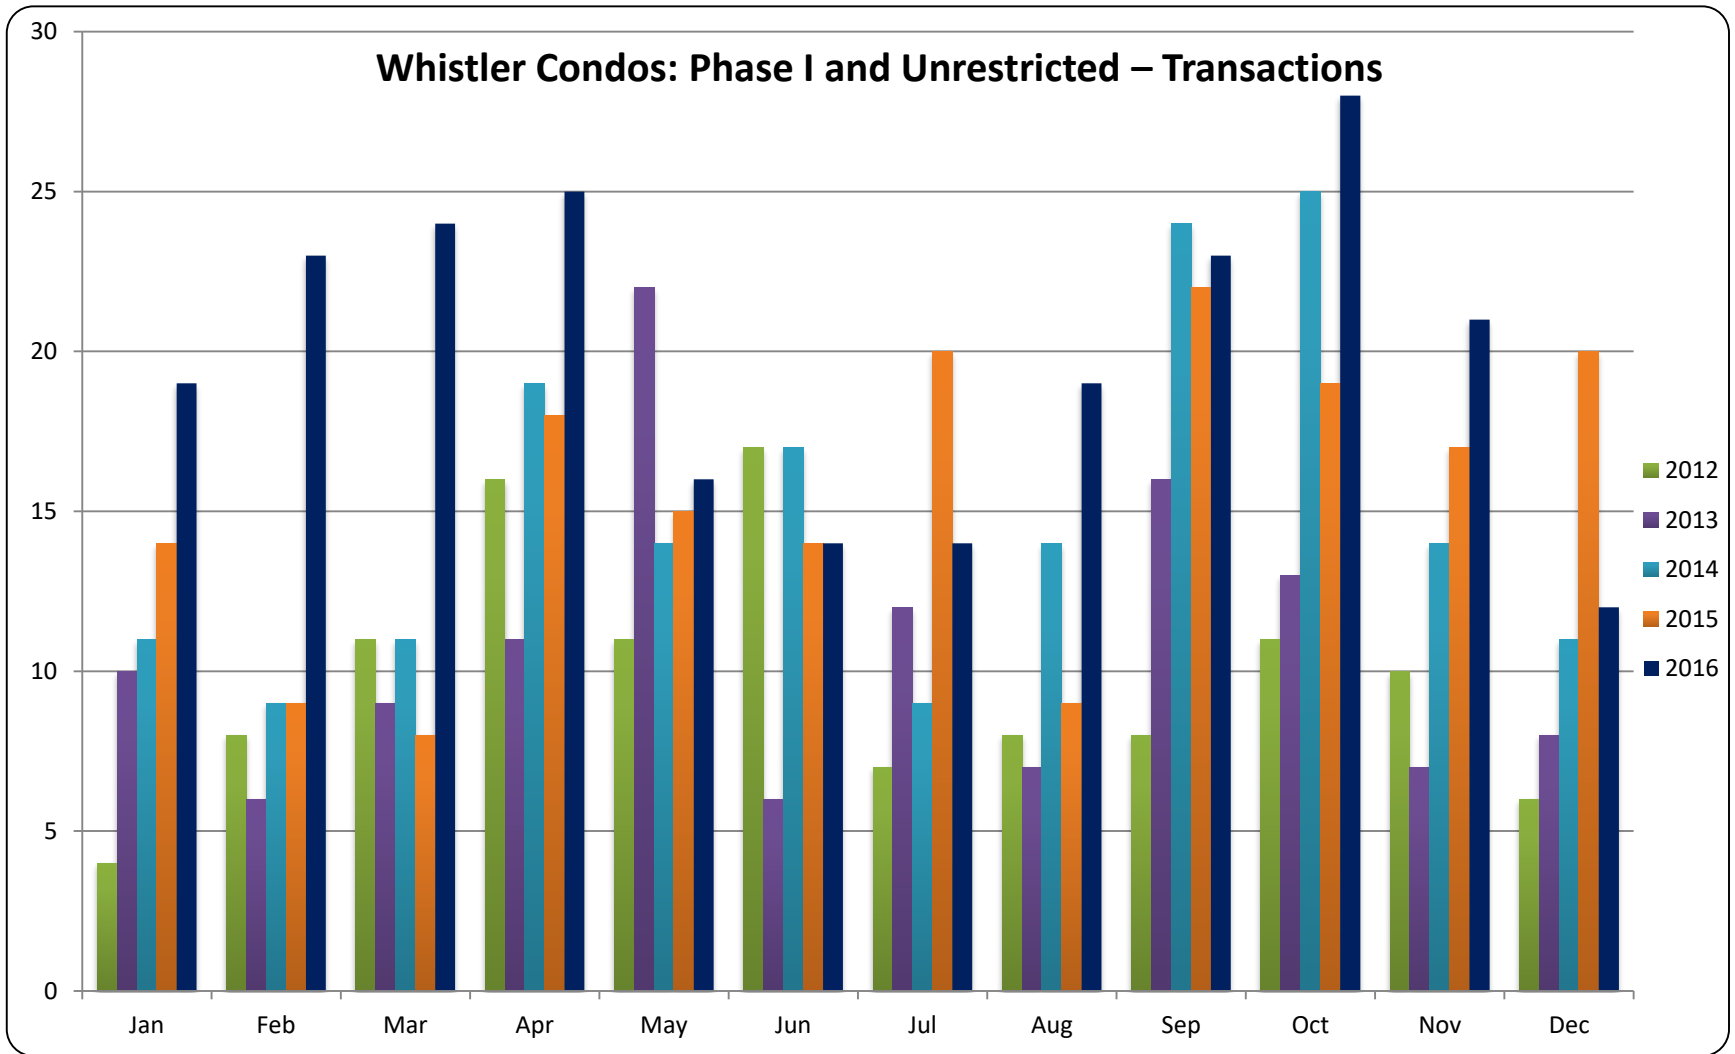

RE/MAX

Sea to Sky Real Estate Whistler
Independently Owned and Operated

All sales information is derived from the Whistler Listing Service and is believed correct. E&OE

December 2016