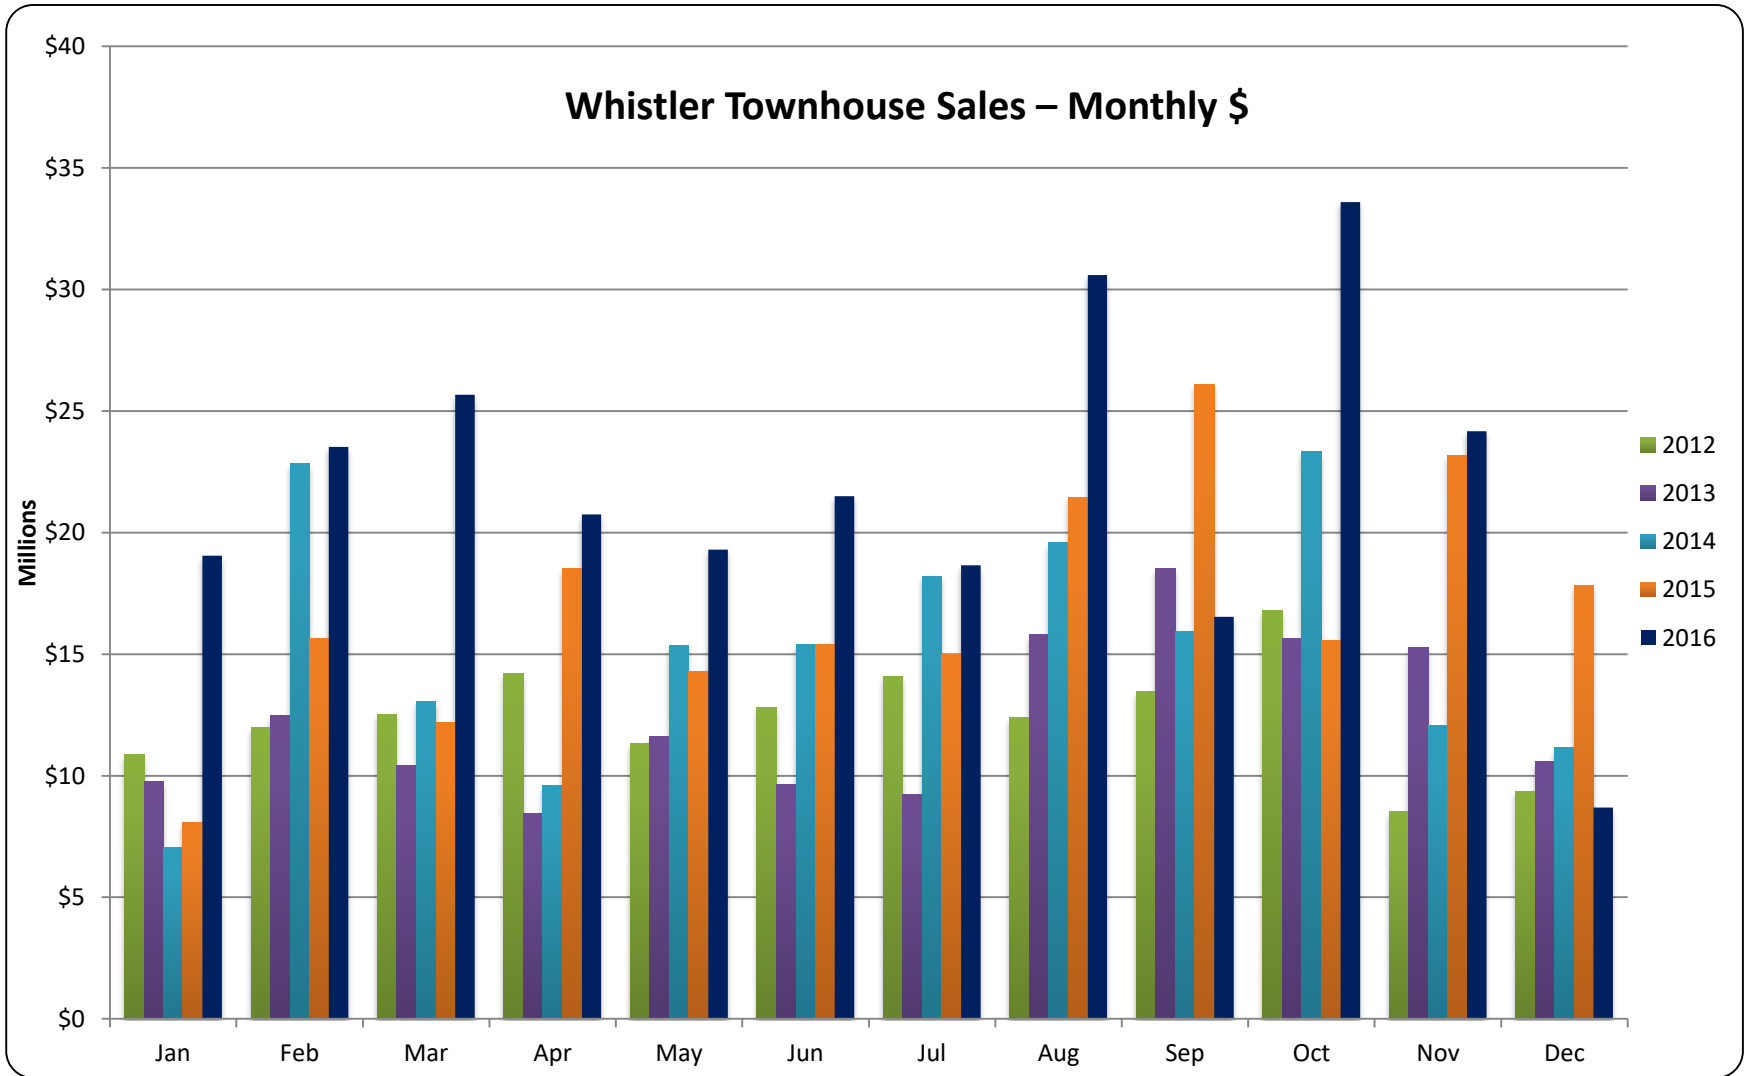

RE/MAX

Sea to Sky Real Estate Whistler
Independently Owned and Operated

RE/MAX

Sea to Sky Real Estate Whistler
Independently Owned and Operated

Whistler Shared Owner Sales – Transactions

RE/MAX

Sea to Sky Real Estate Whistler
Independently Owned and Operated