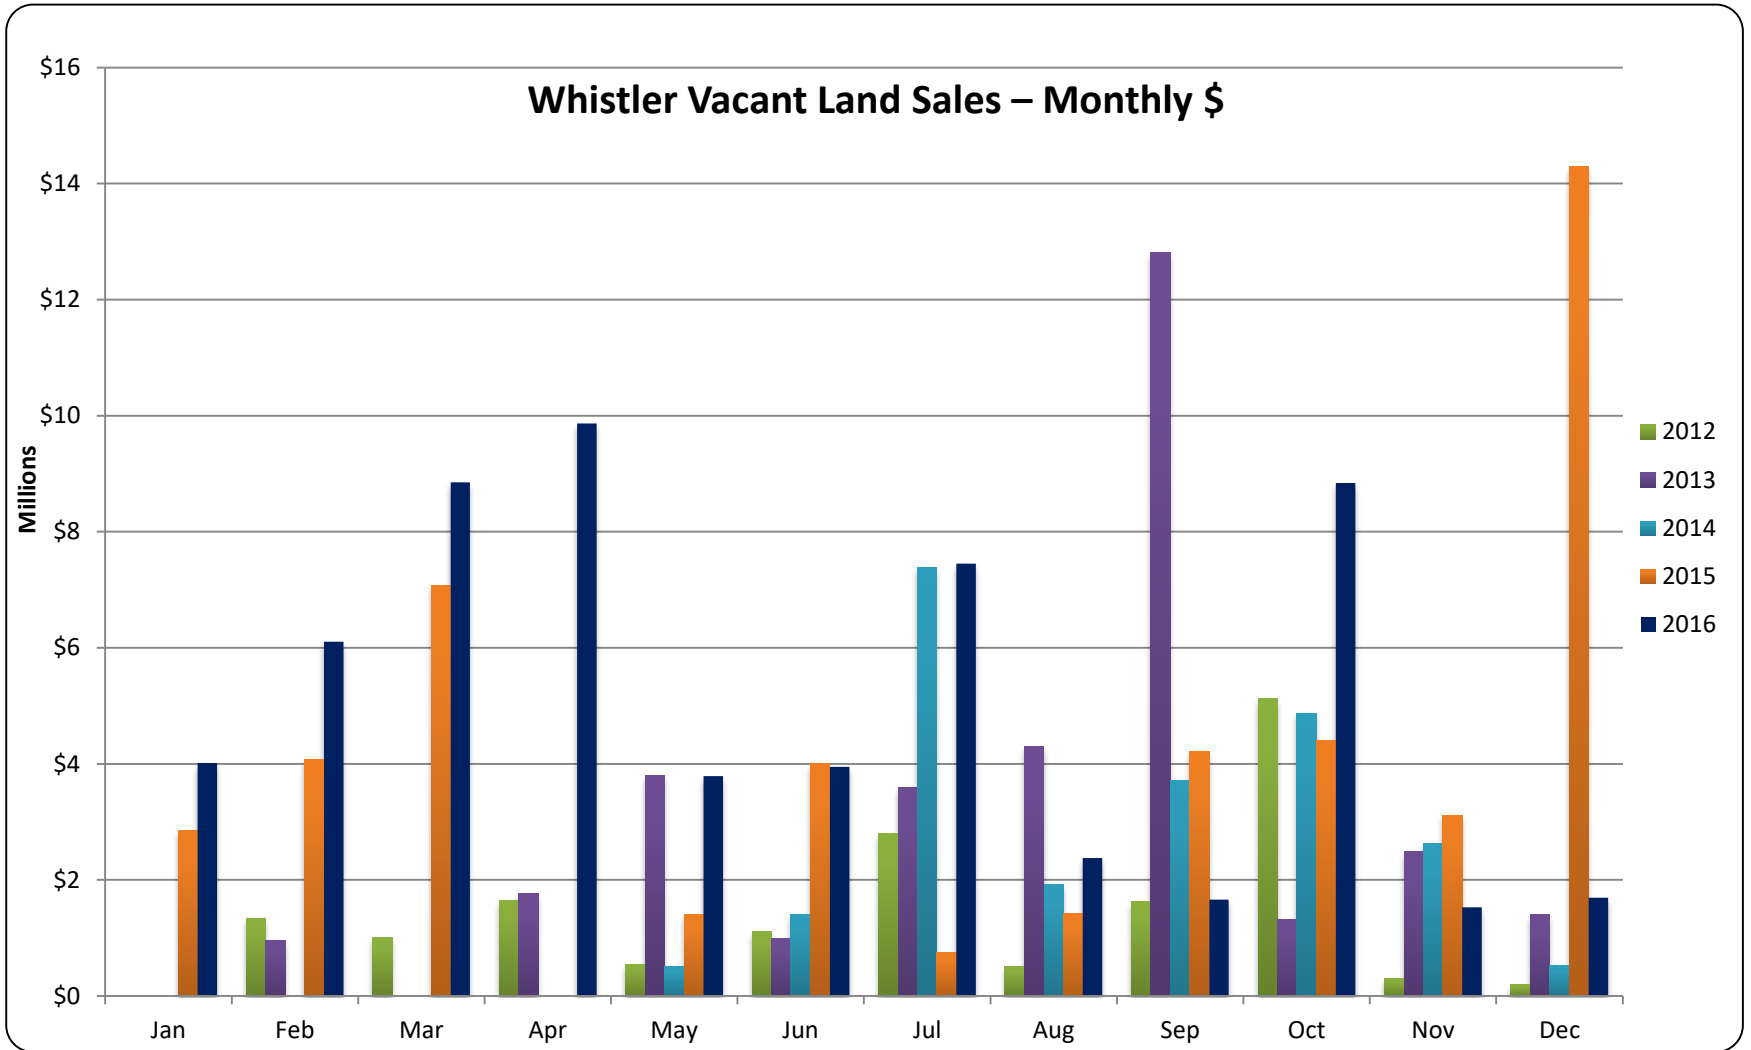

RE/MAX

Sea to Sky Real Estate Whistler

Independently Owned and Operated

All sales information is derived from the Whistler Listing Service and is believed correct. E&OE

December 2016