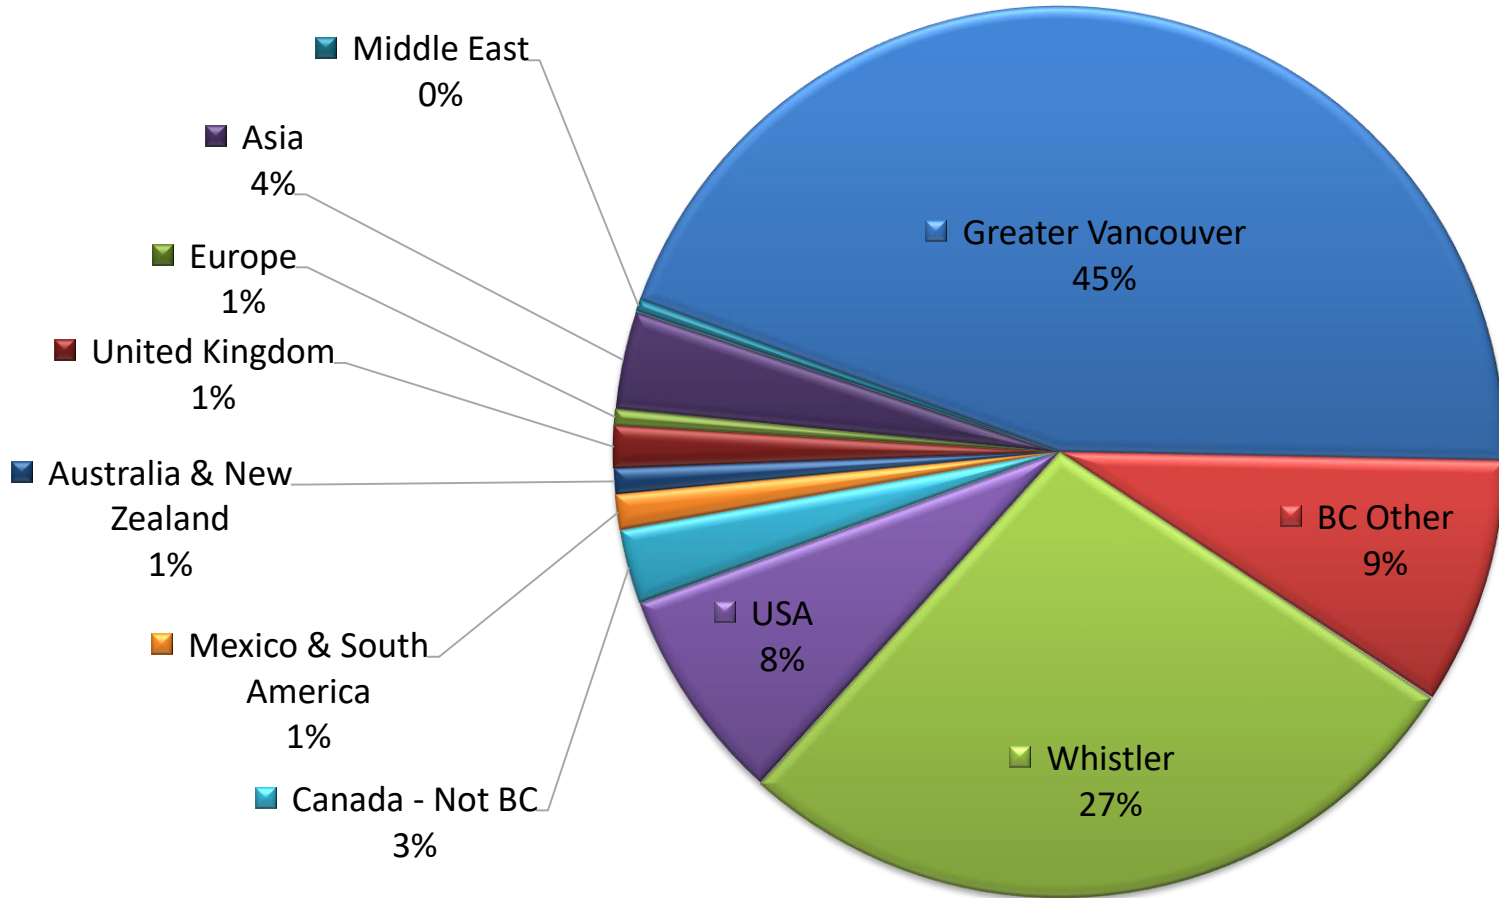

Sales - \$ Volume Quarterly

RE/MAX

Sea to Sky Real Estate Whistler
Independently Owned and Operated

Sales - Units Quarterly

RE/MAX

Sea to Sky Real Estate Whistler

Independently Owned and Operated

Buyer's Origin 2015