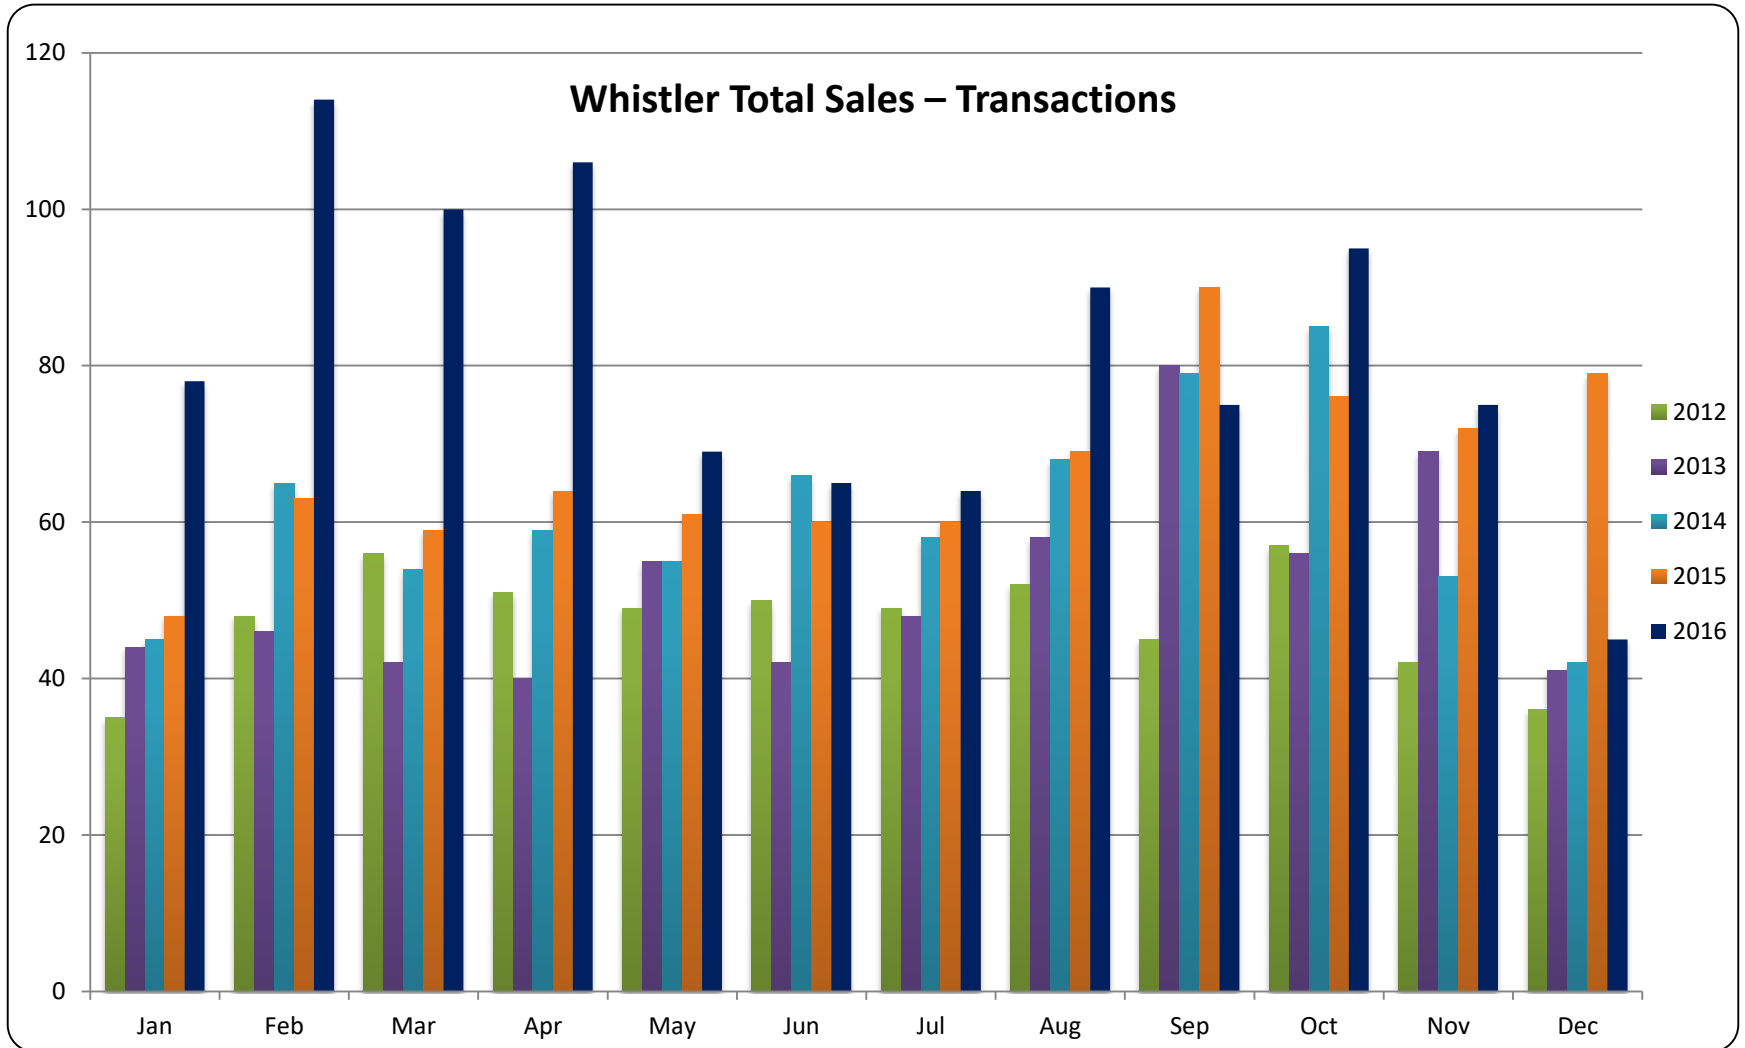

RE/MAX

Sea to Sky Real Estate Whistler
Independently Owned and Operated