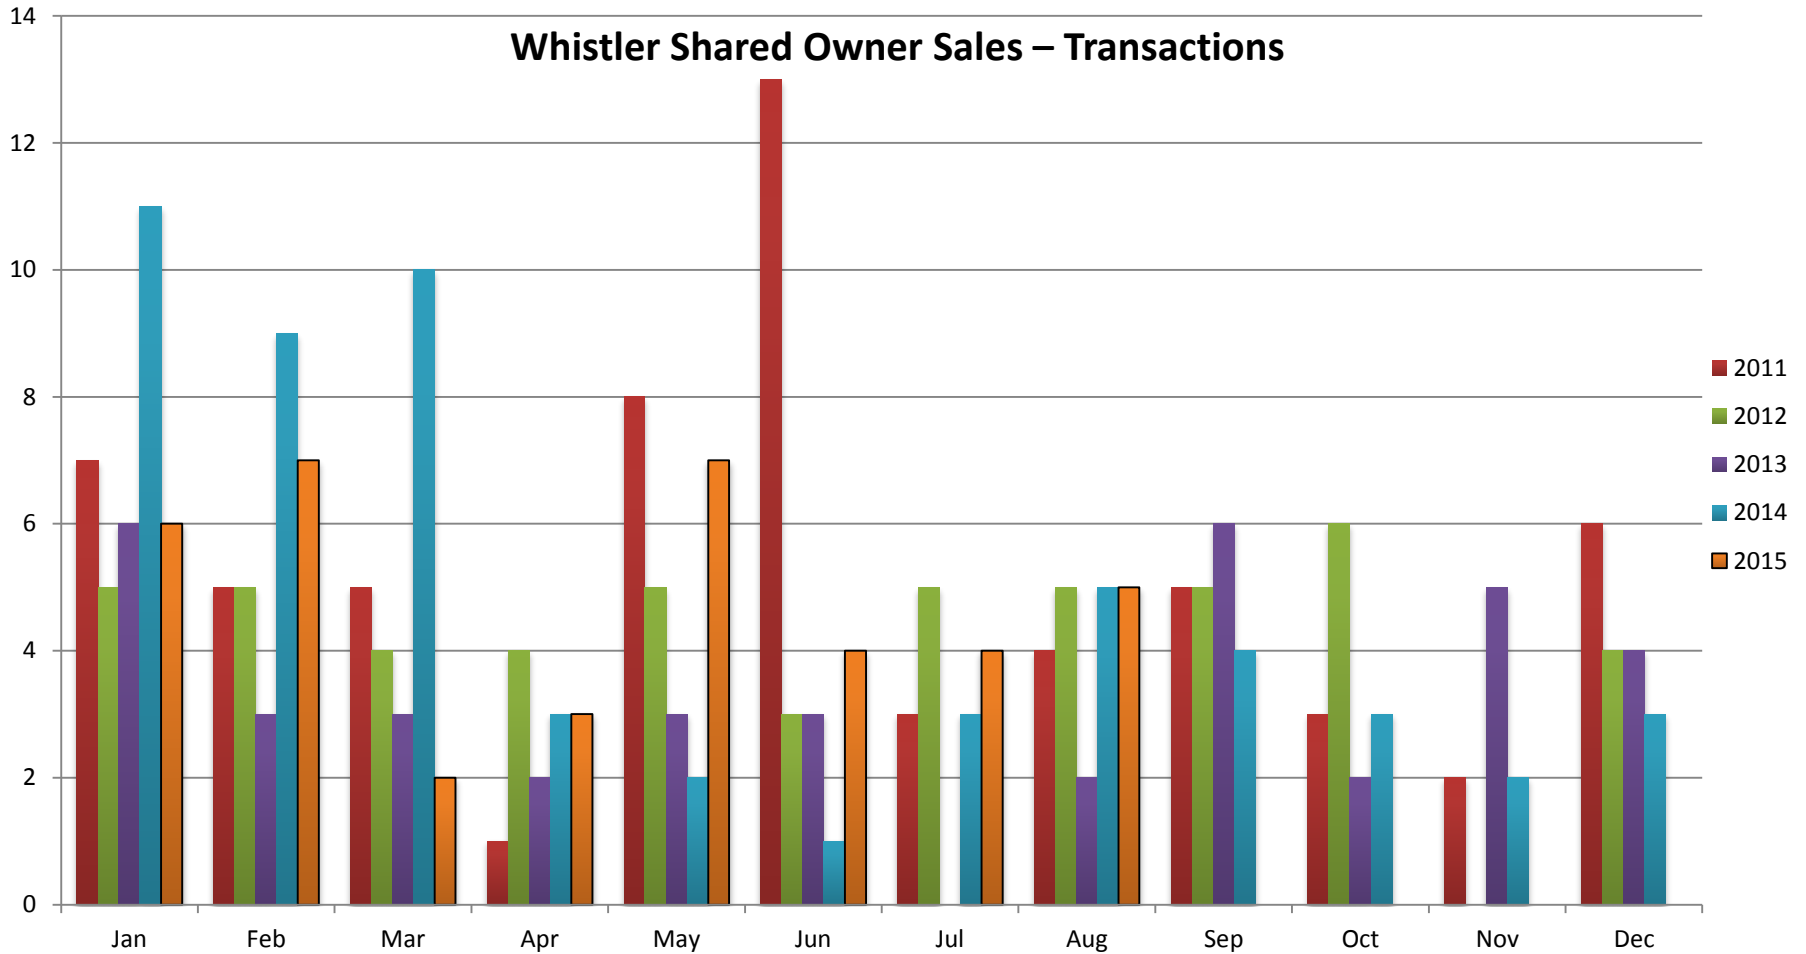

RE/MAX

Sea to Sky Real Estate Whistler
Independently Owned and Operated

Whistler Shared Owner Sales – Transactions

All sales information is derived from the Whistler Listing Service and is believed correct. E&OE

August 2015