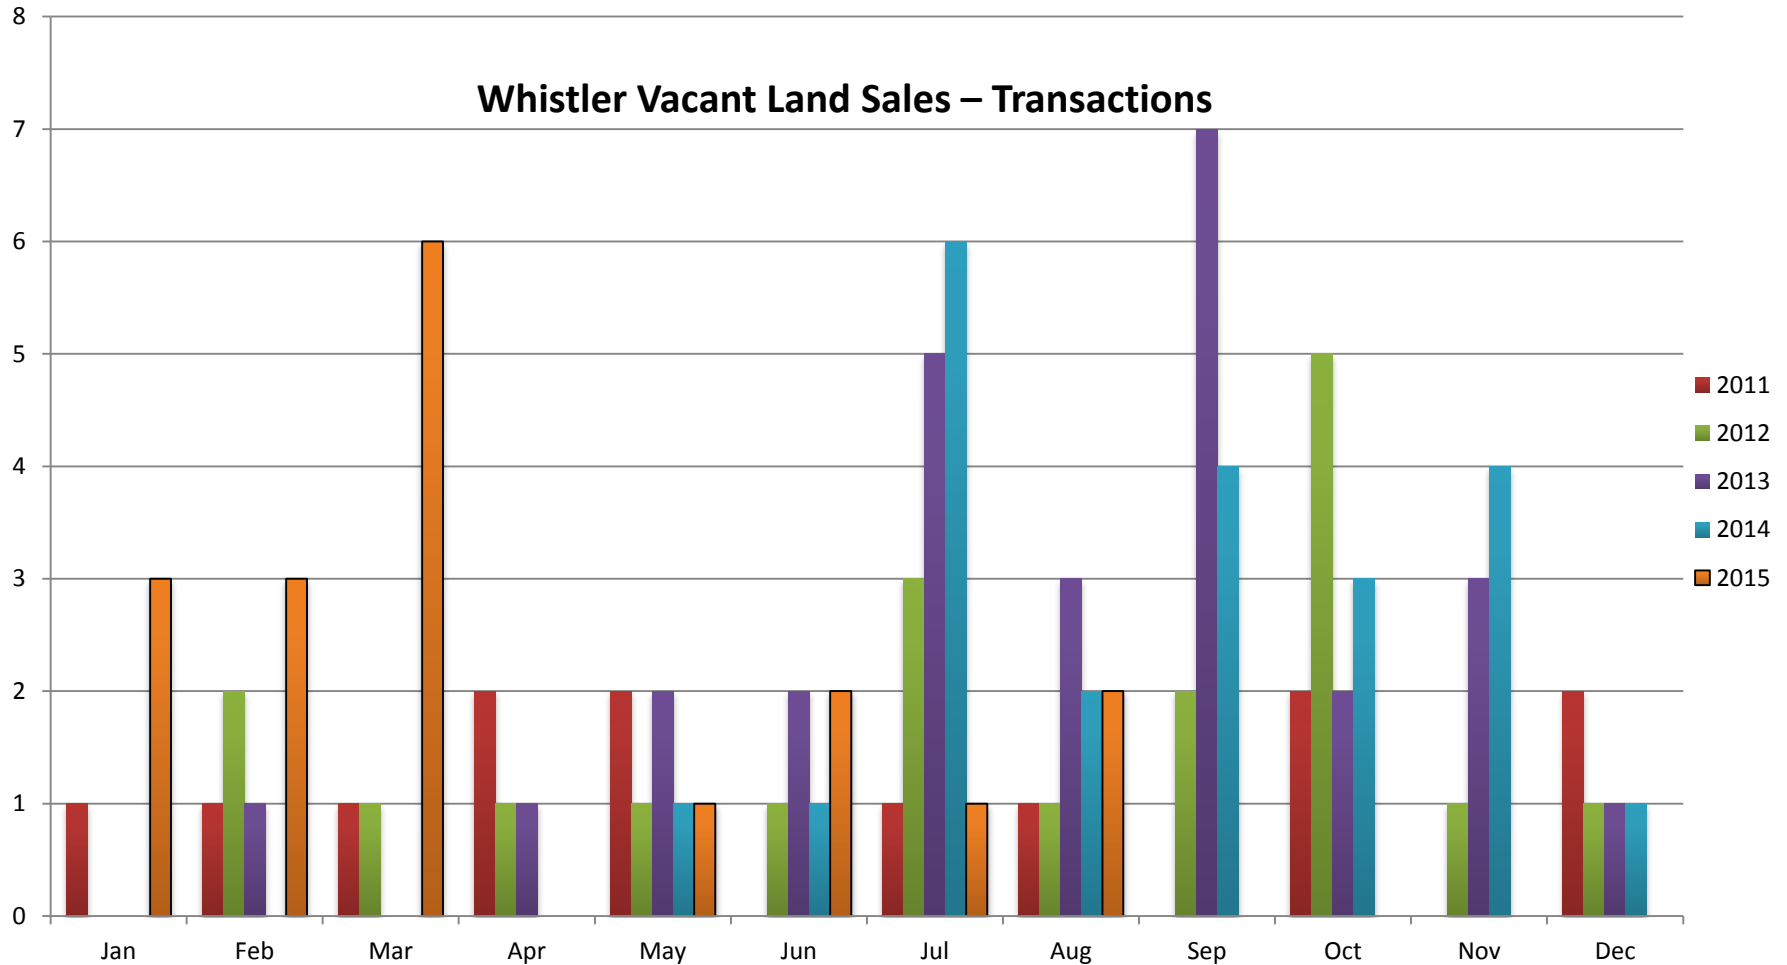

RE/MAX

Sea to Sky Real Estate Whistler
Independently Owned and Operated

Whistler Vacant Land Sales – Transactions

All sales information is derived from the Whistler Listing Service and is believed correct. E&OE

August 2015