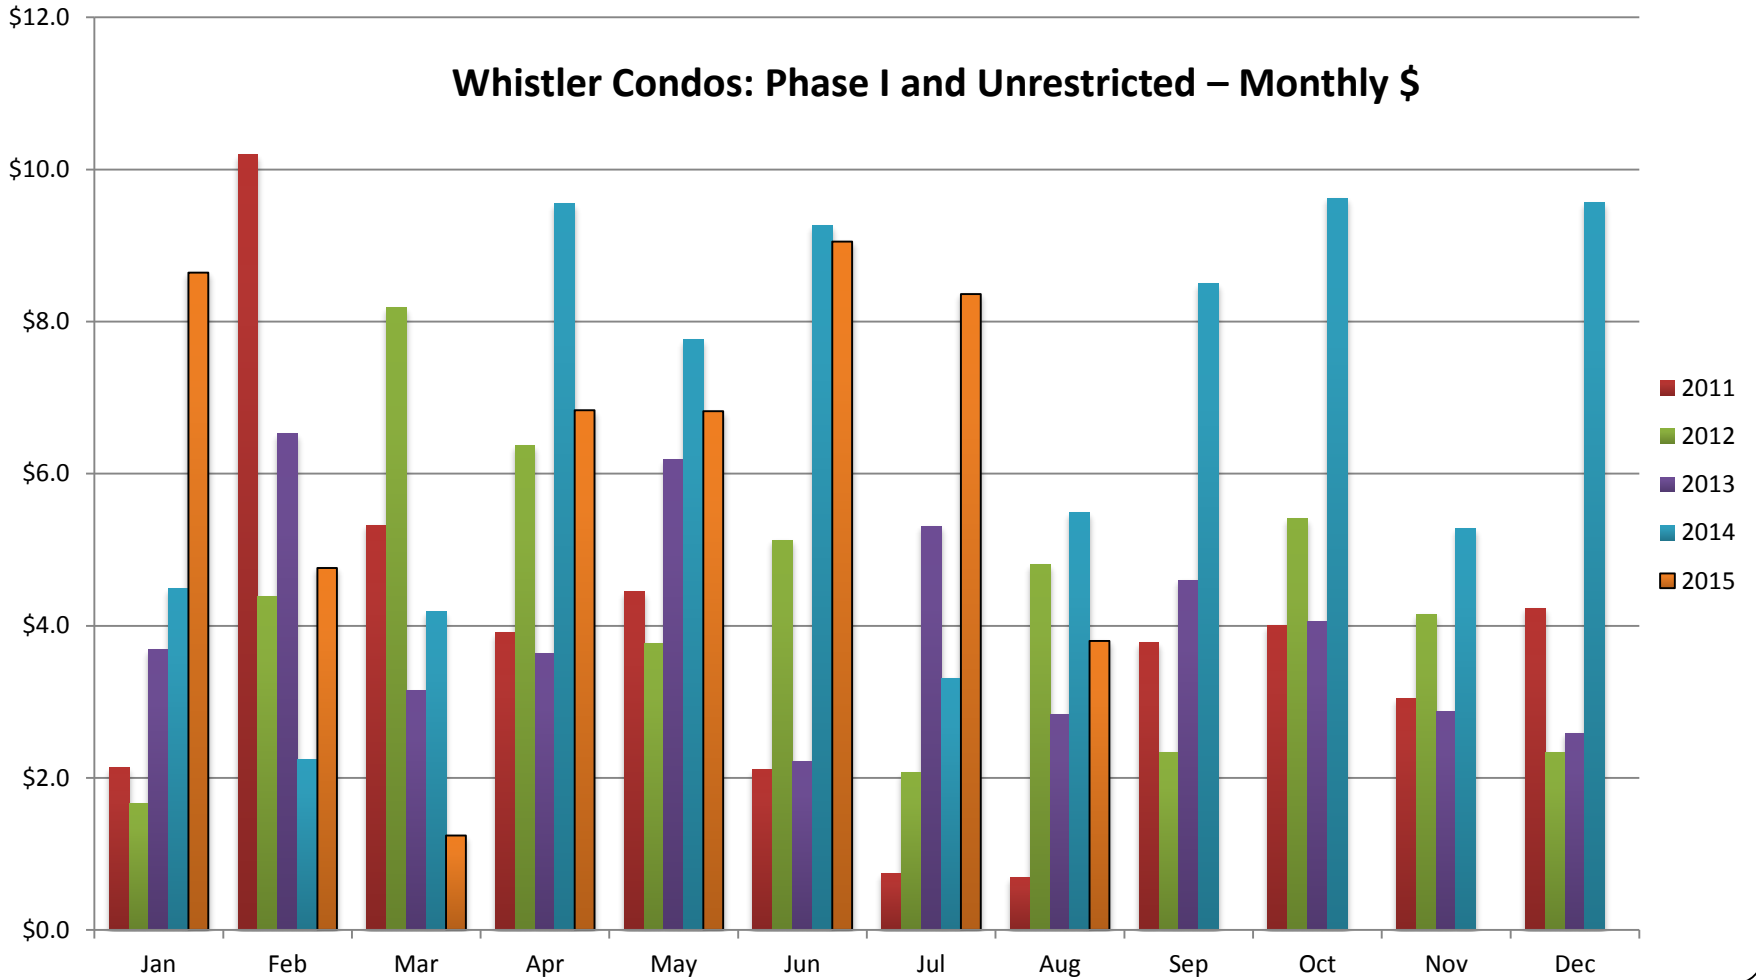

RE/MAX

Sea to Sky Real Estate Whistler
Independently Owned and Operated

All sales information is derived from the Whistler Listing Service and is believed correct. E&OE

August 2015