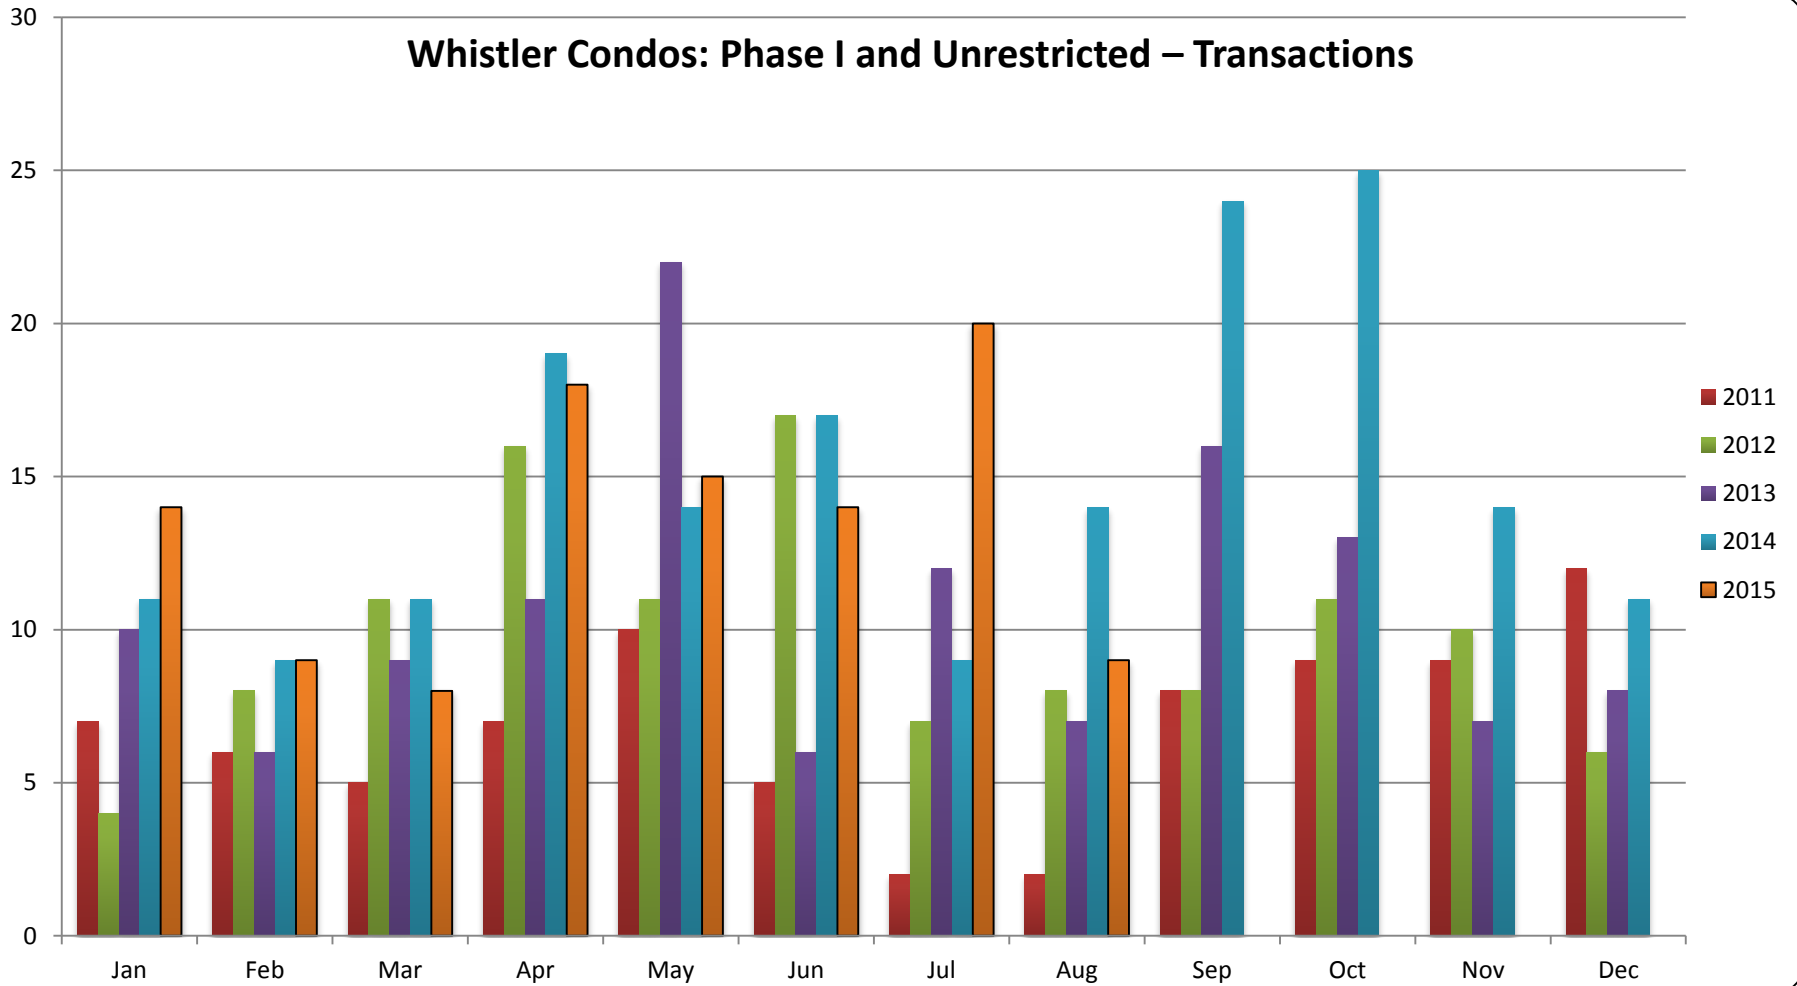

RE/MAX

Sea to Sky Real Estate Whistler
Independently Owned and Operated

Whistler Condos: Phase I and Unrestricted – Transactions

All sales information is derived from the Whistler Listing Service and is believed correct. E&OE

August 2015