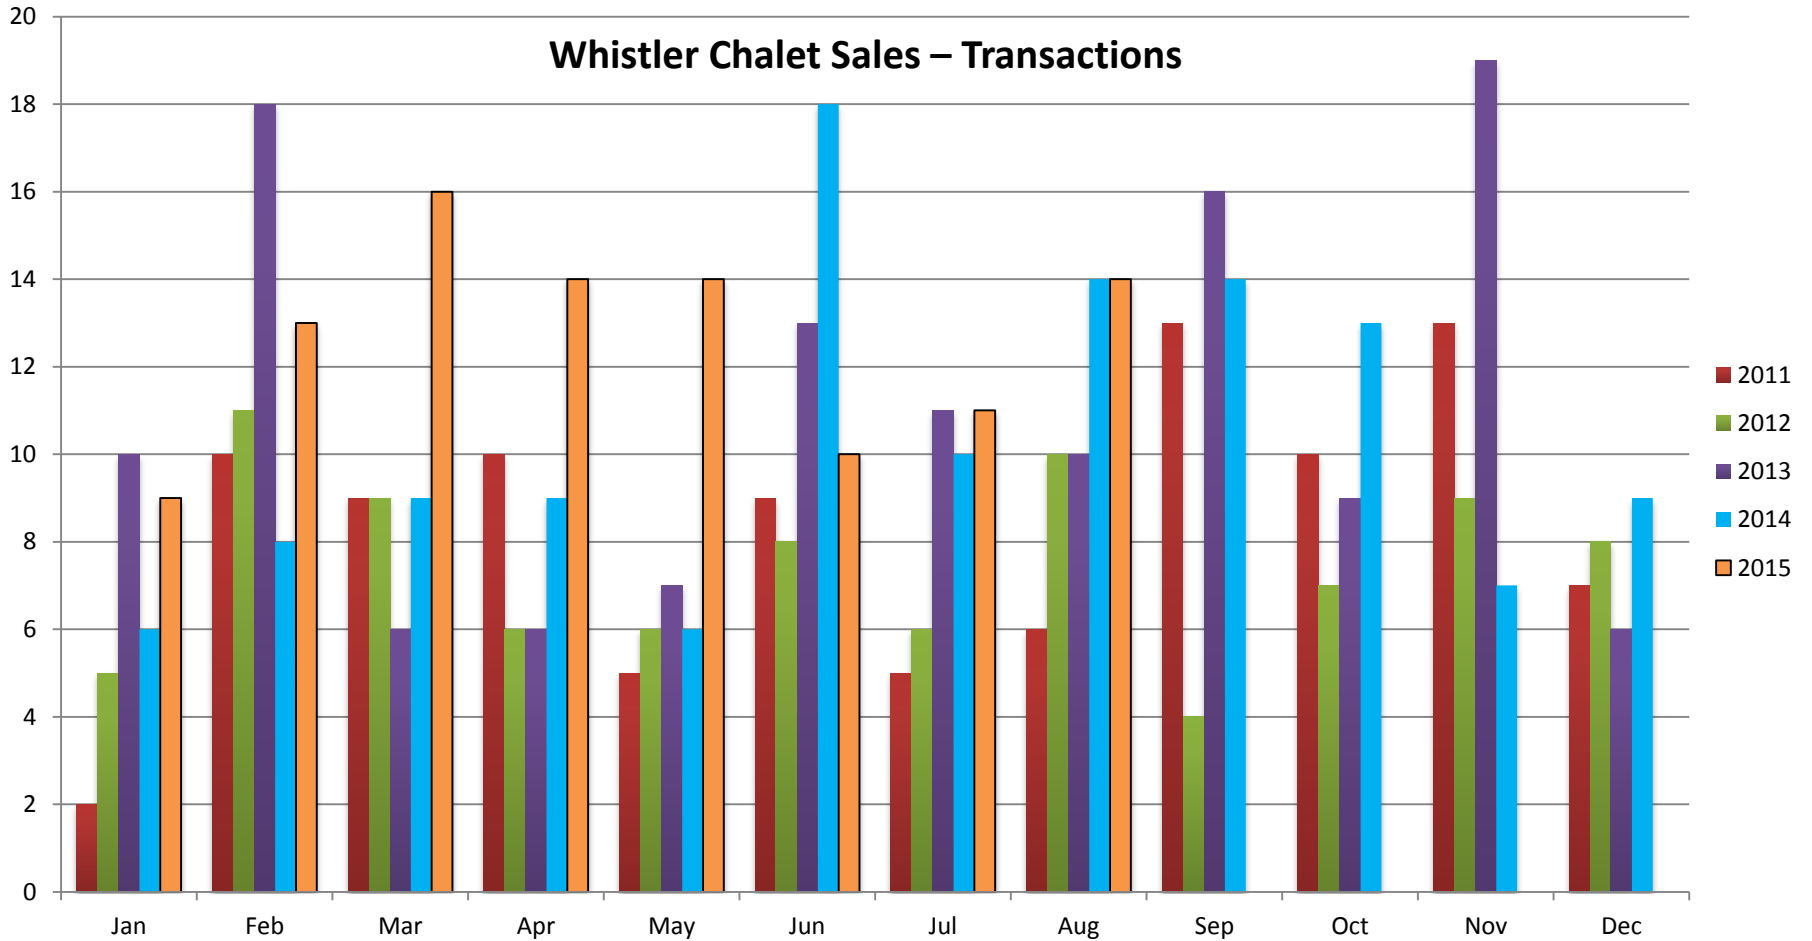

RE/MAX

Sea to Sky Real Estate Whistler
Independently Owned and Operated

Whistler Chalet Sales – Transactions

All sales information is derived from the Whistler Listing Service and is believed correct. E&OE

August 2015