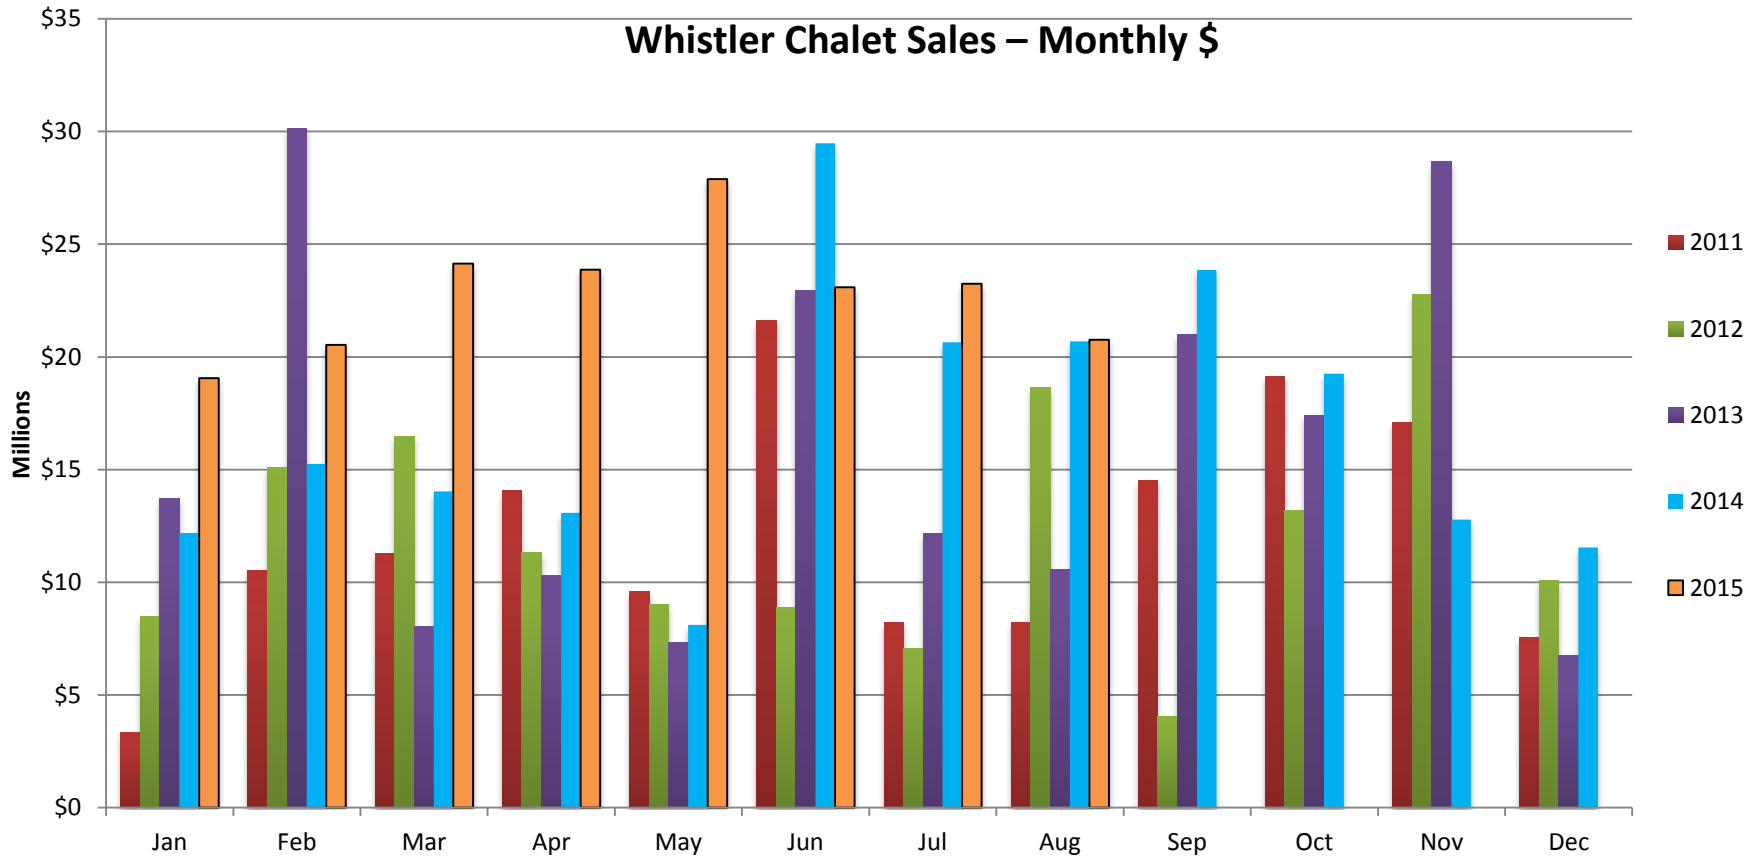

## Whistler Chalet Sales – Monthly \$

All sales information is derived from the Whistler Listing Service and is believed correct. E&OE

**August 2015**