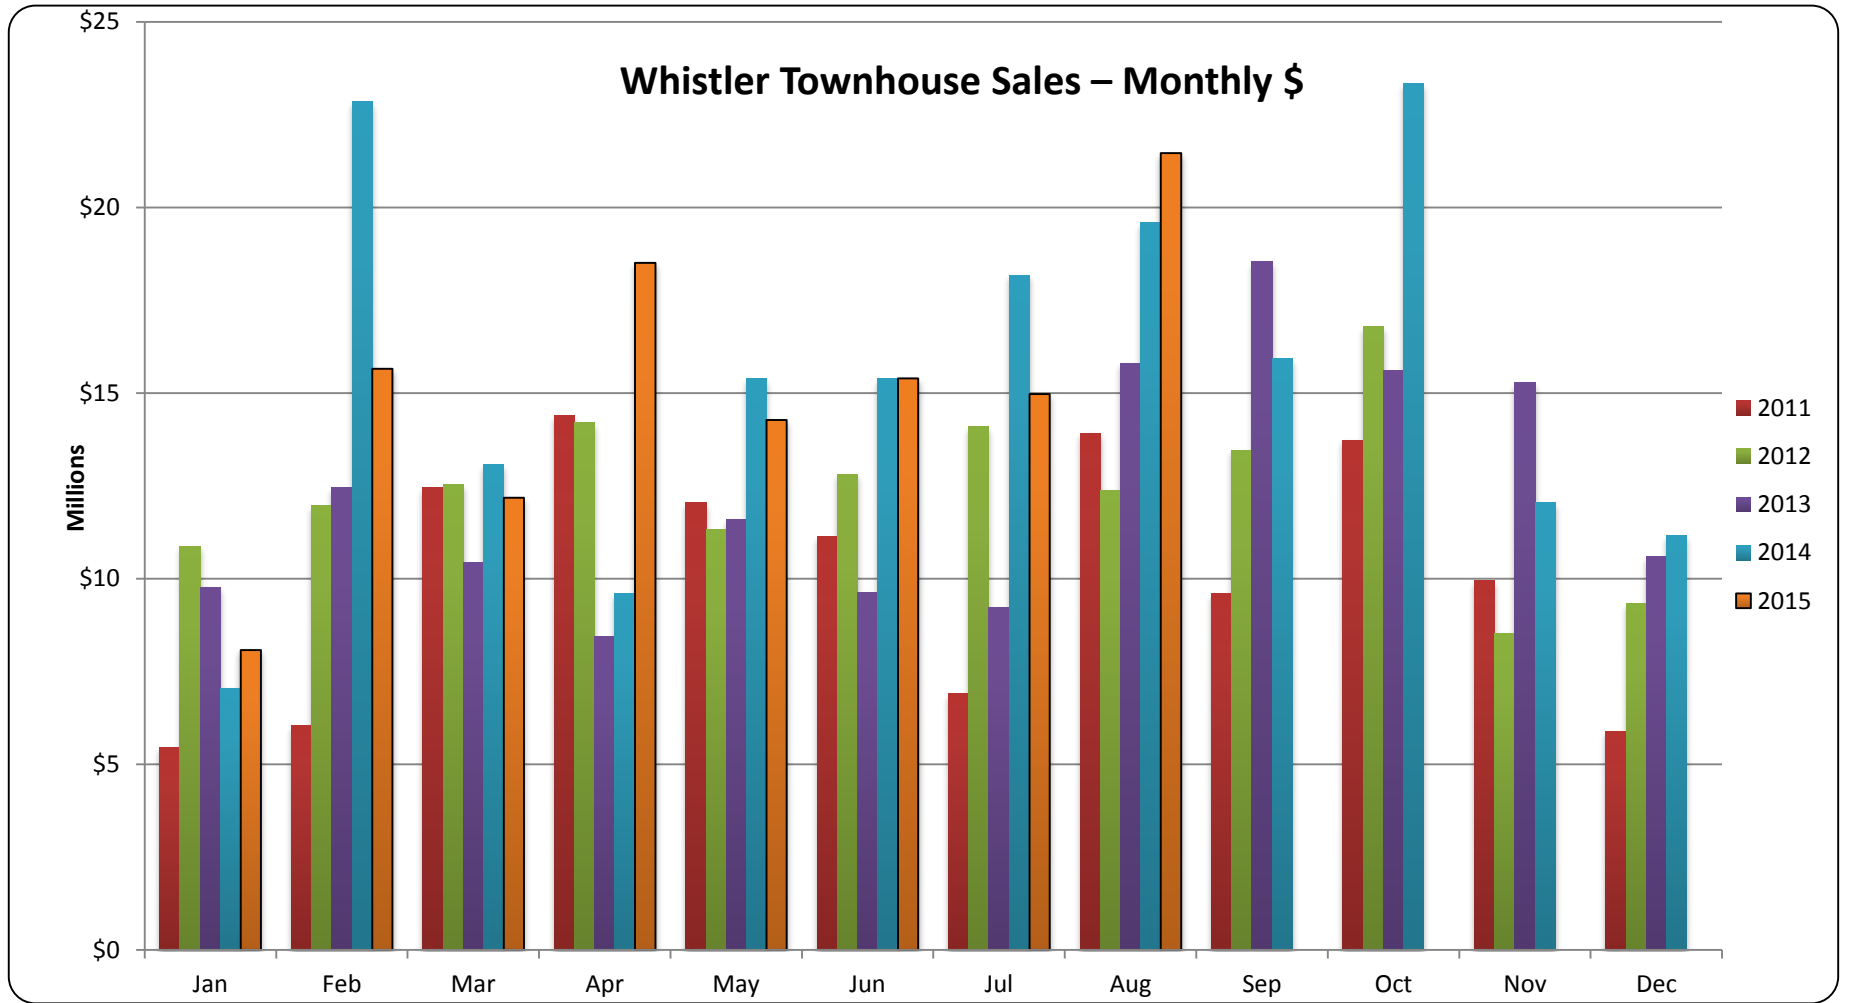

RE/MAX

Sea to Sky Real Estate Whistler
Independently Owned and Operated

All sales information is derived from the Whistler Listing Service and is believed correct. E&OE

August 2015