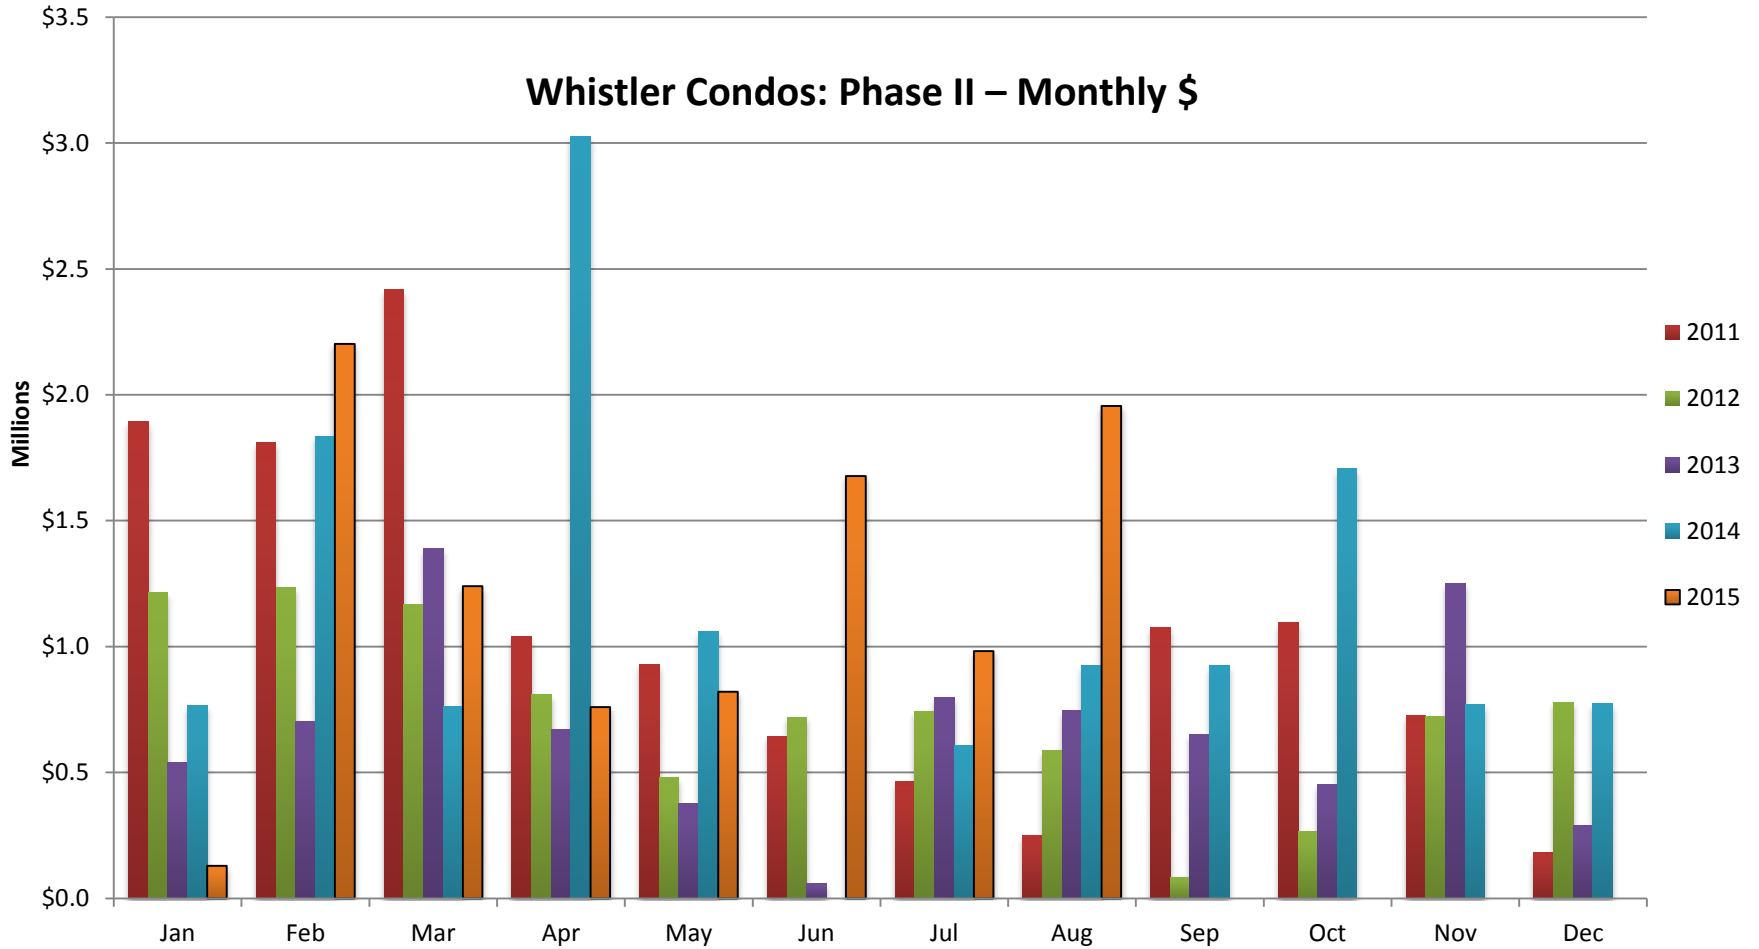

RE/MAX

Sea to Sky Real Estate Whistler
Independently Owned and Operated

Whistler Condos: Phase II – Monthly $

All sales information is derived from the Whistler Listing Service and is believed correct. E&OE

August 2015