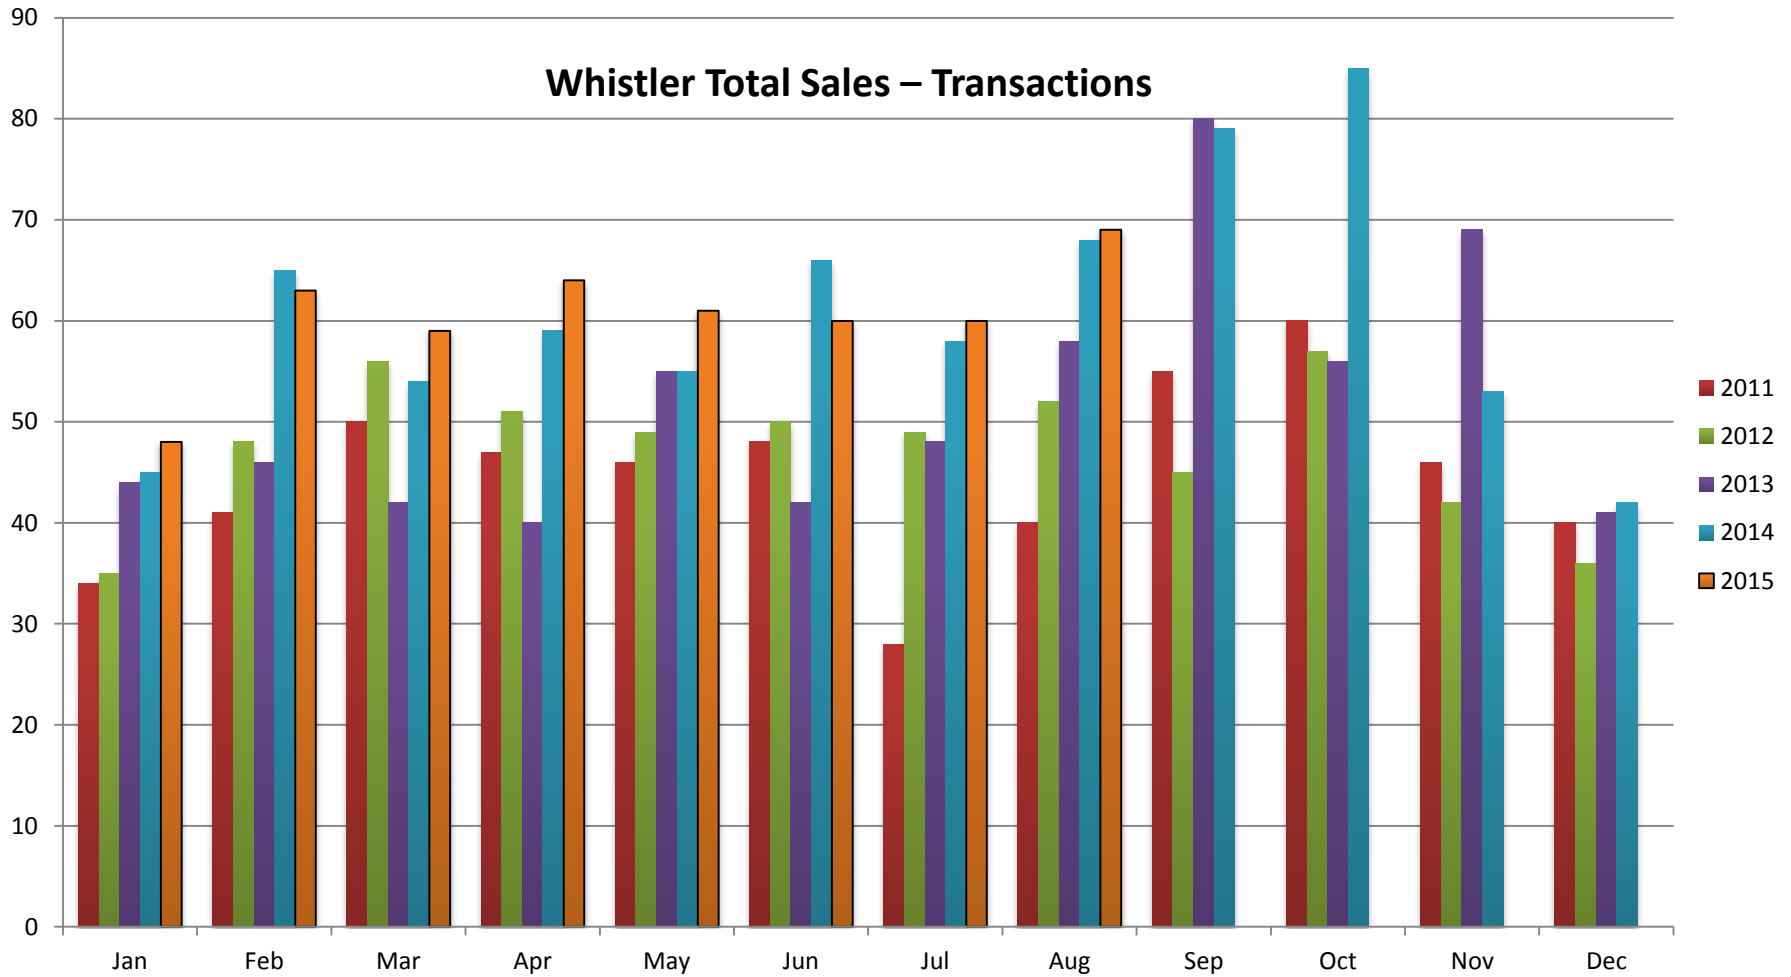

RE/MAX

Sea to Sky Real Estate Whistler
Independently Owned and Operated

Whistler Total Sales – Transactions

All sales information is derived from the Whistler Listing Service and is believed correct. E&OE

August 2015