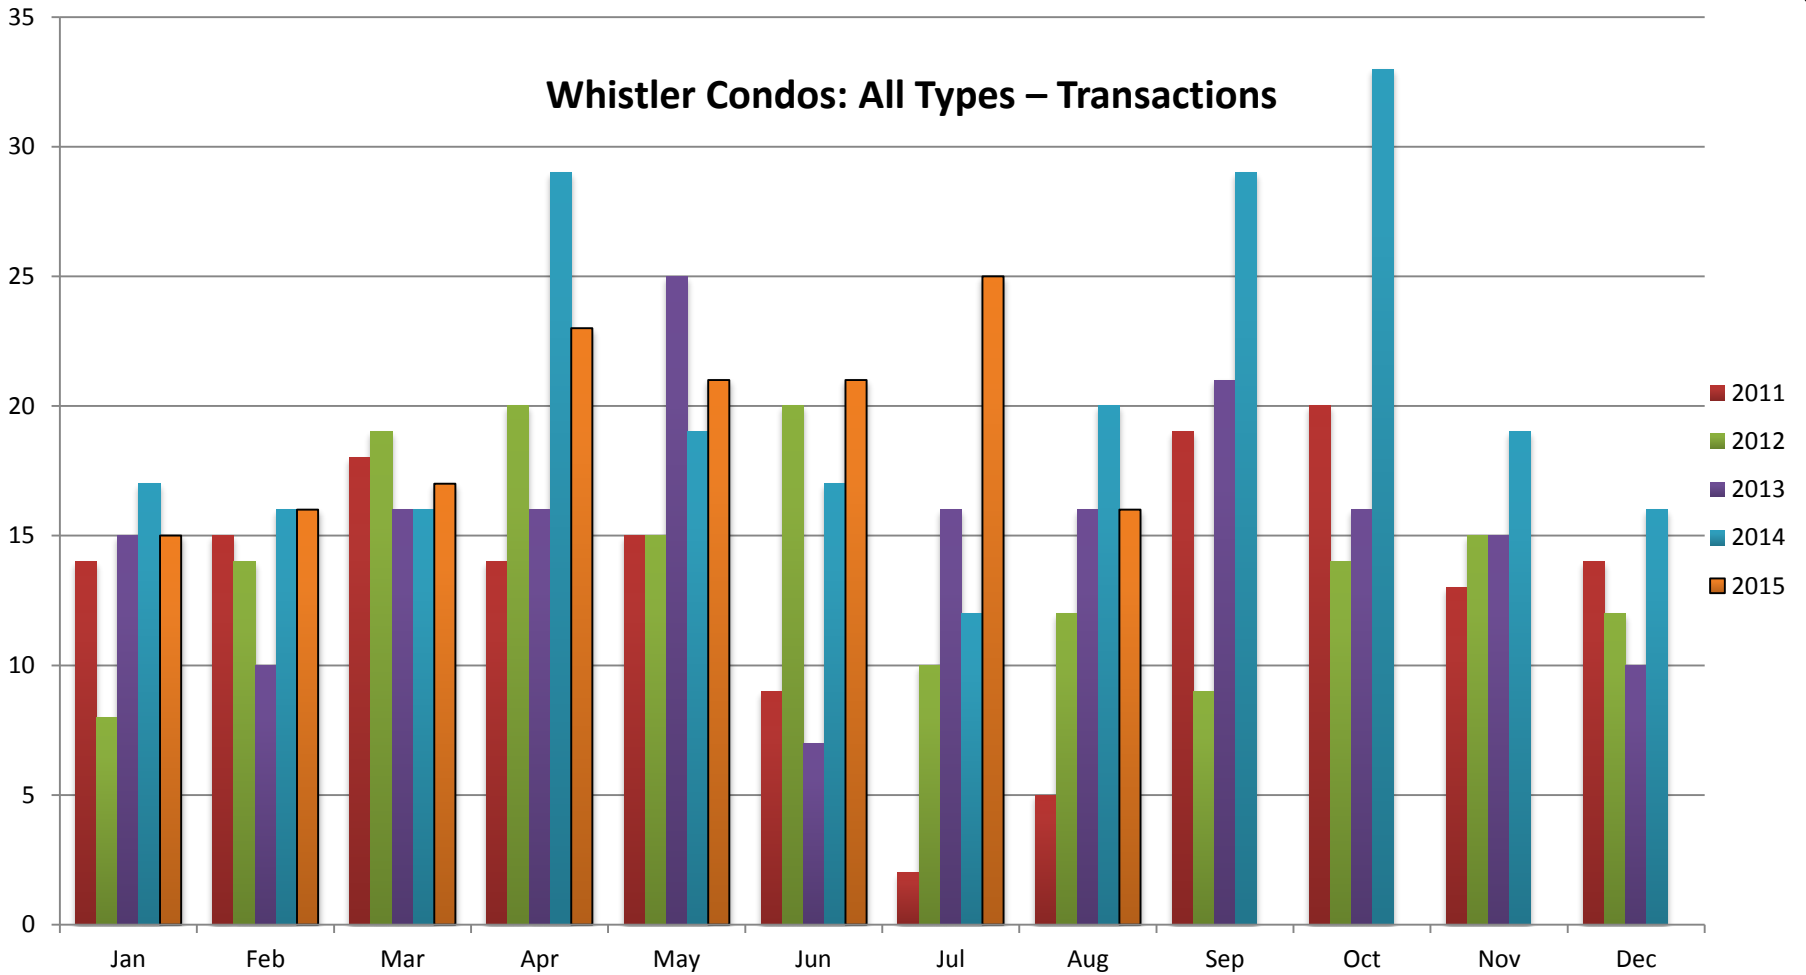

RE/MAX

Sea to Sky Real Estate Whistler
Independently Owned and Operated

Whistler Condos: All Types – Transactions

All sales information is derived from the Whistler Listing Service and is believed correct. E&OE

August 2015