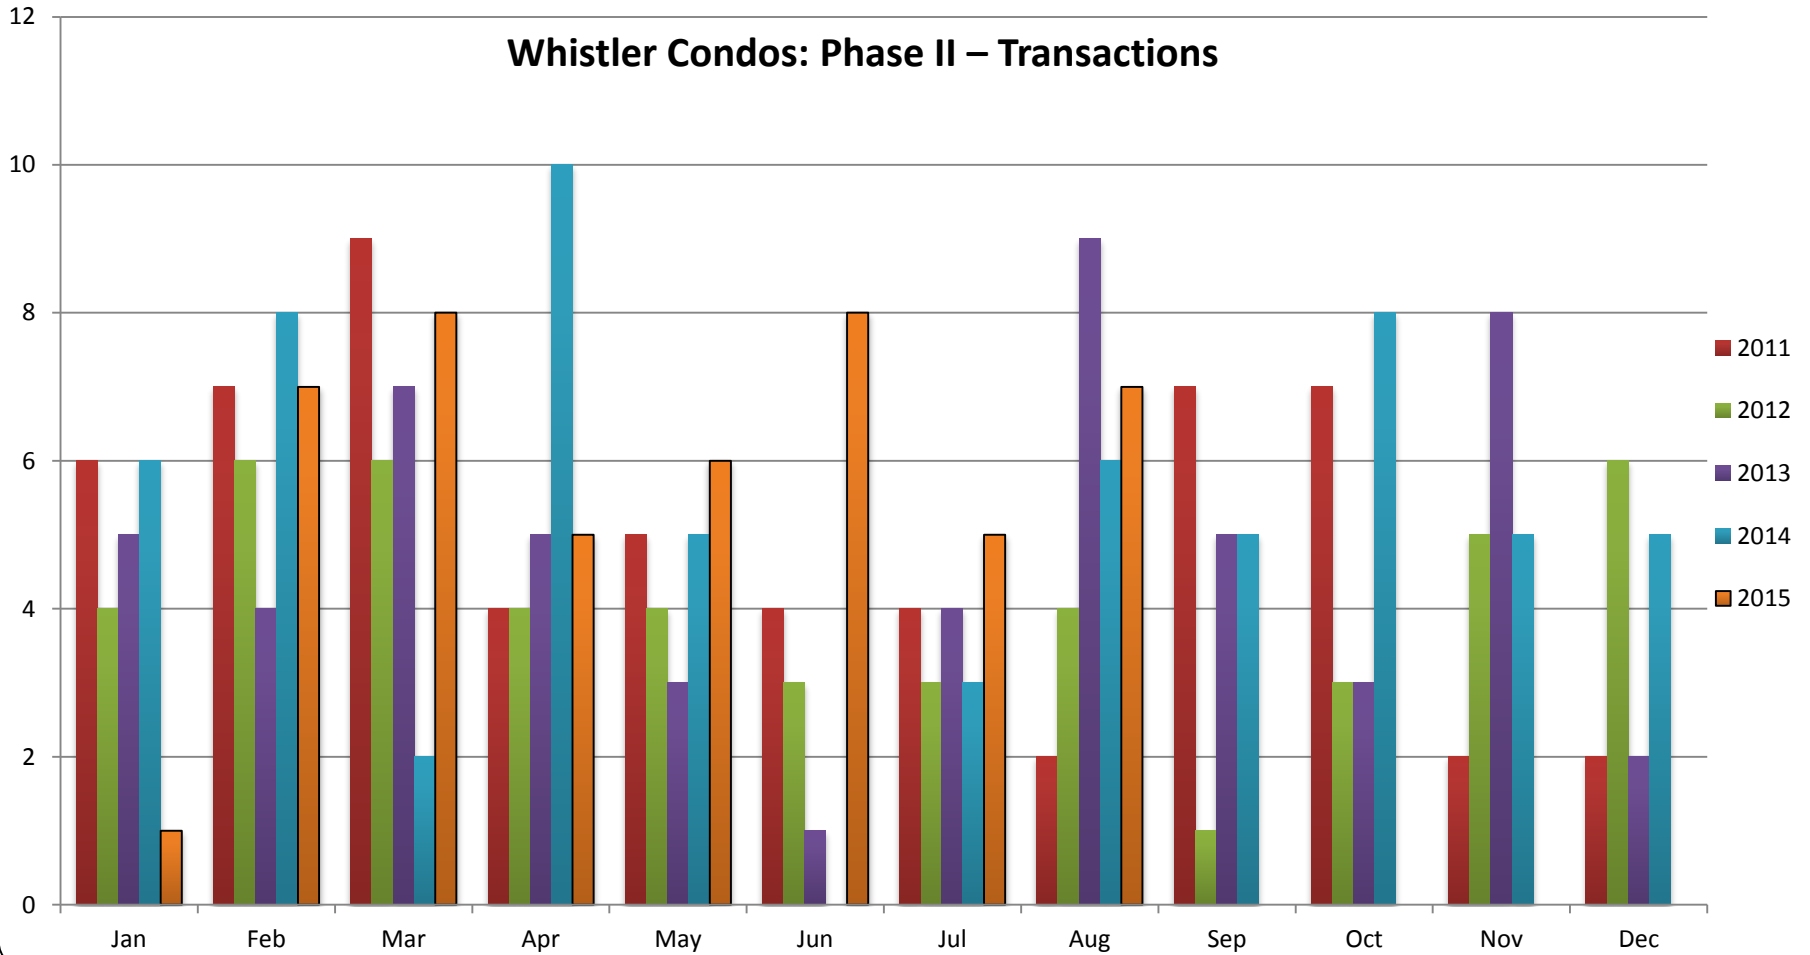

RE/MAX

Sea to Sky Real Estate Whistler
Independently Owned and Operated

Whistler Condos: Phase II – Transactions

All sales information is derived from the Whistler Listing Service and is believed correct. E&OE

August 2015