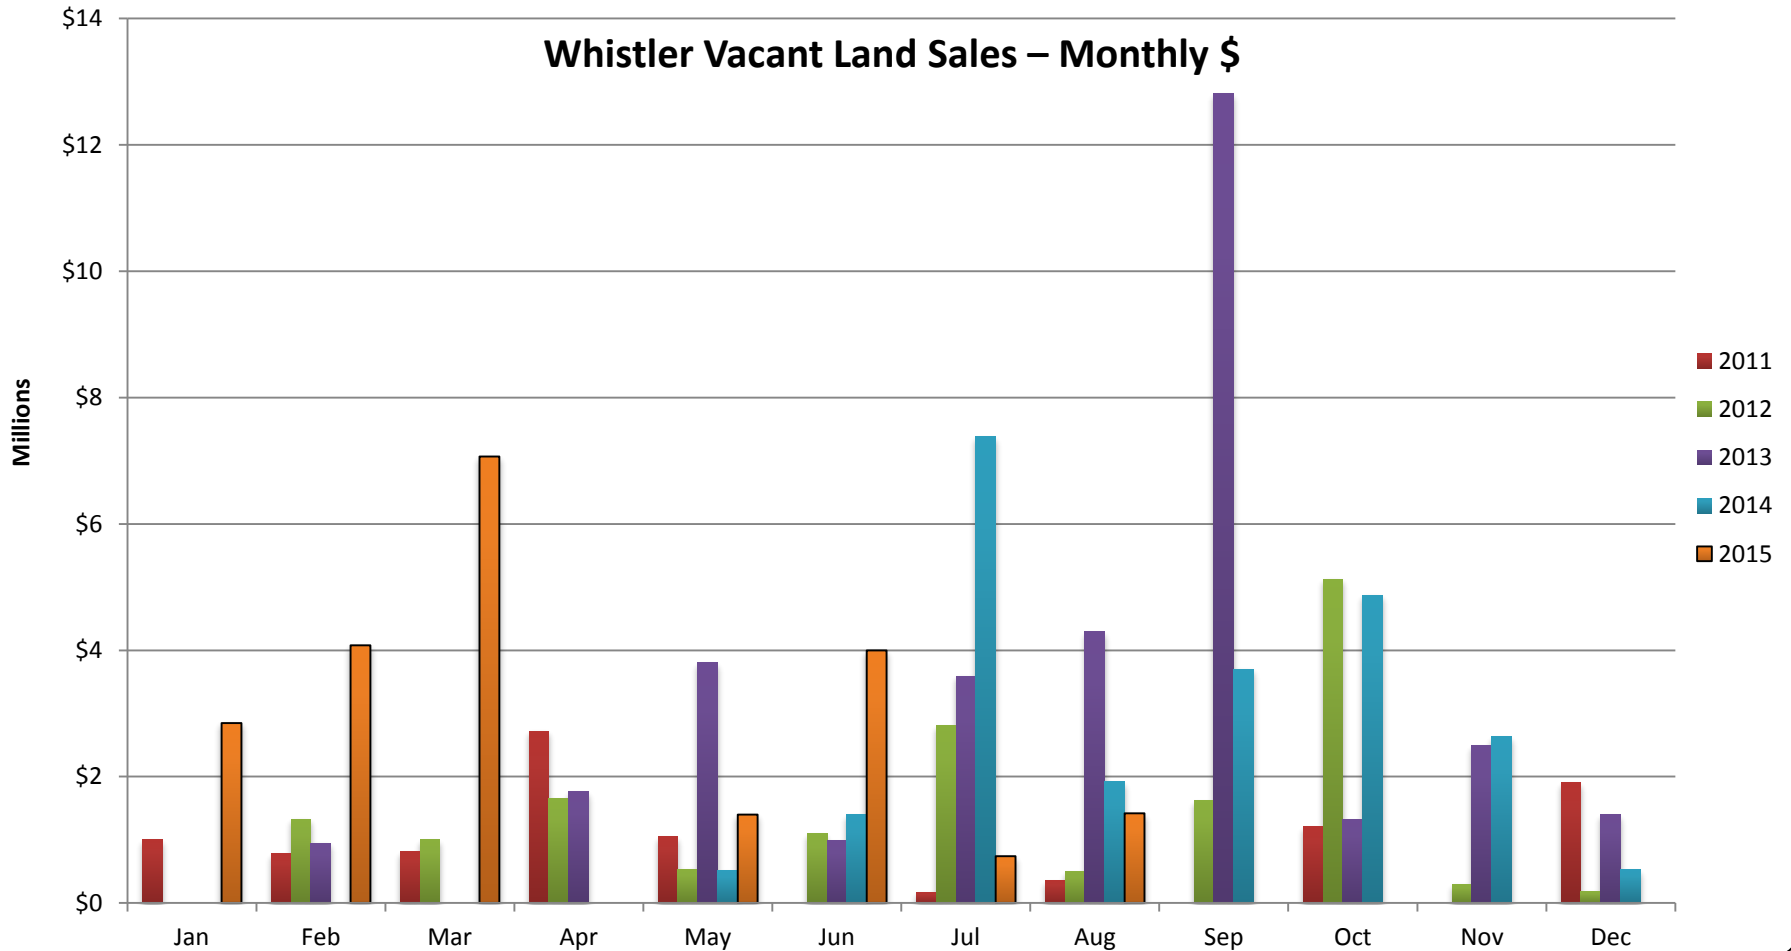

RE/MAX

Sea to Sky Real Estate Whistler
Independently Owned and Operated

Whistler Vacant Land Sales – Monthly $

All sales information is derived from the Whistler Listing Service and is believed correct. E&OE

August 2015