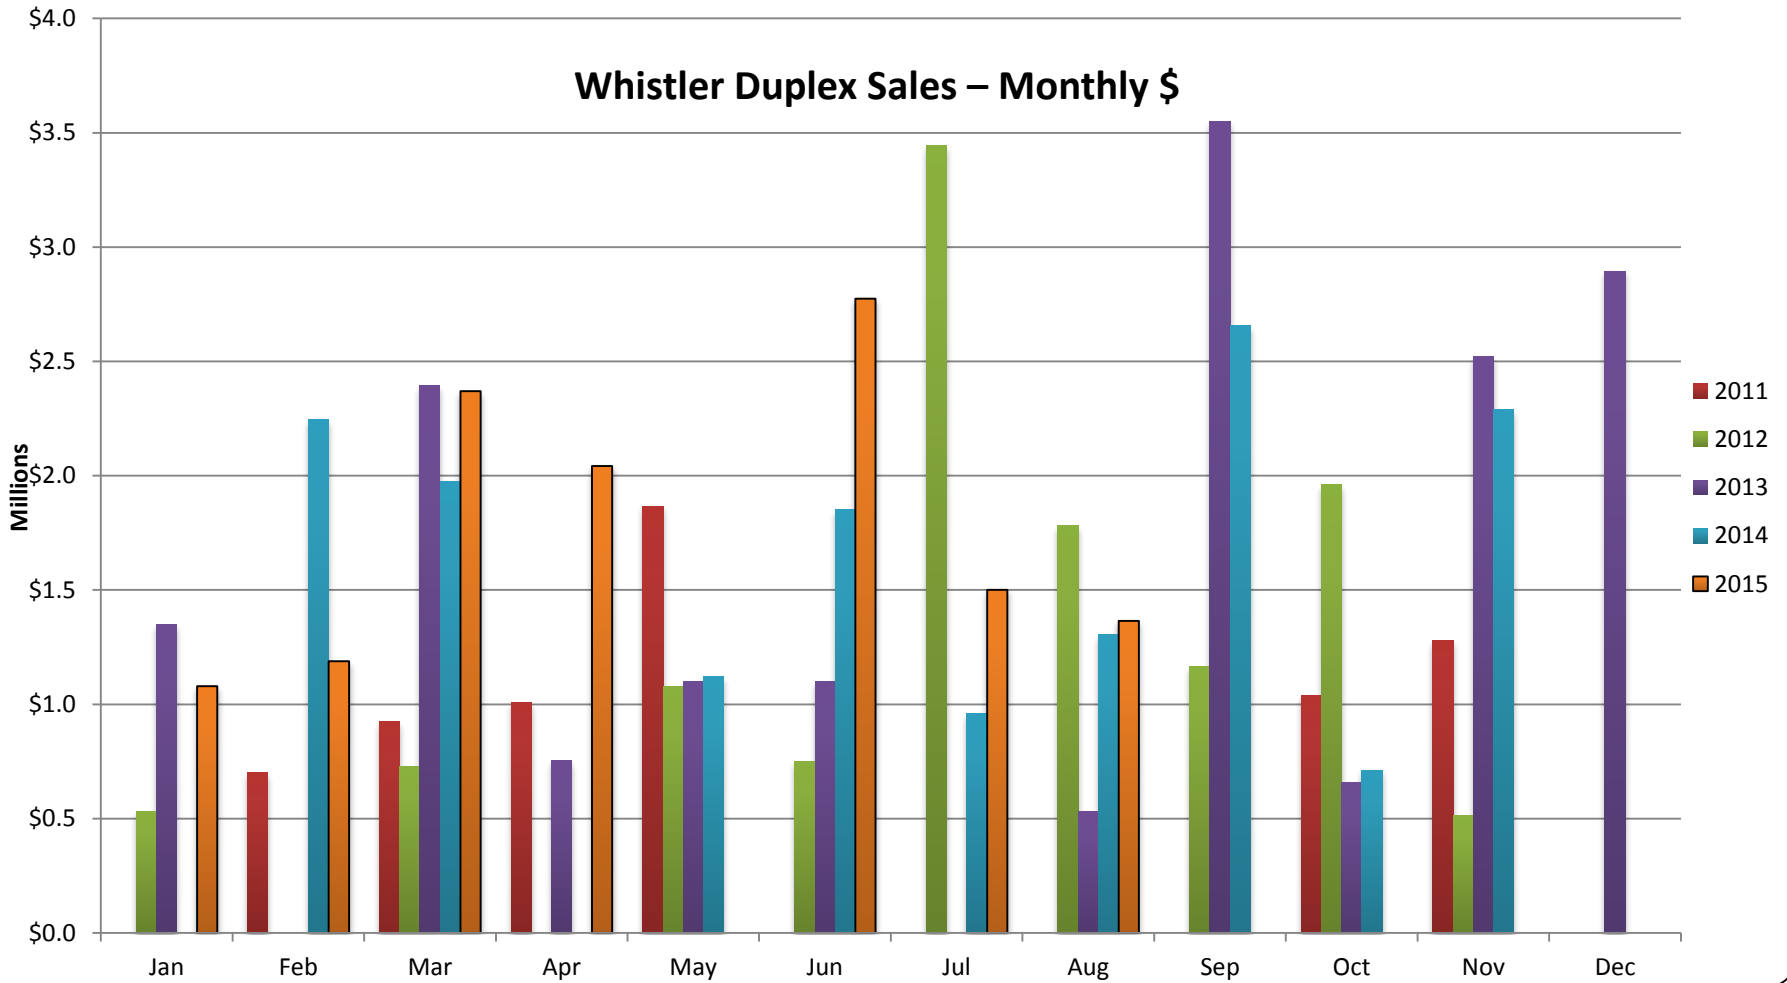

RE/MAX

Sea to Sky Real Estate Whistler
Independently Owned and Operated

Whistler Duplex Sales – Monthly $

All sales information is derived from the Whistler Listing Service and is believed correct. E&OE

August 2015