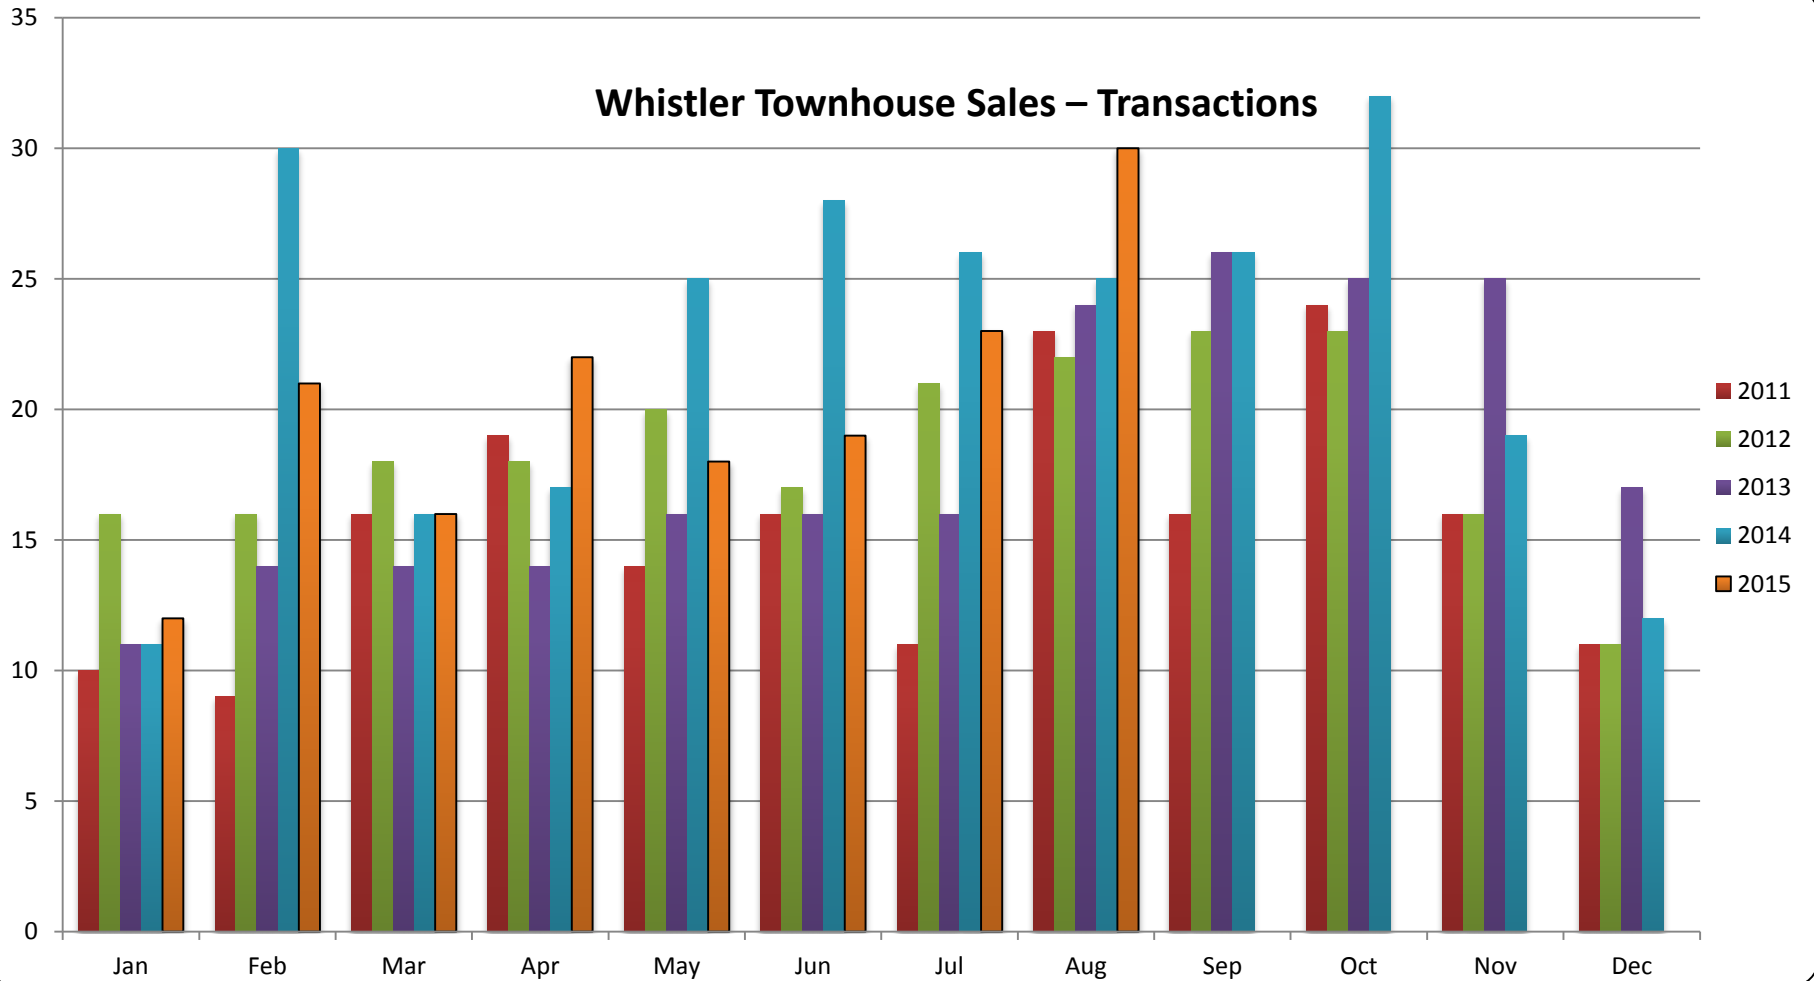

RE/MAX

Sea to Sky Real Estate Whistler
Independently Owned and Operated

Whistler Townhouse Sales – Transactions

All sales information is derived from the Whistler Listing Service and is believed correct. E&OE

August 2015