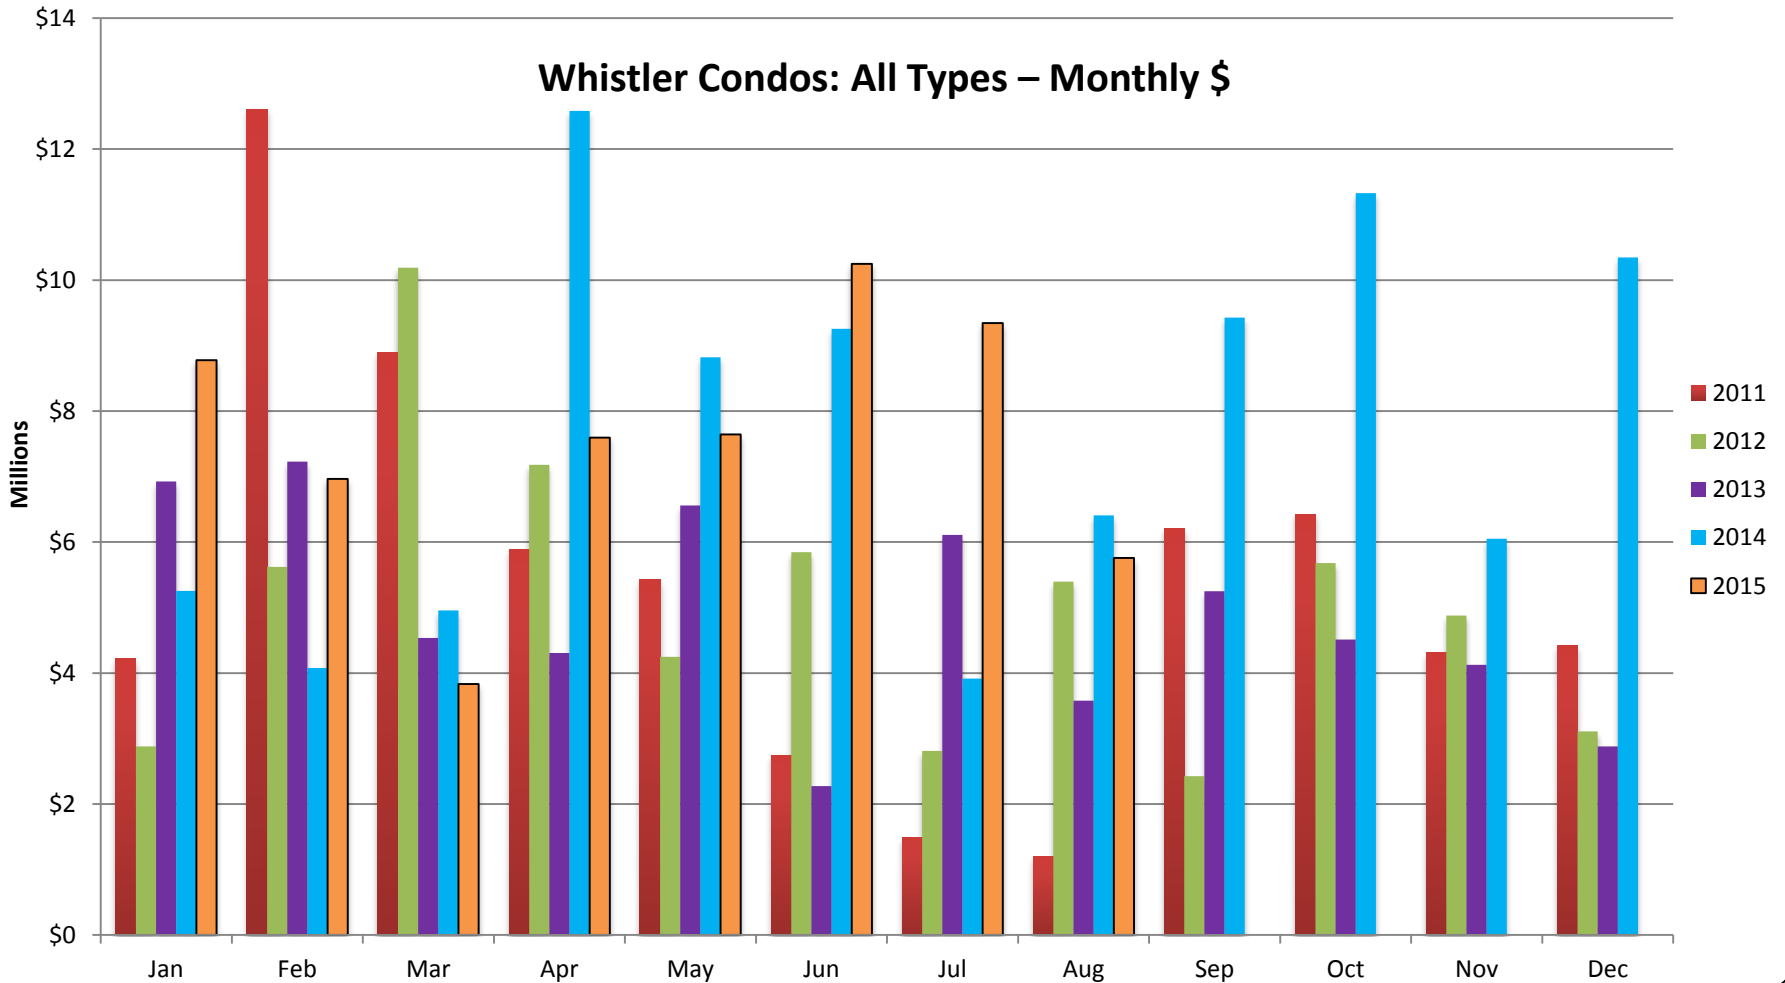

RE/MAX

Sea to Sky Real Estate Whistler
Independently Owned and Operated

Whistler Condos: All Types – Monthly $

All sales information is derived from the Whistler Listing Service and is believed correct. E&OE

August 2015