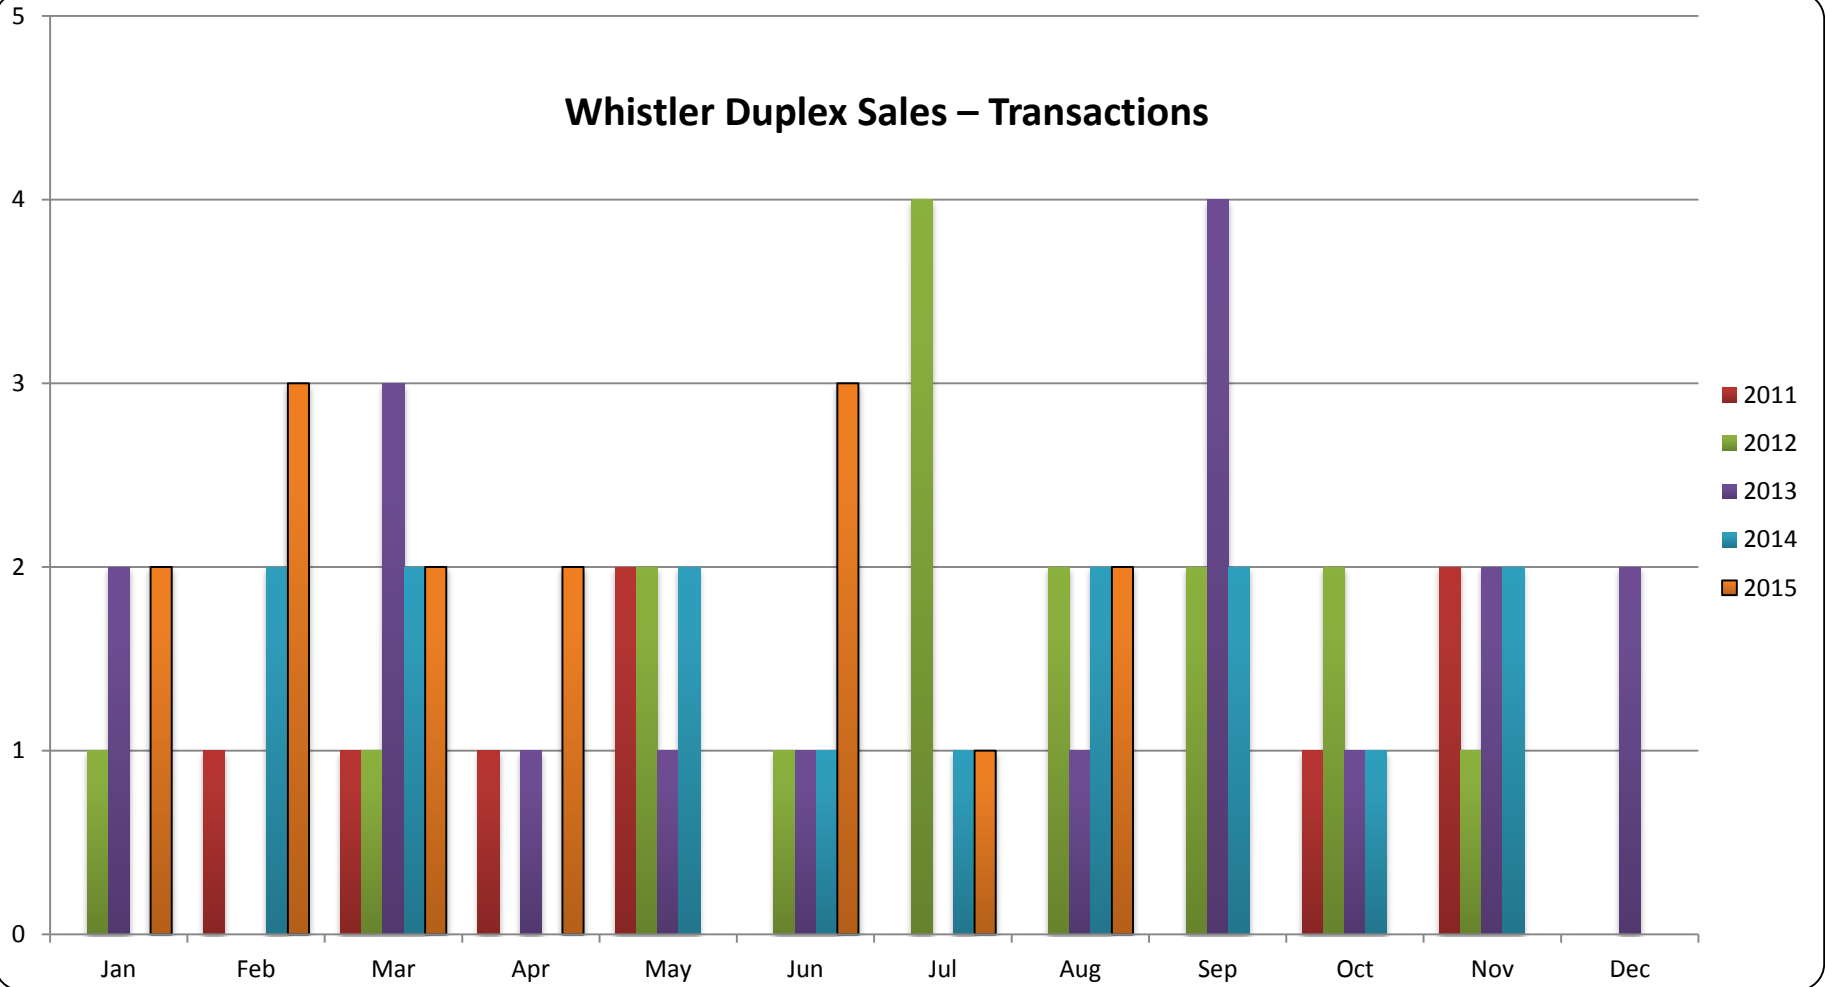

RE/MAX

Sea to Sky Real Estate Whistler
Independently Owned and Operated

Whistler Duplex Sales – Transactions

All sales information is derived from the Whistler Listing Service and is believed correct. E&OE

August 2015