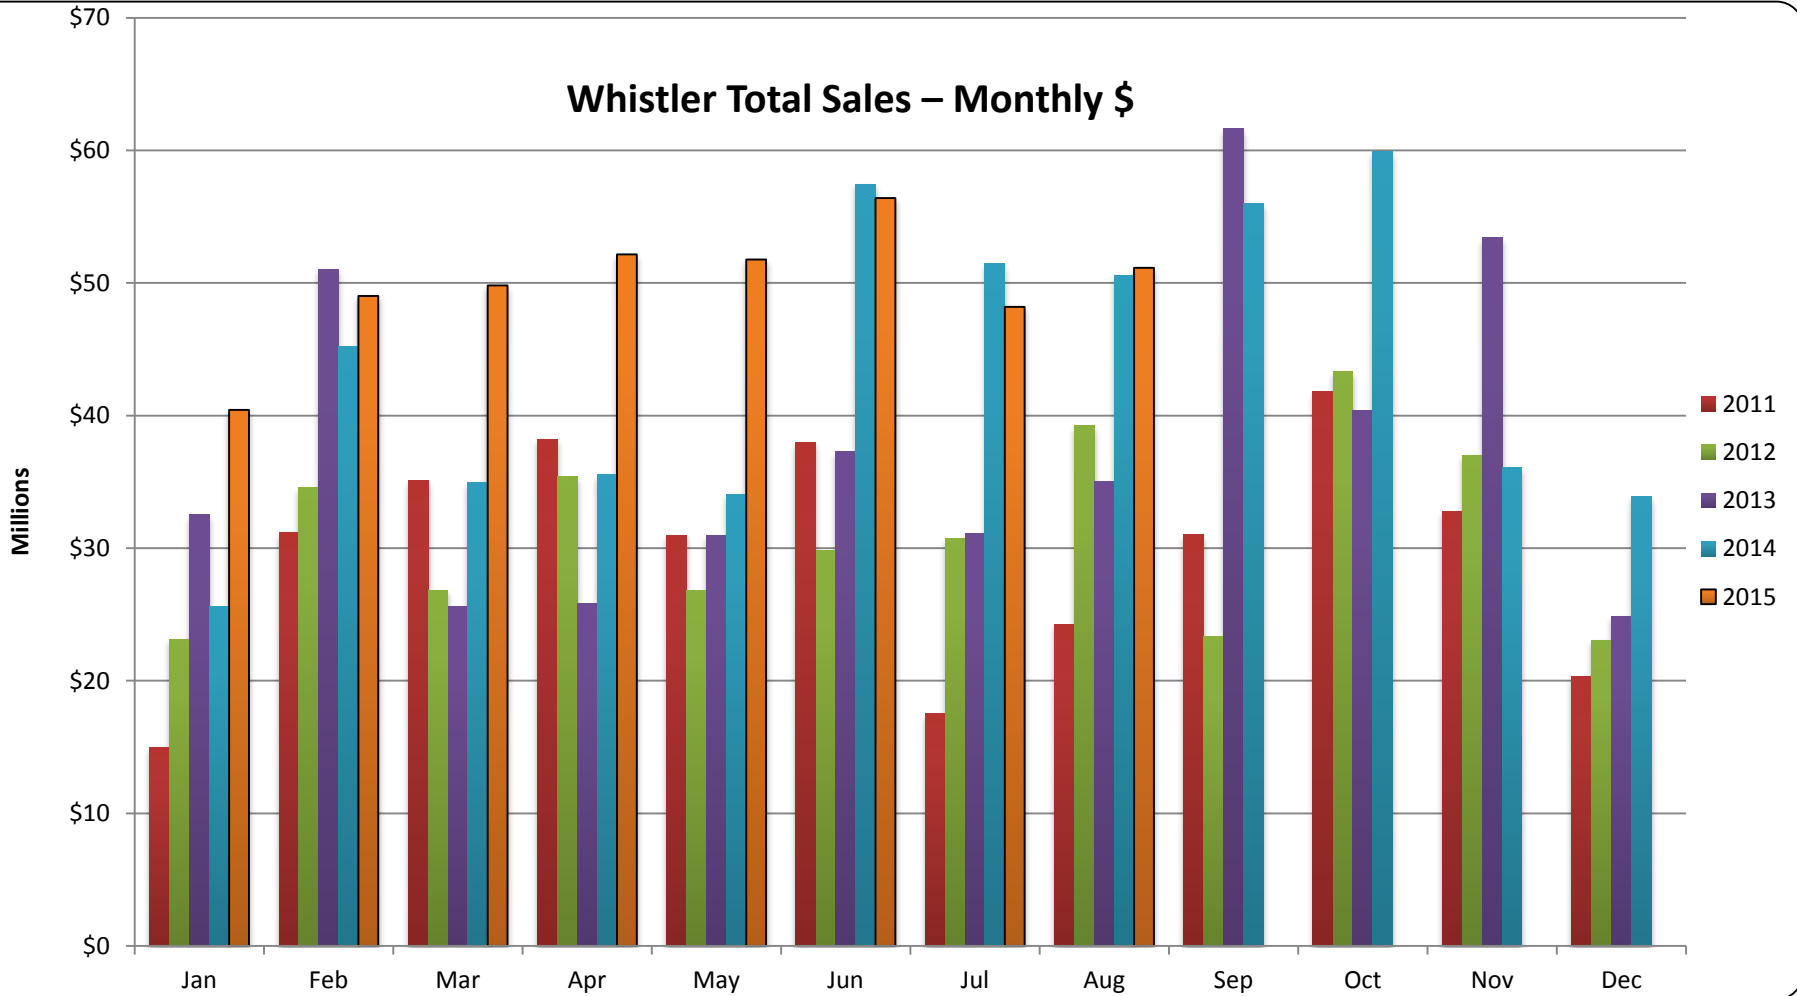

RE/MAX

Sea to Sky Real Estate Whistler
Independently Owned and Operated

Whistler Total Sales – Monthly $

All sales information is derived from the Whistler Listing Service and is believed correct. E&OE

August 2015