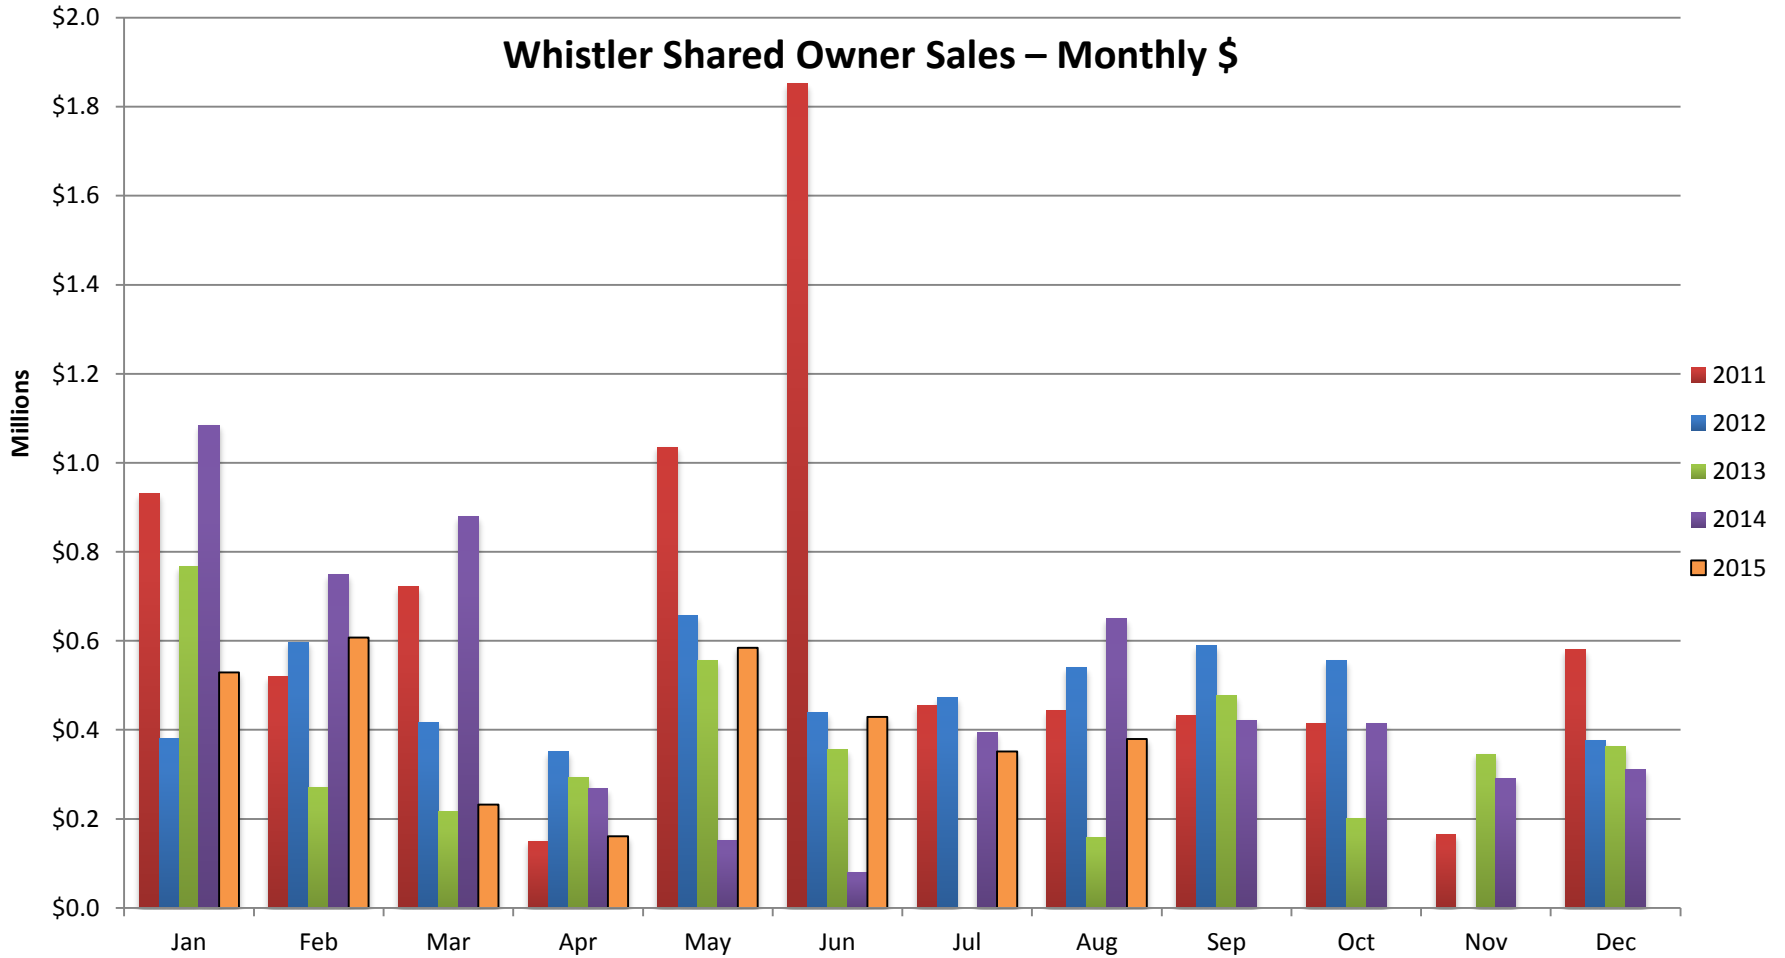

RE/MAX

Sea to Sky Real Estate Whistler
Independently Owned and Operated

Whistler Shared Owner Sales – Monthly $

All sales information is derived from the Whistler Listing Service and is believed correct. E&OE

August 2015