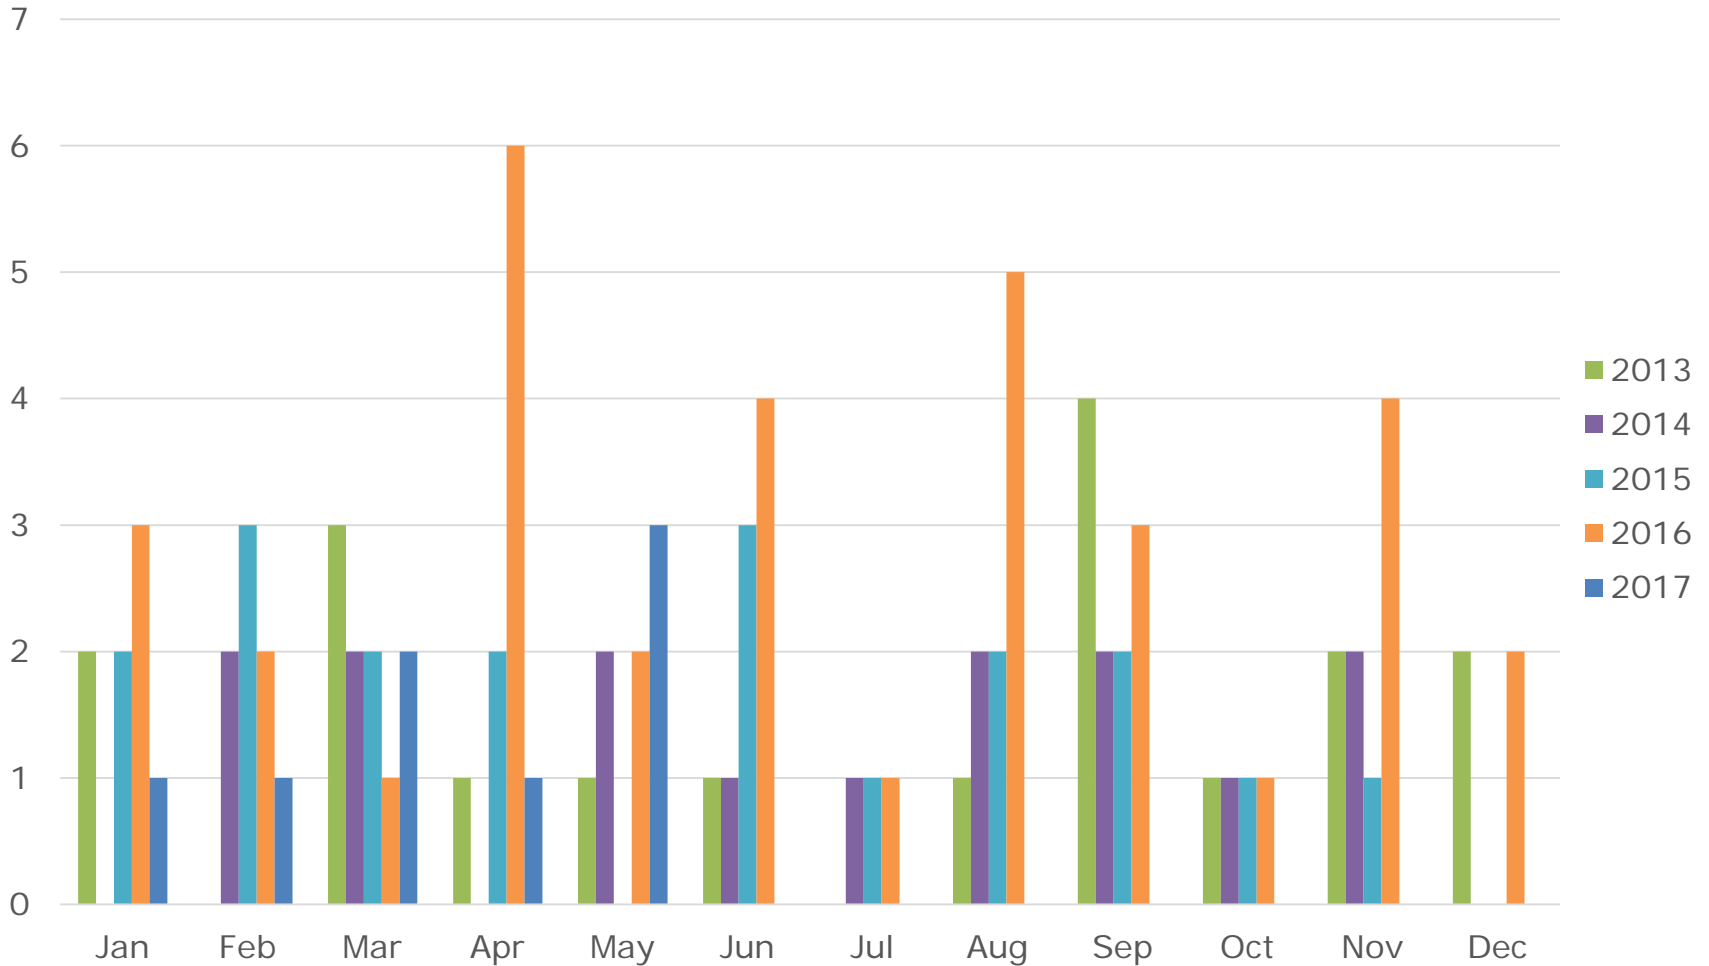

May 2017

RE/MAX

Sea to Sky Real Estate Whistler

Independently Owned and Operated

Whistler Duplex Sales – Transactions

All sales information is derived from the Whistler Listing Service and is believed correct. E&OE