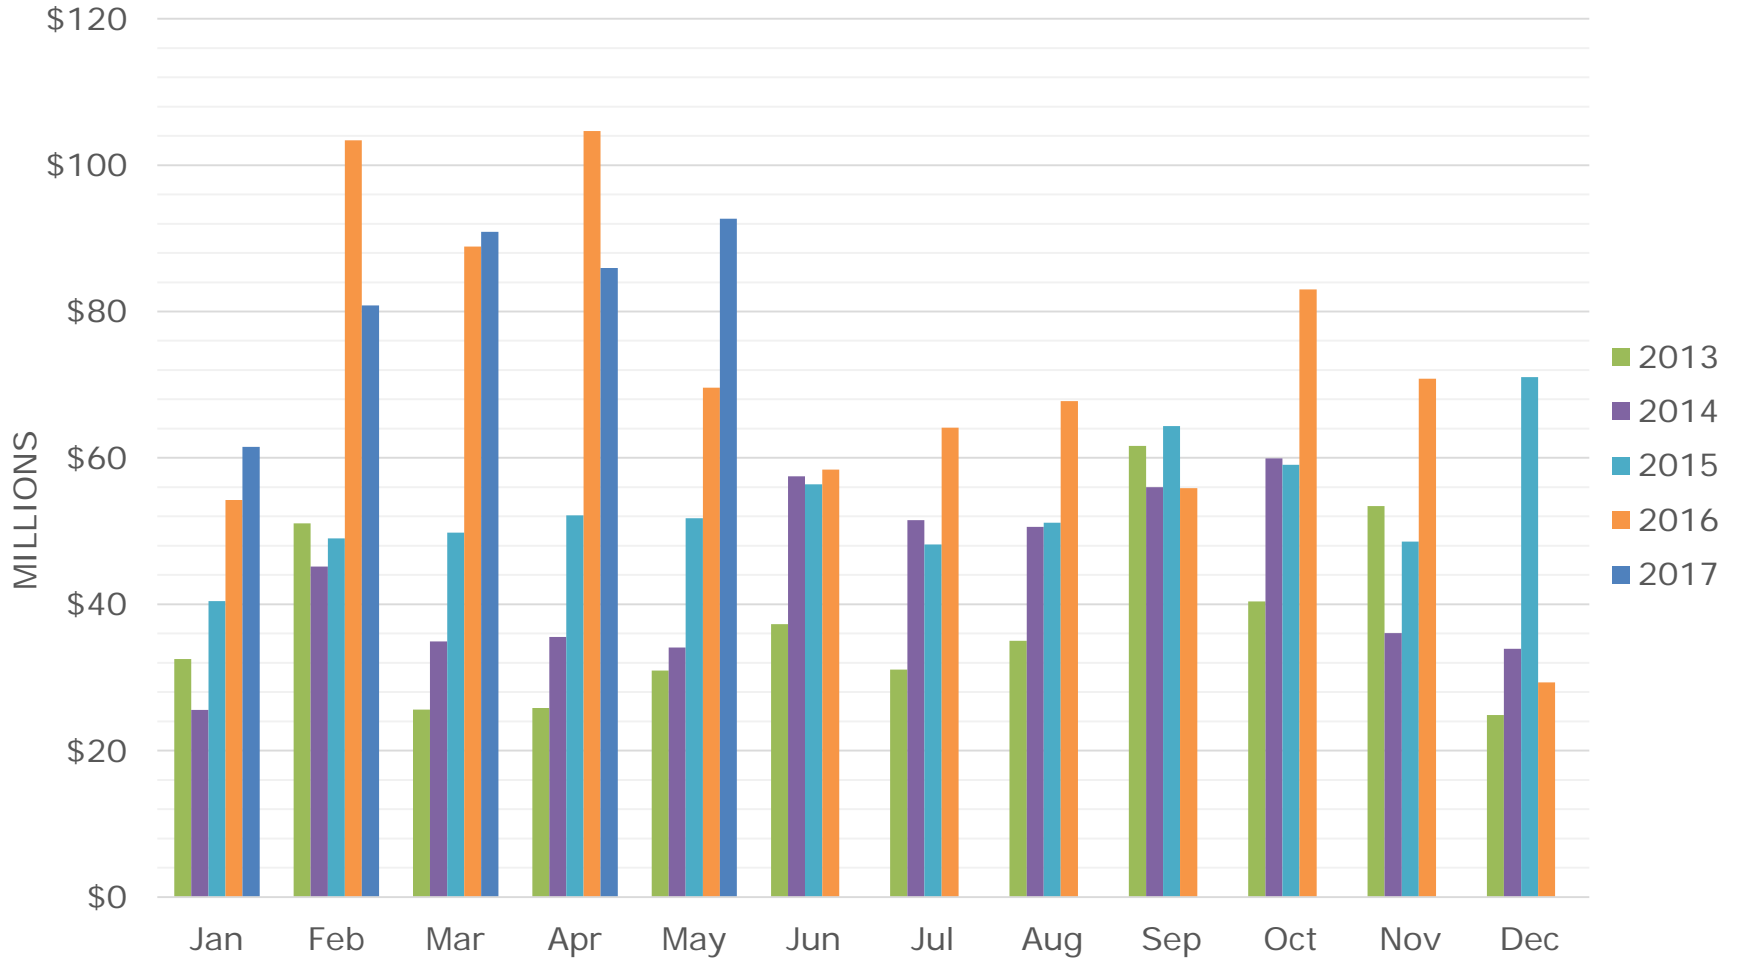

RE/MAX

Sea to Sky Real Estate Whistler
Independently Owned and Operated

Whistler Total Sales – Monthly $

All sales information is derived from the Whistler Listing Service and is believed correct. E&OE

May 2017