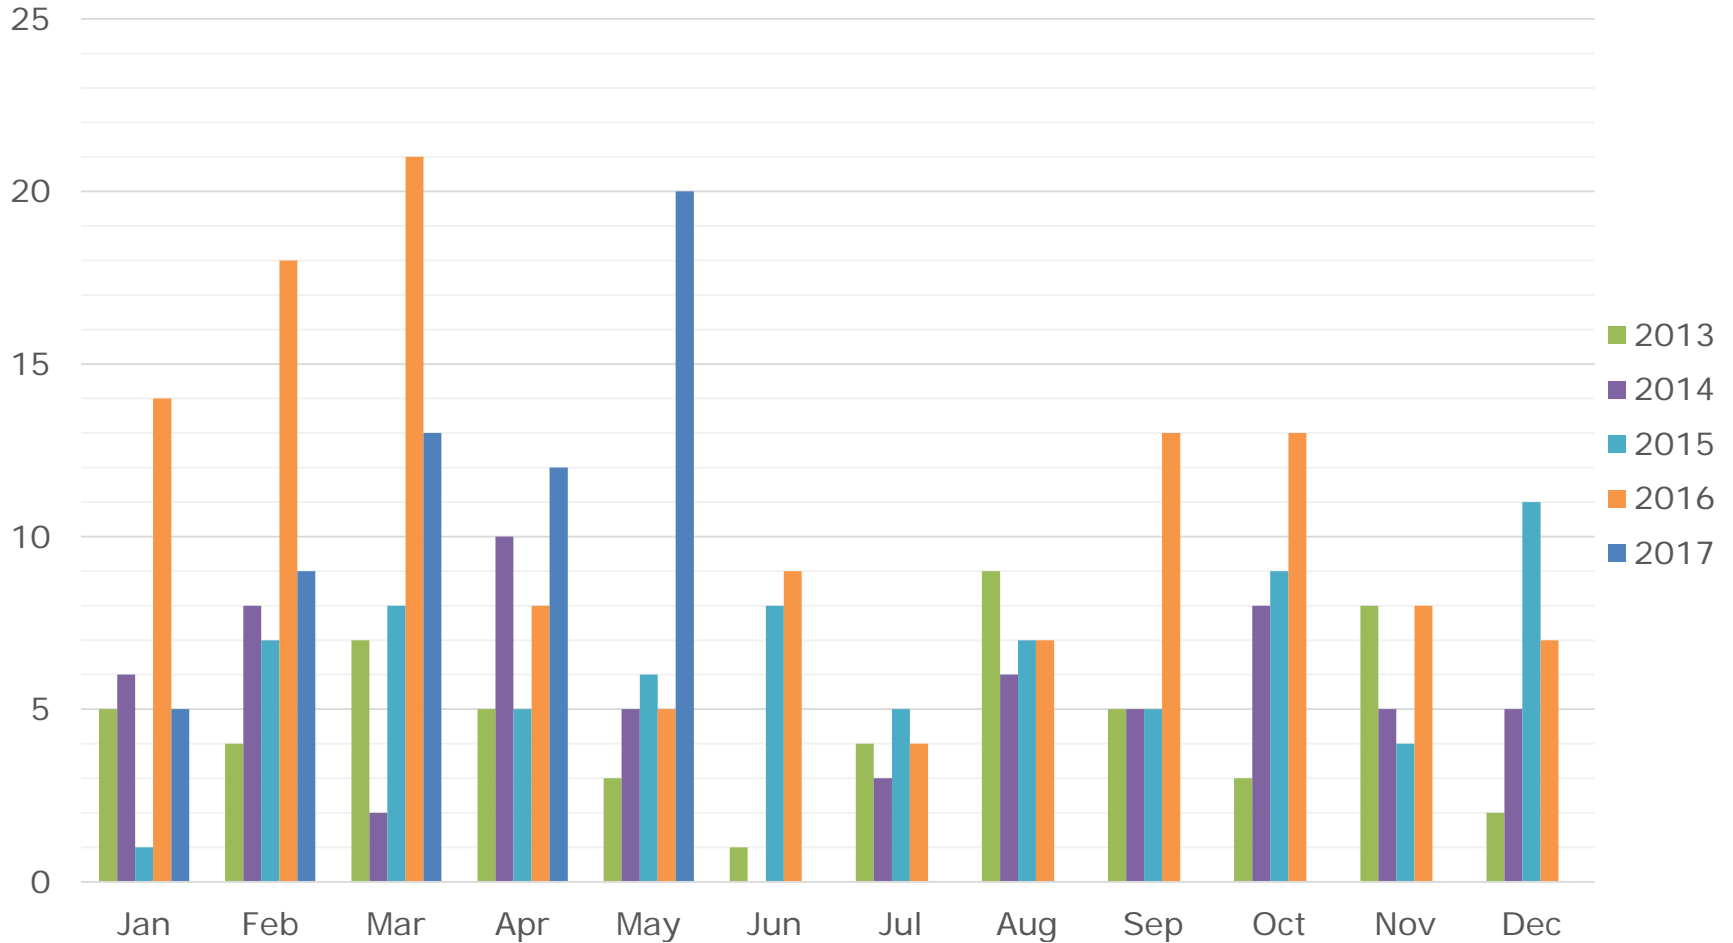

RE/MAX

Sea to Sky Real Estate Whistler
Independently Owned and Operated

Whistler Condos: Phase II – Transactions

All sales information is derived from the Whistler Listing Service and is believed correct. E&OE

May 2017