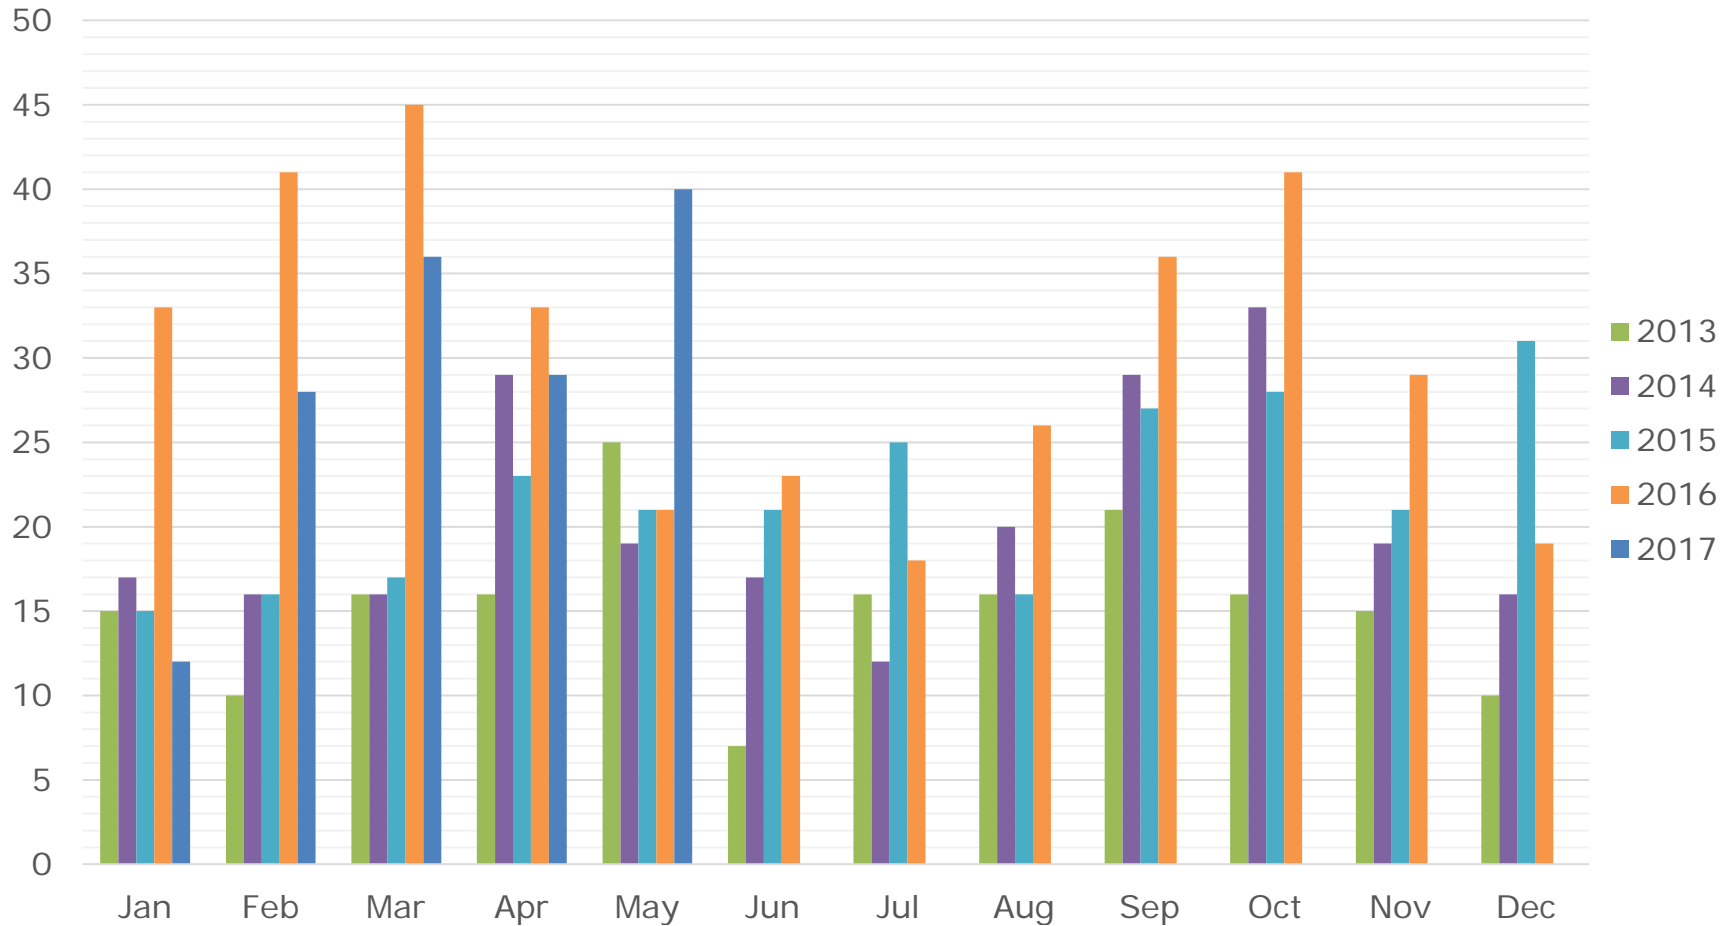

RE/MAX

Sea to Sky Real Estate Whistler
Independently Owned and Operated

Whistler Condos: All Types – Transactions

All sales information is derived from the Whistler Listing Service and is believed correct. E&OE

May 2017