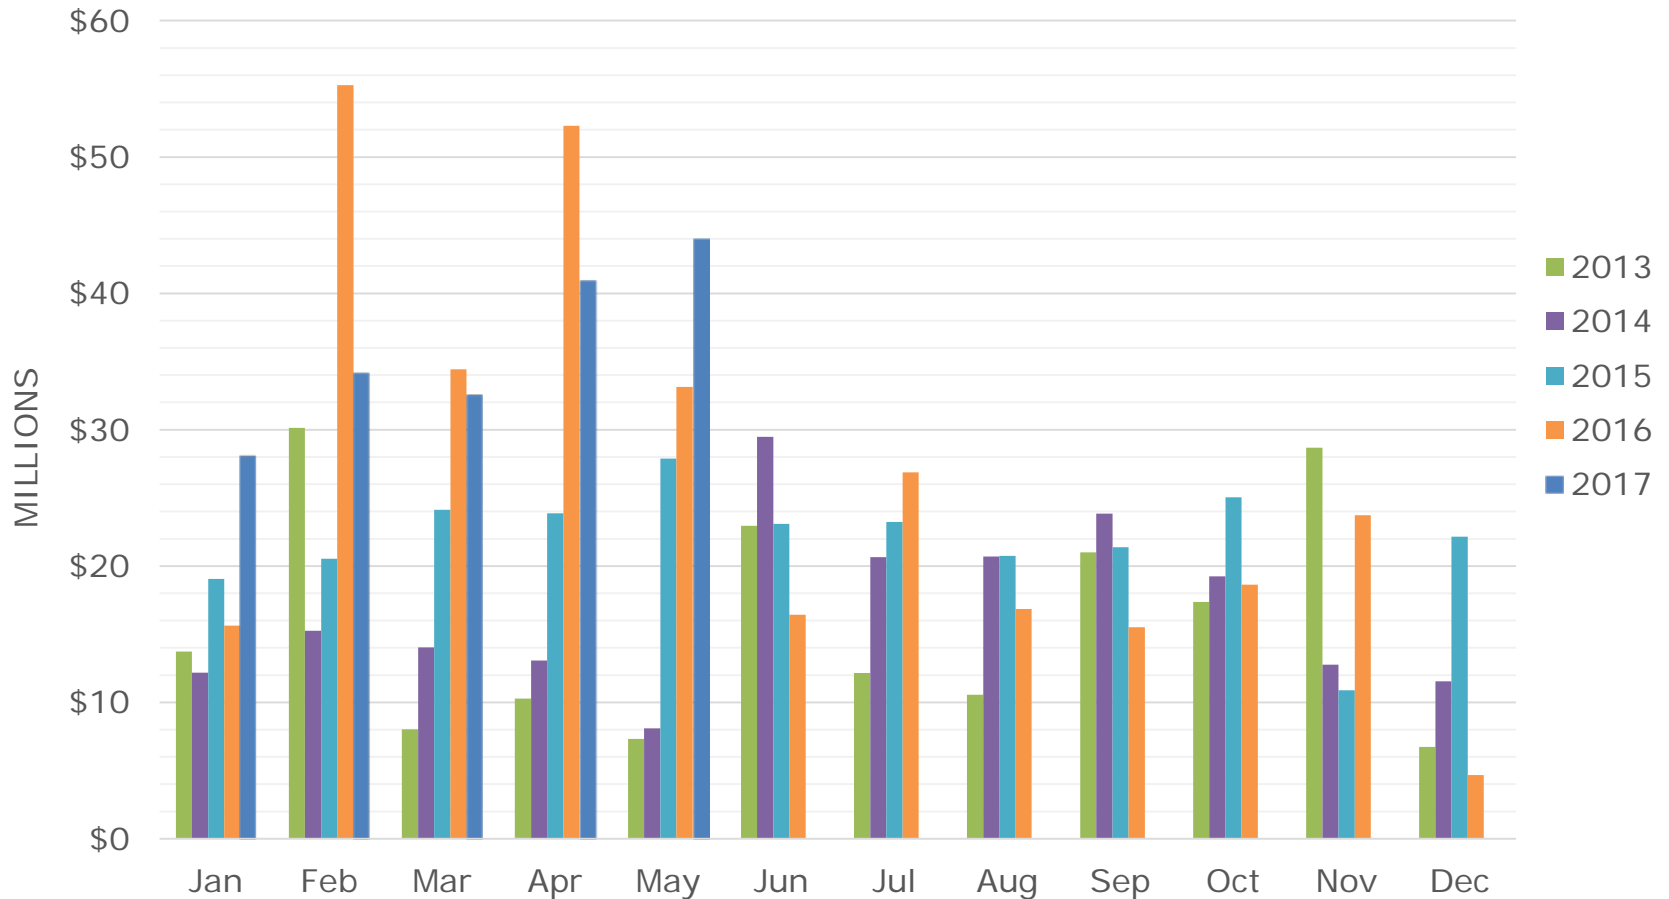

Whistler Chalet Sales – Monthly $