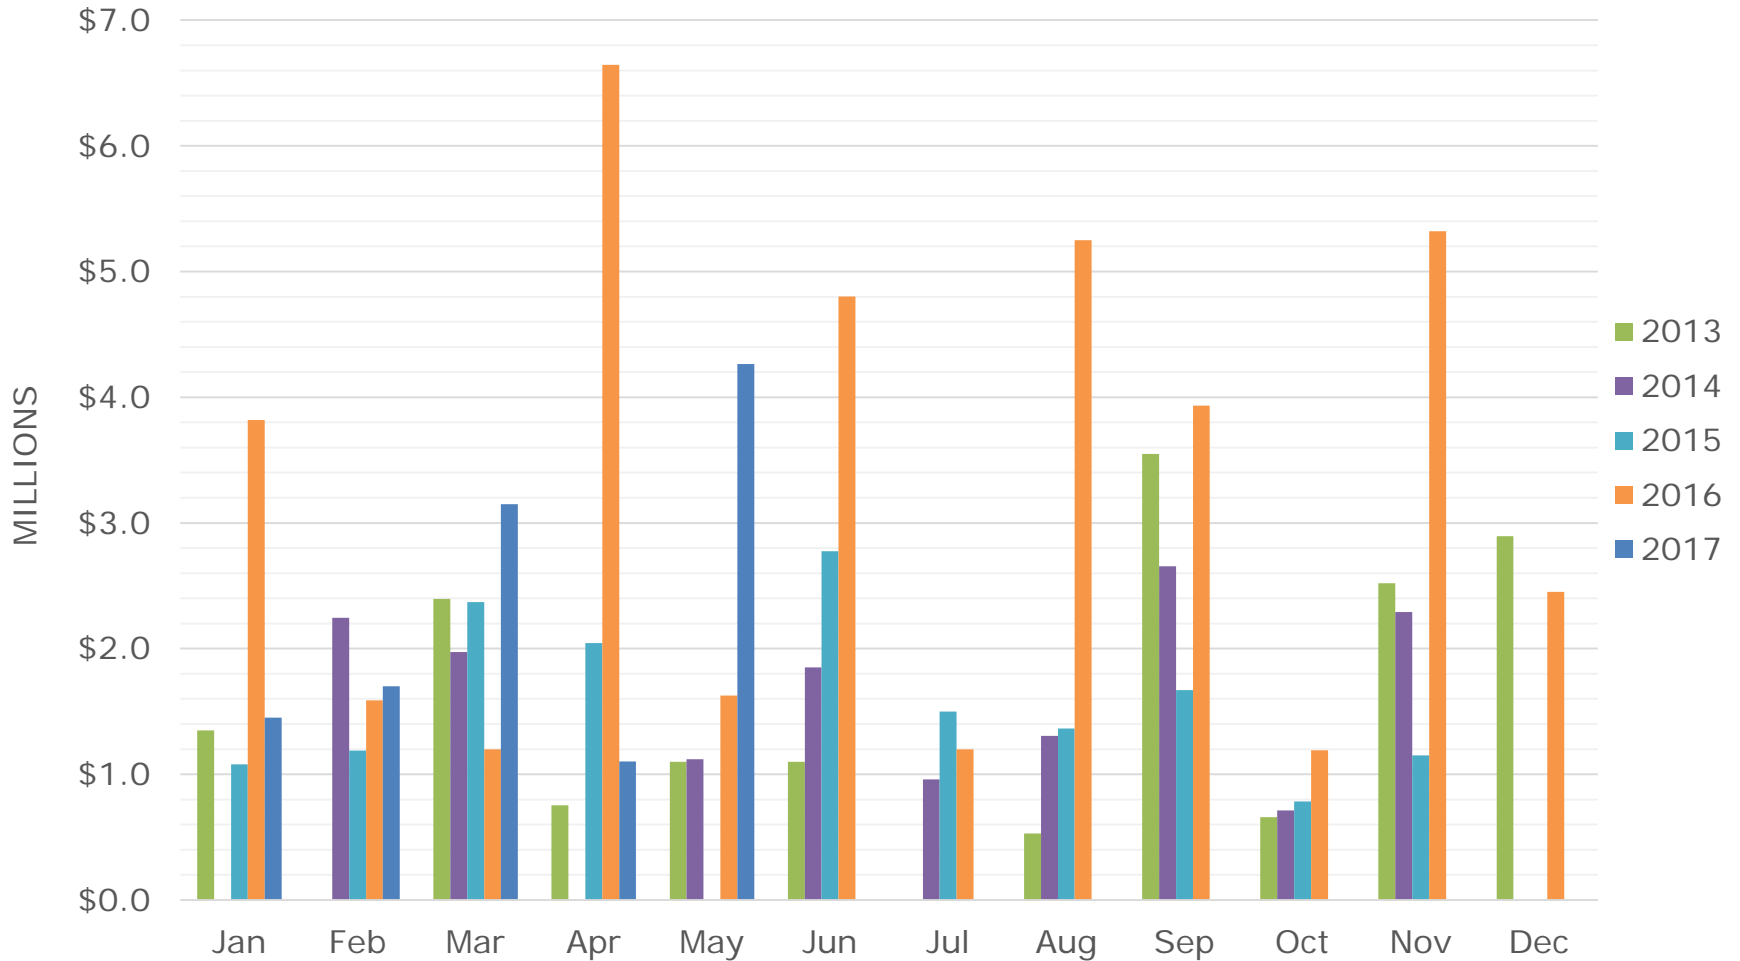

RE/MAX

Sea to Sky Real Estate Whistler
Independently Owned and Operated

Whistler Duplex Sales – Monthly $

All sales information is derived from the Whistler Listing Service and is believed correct. E&OE

May 2017