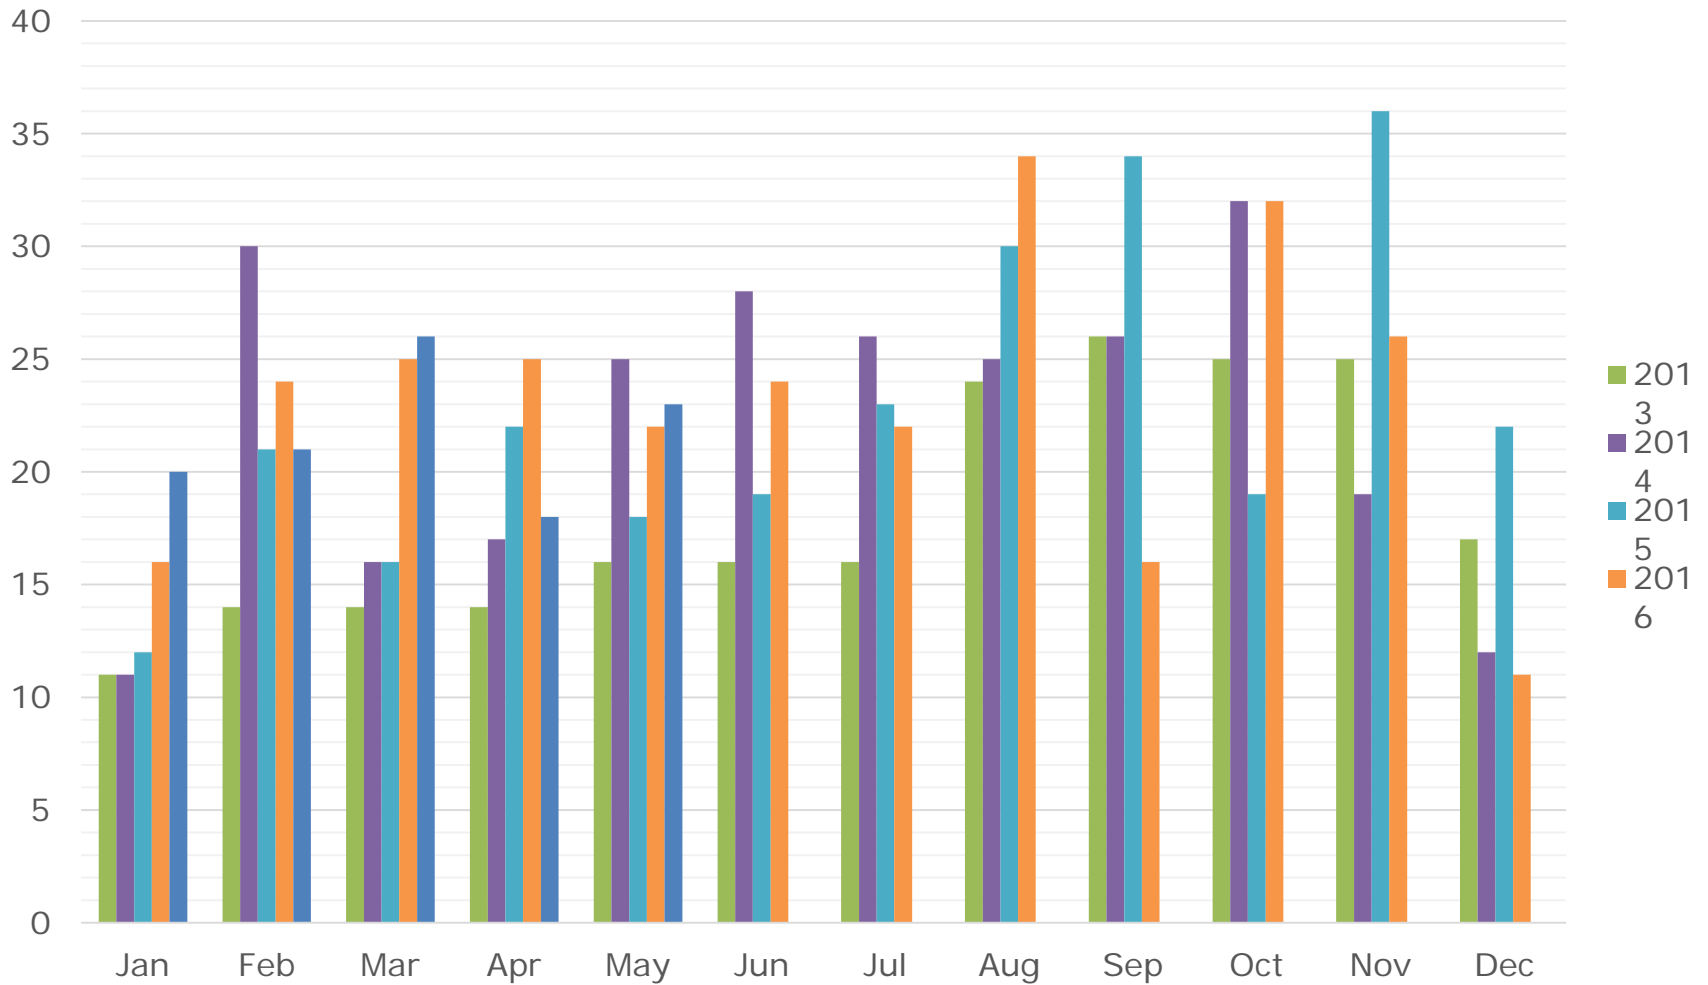

All sales information is derived from the Whistler Listing Service and is believed correct. E&OE

May 2017

RE/MAX

Sea to Sky Real Estate Whistler
Independently Owned and Operated

Whistler Townhouse Sales – Transactions