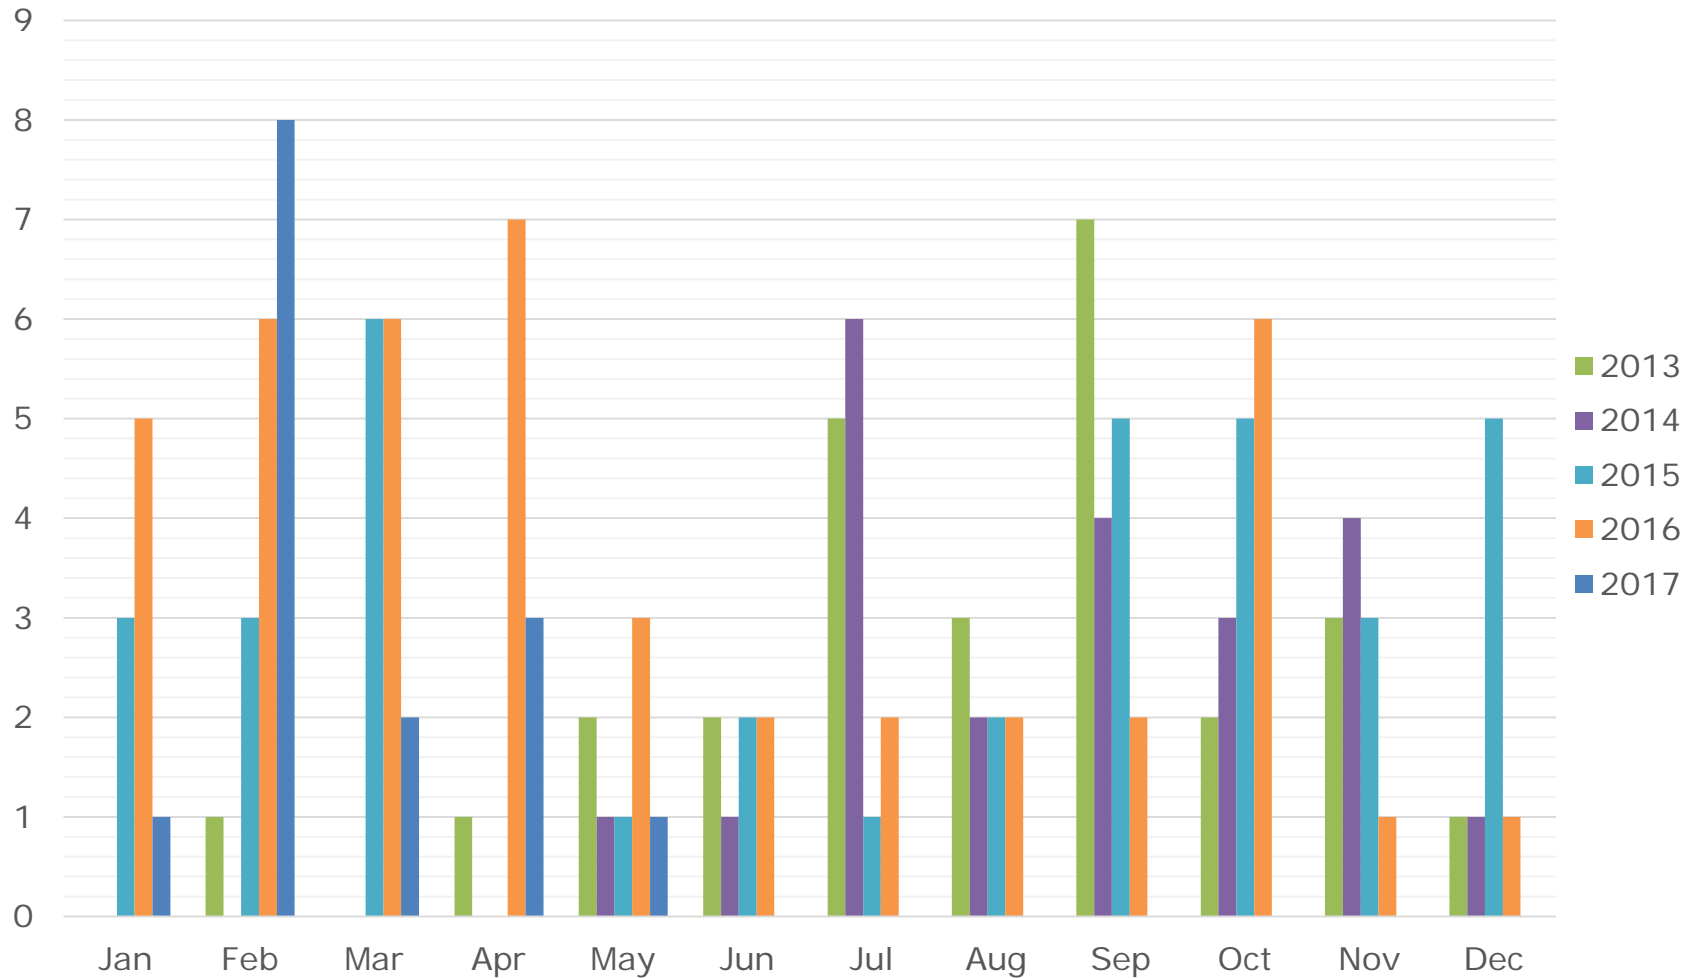

May 2017

RE/MAX

Sea to Sky Real Estate Whistler

Independently Owned and Operated

Whistler Vacant Land Sales – Transactions

All sales information is derived from the Whistler Listing Service and is believed correct. E&OE