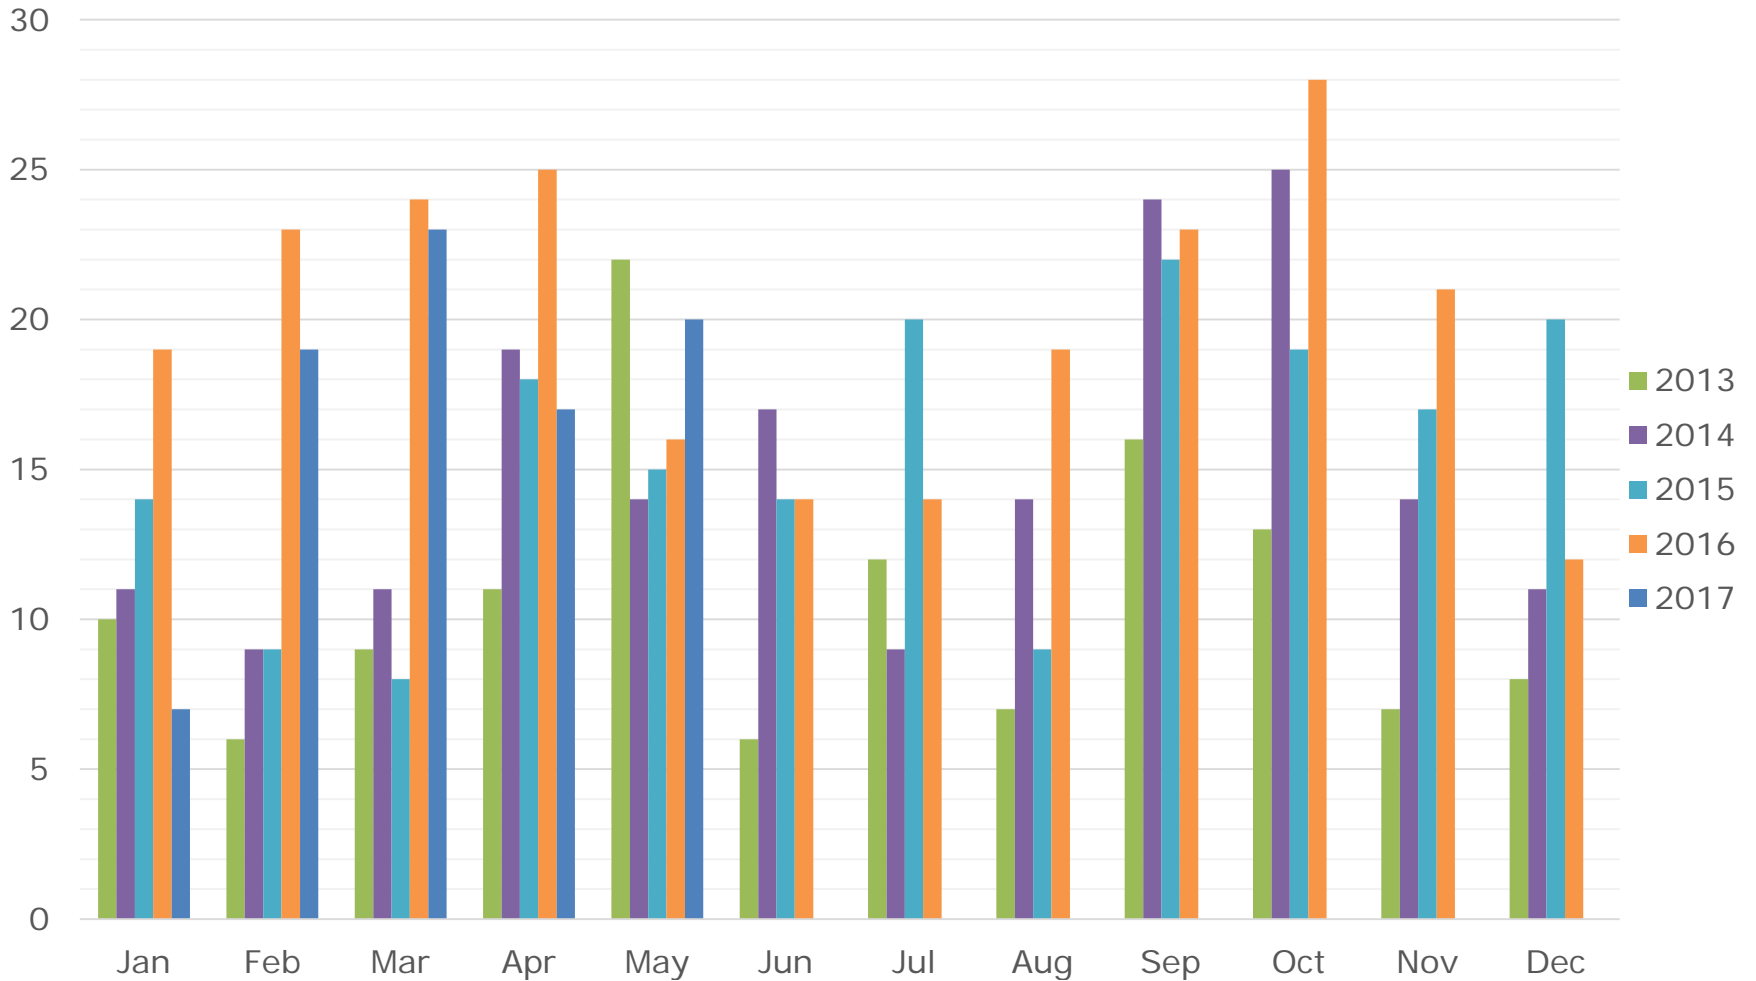

RE/MAX

Sea to Sky Real Estate Whistler
Independently Owned and Operated

Whistler Condos: Phase I and Unrestricted – Transactions

All sales information is derived from the Whistler Listing Service and is believed correct. E&OE

May 2017