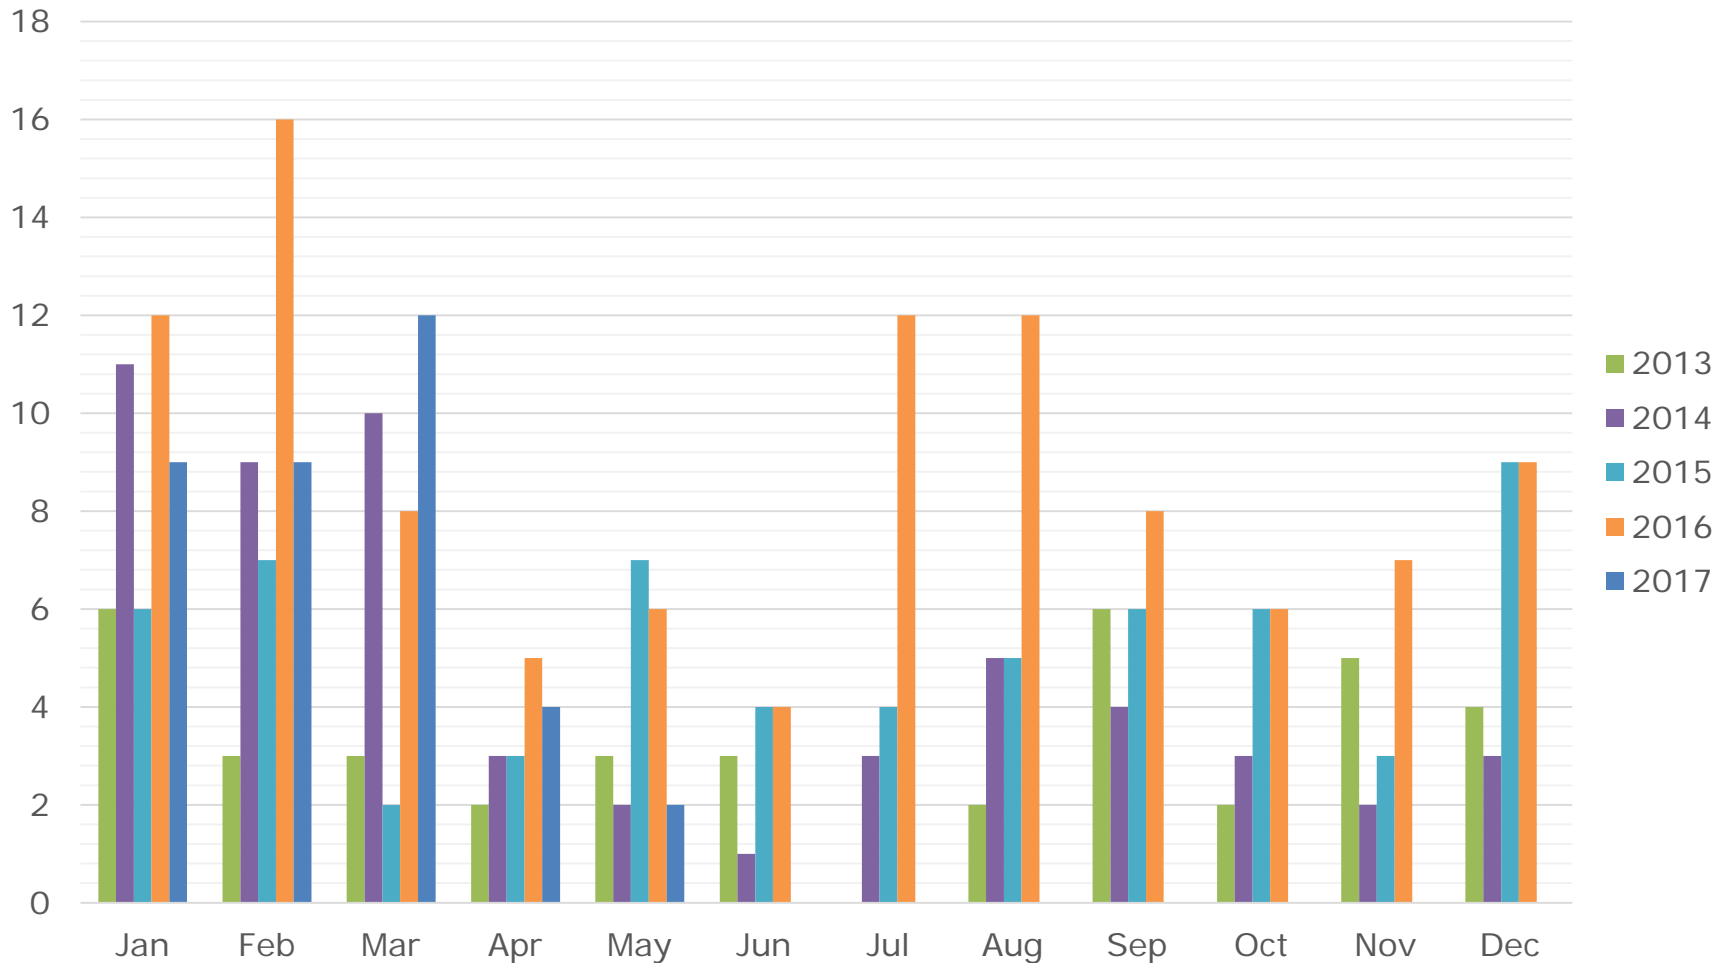

RE/MAX

Sea to Sky Real Estate Whistler
Independently Owned and Operated

Whistler Shared Owner Sales – Transactions