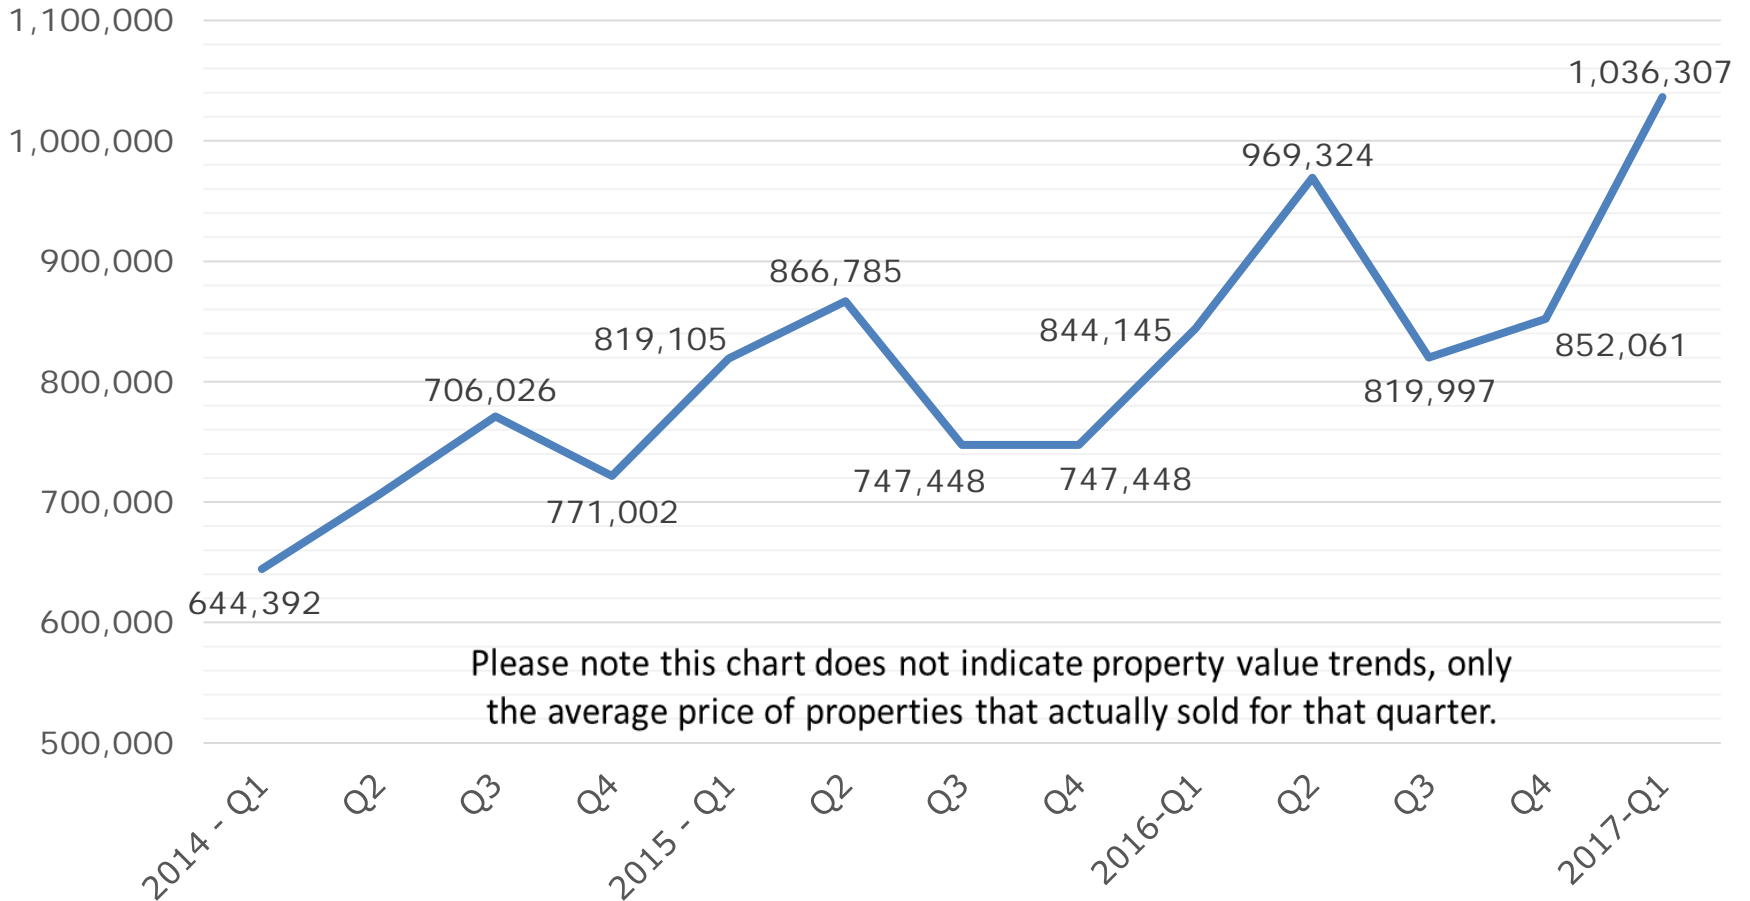

May 2017

RE/MAX

Sea to Sky Real Estate Whistler
Independently Owned and Operated

Whistler Total Sales – Transactions

RE/MAX

Sea to Sky Real Estate Whistler
Independently Owned and Operated

Average Sale Price by Quarter