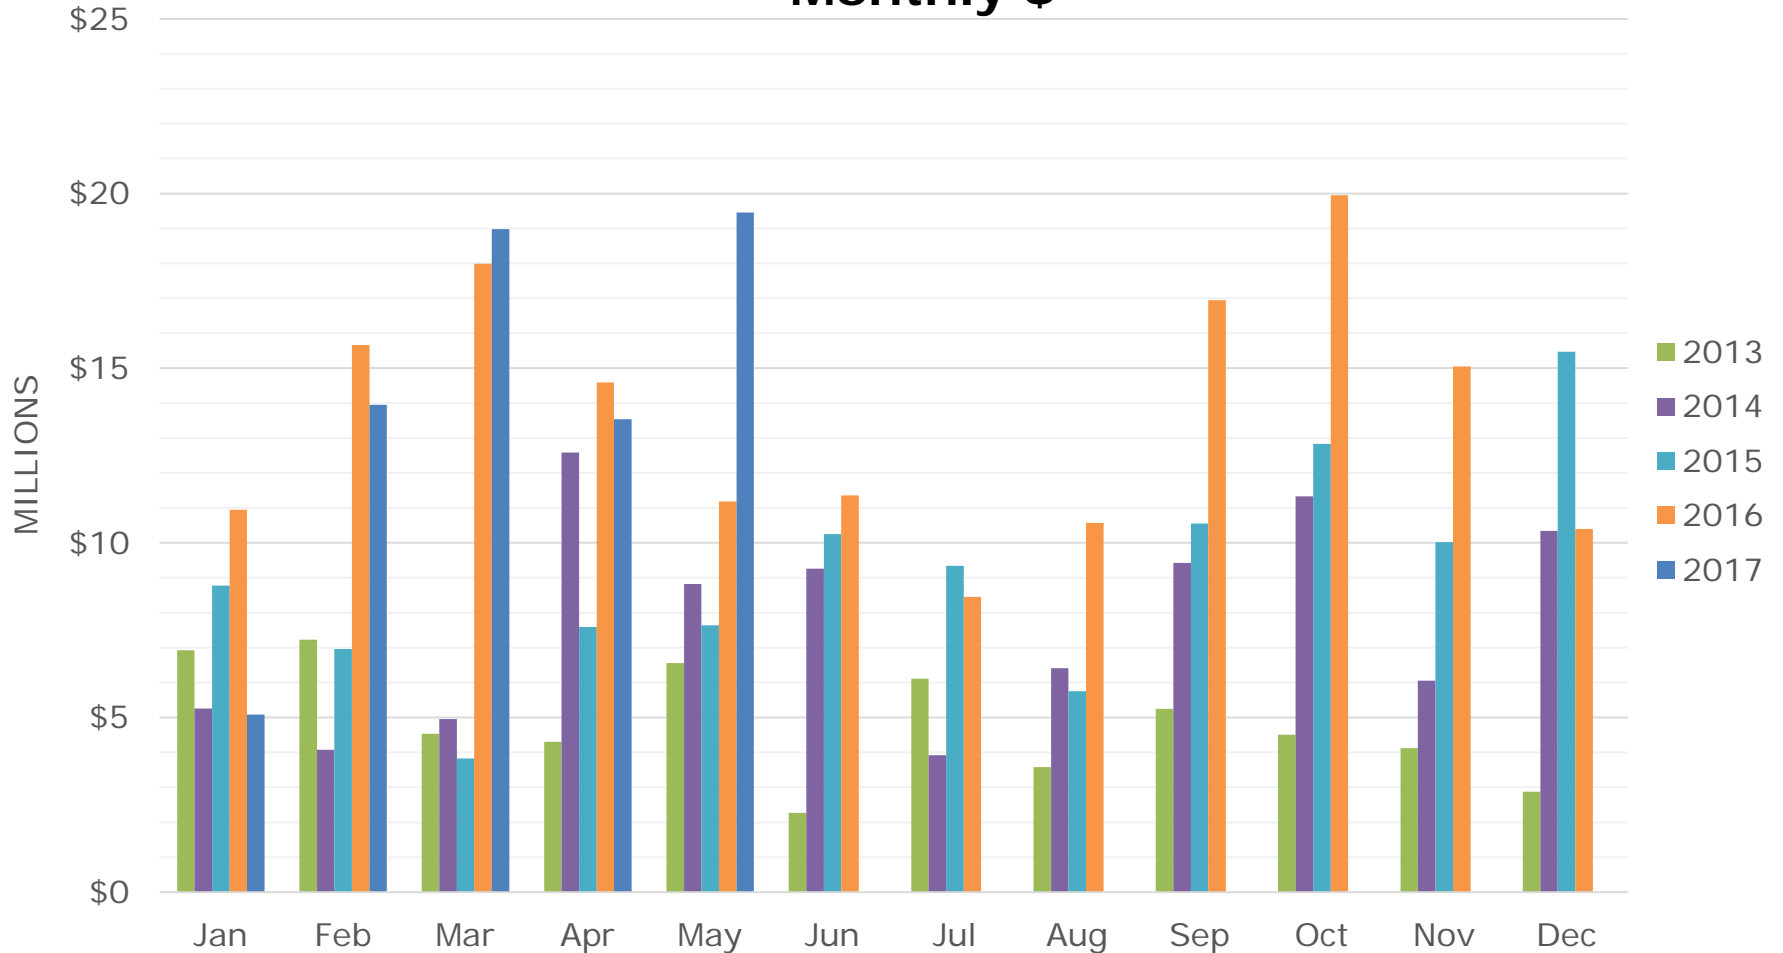

RE/MAX

Sea to Sky Real Estate Whistler
Independently Owned and Operated

Whistler Condos: All Types – Monthly $

All sales information is derived from the Whistler Listing Service and is believed correct. E&OE

May 2017