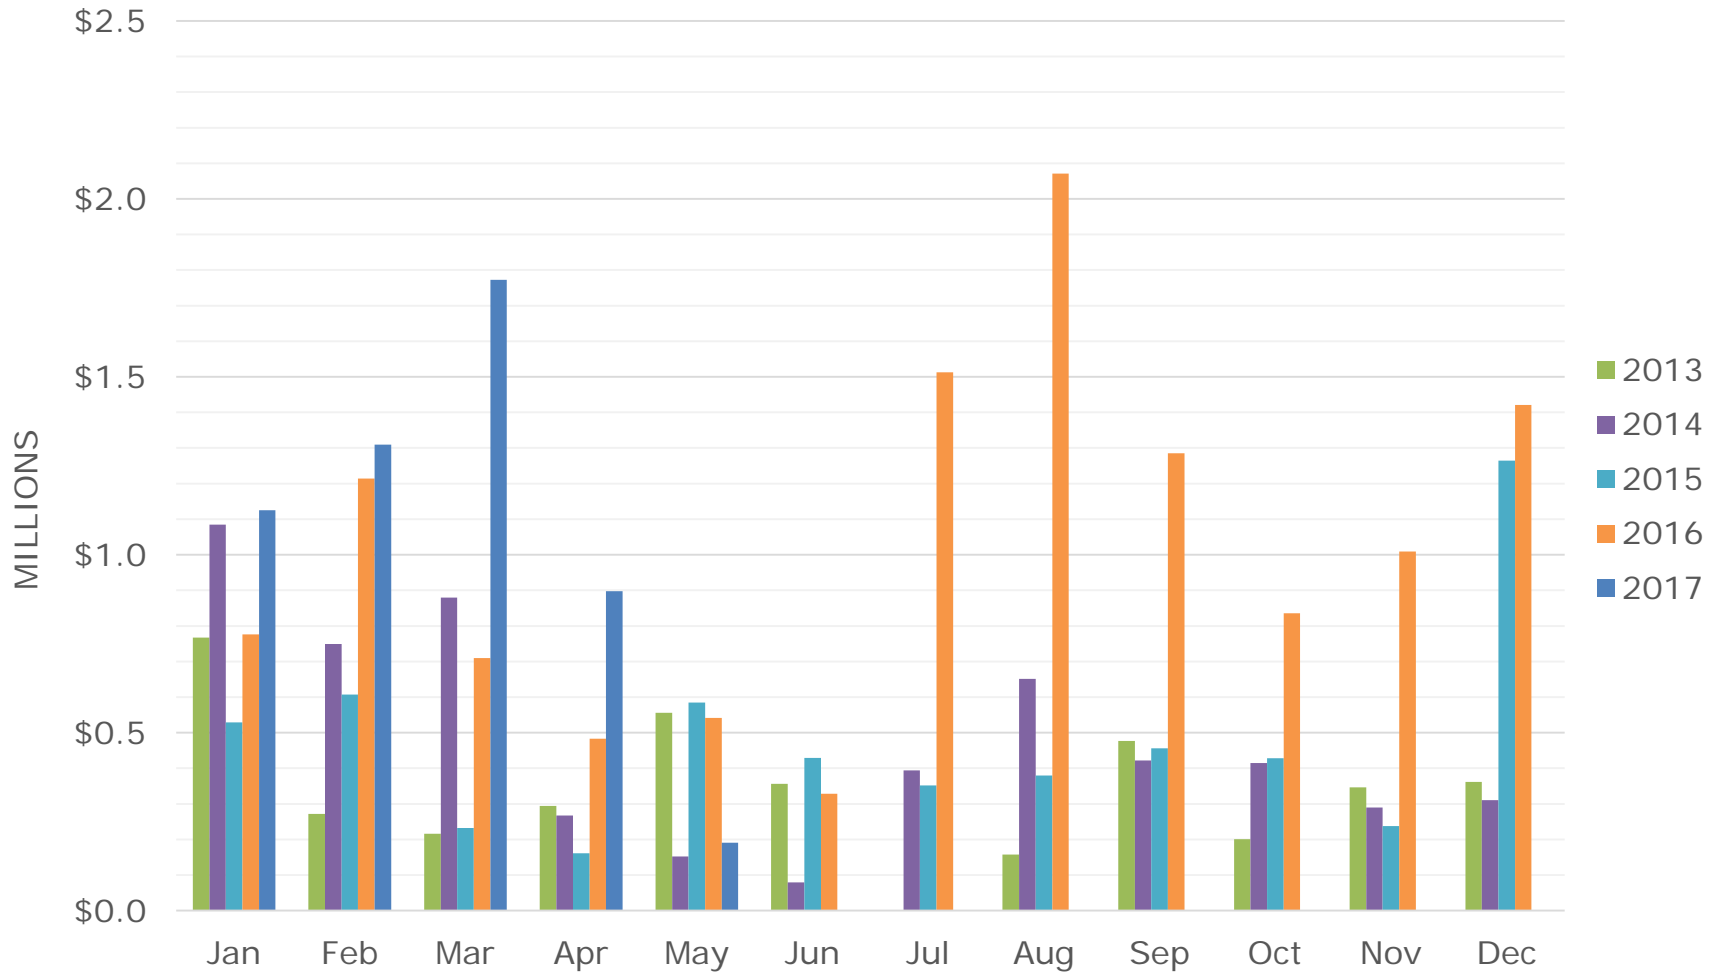

RE/MAX

Sea to Sky Real Estate Whistler
Independently Owned and Operated

Whistler Shared Owner Sales – Monthly $

All sales information is derived from the Whistler Listing Service and is believed correct. E&OE

May 2017