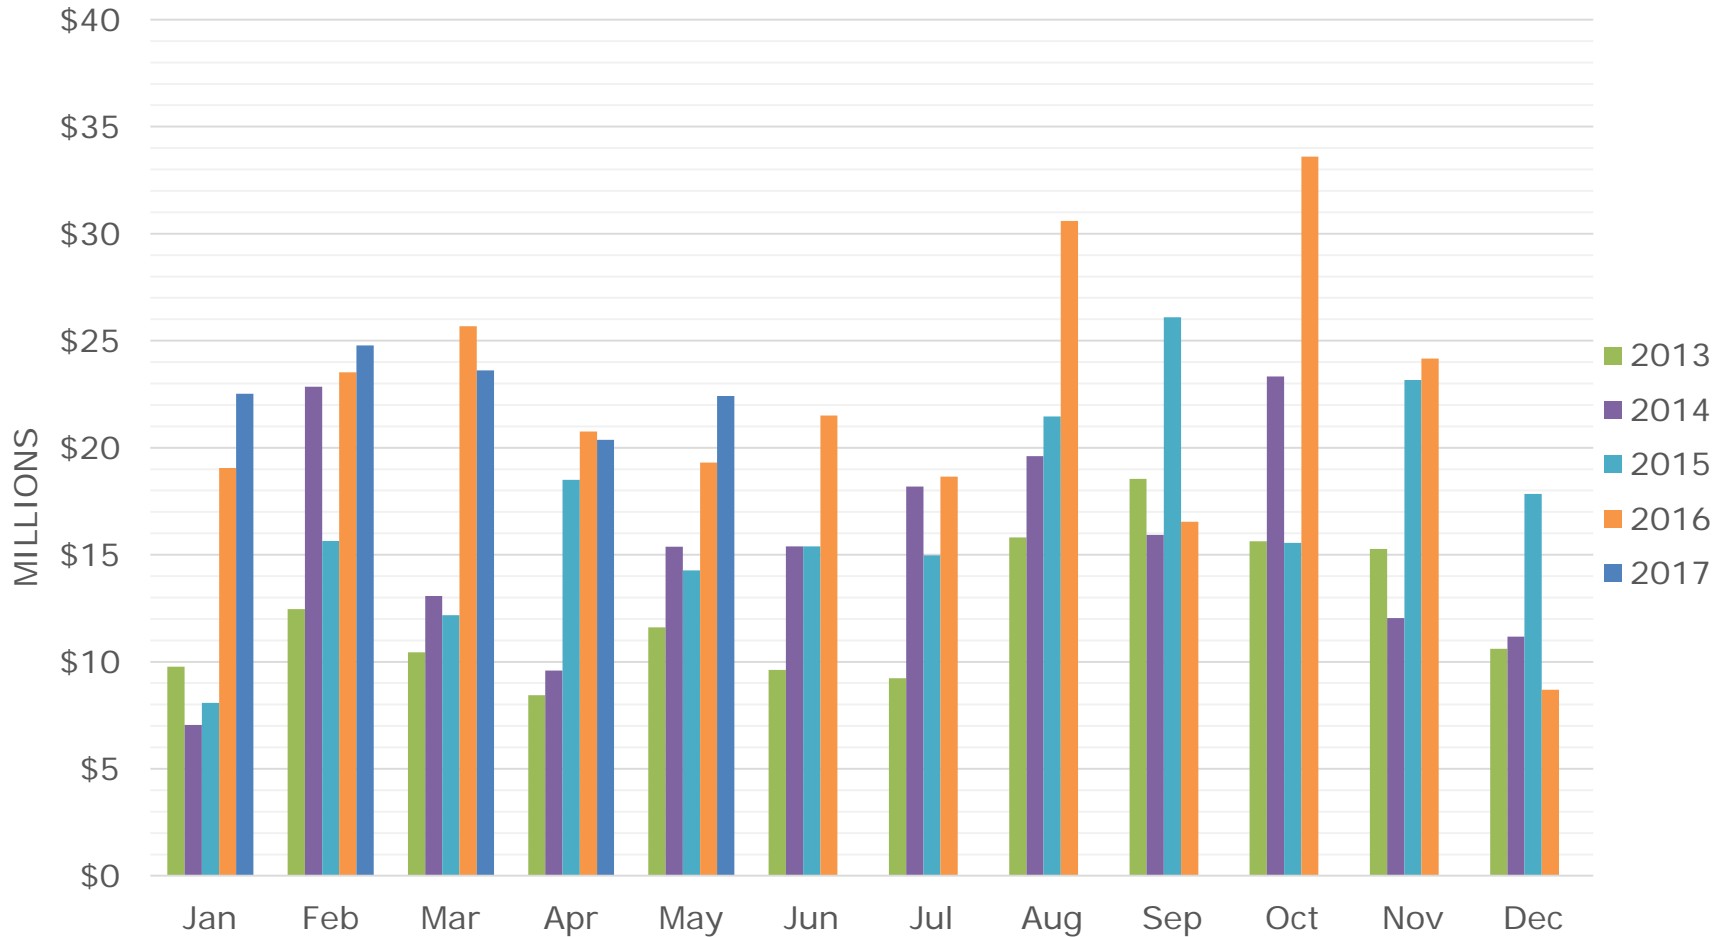

May 2017

RE/MAX

Sea to Sky Real Estate Whistler
Independently Owned and Operated

Whistler Shared Owner Sales – Transactions

RE/MAX

Sea to Sky Real Estate Whistler
Independently Owned and Operated

Whistler Townhouse Sales – Monthly \$