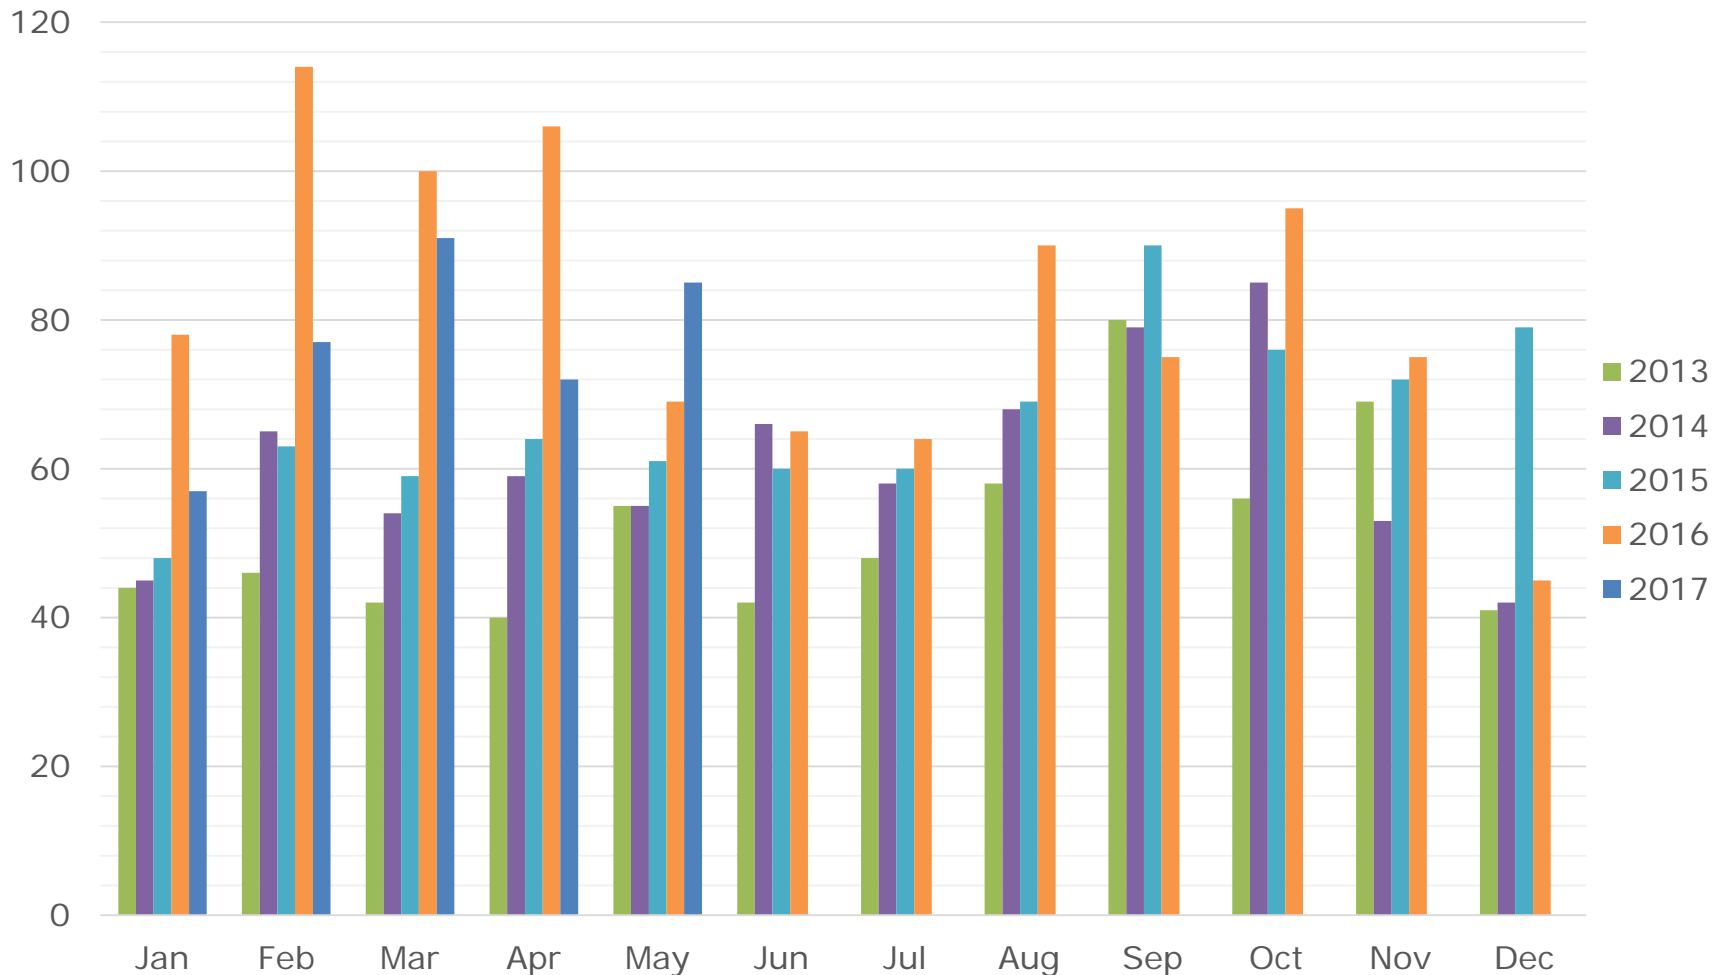

RE/MAX

Sea to Sky Real Estate Whistler
Independently Owned and Operated

Whistler Total Sales – Transactions