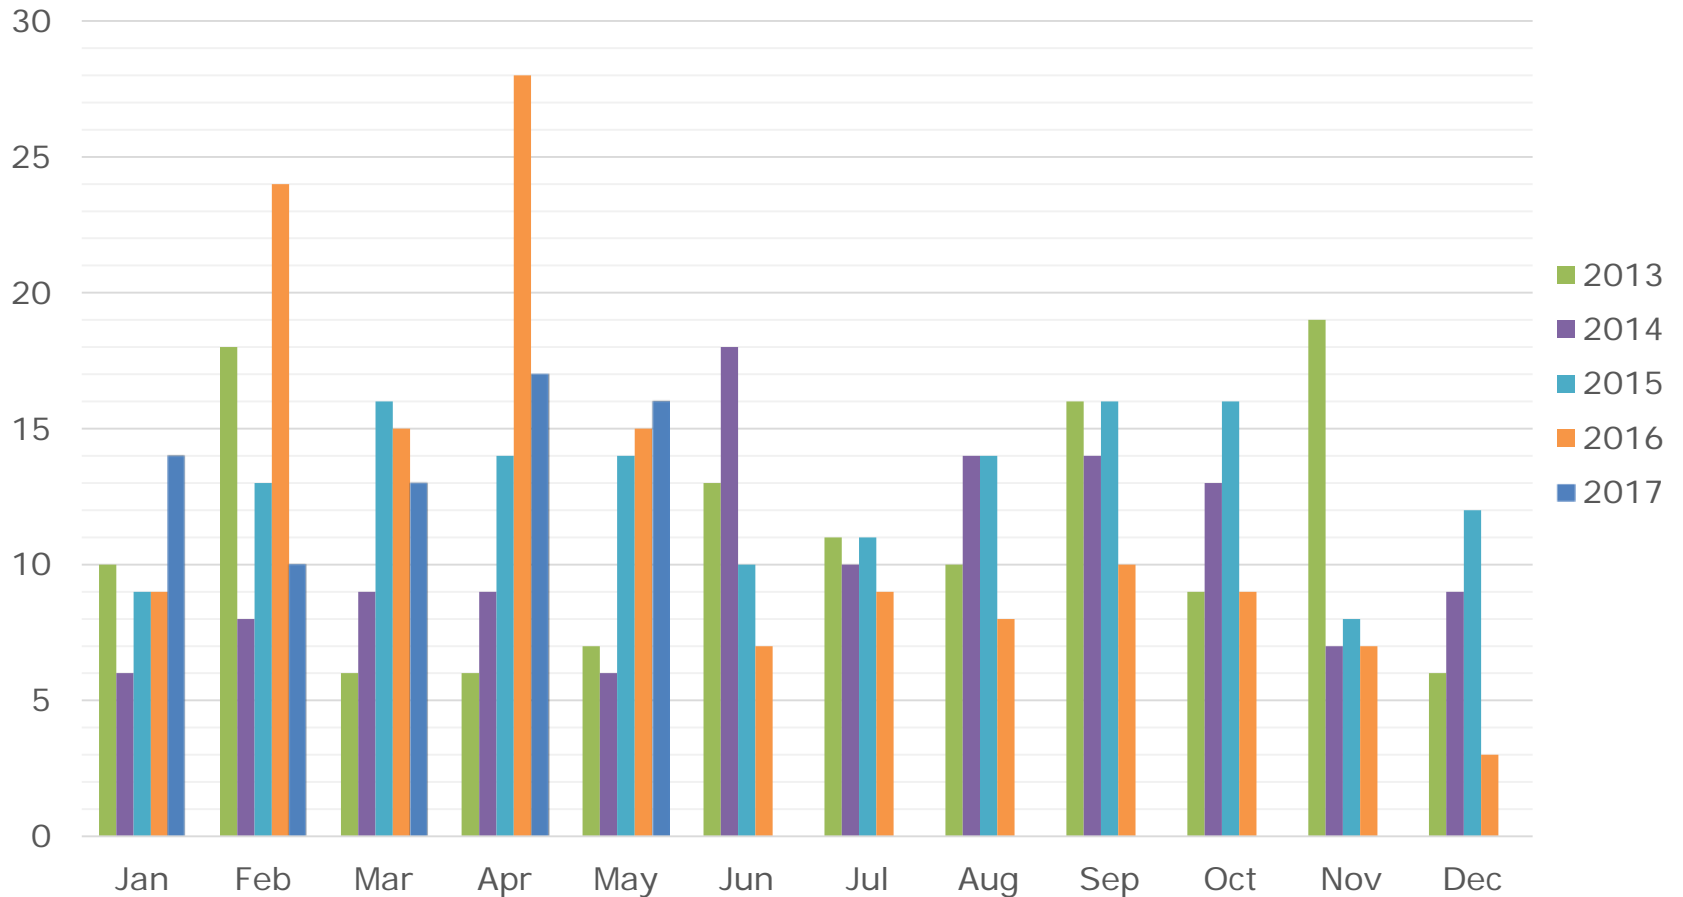

Whistler Chalet Sales – Transactions