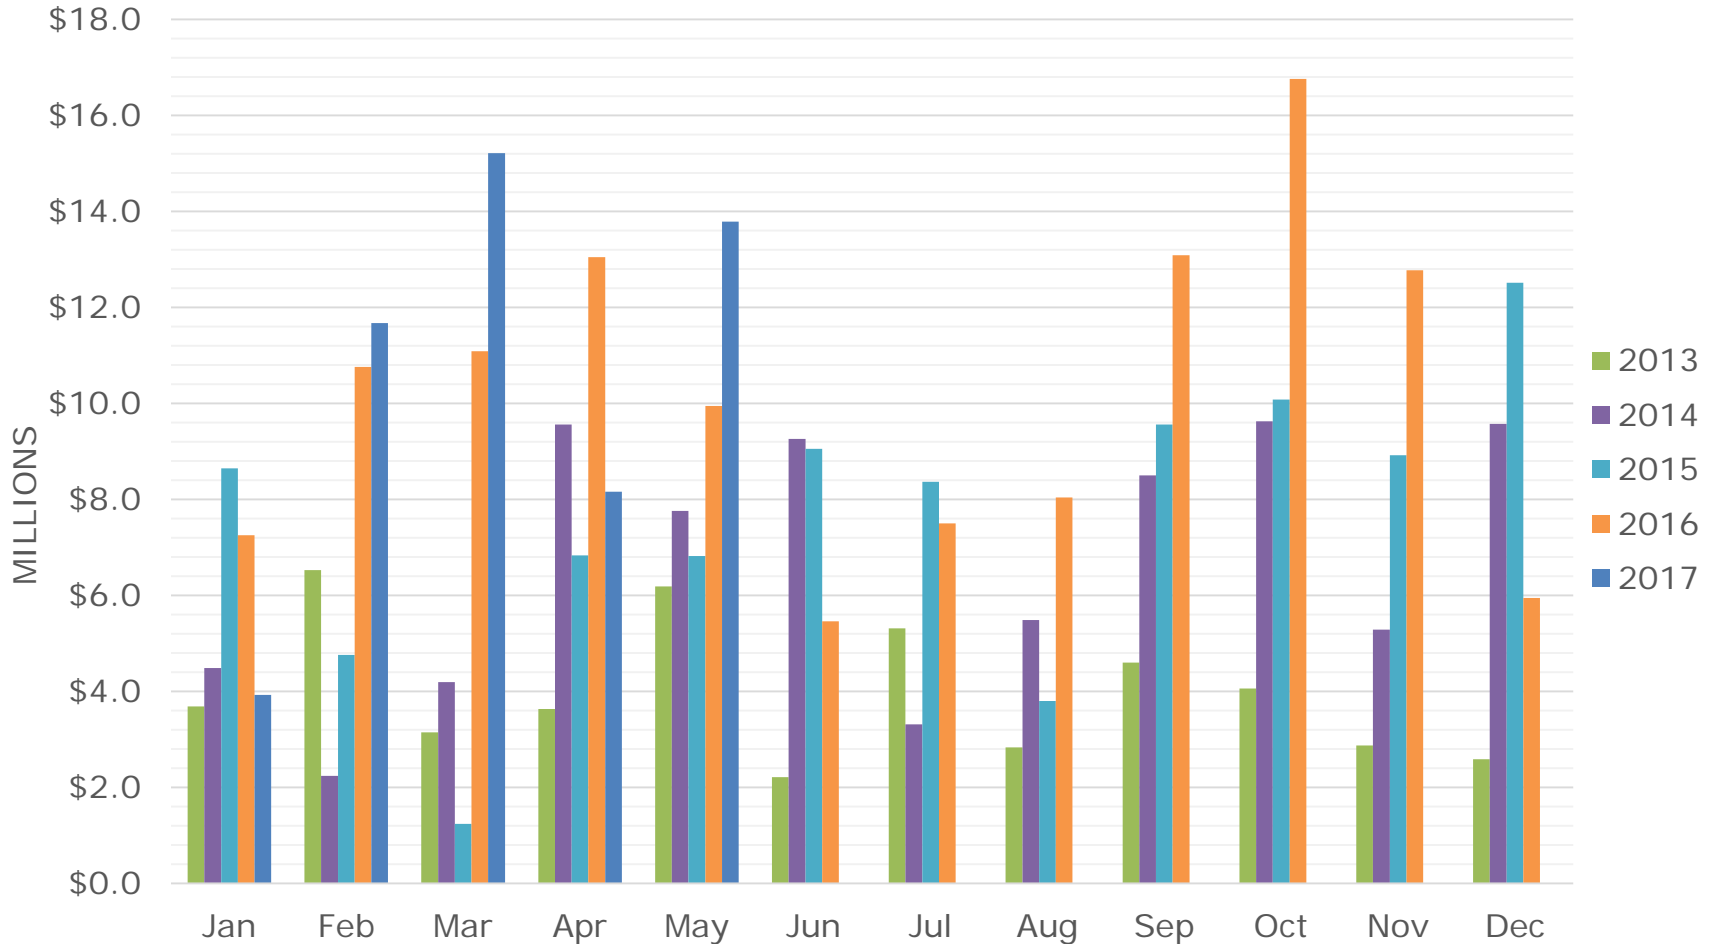

RE/MAX

Sea to Sky Real Estate Whistler
Independently Owned and Operated

Whistler Condos: Phase I and Unrestricted – Monthly $

All sales information is derived from the Whistler Listing Service and is believed correct. E&OE

May 2017