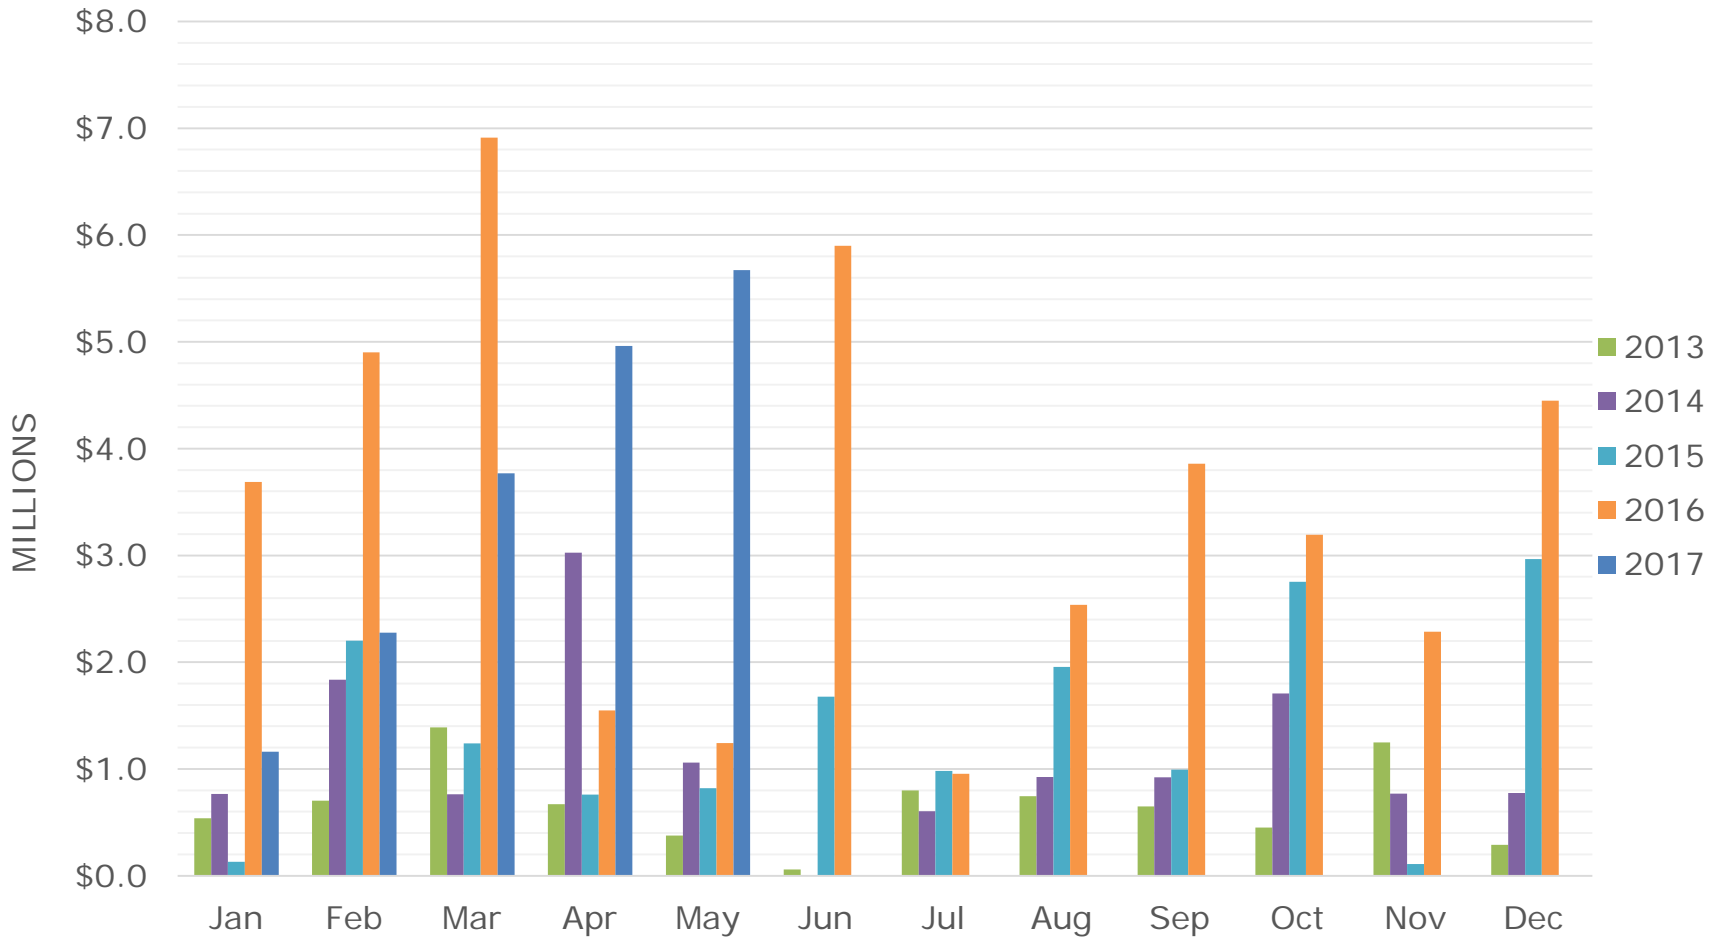

RE/MAX

Sea to Sky Real Estate Whistler
Independently Owned and Operated

Whistler Condos: Phase II – Monthly $

All sales information is derived from the Whistler Listing Service and is believed correct. E&OE

May 2017