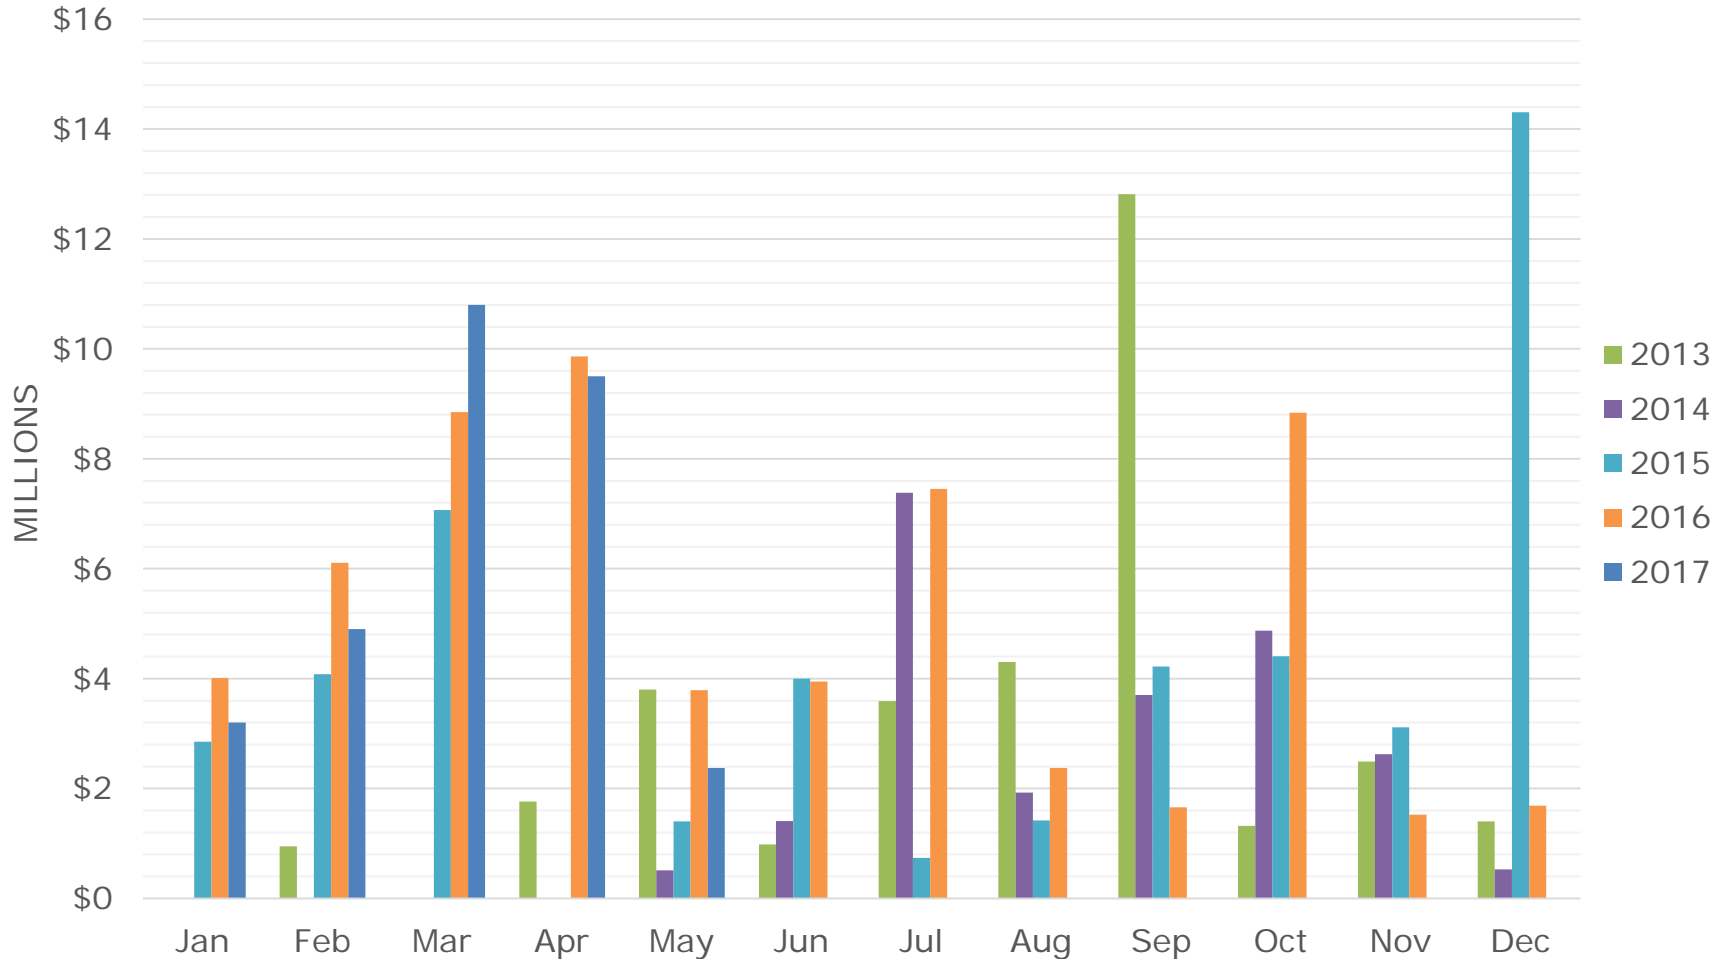

RE/MAX

Sea to Sky Real Estate Whistler
Independently Owned and Operated

Whistler Vacant Land Sales – Monthly $

All sales information is derived from the Whistler Listing Service and is believed correct. E&OE

May 2017