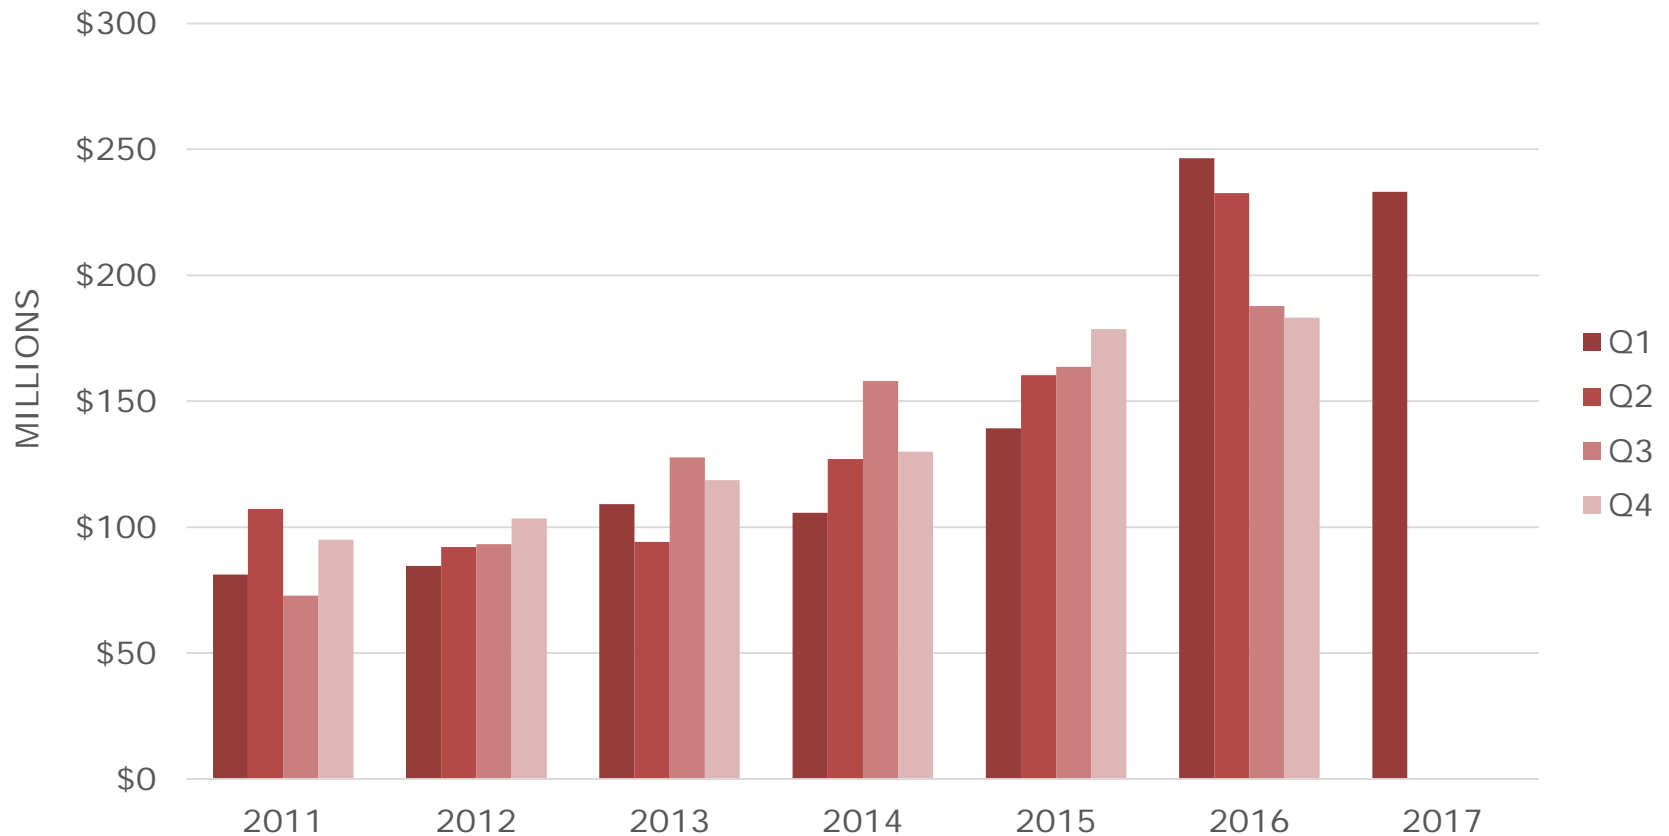

RE/MAX

Sea to Sky Real Estate Whistler
Independently Owned and Operated

Sales - $ Volume Quarterly