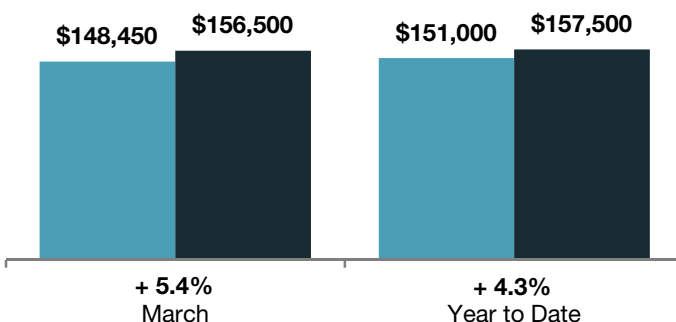

Median Sales Price