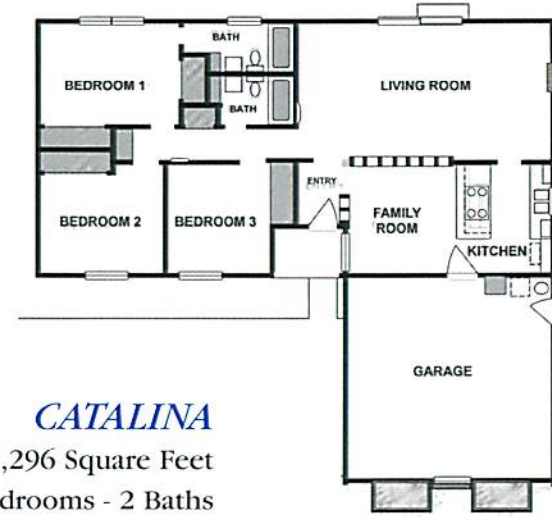

### *LIDO*

1,102 Square Feet  
3 Bedrooms - 1.5 Baths

### *WINDSOR*

1,361 Square Feet  
4 Bedrooms - 2 Baths

### *ENCHANTRESS*

1,119 Square Feet  
4 Bedrooms - 1.5 Baths

# EASTGATE FLOOR PLANS

*ALOHA*  
1,213 Square Feet  
3 Bedrooms - 2 Baths

*CATALINA*  
1,296 Square Feet  
3 Bedrooms - 2 Baths

*Call Today!*

OFFICE: (714) 379-8144

VM PGR: (714) 328-6342

FAX: (714) 379-3446