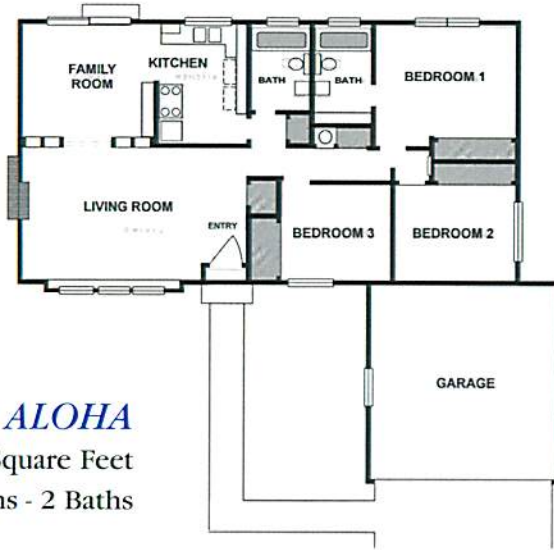

### *LIDO*

1,102 Square Feet  
3 Bedrooms - 1.5 Baths

### *WINDSOR*

1,361 Square Feet  
4 Bedrooms - 2 Baths

### *ENCHANTRESS*

1,119 Square Feet  
4 Bedrooms - 1.5 Baths

# EASTGATE FLOOR PLANS

*ALOHA*  
1,213 Square Feet  
3 Bedrooms - 2 Baths

*CATALINA*  
1,296 Square Feet  
3 Bedrooms - 2 Baths

*Call Today!*

OFFICE: (714) 379-8144

VM PGR: (714) 328-6342

FAX: (714) 379-3446