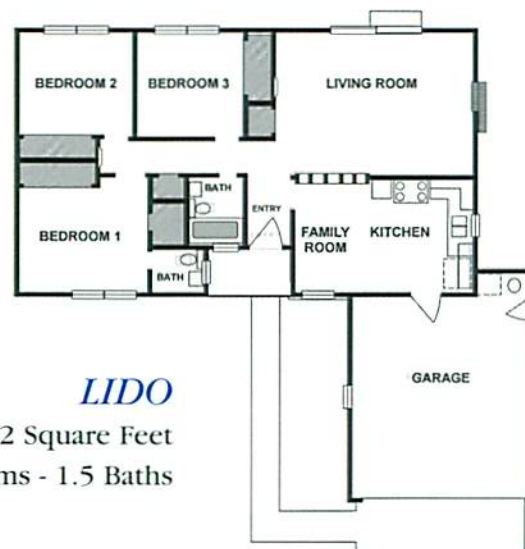

### *LIDO*

1,102 Square Feet  
3 Bedrooms - 1.5 Baths

### *WINDSOR*

1,361 Square Feet  
4 Bedrooms - 2 Baths

### *ENCHANTRESS*

1,119 Square Feet  
4 Bedrooms - 1.5 Baths