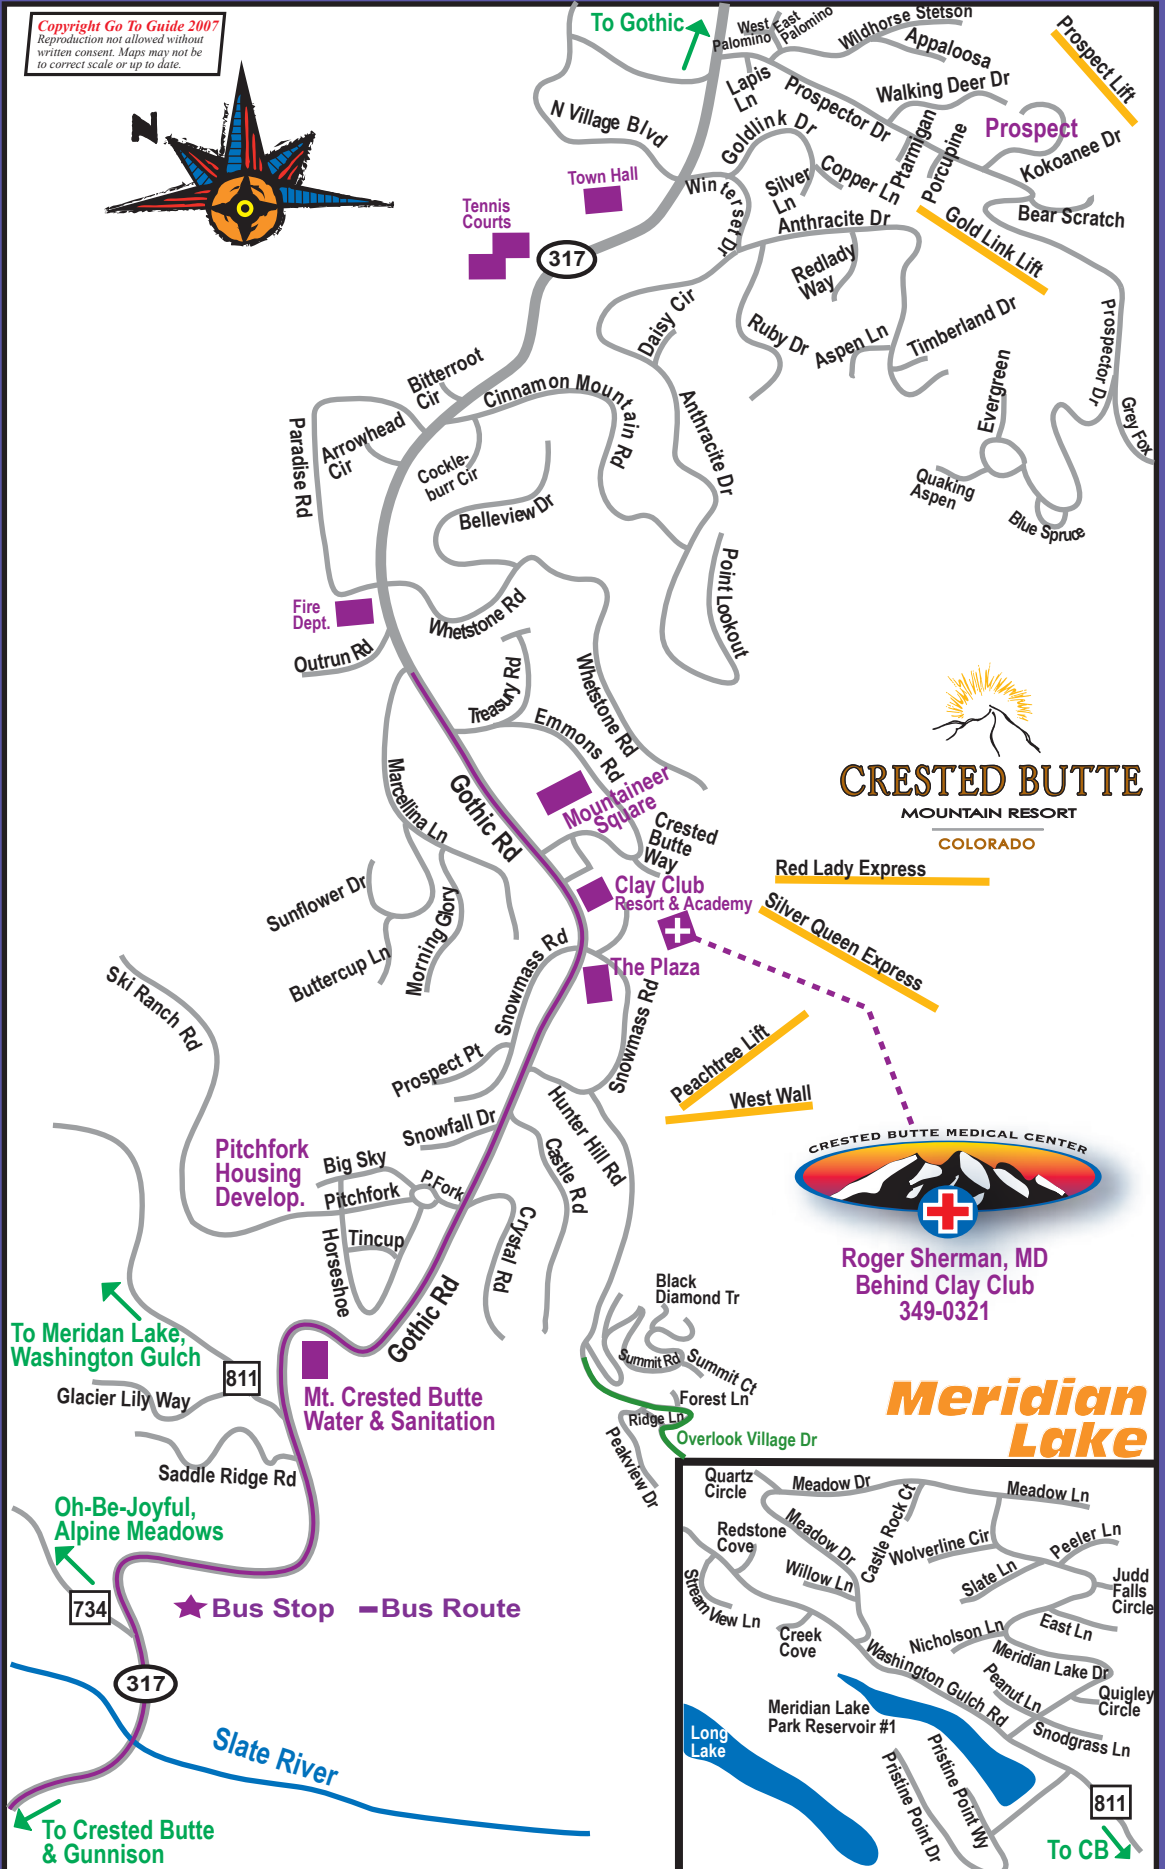

Mt. Crested Butte & Vicinity

CRESTED BUTTE
MOUNTAIN RESORT
COLORADO

Roger Sherman, MD
Behind Clay Club
349-0321

Meridian Lake