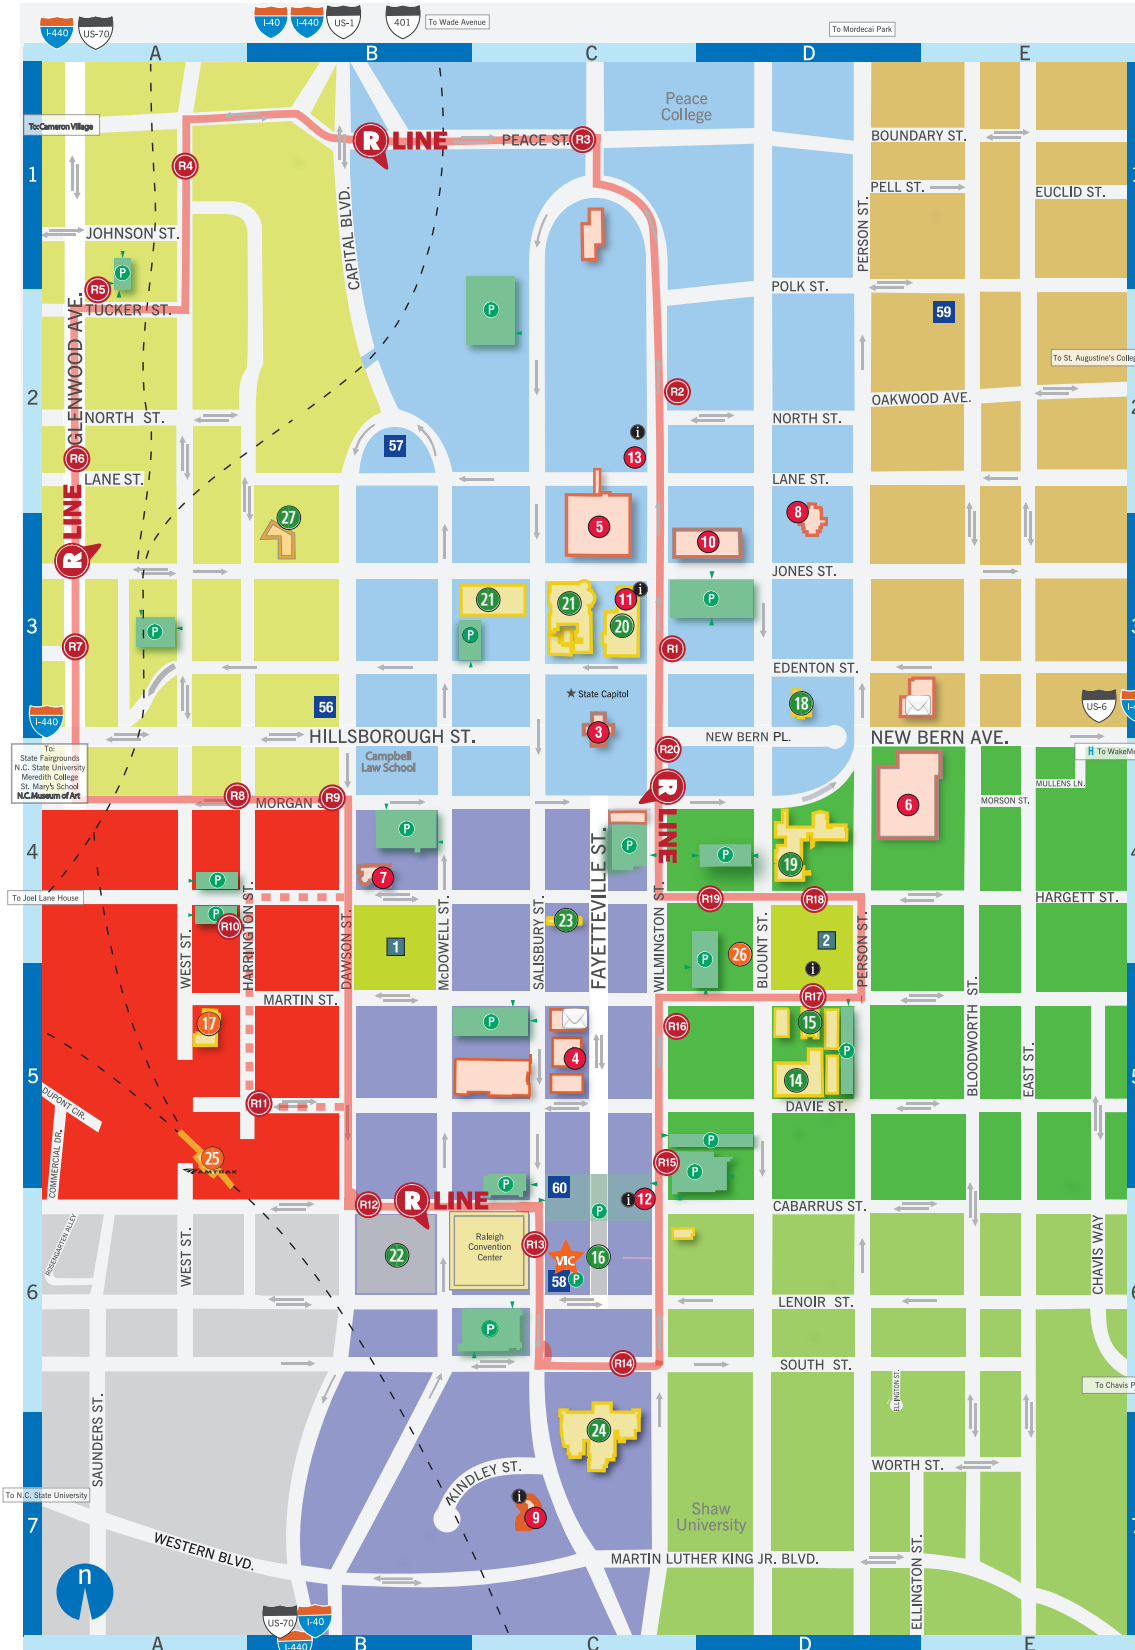

Welcome to...

Downtown Raleigh

If you are interested in:

- seeing and doing more in Greater Raleigh, start with the **Visitor Information Center (VIC)**;
- visiting North Carolina, start with the **N.C. Division of Tourism (C, 2)**;
- relocating to Greater Raleigh, start with the **Chamber of Commerce (C, 14)**;
- touring the Capital area with 10 or more, start with **Capital Area Visitor Information (C, 3)**

Parks

- 1 Nash Square (B, 4)
- 2 Moore Square (D, 4)

Civic/Government

- 3 N.C. State Capitol (C, 3) ❑
- 4 Wake County Courthouse (C, 5)
- 5 N.C. State Legislative Building (C, 3) ❑
- 6 Federal Government Complex (D, 4)
- 7 City of Raleigh Municipal Complex/Police Department (B, 4)
- 8 N.C. Executive Mansion (D, 3) ❑
- 9 Greater Raleigh Chamber of Commerce (C, 7)
- 10 N.C. State Archives (D, 3)
- 11 Capital Area Visitor Information (C, 3)
- 12 Greater Raleigh Convention and Visitors Bureau (C, 6)
- 13 N.C. Division of Tourism, Film & Sports Development (C, 2)

Attractions

- 14 Artspace (D, 5)
- 15 City Market (D, 5)
- 16 City Plaza (C, 6) ❑
- 17 Contemporary Art Museum (A, 5) ❑
- 18 Haywood Hall (D, 3) ❑
- 19 Marbles Kids Museum/Wells Fargo IMAX® Theatre (D, 4) ❑
- 20 N.C. Museum of History (C, 3) ❑
- 21 N.C. Museum of Natural Sciences (C, 3) ❑
- 22 Red Hat Amphitheater and Festival Site (B, 6) ❑
- 23 Raleigh City Museum (C, 4) ❑

★ **Greater Raleigh Visitor Information Center!** ❑

- 24 Progress Energy Center for the Performing Arts (C, 7) ❑
  - -Memorial Auditorium
  - -Fletcher Opera Theater
  - -Meymandi Concert Hall
  - -Kennedy Theatre

Transit

- 25 Amtrak Rail Station (A, 5)
- 26 City Bus Terminal (D, 4)
- 27 Greyhound Bus Terminal (B, 3)
- R-LINE Stops ❑
- ....R-LINE after 6:30pm route

Hotels

- 56 Clarion Hotel State Capital (B, 3)
- 57 Days Inn Downtown (B, 2)
- 58 Raleigh Marriott City Center (C, 6)
- 59 Oakwood Inn B&B (E, 2) ❑
- 60 Sheraton Raleigh Hotel (C, 5)

Symbols

Districts ❑

- Glenwood South
- Capital District
- Historic Oakwood
- Warehouse District
- Fayetteville Street
- Moore Square
- East Raleigh/South Park