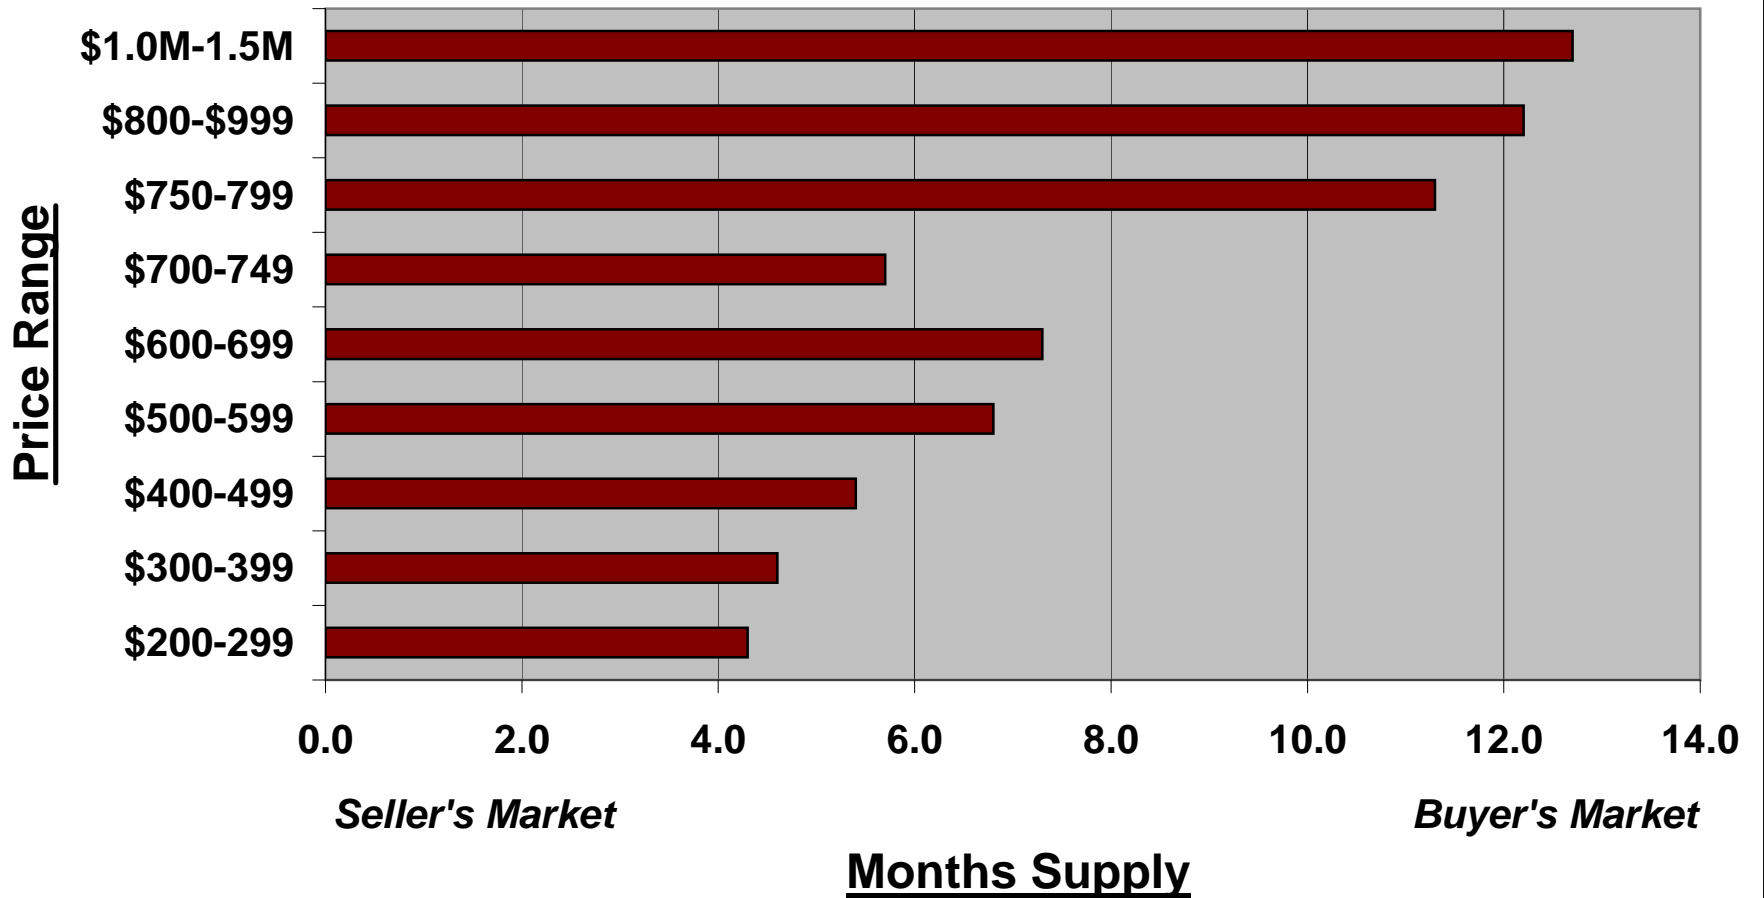

King County Residential Months Supply - mid-September 2009

(data source NWMLS, charts and interpretation by CHR, not reviewed or verified by NWMLS)