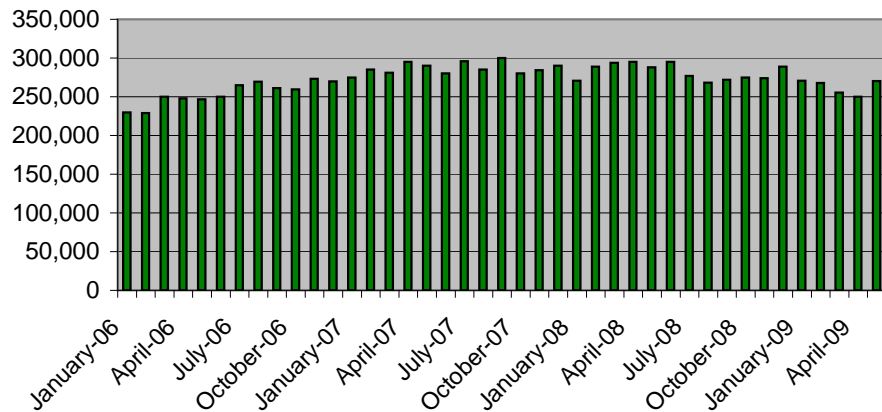

King County Condominium Sales Statistics:

(source NWMLS monthly statistical reports)

January 2006 - May 2009

Page 1 of 2

Condominium Sales

Condominium Inventory

Median Condominium Prices

Condo Months Supply

(Current Active Inventory / Monthly Completed Sales Rate)

King County Condominium Sales Statistics:

(source NWMLS monthly statistical reports)

January 2006 - May 2009

Page 1 of 2