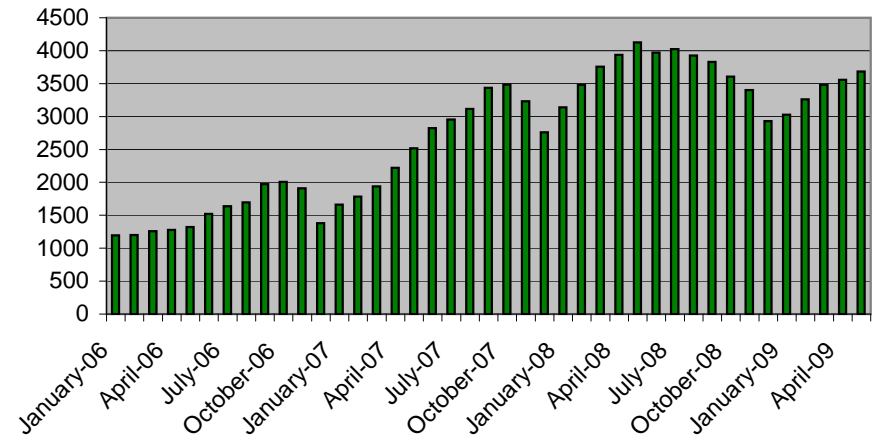

King County Condominium Sales Statistics:

(source NWMLS monthly statistical reports)

January 2006 - May 2009

Page 1 of 2

Condominium Sales

Condominium Inventory

Median Condominium Prices

Condo Months Supply

(Current Active Inventory / Monthly Completed Sales Rate)

King County Condominium Sales Statistics:

(source NWMLS monthly statistical reports)

January 2006 - May 2009

Page 1 of 2