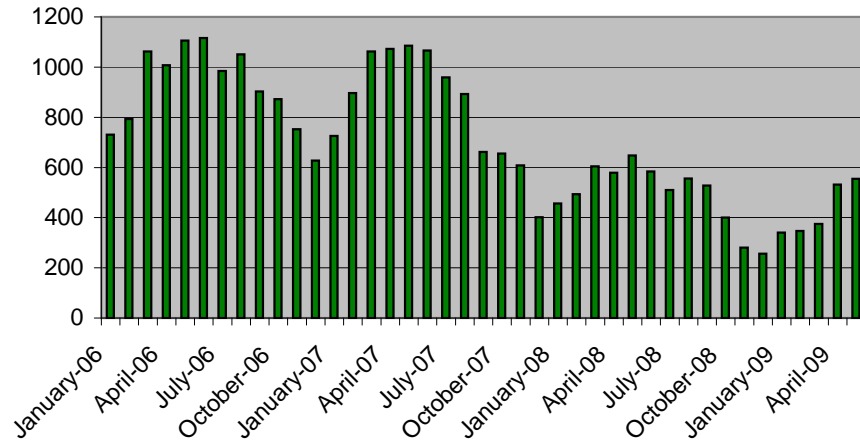

King County Condominium Sales Statistics:

(source NWMLS monthly statistical reports)

January 2006 - May 2009

Page 1 of 2

Condominium Sales

Condominium Inventory

Median Condominium Prices

Condo Months Supply

(Current Active Inventory / Monthly Completed Sales Rate)

King County Condominium Sales Statistics:

(source NWMLS monthly statistical reports)

January 2006 - May 2009

Page 1 of 2