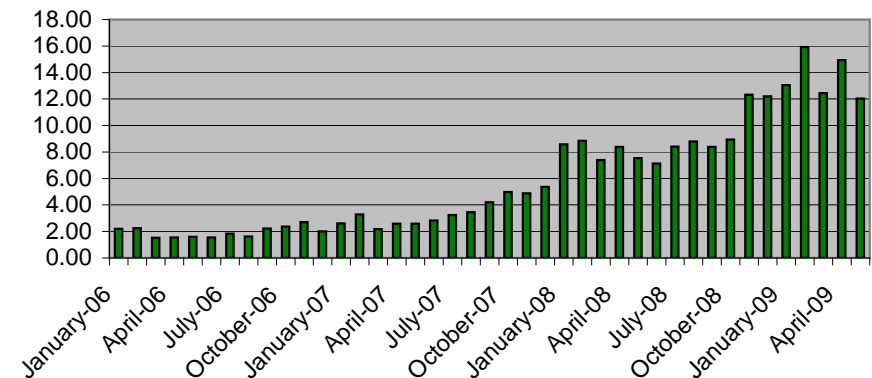

King County Condominium Sales Statistics:

(source NWMLS monthly statistical reports)

January 2006 - May 2009

Page 1 of 2

Condominium Sales

Condominium Inventory

Median Condominium Prices

Condo Months Supply

(Current Active Inventory / Monthly Completed Sales Rate)

King County Condominium Sales Statistics:

(source NWMLS monthly statistical reports)

January 2006 - May 2009

Page 1 of 2